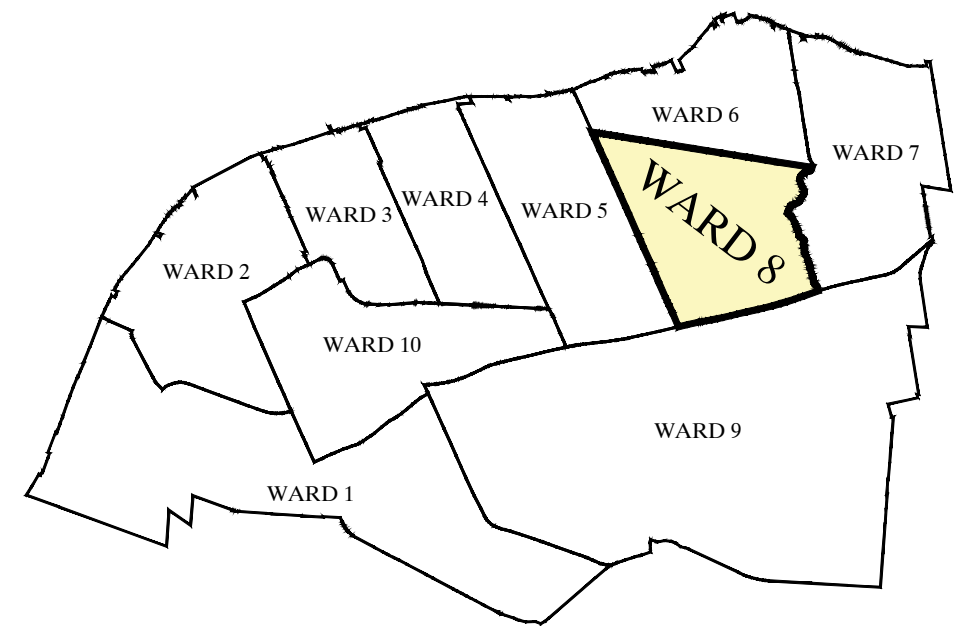

WARD 8 MUNICIPAL ELECTORAL MAP

KEY PLAN

- CURRENT VOTING LOCATIONS
- CURRENT VOTING LOCATIONS - RESIDENTS ONLY

Prepared by Geomatics

SCALE: N.T.S.

DATE: JUNE /14

DWG. NO.
3M-230