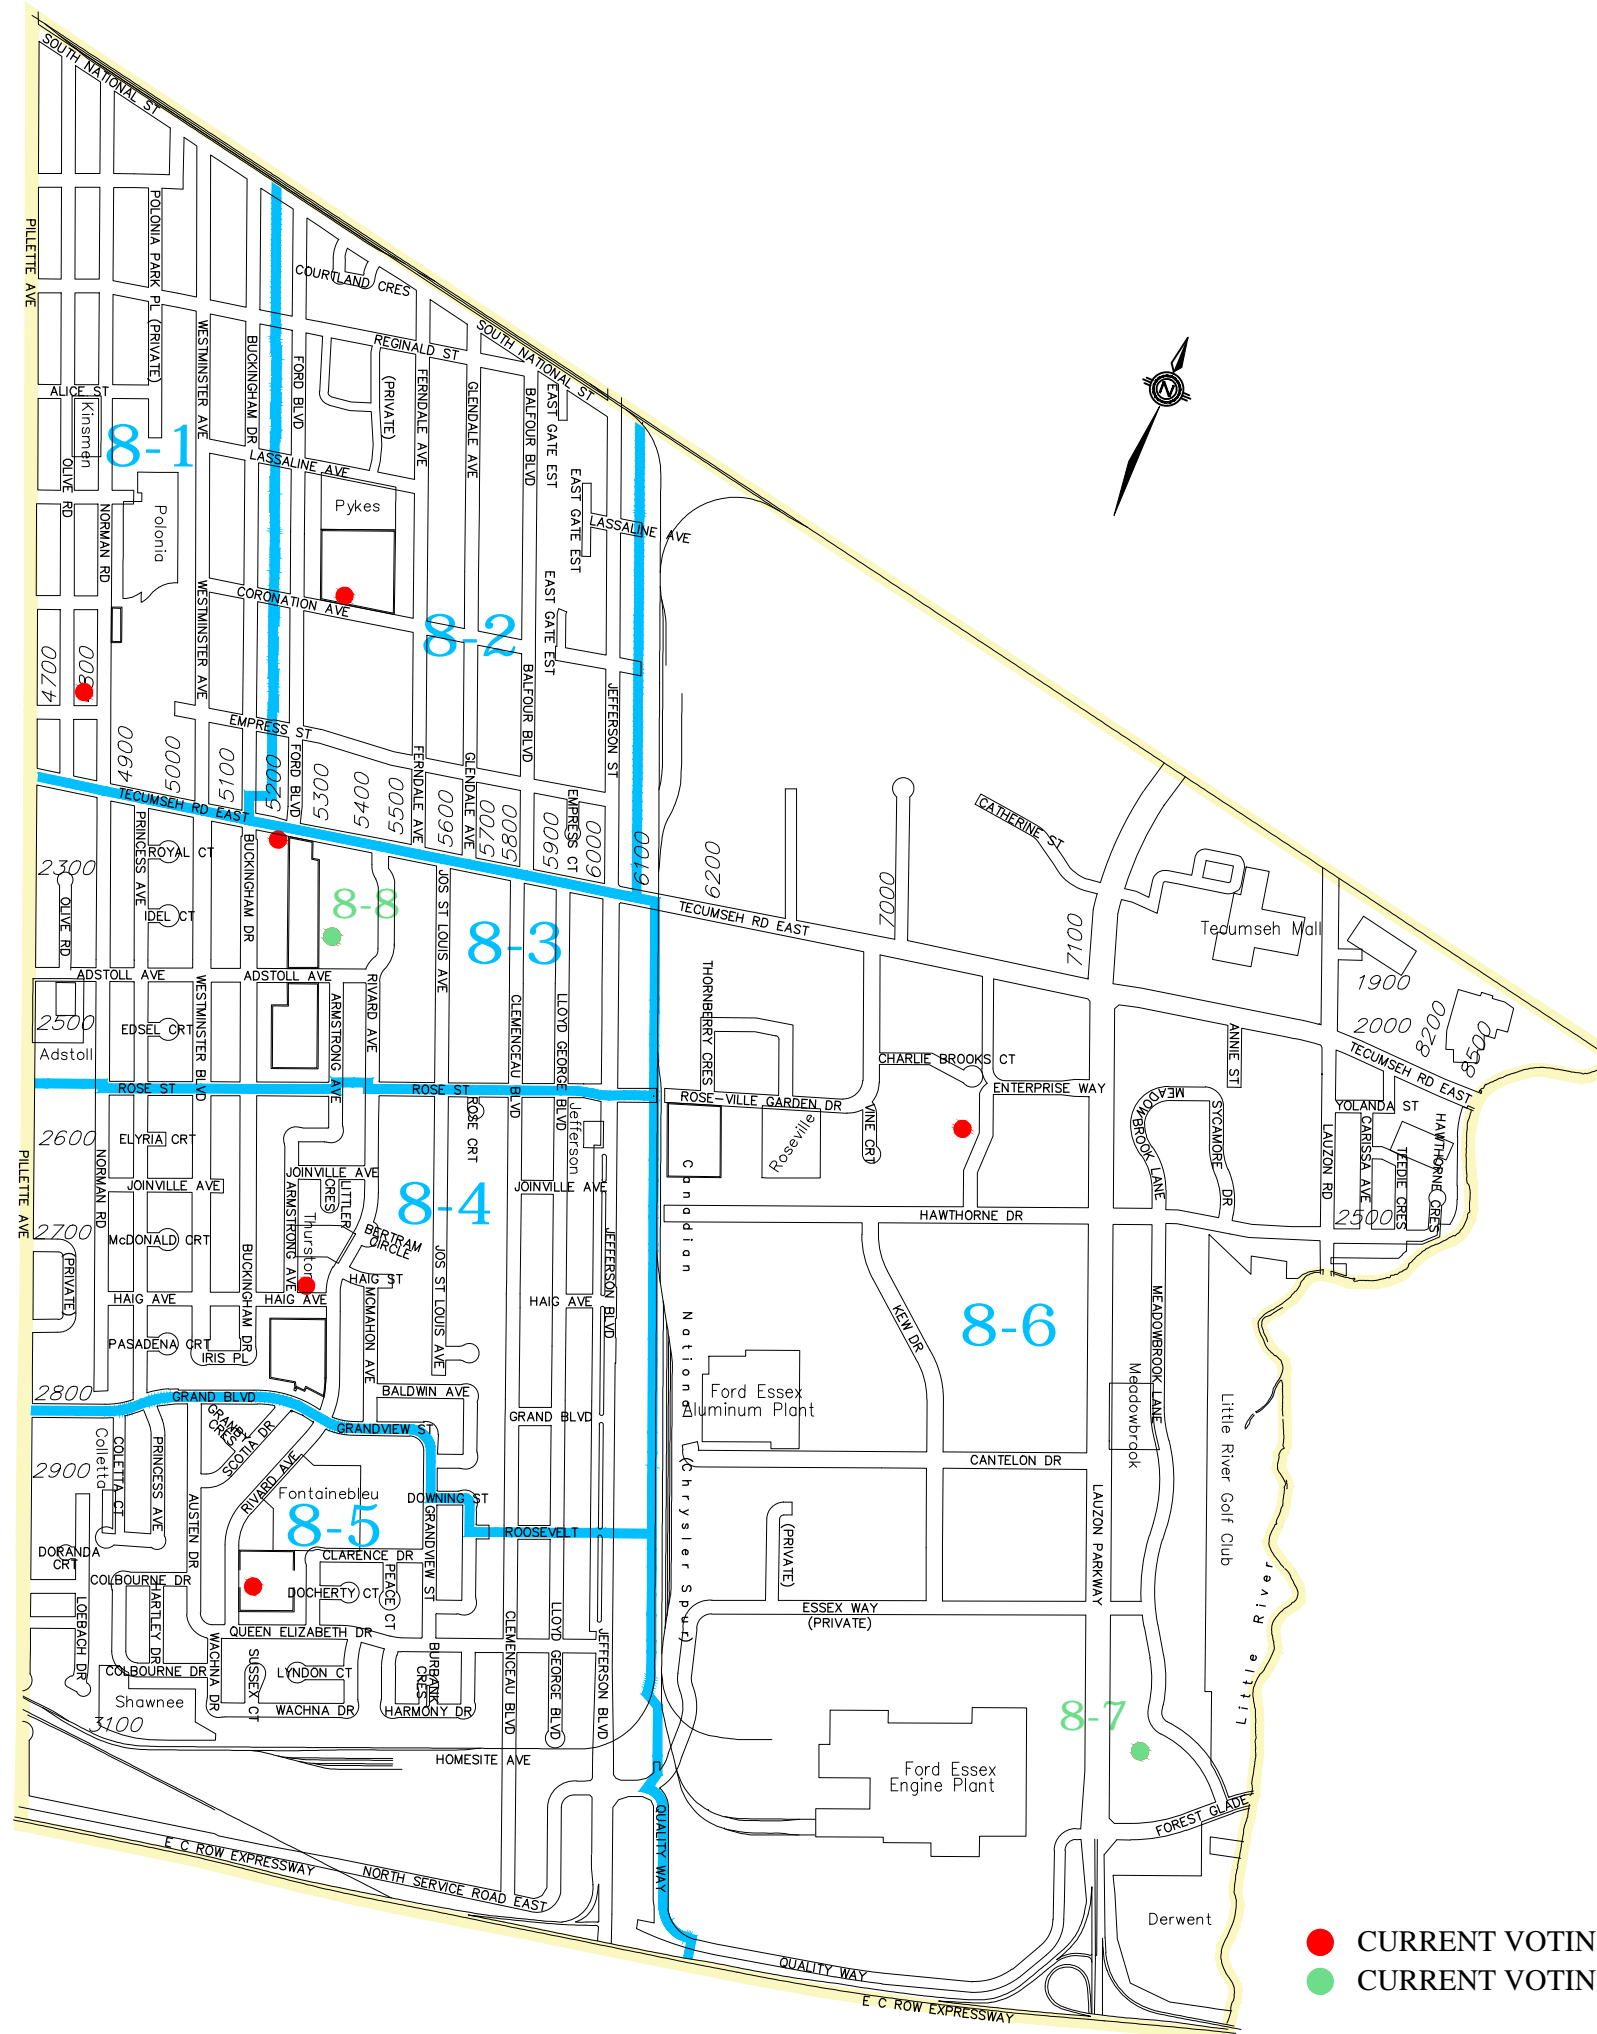

WARD 8 MUNICIPAL ELECTORAL MAP

KEY PLAN

- CURRENT VOTING LOCATIONS
- CURRENT VOTING LOCATIONS - RESIDENTS ONLY

Prepared by Geomatics

SCALE: N.T.S.

DATE: JUNE /14

DWG. NO.
3M-230