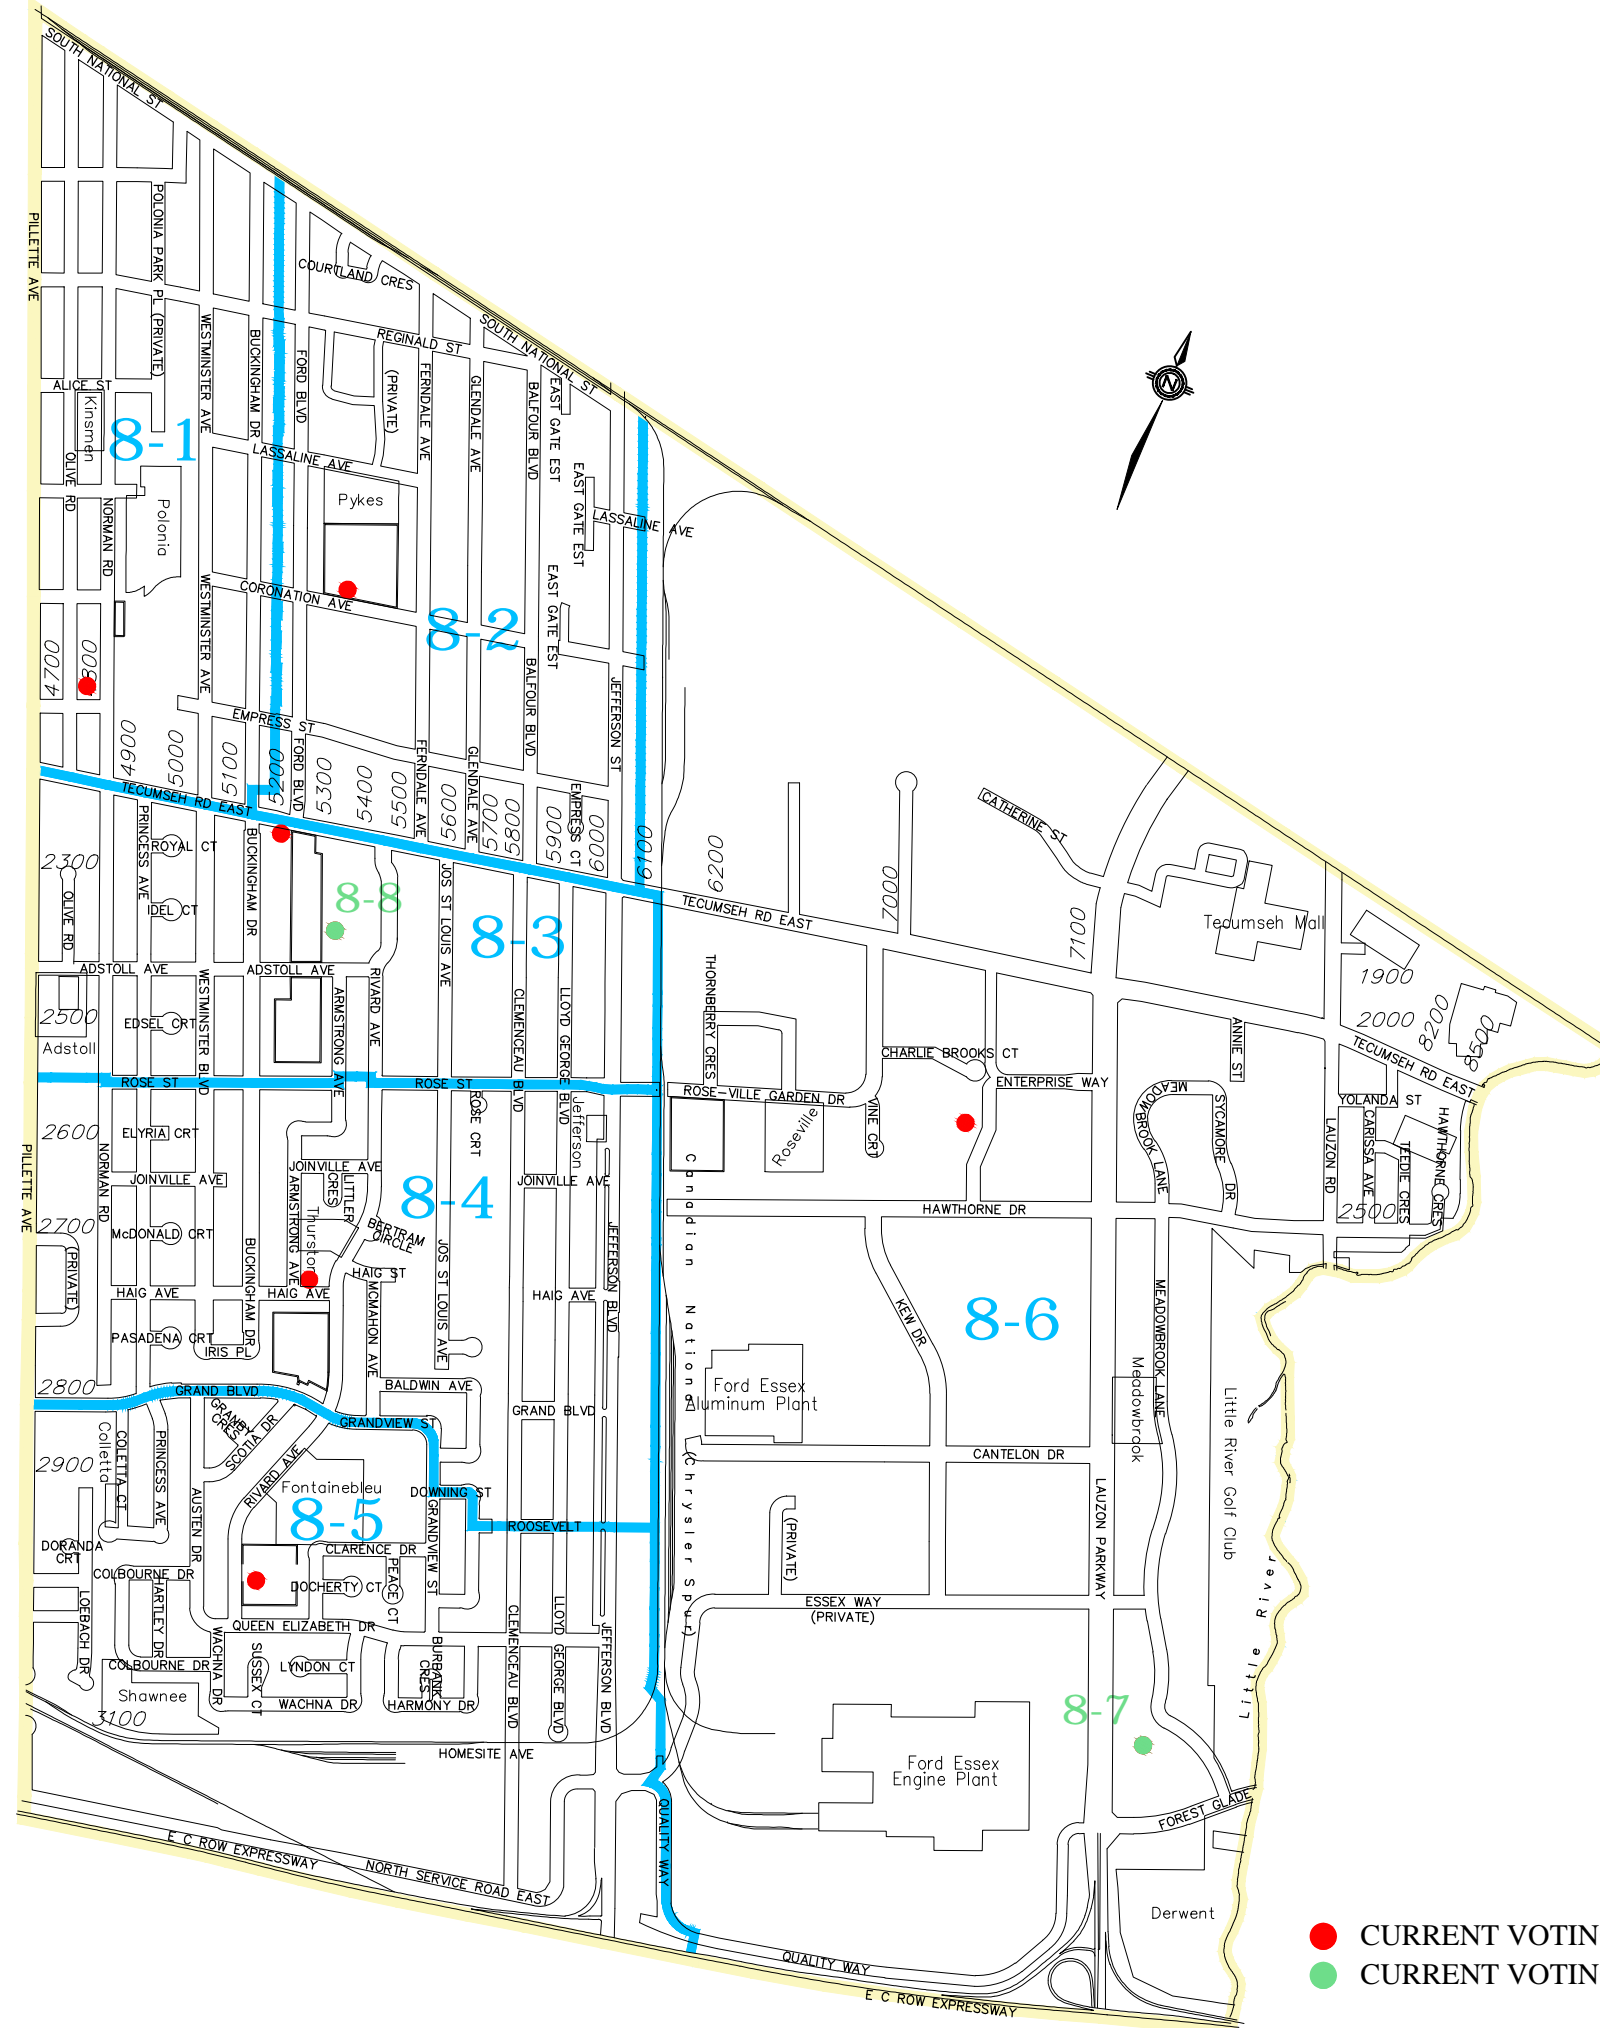

WARD 8 MUNICIPAL ELECTORAL MAP

KEY PLAN

- CURRENT VOTING LOCATIONS
- CURRENT VOTING LOCATIONS - RESIDENTS ONLY

Prepared by Geomatics

SCALE: N.T.S.	DATE: JUNE /14	DWG. NO. 3M-230
---------------	----------------	---------------------------