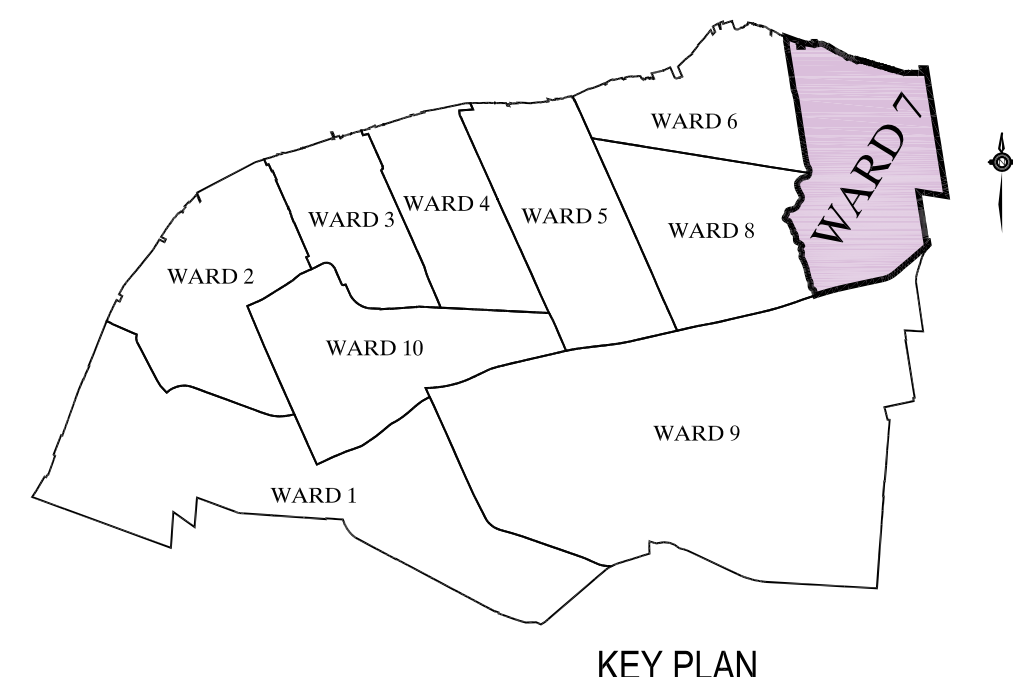

WARD 7 MUNICIPAL ELECTORAL MAP

NOTES:

- *1 - Residents of 7-1 will vote at the same polling location as residents of 7-2
- *2 - Residents of 7-3 will vote at the same polling location as residents of 7-4
- *3 - Residents of 7-7 will vote at the same polling location as residents of 7-6
- *4 - Residents of 7-5 will vote at the same polling location as residents of 7-8

● CURRENT VOTING LOCATIONS
● CURRENT VOTING LOCATIONS - RESIDENTS ONLY