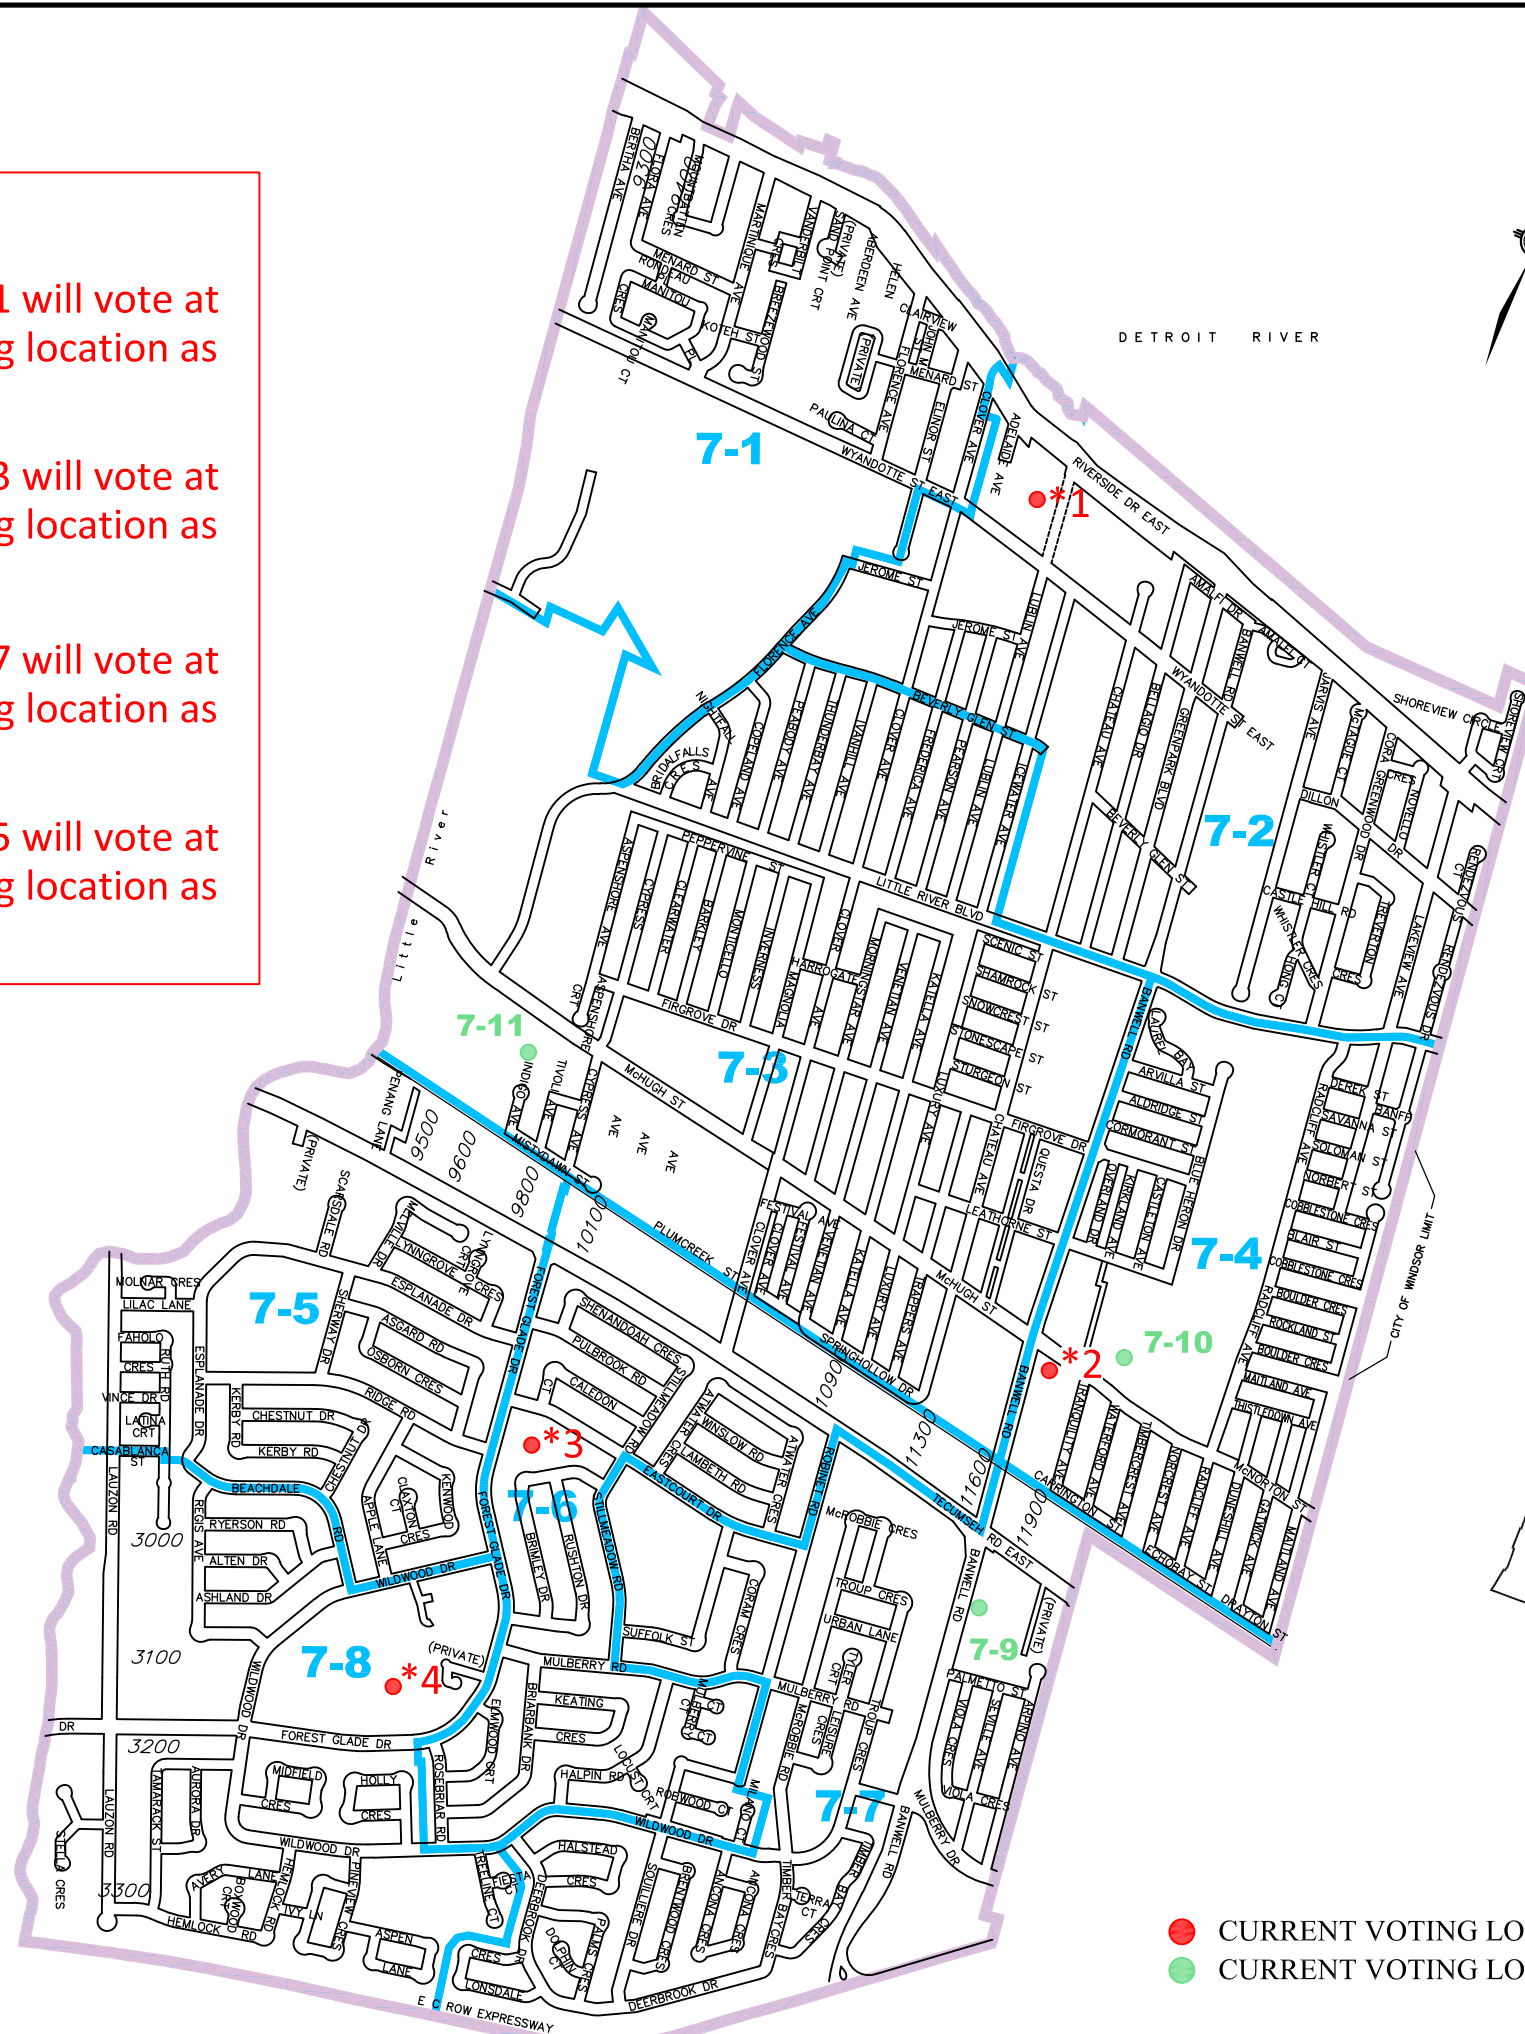

WARD 7 MUNICIPAL ELECTORAL MAP

NOTES:

- *1 - Residents of 7-1 will vote at the same polling location as residents of 7-2
- *2 - Residents of 7-3 will vote at the same polling location as residents of 7-4
- *3 - Residents of 7-7 will vote at the same polling location as residents of 7-6
- *4 - Residents of 7-5 will vote at the same polling location as residents of 7-8

● CURRENT VOTING LOCATIONS
● CURRENT VOTING LOCATIONS - RESIDENTS ONLY