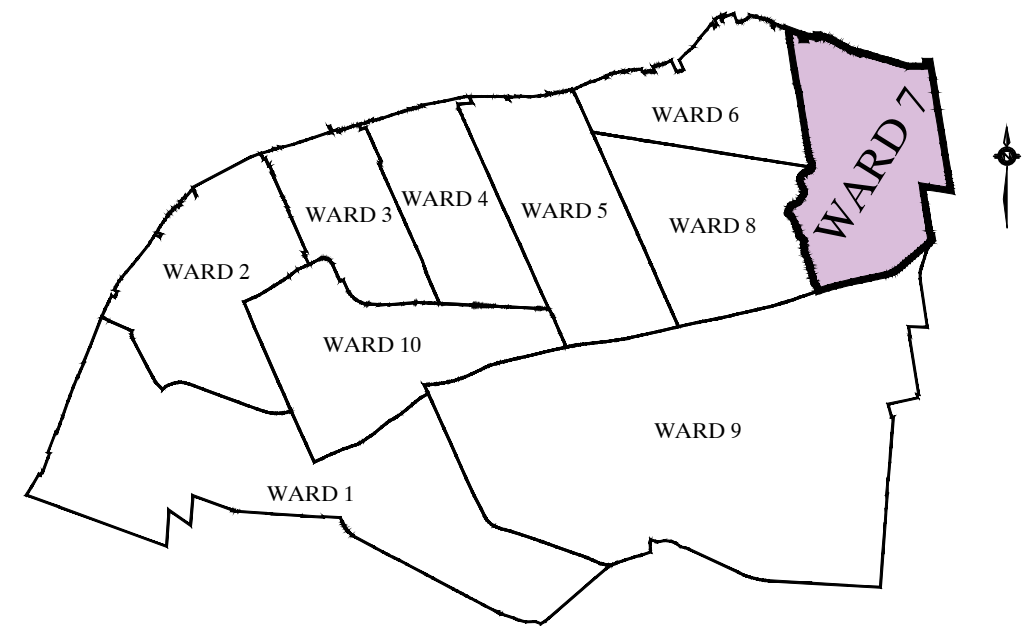

WARD 7 MUNICIPAL ELECTORAL MAP

KEY PLAN

- CURRENT VOTING LOCATIONS
- CURRENT VOTING LOCATIONS - RESIDENTS ONLY

Prepared by Geomatics

SCALE: N.T.S.	DATE: JUNE /14	DWG. NO. 3M-229
---------------	----------------	---------------------------