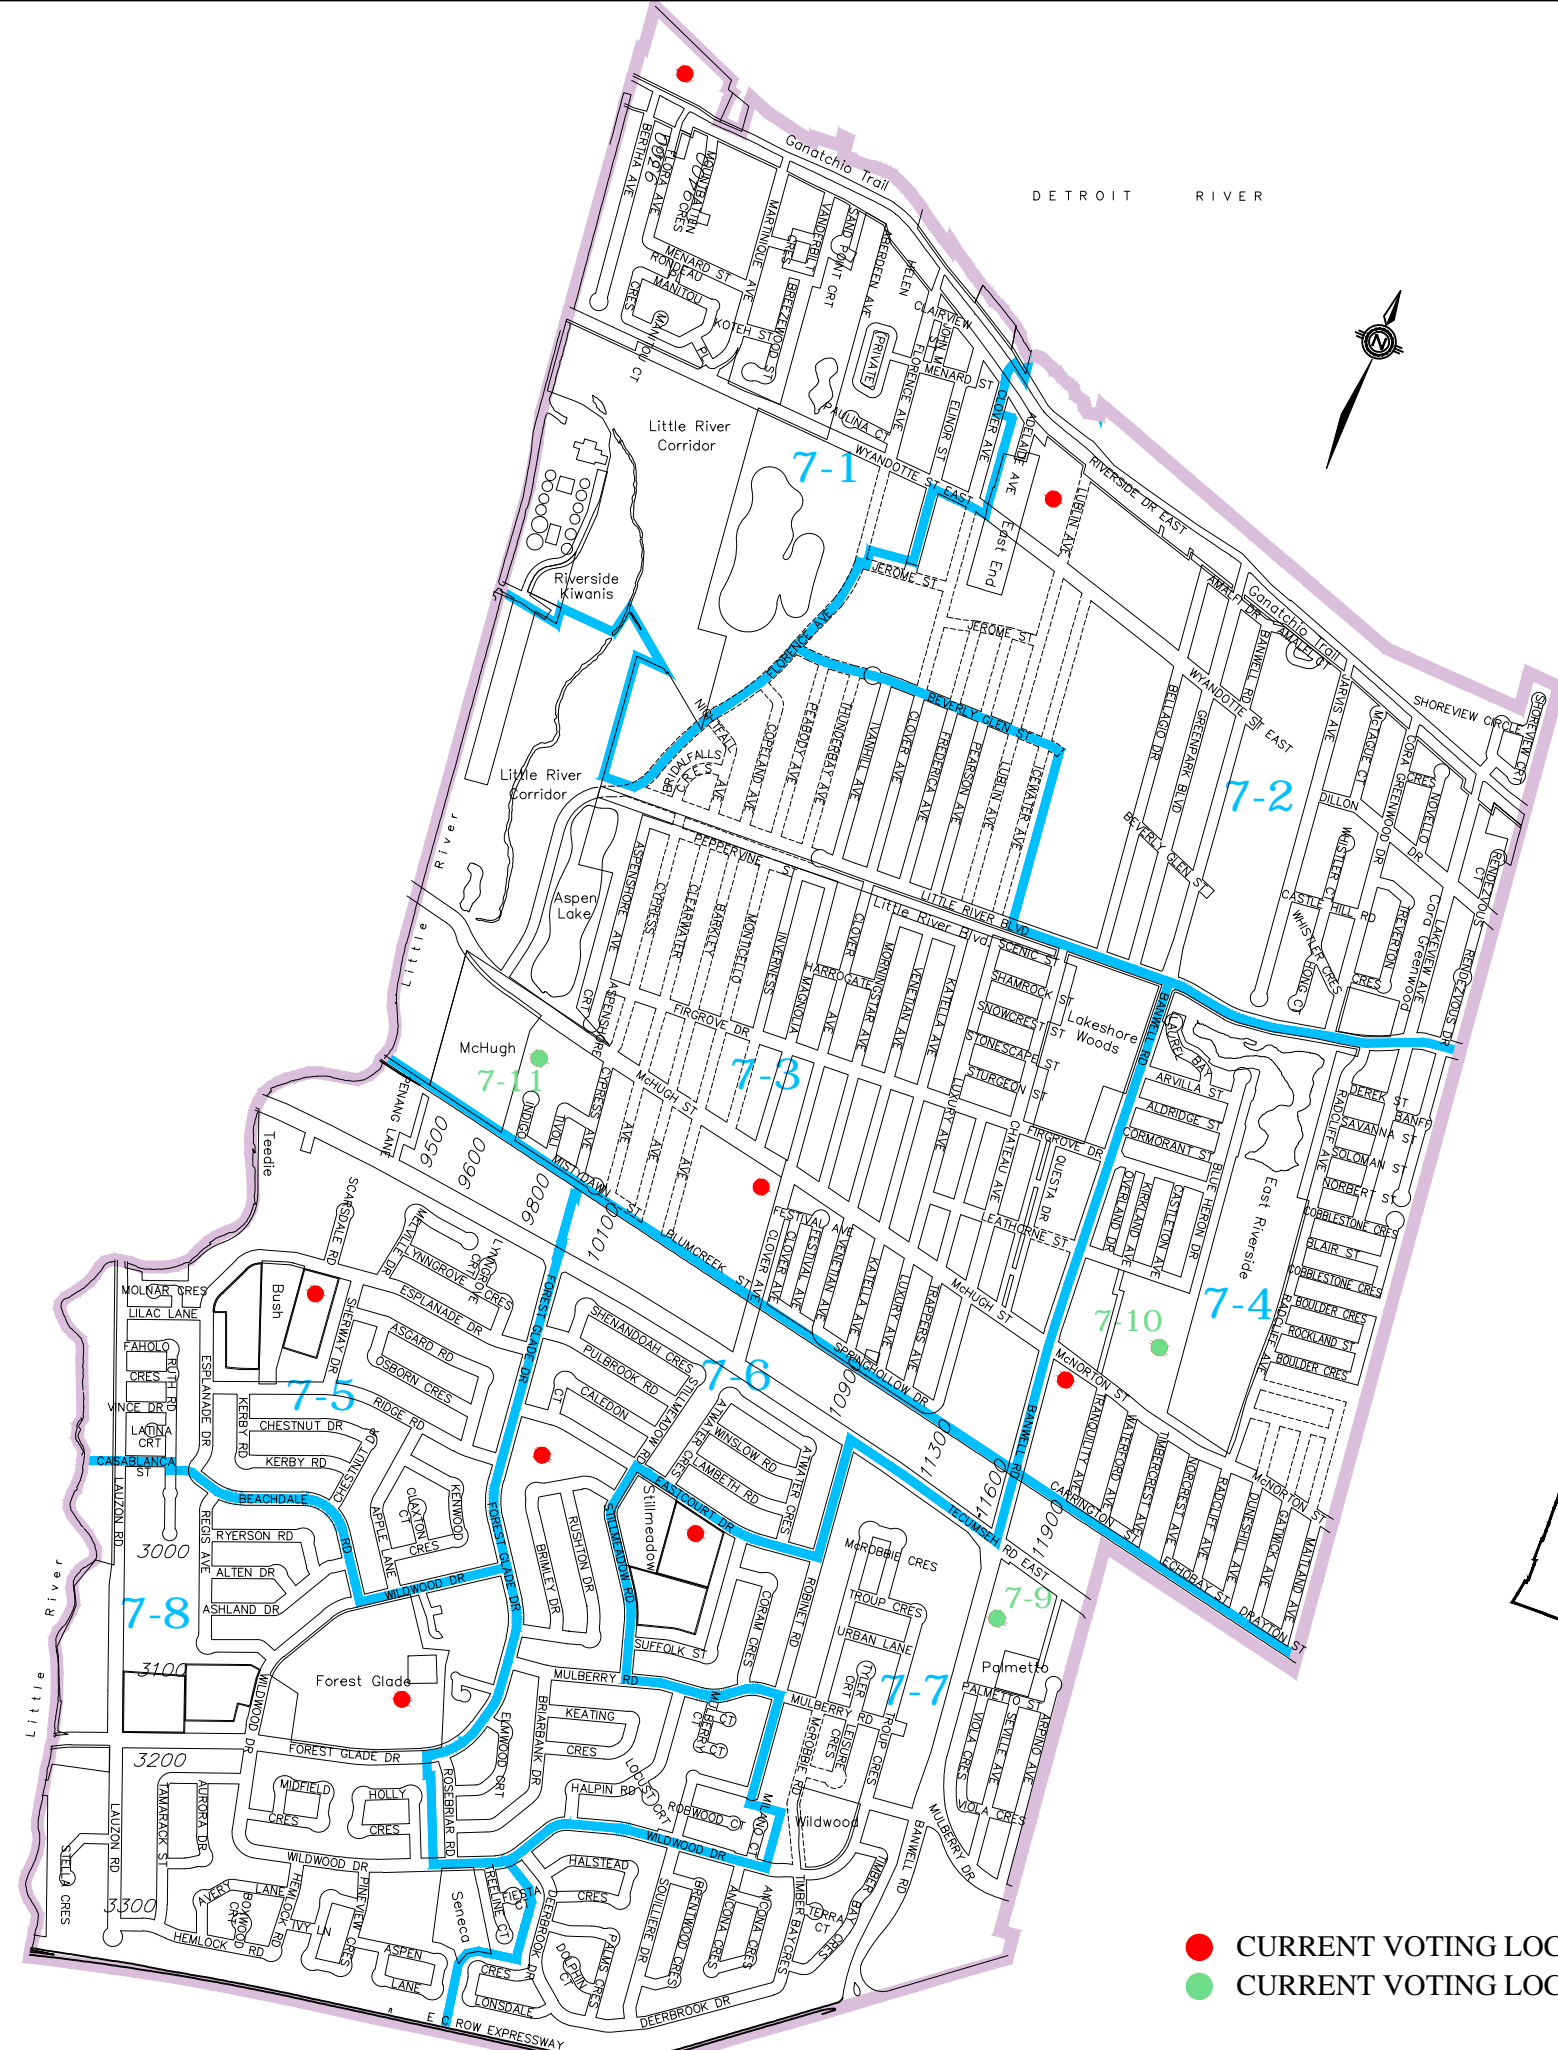

WARD 7 MUNICIPAL ELECTORAL MAP

KEY PLAN

- CURRENT VOTING LOCATIONS
- CURRENT VOTING LOCATIONS - RESIDENTS ONLY

Prepared by Geomatics

SCALE: N.T.S.	DATE: JUNE /14	DWG. NO. 3M-229
---------------	----------------	---------------------------