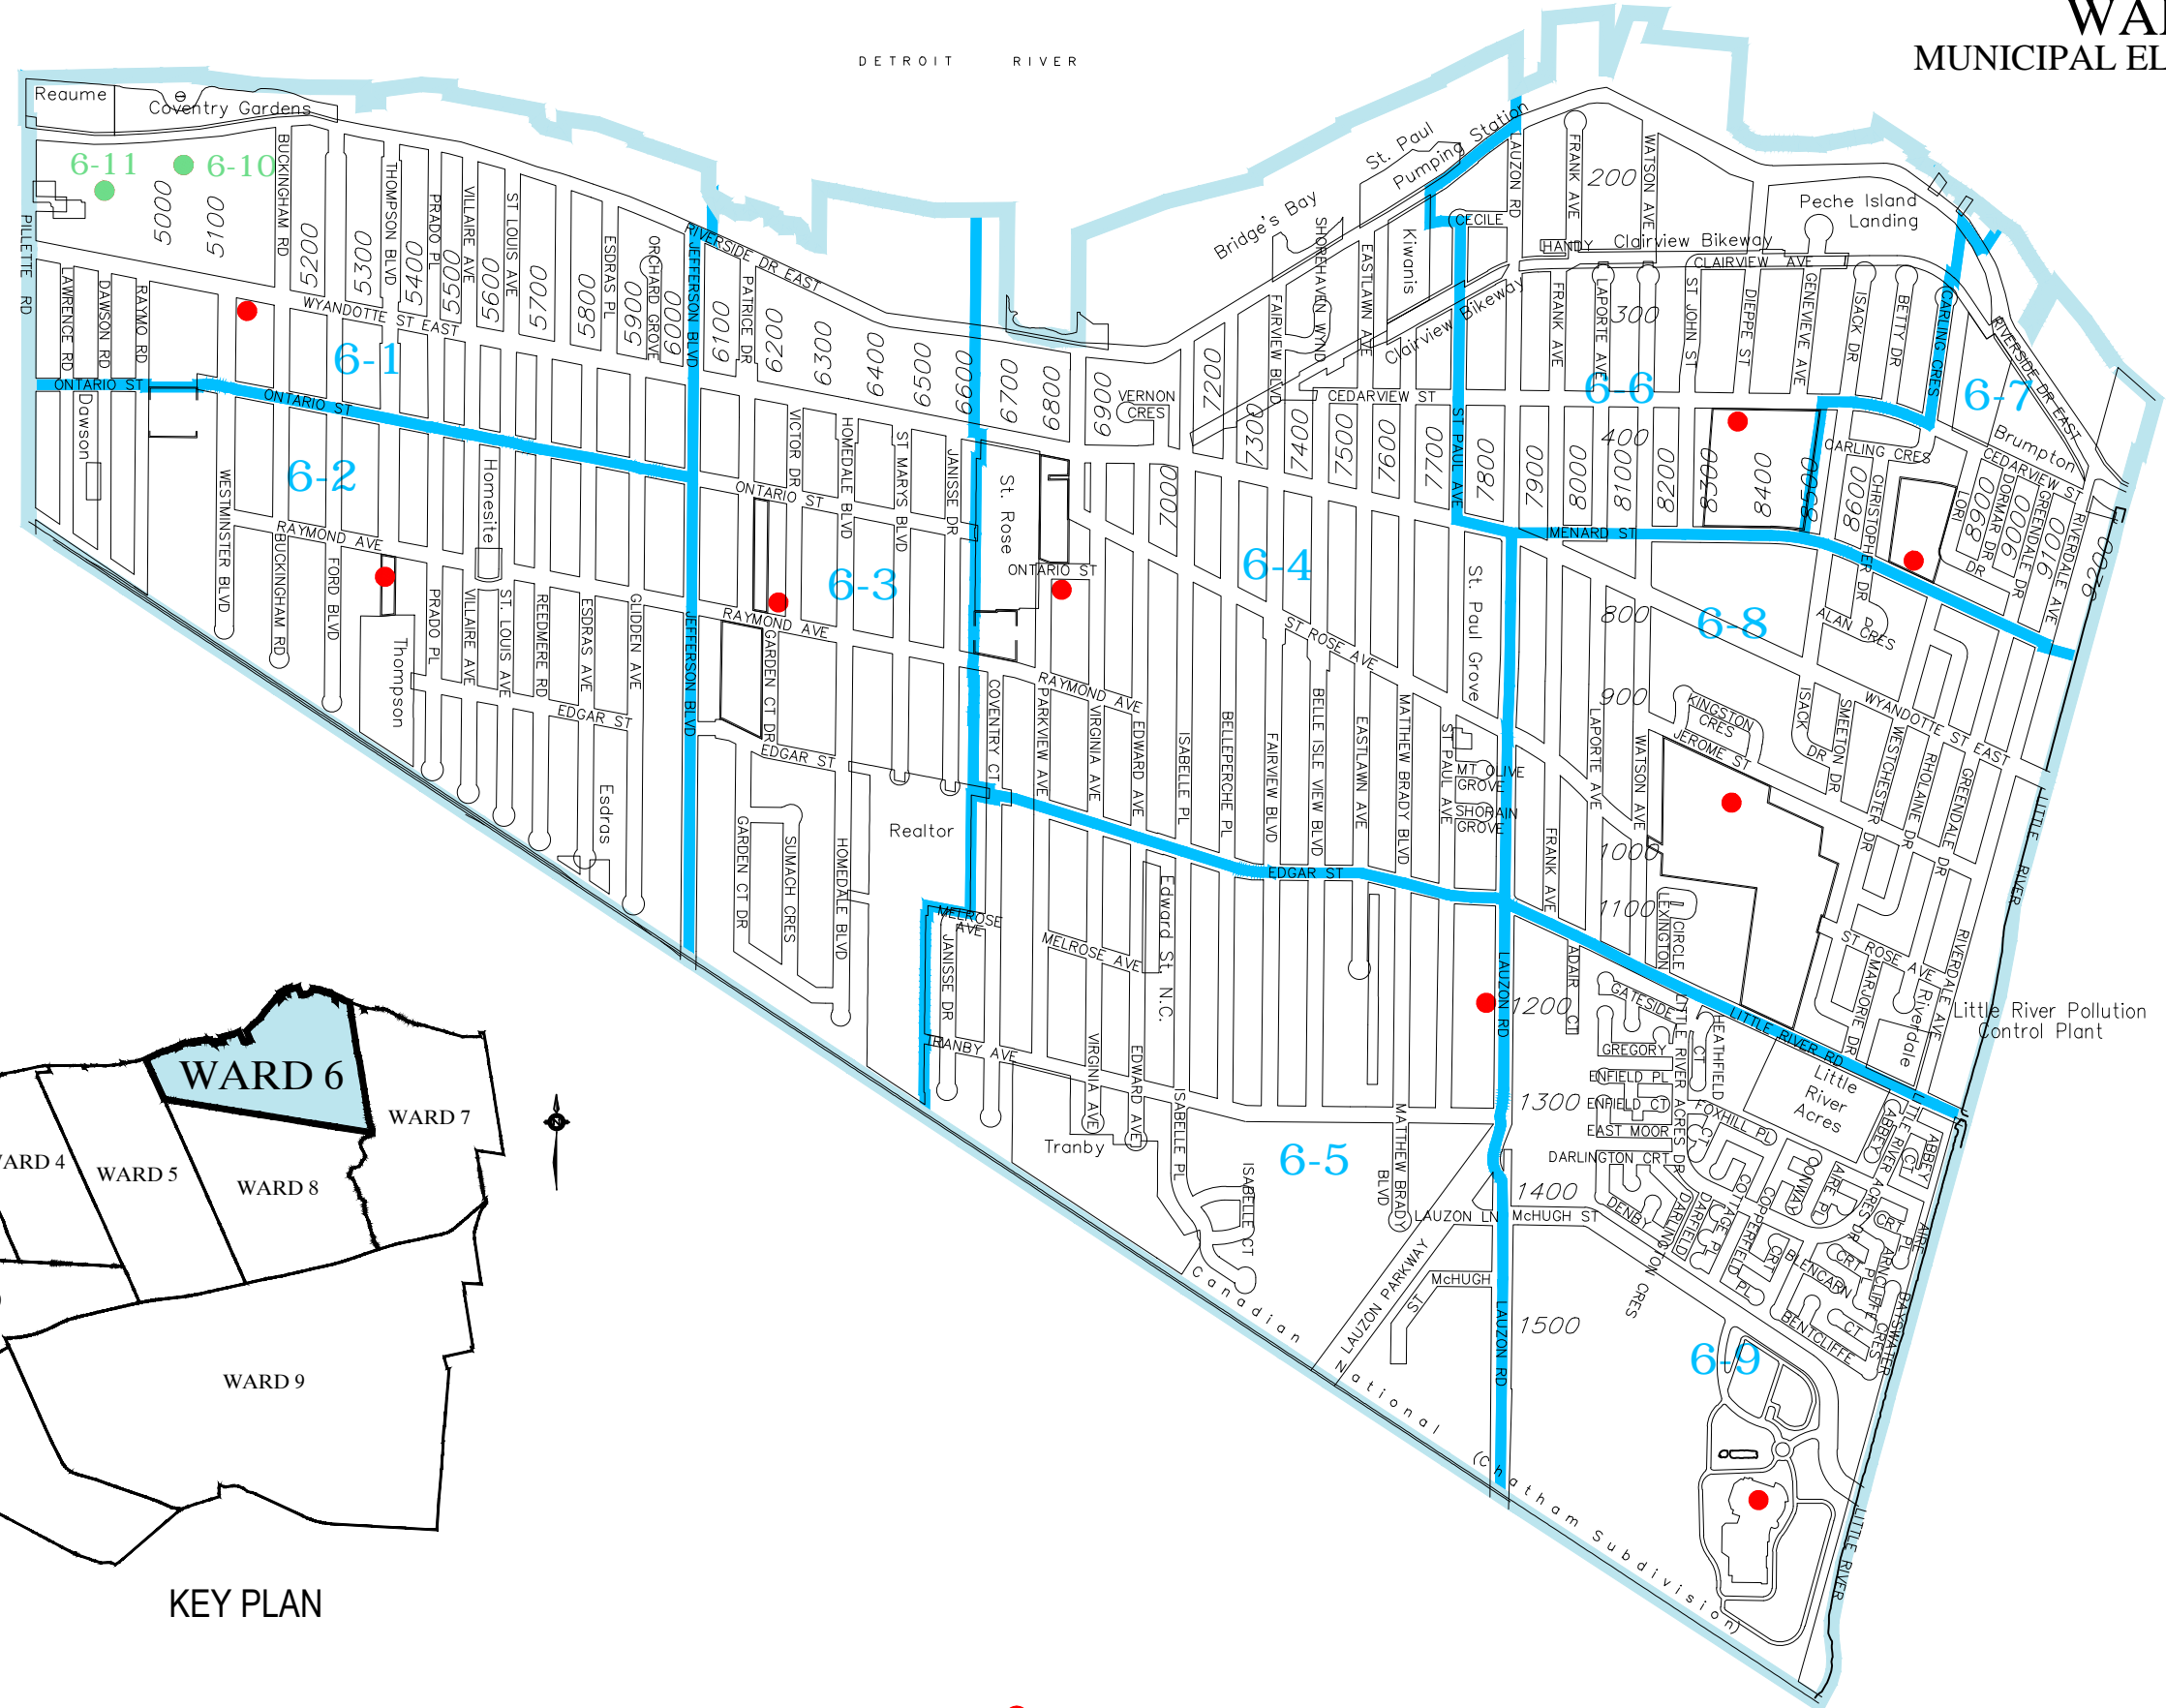

WARD 6 MUNICIPAL ELECTORAL MAP

KEY PLAN

- CURRENT VOTING LOCATIONS
- CURRENT VOTING LOCATIONS - RESIDENTS ONLY

Prepared by Geomatics