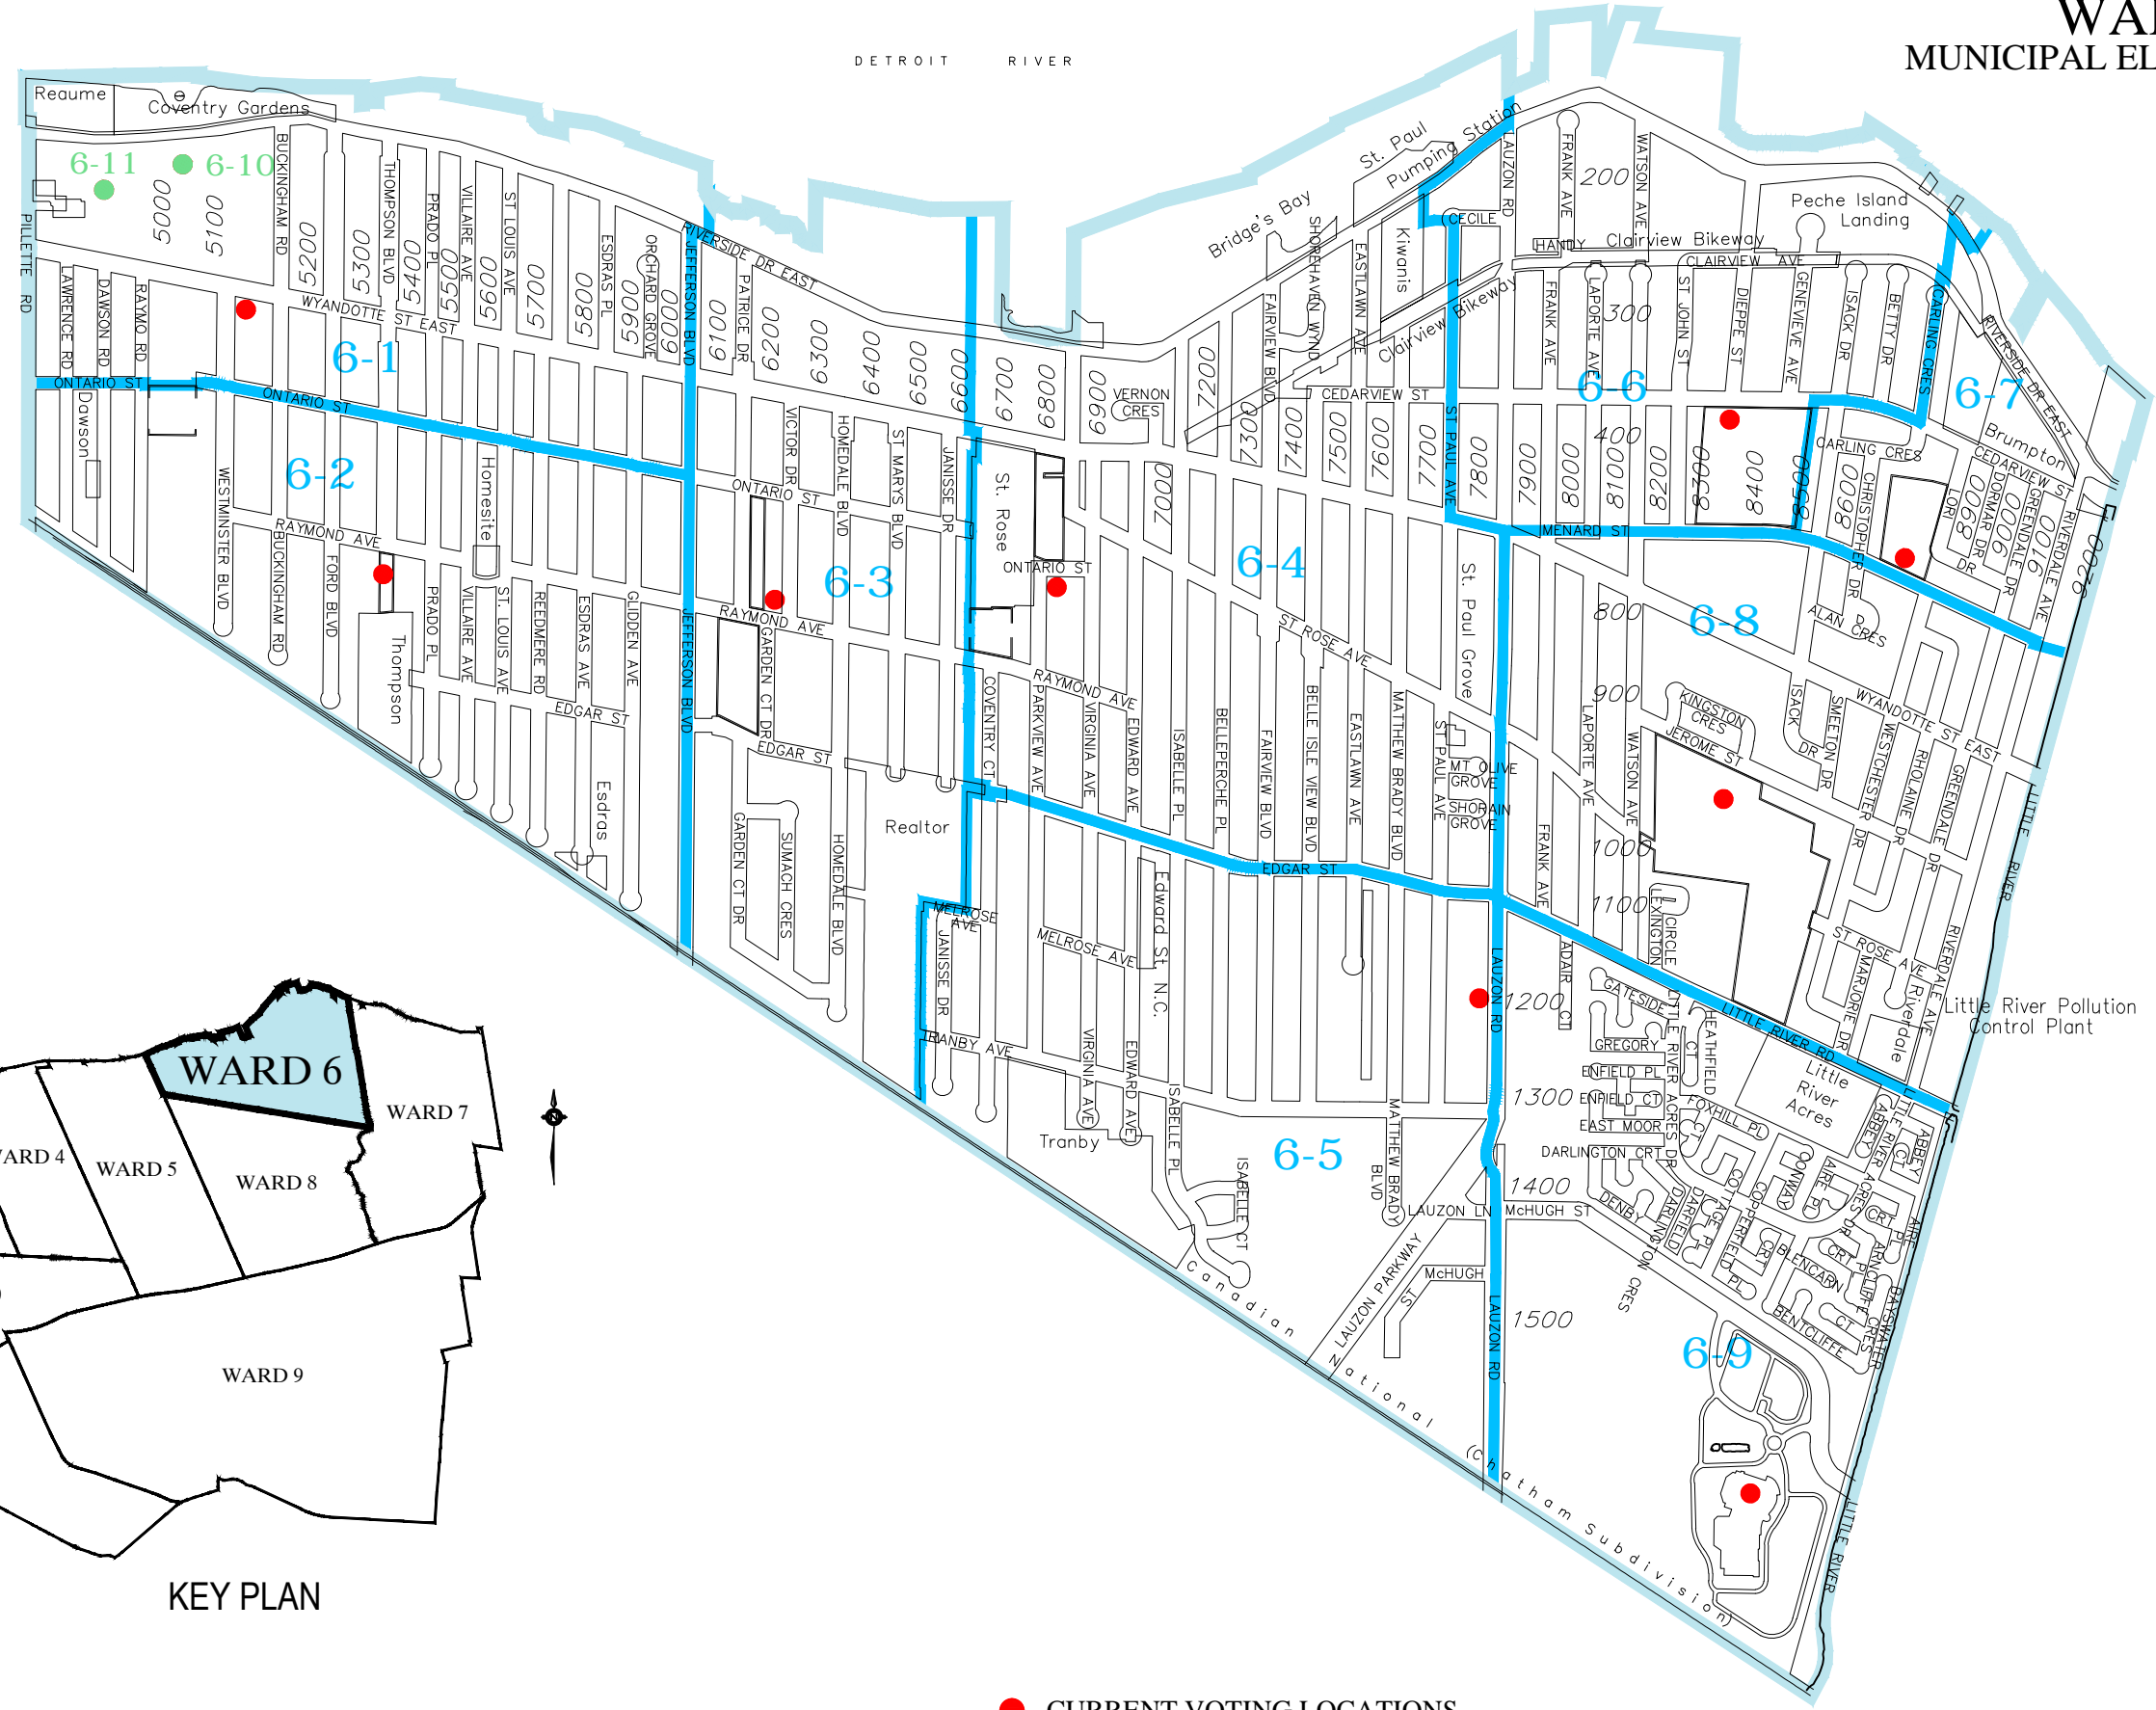

WARD 6 MUNICIPAL ELECTORAL MAP

KEY PLAN

- CURRENT VOTING LOCATIONS
- CURRENT VOTING LOCATIONS - RESIDENTS ONLY

Prepared by Geomatics