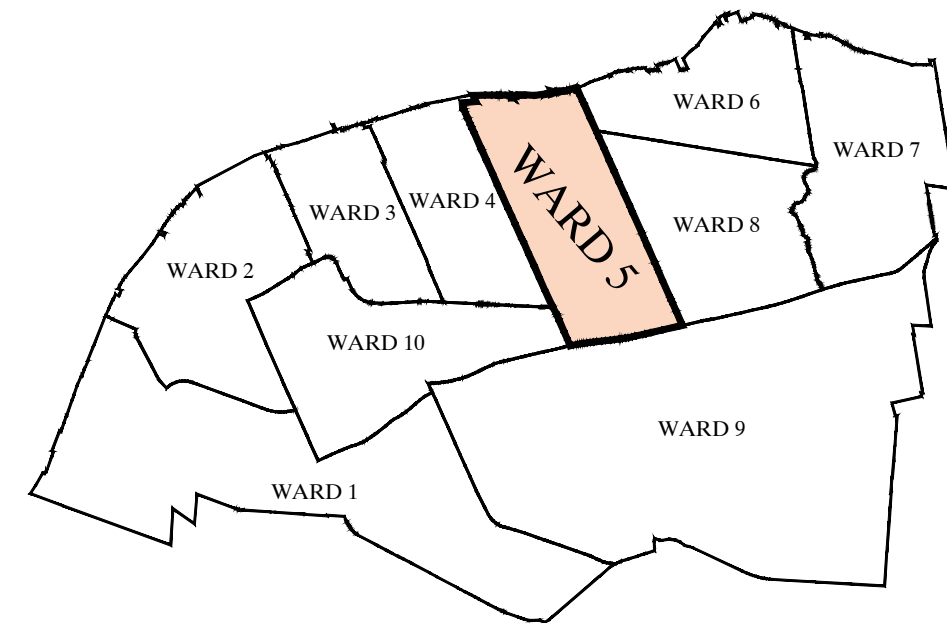

WARD 5 MUNICIPAL ELECTORAL MAP

KEY PLAN

- CURRENT VOTING LOCATIONS
- CURRENT VOTING LOCATIONS - RESIDENTS ONLY

Prepared by Geomatics

SCALE: N.T.S.

DATE: JUNE /14

DWG. NO. 3M-227