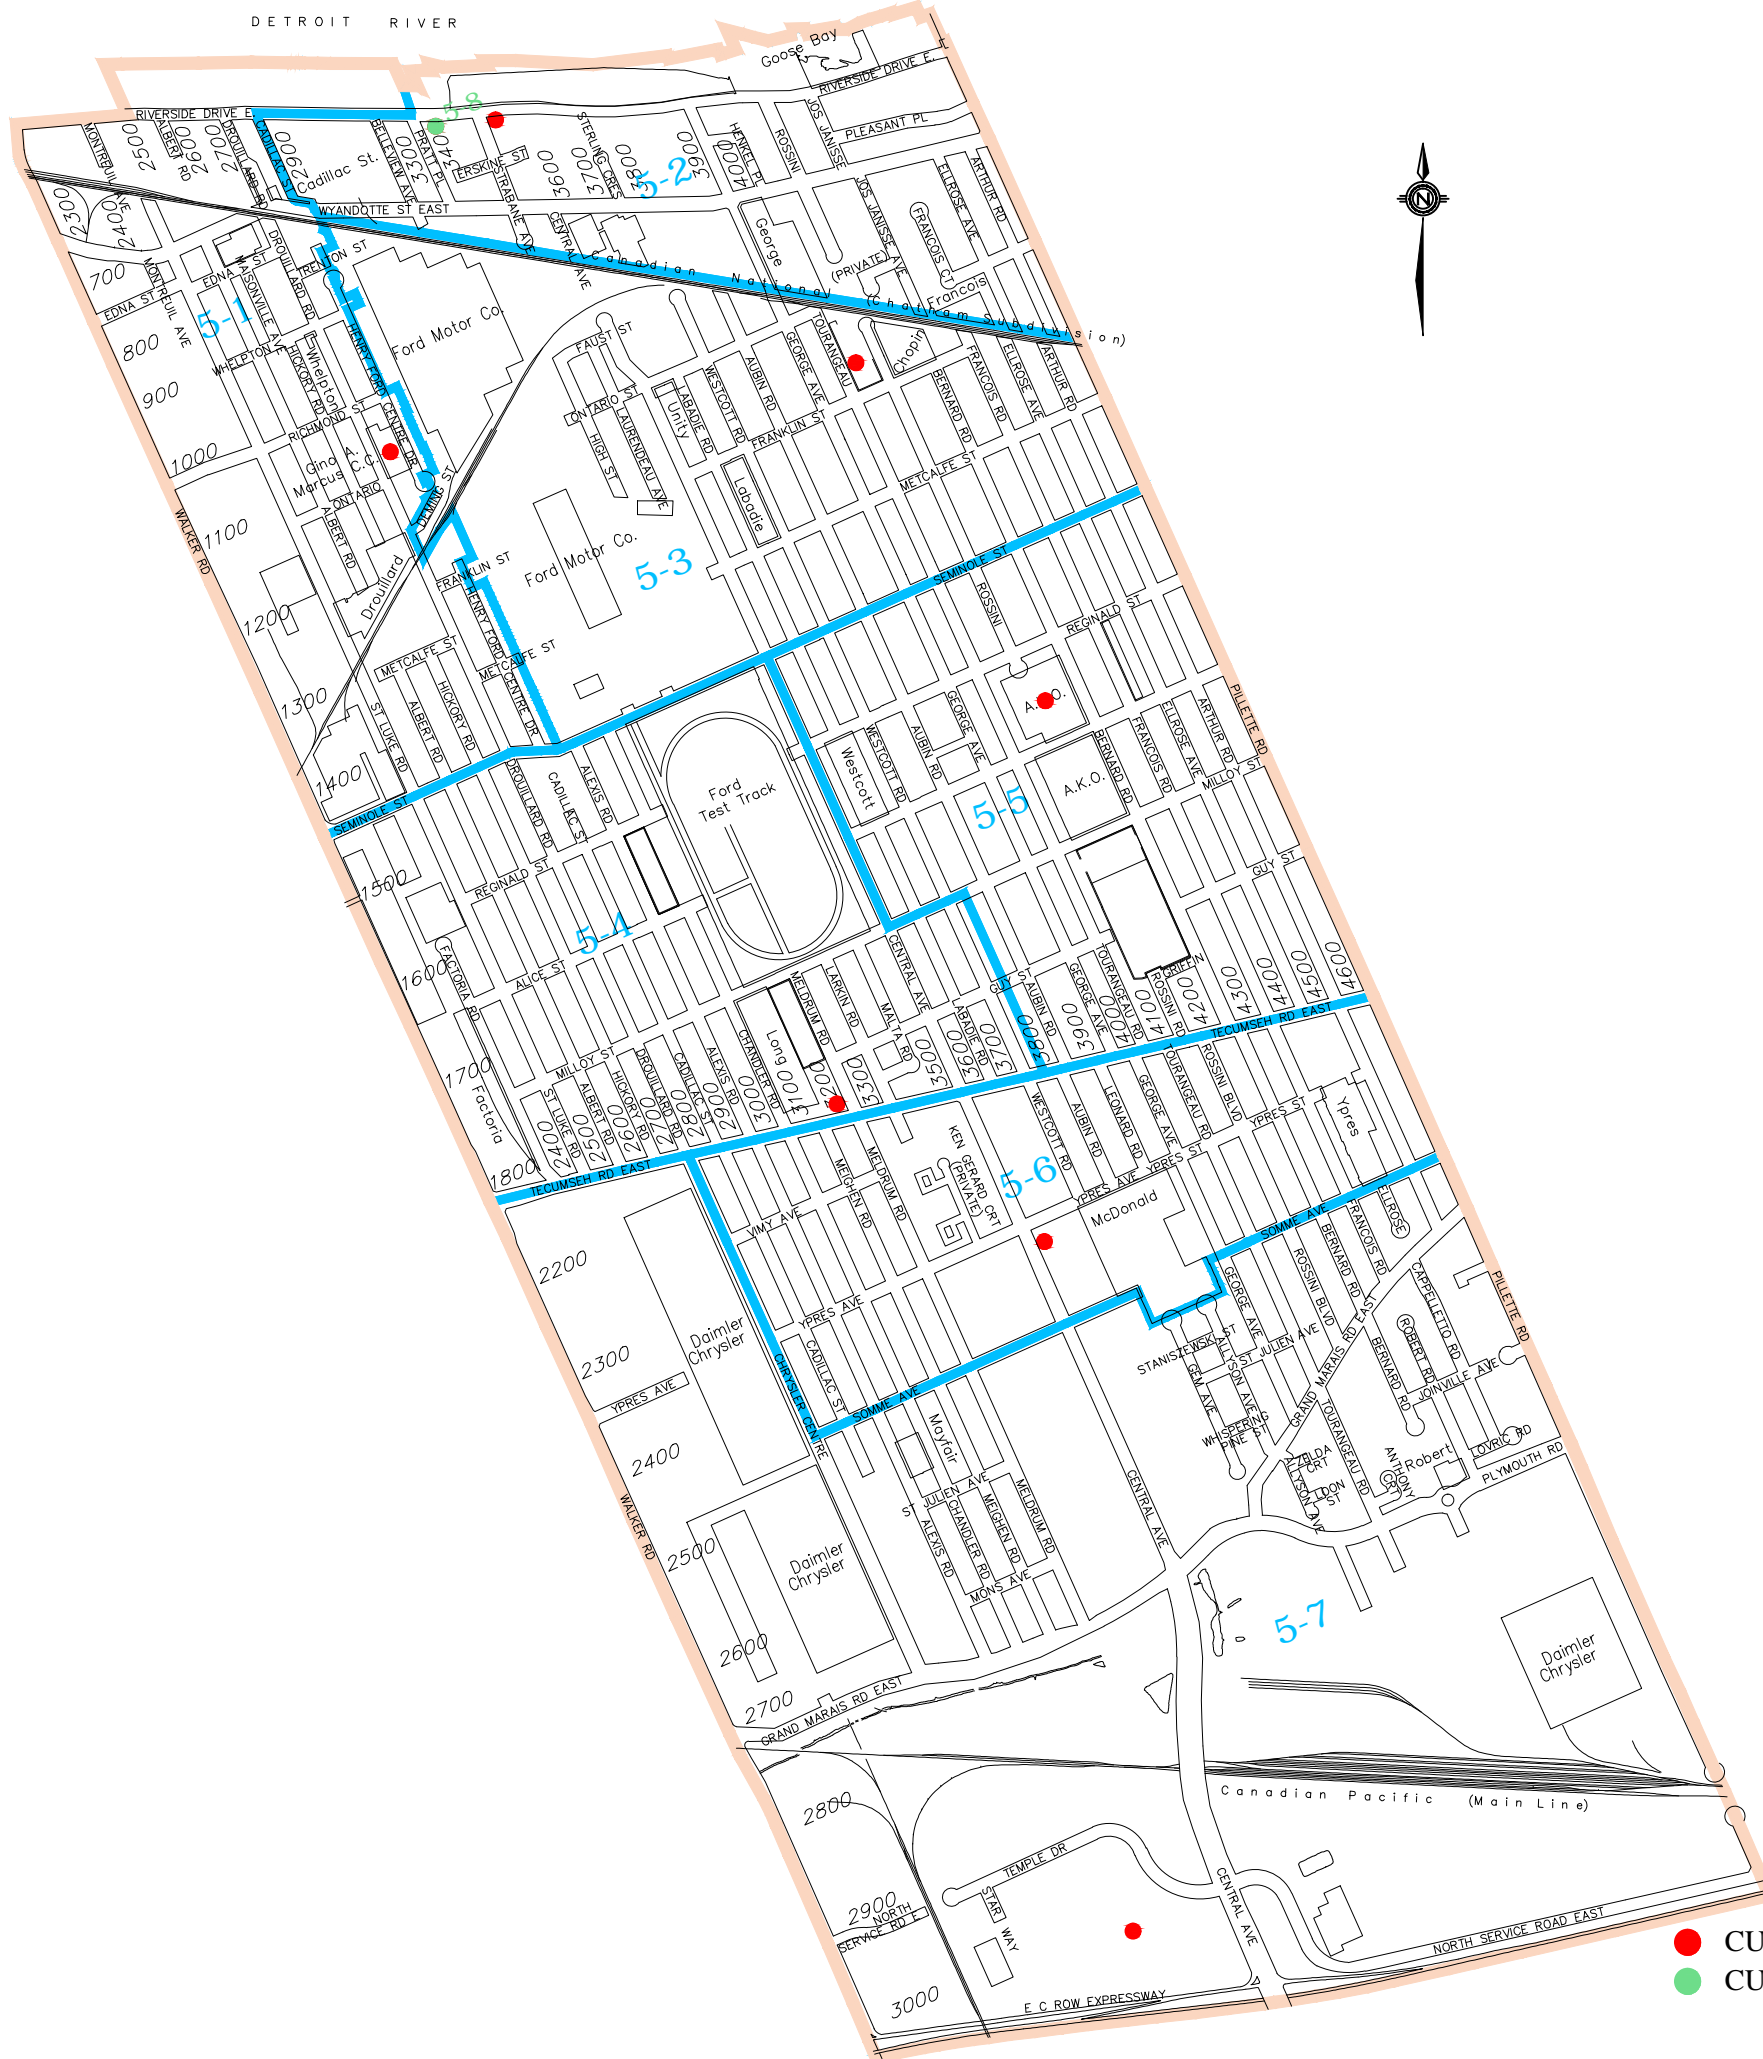

WARD 5 MUNICIPAL ELECTORAL MAP

KEY PLAN

- CURRENT VOTING LOCATIONS
- CURRENT VOTING LOCATIONS - RESIDENTS ONLY

Prepared by Geomatics

SCALE: N.T.S.

DATE: JUNE /14

DWG. NO. 3M-227