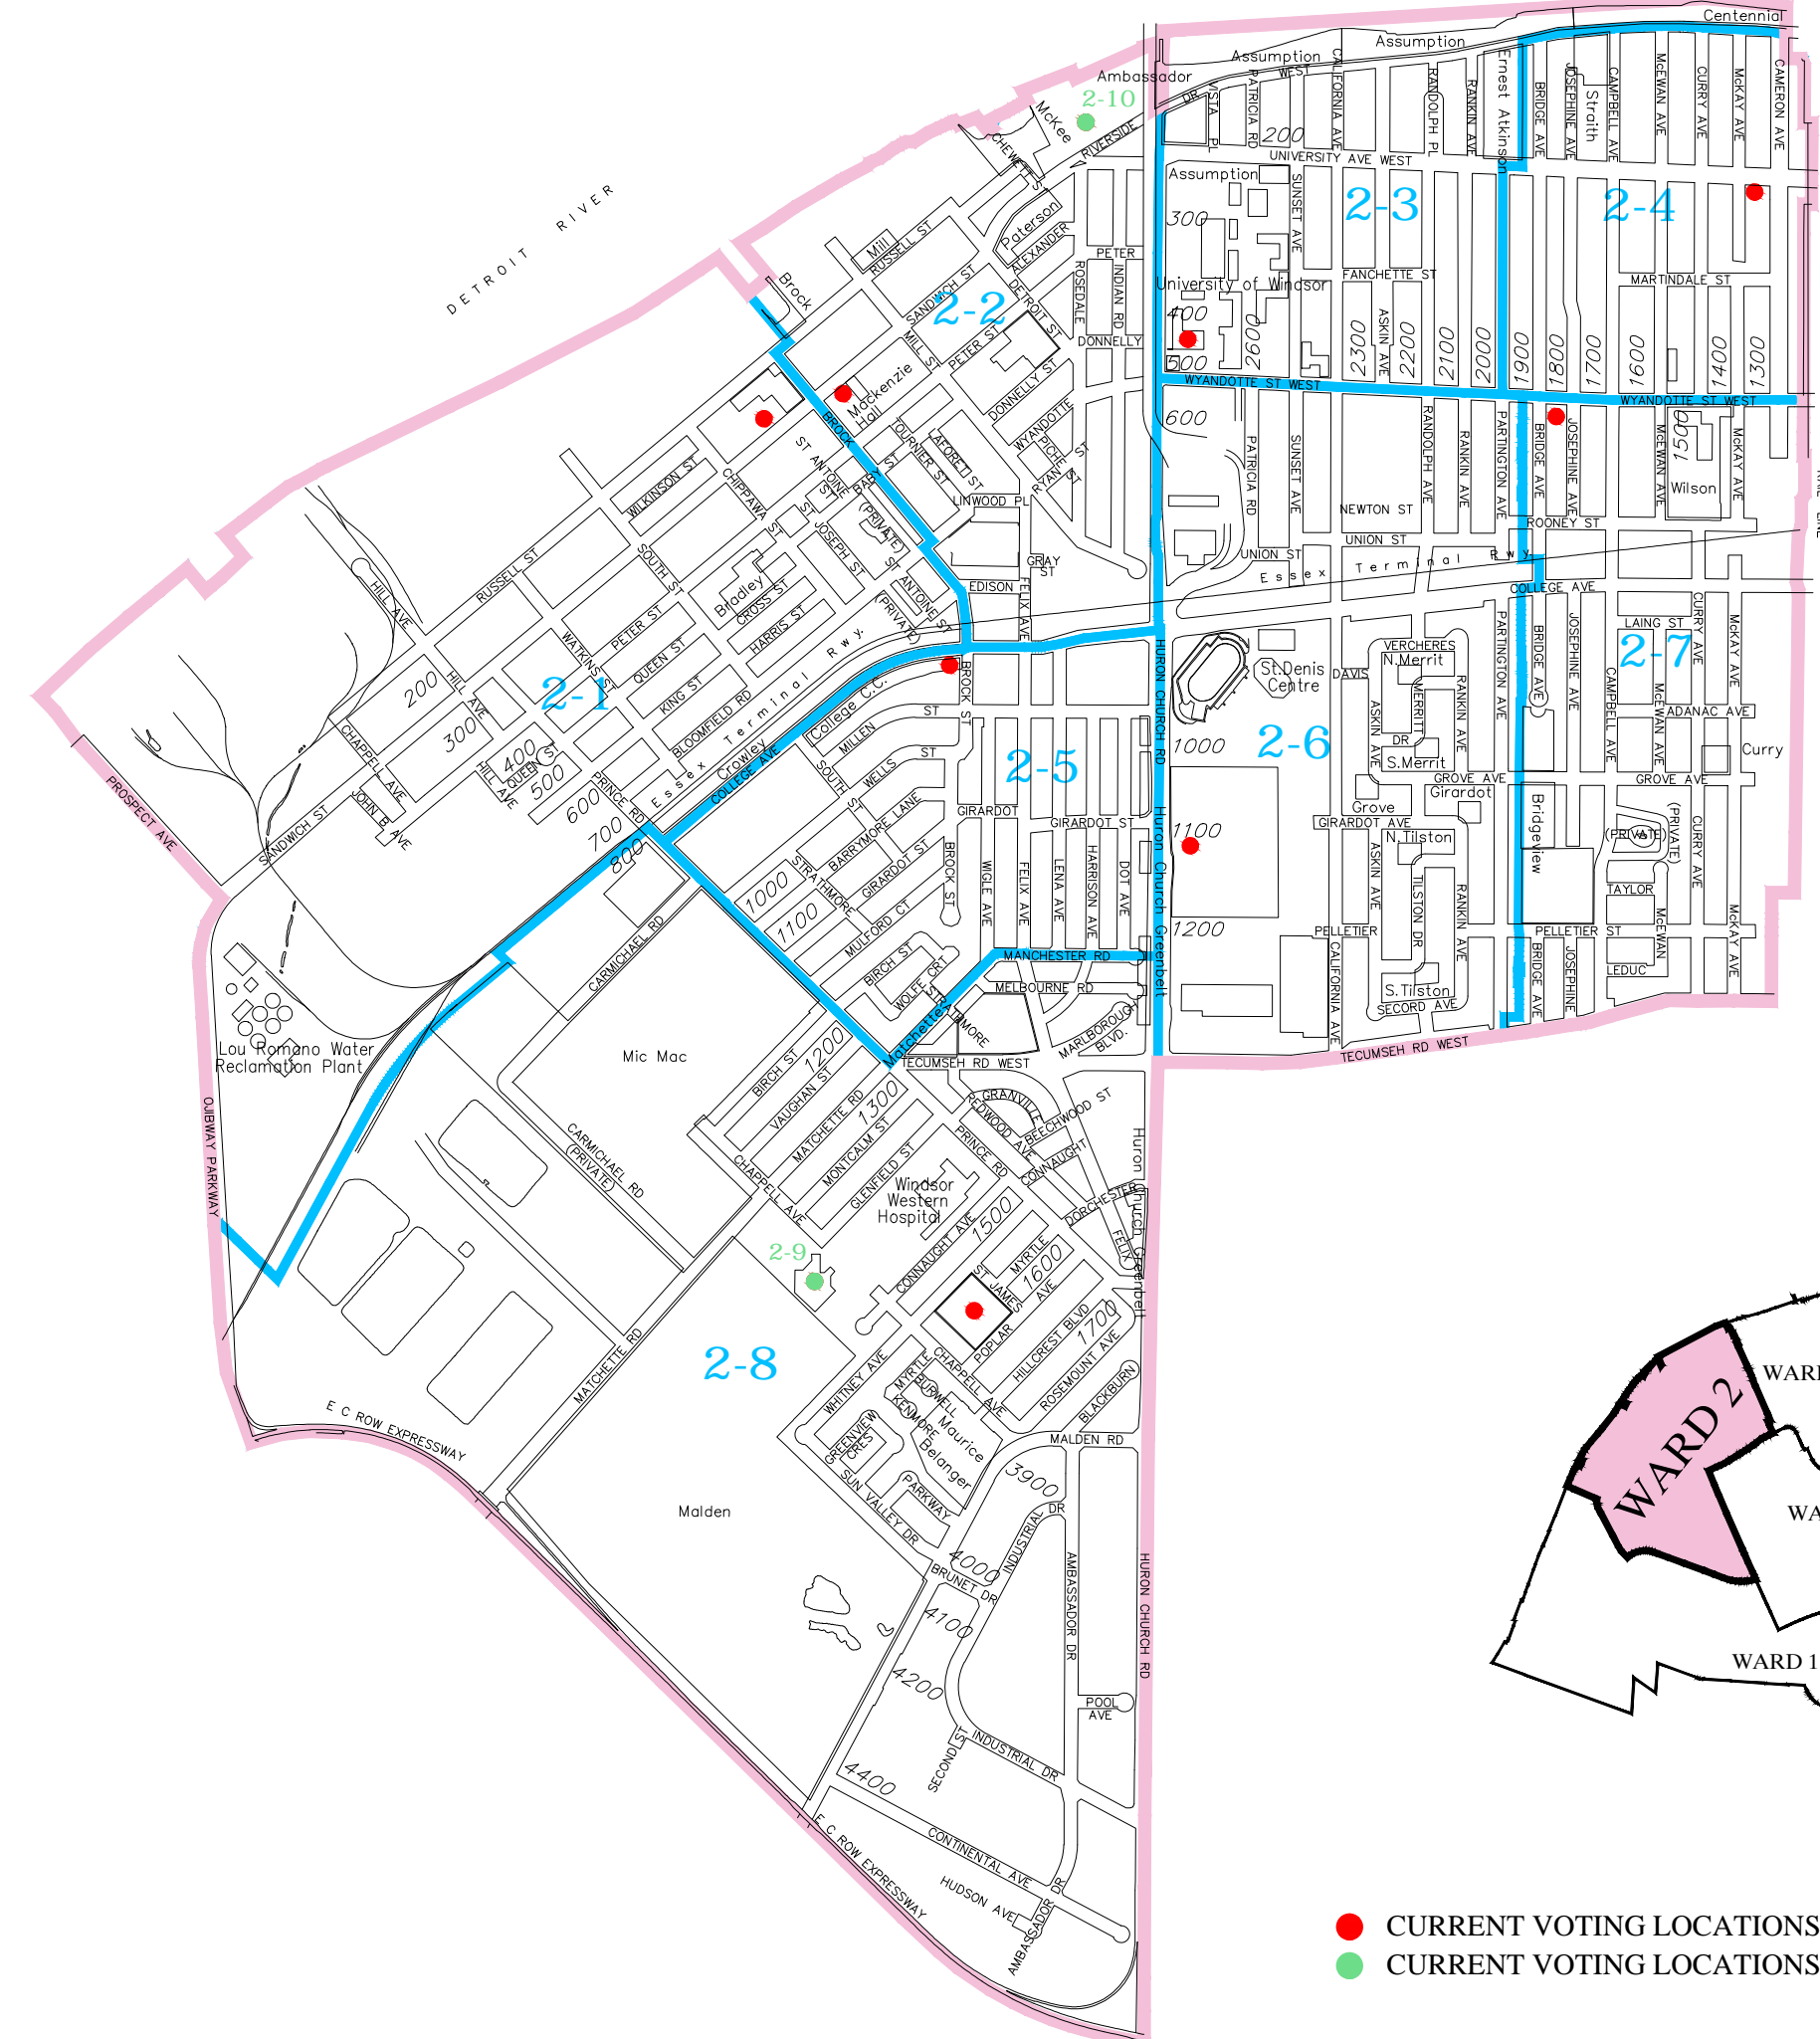

WARD 2 MUNICIPAL ELECTORAL MAP

KEY PLAN

- CURRENT VOTING LOCATIONS
- CURRENT VOTING LOCATIONS - RESIDENTS ONLY

Prepared by Geomatics

SCALE: N.T.S.	DATE: JUNE /14	DWG. NO. 3M-224
---------------	----------------	---------------------------