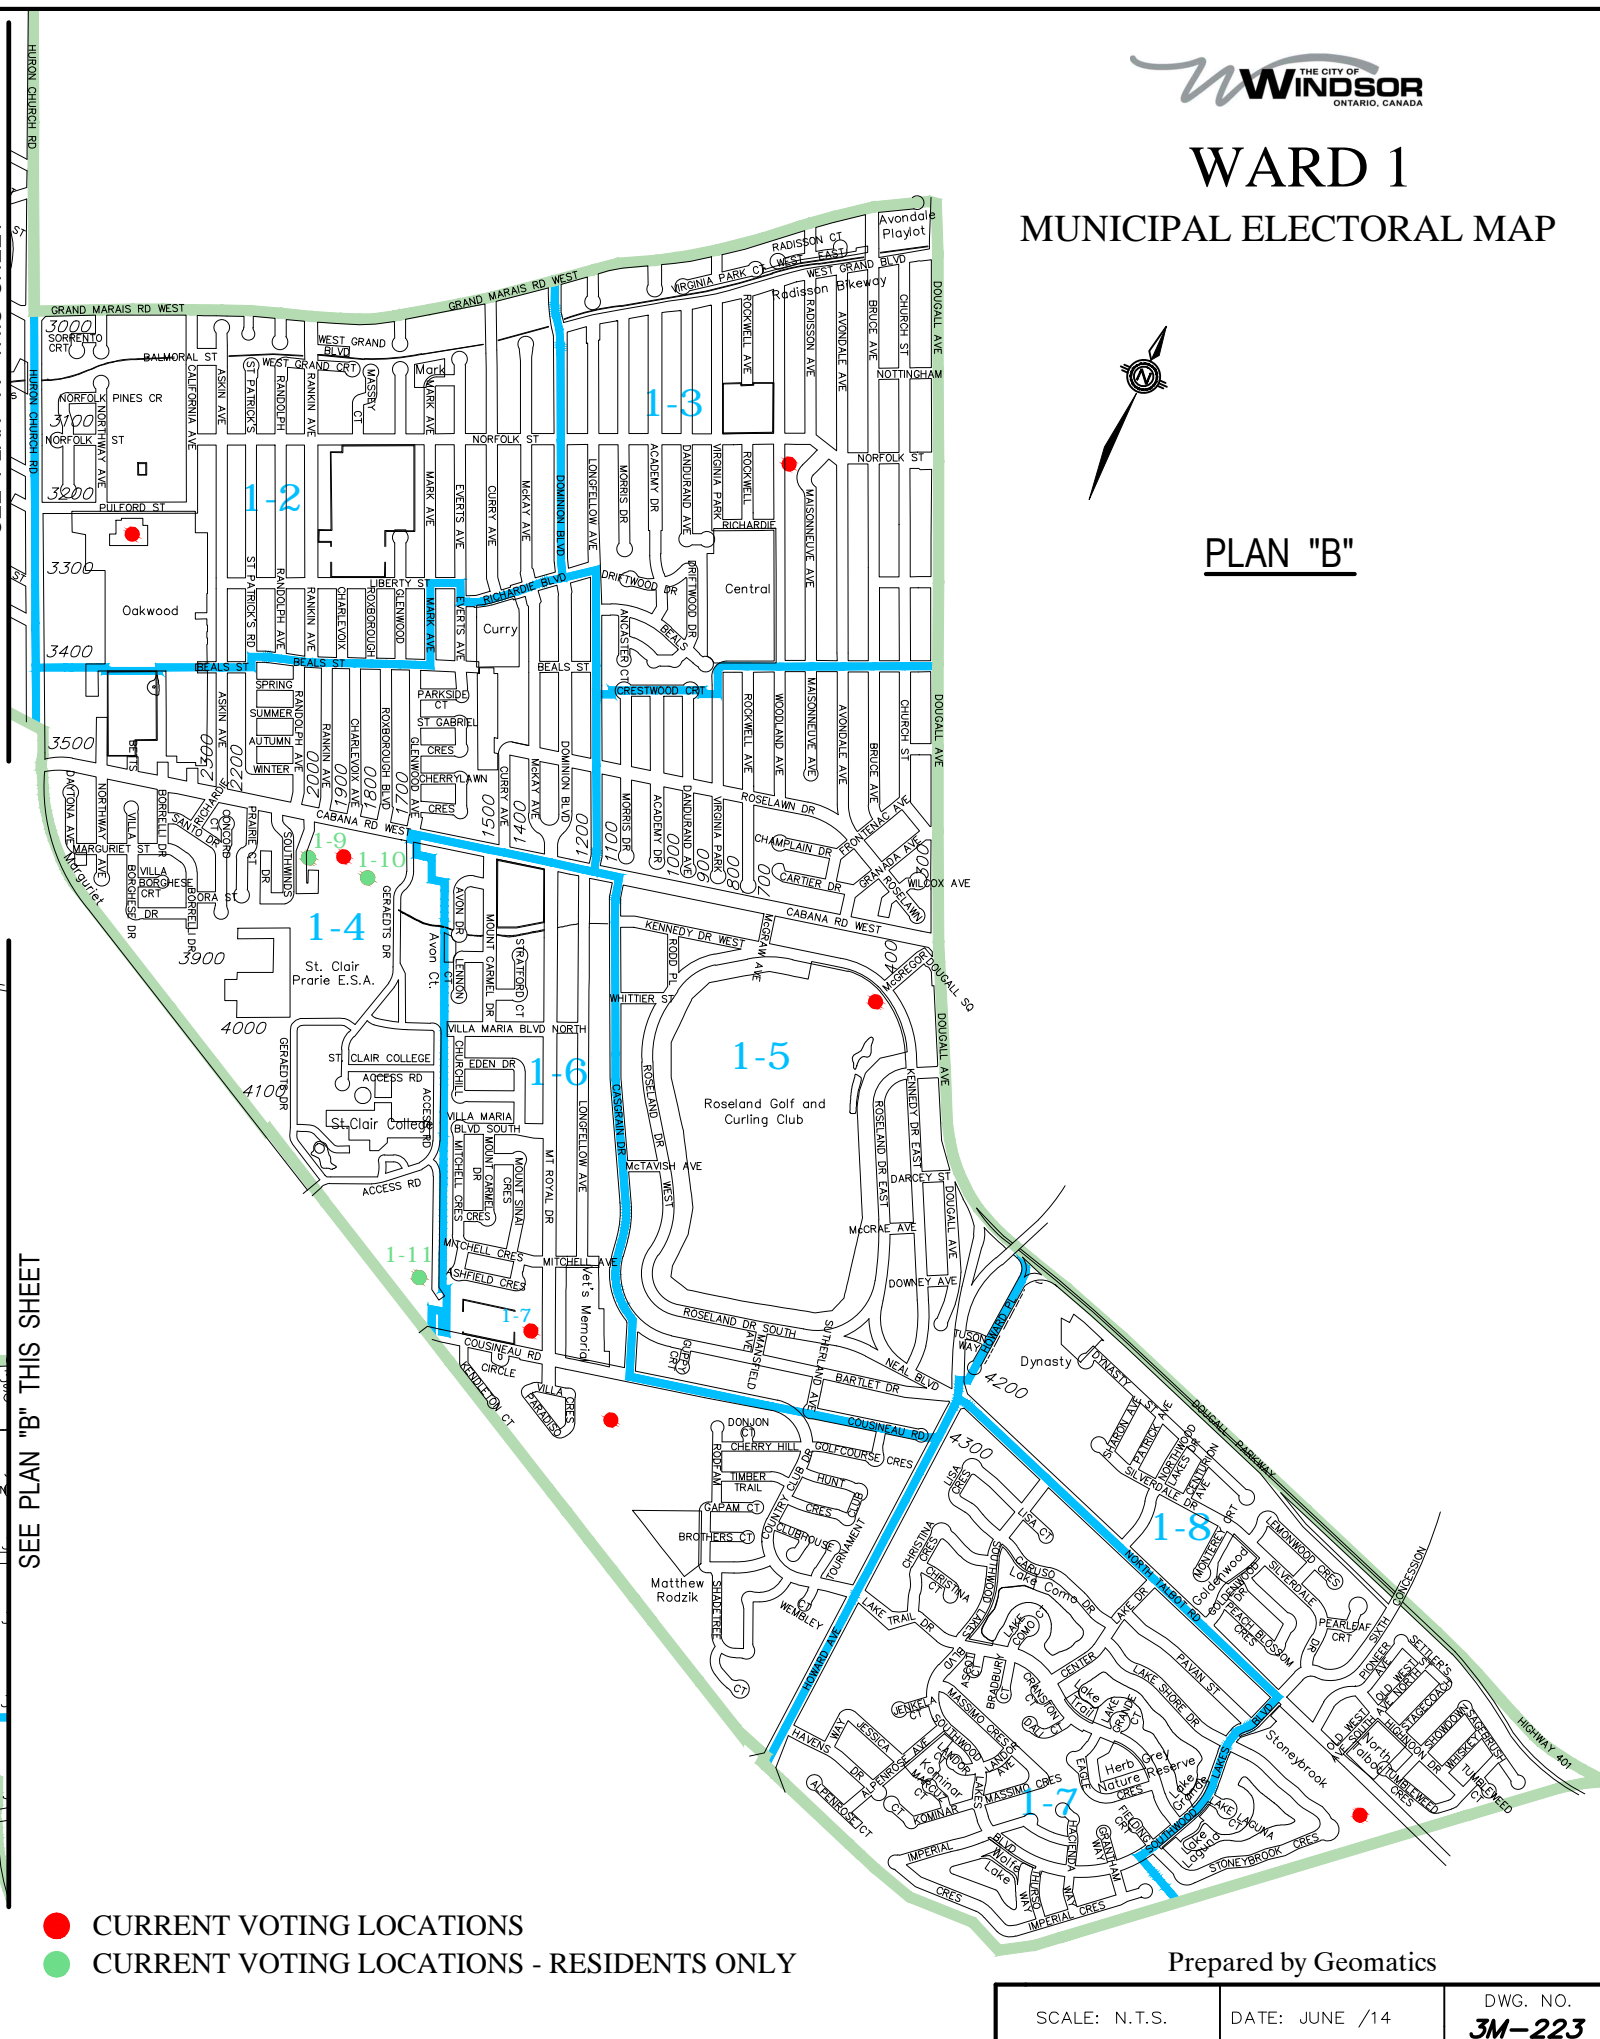

WARD 1 MUNICIPAL ELECTORAL MAP

- CURRENT VOTING LOCATIONS
- CURRENT VOTING LOCATIONS - RESIDENTS ONLY