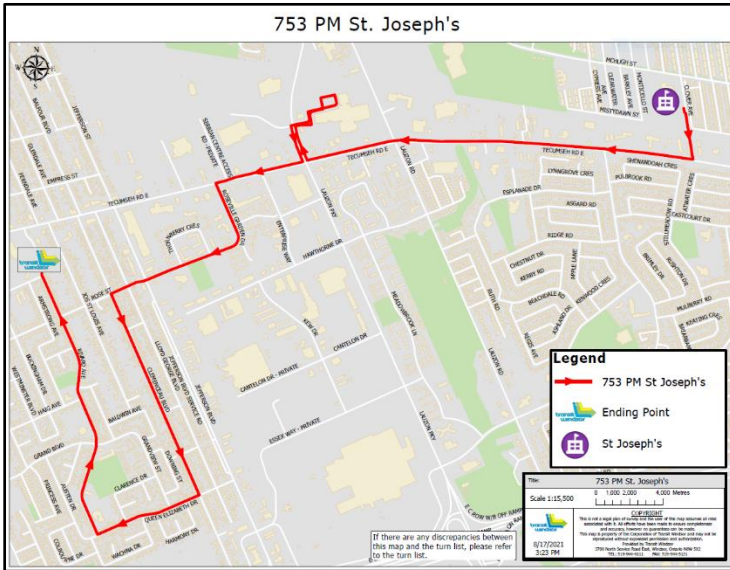

ST. JOSEPH'S HIGH SCHOOL EXTRAS

751 EXTRA

Depart St. Joseph's High School at **3:05 p.m.**

- Left on Tecumseh Road East
- Right on Robinet Road
- Right on Wildwood Drive
- Left on 2nd Forest Glade Drive
- Left on Esplanade Drive
- Right on Lilac Lane
- Right on Lauzon Road
- Left on Hawthorne Drive
- Left on Meadowbrook Lane
- Right on Essex Way

[Click on map to view full size.](#)

752 EXTRA

Depart St. Joseph's High School at **3:05 p.m.**

- Right on Tecumseh Road East
- Right on Lauzon Parkway into Tecumseh Mall

[Click on map to view full size.](#)

ST. JOSEPH'S HIGH SCHOOL EXTRAS

753 EXTRA

Depart St. Joseph's High School at **3:05 p.m.**

Click on map to view full size.

- Right on Tecumseh Road East
- Right on Lauzon Parkway into Tecumseh Mall
- Right on Tecumseh Road East
- Left on Roseville Garden Drive
- Left on Clemenceau Boulevard
- Right on Queen Elizabeth Drive
- Right on Rivard Avenue to Adstoll Avenue

754 EXTRA

Depart St. Joseph's High School at **3:05 p.m.**

Click on map to view full size.

- Right on Tecumseh Road East
- Left on Lincoln Road
- Left on Ypres Avenue
- Right on Walker Road
- Right on Ducharme Street
- Left on Holburn Street
- Right on 6th Concession
- Left on Provincial Road
- Left on Cabana Road
- Right on Dougall Avenue
- Right on Eugenie Street East
- Right on Lillian Avenue
- Left on Grand Marais Road East
- Right on Langlois Avenue
- Left on North Service Road