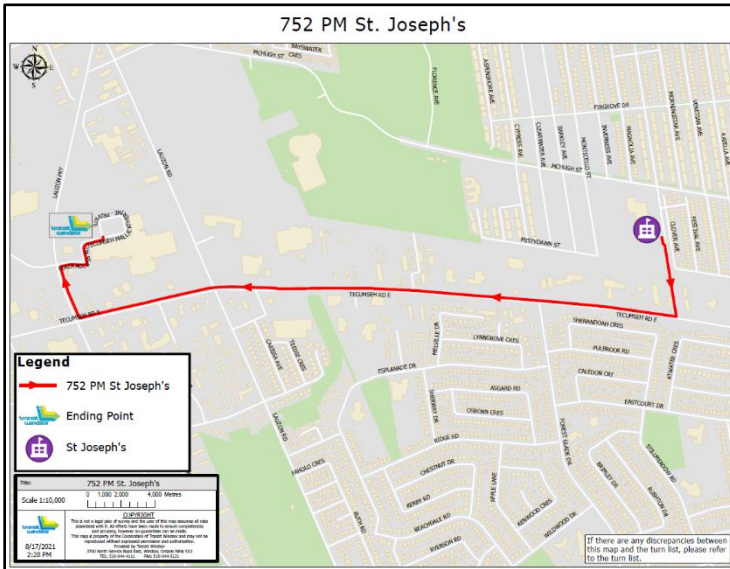

ST. JOSEPH'S HIGH SCHOOL EXTRAS

751 EXTRA

Depart St. Joseph's High School at **3:05 p.m.**

- Left on Tecumseh Road East
- Right on Robinet Road
- Right on Wildwood Drive
- Left on 2nd Forest Glade Drive
- Left on Esplanade Drive
- Right on Lilac Lane
- Right on Lauzon Road
- Left on Hawthorne Drive
- Left on Meadowbrook Lane
- Right on Essex Way

[Click on map to view full size.](#)

752 EXTRA

Depart St. Joseph's High School at **3:05 p.m.**

- Right on Tecumseh Road East
- Right on Lauzon Parkway into Tecumseh Mall

[Click on map to view full size.](#)

ST. JOSEPH'S HIGH SCHOOL EXTRAS

753 EXTRA

Depart St. Joseph's High School at **3:05 p.m.**

Click on map to view full size.

- Right on Tecumseh Road East
- Right on Lauzon Parkway into Tecumseh Mall
- Right on Tecumseh Road East
- Left on Roseville Garden Drive
- Left on Clemenceau Boulevard
- Right on Queen Elizabeth Drive
- Right on Rivard Avenue to Adstoll Avenue

754 EXTRA

Depart St. Joseph's High School at **3:05 p.m.**

Click on map to view full size.

- Right on Tecumseh Road East
- Left on Lincoln Road
- Left on Ypres Avenue
- Right on Walker Road
- Right on Ducharme Street
- Left on Holburn Street
- Right on 6th Concession
- Left on Provincial Road
- Left on Cabana Road
- Right on Dougall Avenue
- Right on Eugenie Street East
- Right on Lillian Avenue
- Left on Grand Marais Road East
- Right on Langlois Avenue
- Left on North Service Road