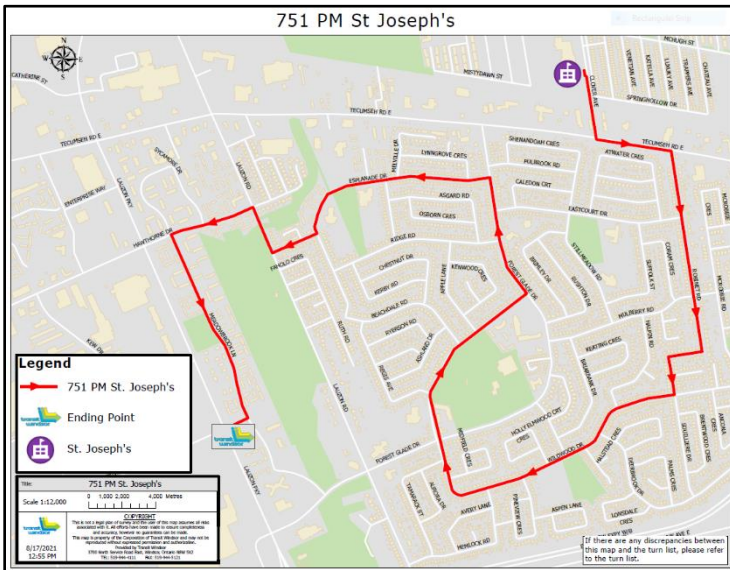

ST. JOSEPH'S HIGH SCHOOL EXTRAS

751 EXTRA

Depart St. Joseph's High School at **3:05 p.m.**

- Left on Tecumseh Road East
- Right on Robinet Road
- Right on Wildwood Drive
- Left on 2nd Forest Glade Drive
- Left on Esplanade Drive
- Right on Lilac Lane
- Right on Lauzon Road
- Left on Hawthorne Drive
- Left on Meadowbrook Lane
- Right on Essex Way

[Click on map to view full size.](#)

752 EXTRA

Depart St. Joseph's High School at **3:05 p.m.**

- Right on Tecumseh Road East
- Right on Lauzon Parkway into Tecumseh Mall

[Click on map to view full size.](#)

ST. JOSEPH'S HIGH SCHOOL EXTRAS

753 EXTRA

Depart St. Joseph's High School at **3:05 p.m.**

Click on map to view full size.

- Right on Tecumseh Road East
- Right on Lauzon Parkway into Tecumseh Mall
- Right on Tecumseh Road East
- Left on Roseville Garden Drive
- Left on Clemenceau Boulevard
- Right on Queen Elizabeth Drive
- Right on Rivard Avenue to Adstoll Avenue

754 EXTRA

Depart St. Joseph's High School at **3:05 p.m.**

Click on map to view full size.

- Right on Tecumseh Road East
- Left on Lincoln Road
- Left on Ypres Avenue
- Right on Walker Road
- Right on Ducharme Street
- Left on Holburn Street
- Right on 6th Concession
- Left on Provincial Road
- Left on Cabana Road
- Right on Dougall Avenue
- Right on Eugenie Street East
- Right on Lillian Avenue
- Left on Grand Marais Road East
- Right on Langlois Avenue
- Left on North Service Road