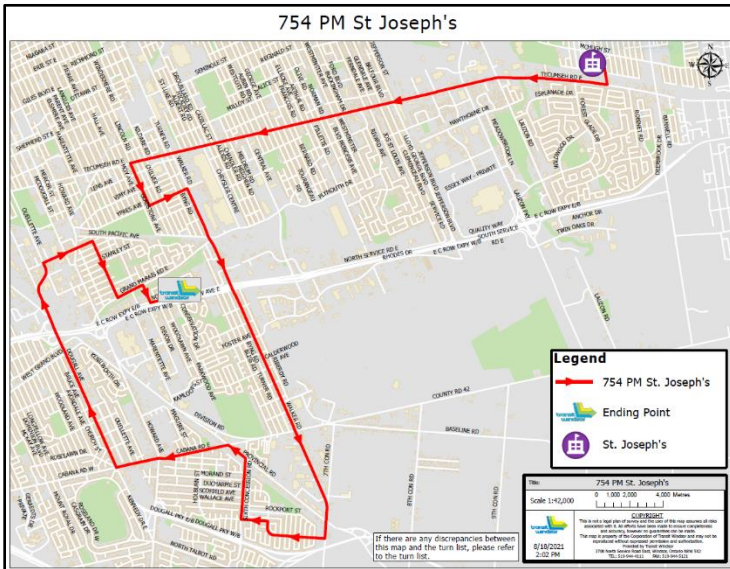

ST. JOSEPH'S HIGH SCHOOL EXTRAS

751 EXTRA

Depart St. Joseph's High School at **3:05 p.m.**

- Left on Tecumseh Road East
- Right on Robinet Road
- Right on Wildwood Drive
- Left on 2nd Forest Glade Drive
- Left on Esplanade Drive
- Right on Lilac Lane
- Right on Lauzon Road
- Left on Hawthorne Drive
- Left on Meadowbrook Lane
- Right on Essex Way

[Click on map to view full size.](#)

752 EXTRA

Depart St. Joseph's High School at **3:05 p.m.**

- Right on Tecumseh Road East
- Right on Lauzon Parkway into Tecumseh Mall

[Click on map to view full size.](#)

ST. JOSEPH'S HIGH SCHOOL EXTRAS

753 EXTRA

Depart St. Joseph's High School at **3:05 p.m.**

Click on map to view full size.

- Right on Tecumseh Road East
- Right on Lauzon Parkway into Tecumseh Mall
- Right on Tecumseh Road East
- Left on Roseville Garden Drive
- Left on Clemenceau Boulevard
- Right on Queen Elizabeth Drive
- Right on Rivard Avenue to Adstoll Avenue

754 EXTRA

Depart St. Joseph's High School at **3:05 p.m.**

Click on map to view full size.

- Right on Tecumseh Road East
- Left on Lincoln Road
- Left on Ypres Avenue
- Right on Walker Road
- Right on Ducharme Street
- Left on Holburn Street
- Right on 6th Concession
- Left on Provincial Road
- Left on Cabana Road
- Right on Dougall Avenue
- Right on Eugenie Street East
- Right on Lillian Avenue
- Left on Grand Marais Road East
- Right on Langlois Avenue
- Left on North Service Road