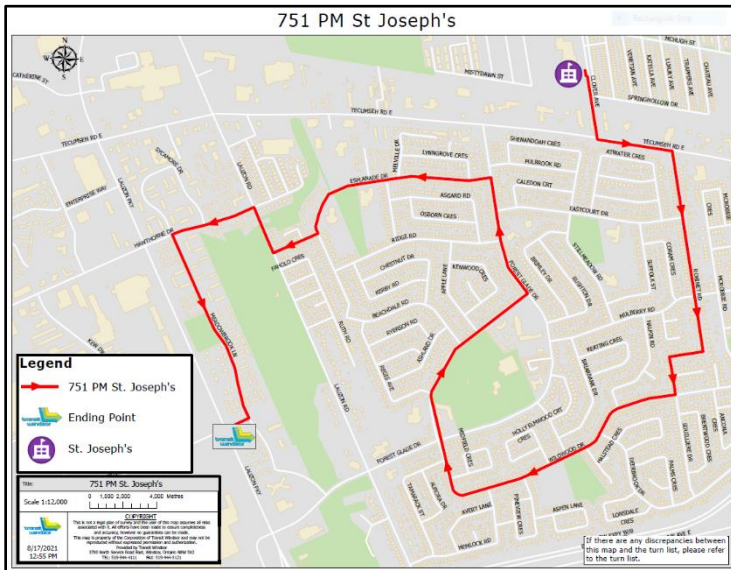

## 751 EXTRA

Depart St. Joseph's High School at **3:00 p.m.**

- Left on Tecumseh Road East
- Right on Robinet Road
- Right on Wildwood Drive
- Left on 2<sup>nd</sup> Forest Glade Drive
- Left on Esplanade Drive
- Right on Lilac Lane
- Right on Lauzon Road
- Left on Hawthorne Drive
- Left on Meadowbrook Lane
- Right on Essex Way

Click on map to view full size.

## 752 EXTRA

Depart St. Joseph's High School at **3:00 p.m.**

- Right on Tecumseh Road East
- Right on Lauzon Parkway into Tecumseh Mall

Click on map to view full size.

## 754 EXTRA

Depart St. Joseph's High School at **3:00 p.m.**

Click on map to view full size.

- Right on Tecumseh Road East
- Left on Lincoln Road
- Left on Ypres Avenue
- Right on Walker Road
- Right on Ducharme Street
- Left on Holburn Street
- Right on 6<sup>th</sup> Concession
- Left on Provincial Road
- Left on Cabana Road East
- Right on Dougall Avenue
- Thru to Ouellette Place
- Right on Eugenie Street East
- Right on Lillian Avenue
- Left on Grand Marais Road East
- Right on Langlois Avenue
- Left on North Service Road