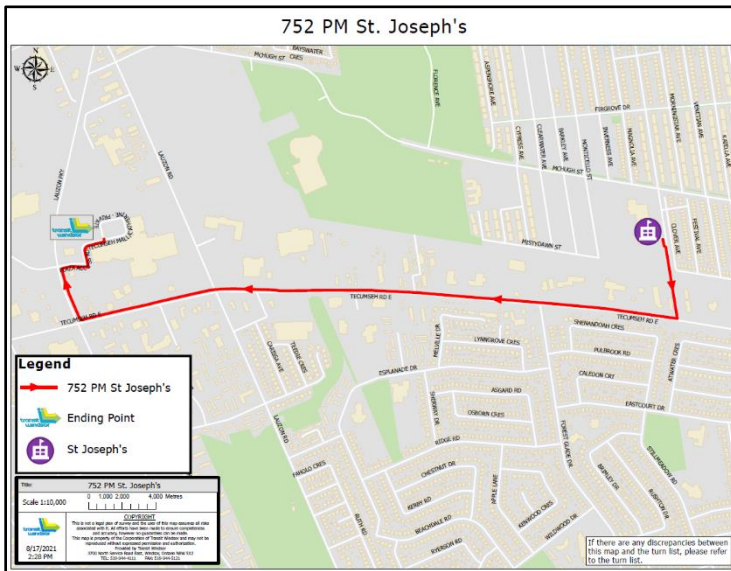

## 751 EXTRA

Depart St. Joseph's High School at **3:00 p.m.**

- Left on Tecumseh Road East
- Right on Robinet Road
- Right on Wildwood Drive
- Left on 2<sup>nd</sup> Forest Glade Drive
- Left on Esplanade Drive
- Right on Lilac Lane
- Right on Lauzon Road
- Left on Hawthorne Drive
- Left on Meadowbrook Lane
- Right on Essex Way

Click on map to view full size.

## 752 EXTRA

Depart St. Joseph's High School at **3:00 p.m.**

- Right on Tecumseh Road East
- Right on Lauzon Parkway into Tecumseh Mall

Click on map to view full size.

## 754 EXTRA

Depart St. Joseph's High School at **3:00 p.m.**

Click on map to view full size.

- Right on Tecumseh Road East
- Left on Lincoln Road
- Left on Ypres Avenue
- Right on Walker Road
- Right on Ducharme Street
- Left on Holburn Street
- Right on 6<sup>th</sup> Concession
- Left on Provincial Road
- Left on Cabana Road East
- Right on Dougall Avenue
- Thru to Ouellette Place
- Right on Eugenie Street East
- Right on Lillian Avenue
- Left on Grand Marais Road East
- Right on Langlois Avenue
- Left on North Service Road