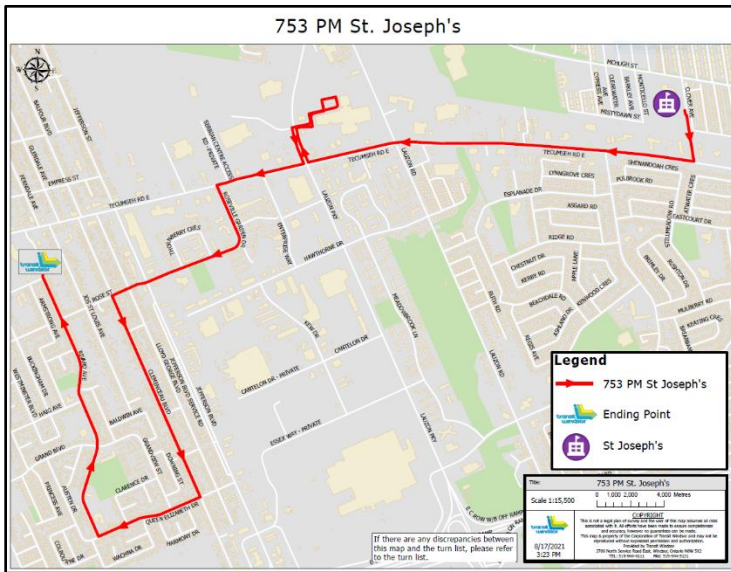

ST. JOSEPH'S HIGH SCHOOL EXTRAS

753 EXTRA

Depart St. Joseph's High School at **3:00 p.m.**

Click on map to view full size.

- Right on Tecumseh Road East
- Right on Lauzon Parkway into Tecumseh Mall
- Right on Tecumseh Road East
- Left on Roseville Garden Drive
- Left on Clemenceau Boulevard
- Right on Queen Elizabeth Drive
- Right on Rivard Avenue to Adstoll Avenue