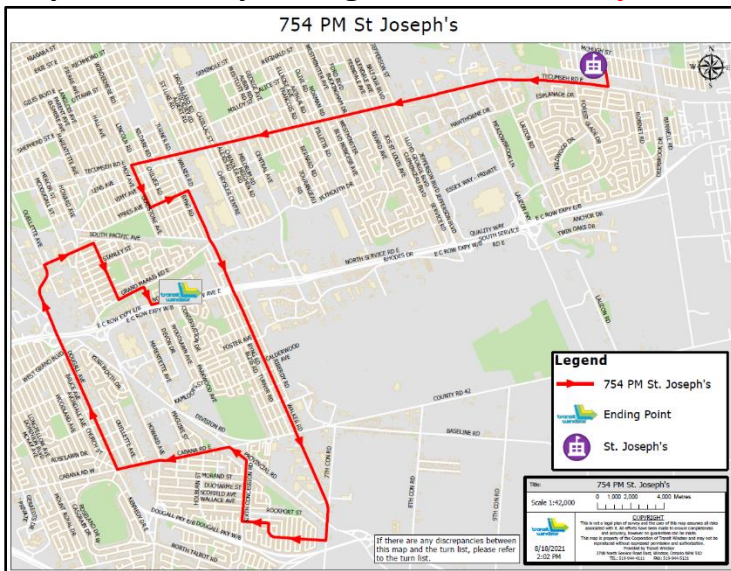

## 751 EXTRA

Depart St. Joseph's High School at **3:00 p.m.**

- Left on Tecumseh Road East
- Right on Robinet Road
- Right on Wildwood Drive
- Left on 2<sup>nd</sup> Forest Glade Drive
- Left on Esplanade Drive
- Right on Lilac Lane
- Right on Lauzon Road
- Left on Hawthorne Drive
- Left on Meadowbrook Lane
- Right on Essex Way

Click on map to view full size.

## 753 EXTRA

Depart St. Joseph's High School at **3:00 p.m.**

Click on map to view full size.

- Right on Tecumseh Road East
- Right on Lauzon Parkway into Tecumseh Mall
- Right on Tecumseh Road East
- Left on Roseville Garden Drive
- Left on Clemenceau Boulevard
- Right on Queen Elizabeth Drive
- Right on Rivard Avenue to Adstoll Avenue

## 754 EXTRA

Depart St. Joseph's High School at **3:00 p.m.**

Click on map to view full size.

- Right on Tecumseh Road East
- Left on Lincoln Road
- Left on Ypres Avenue
- Right on Walker Road
- Right on Ducharme Street
- Left on Holburn Street
- Right on 6<sup>th</sup> Concession
- Left on Provincial Road
- Left on Cabana Road East
- Right on Dougall Avenue
- Thru to Ouellette Place
- Right on Eugenie Street East
- Right on Lillian Avenue
- Left on Grand Marais Road East
- Right on Langlois Avenue
- Left on North Service Road