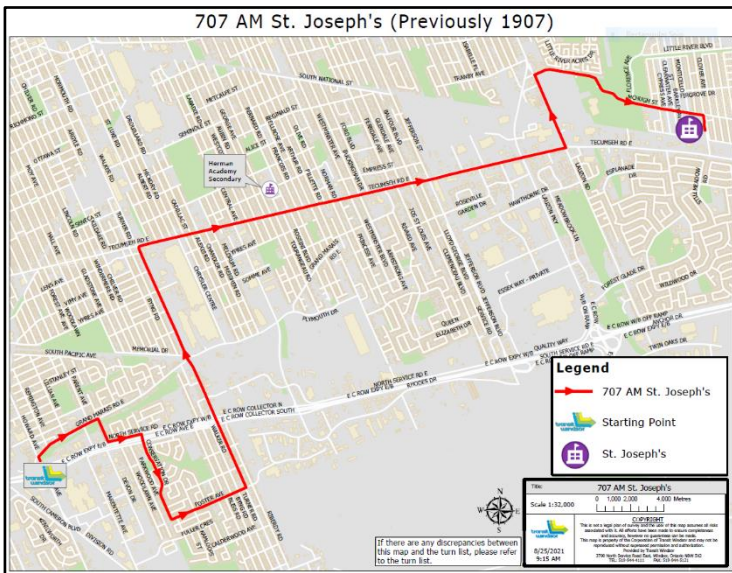

ST. JOSEPH'S HIGH SCHOOL EXTRAS

701 EXTRA

Depart Tecumseh Road East and Rivard Avenue at **8:05 a.m.**

Rivard Avenue to

Left on Queen Elizabeth Drive

Left on Clemenceau Boulevard

Right on Rose Street to Roseville Garden Drive

Right on Tecumseh Road East

Left on Banwell Road

Left on McHugh Street

Left on Clover Avenue

Arrive at St. Joseph's High School at 8:25 a.m.

Click on map to view full size.

707 EXTRA

Depart Howard Avenue and Grand Marais Road East at **7:37 a.m.**

Howard Avenue to

Right on Grand Marais Road East

Right on Langlois Avenue

Left on North Service Road East

Right on Conservation Drive

Left on Foster Avenue

Left on Walker Road

Right on Tecumseh Road East

Tecumseh & Central 7:52 a.m.

Left on Lauzon Road

Right on McHugh Street

Right on Clover Avenue

Arrive at St. Joseph's High School at 8:20 a.m.

Click on map to view full size.

708 EXTRA

Depart Essexway and Lauzon Parkway at **8:10 a.m.**