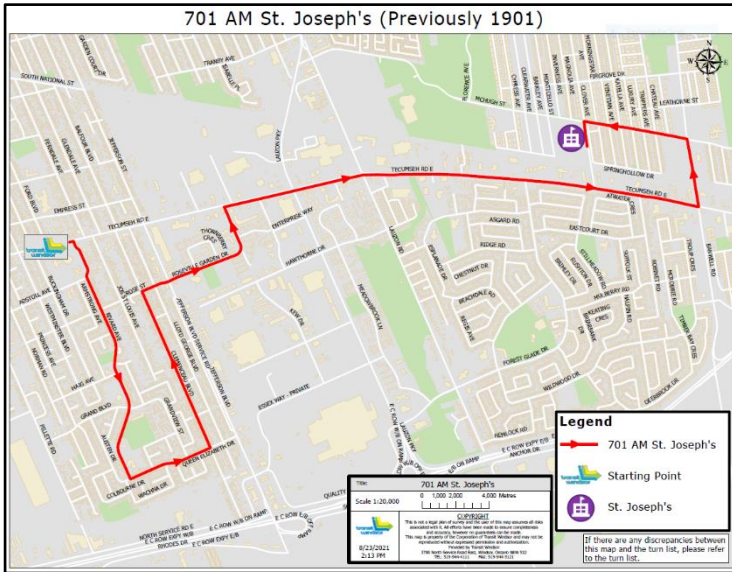

ST. JOSEPH'S HIGH SCHOOL EXTRAS

701 EXTRA

Depart Tecumseh Road East and Rivard Avenue at **8:05 a.m.**

Rivard Avenue to

Left on Queen Elizabeth Drive

Left on Clemenceau Boulevard

Right on Rose Street to Roseville Garden Drive

Right on Tecumseh Road East

Left on Banwell Road

Left on McHugh Street

Left on Clover Avenue

Arrive at St. Joseph's High School at 8:25 a.m.

Click on map to view full size.

707 EXTRA

Depart Howard Avenue and Grand Marais Road East at **7:37 a.m.**

Howard Avenue to

Right on Grand Marais Road East

Right on Langlois Avenue

Left on North Service Road East

Right on Conservation Drive

Left on Foster Avenue

Left on Walker Road

Right on Tecumseh Road East

Tecumseh & Central 7:52 a.m.

Left on Lauzon Road

Right on McHugh Street

Right on Clover Avenue

Arrive at St. Joseph's High School at 8:20 a.m.

Click on map to view full size.

708 EXTRA

Depart Essexway and Lauzon Parkway at **8:10 a.m.**