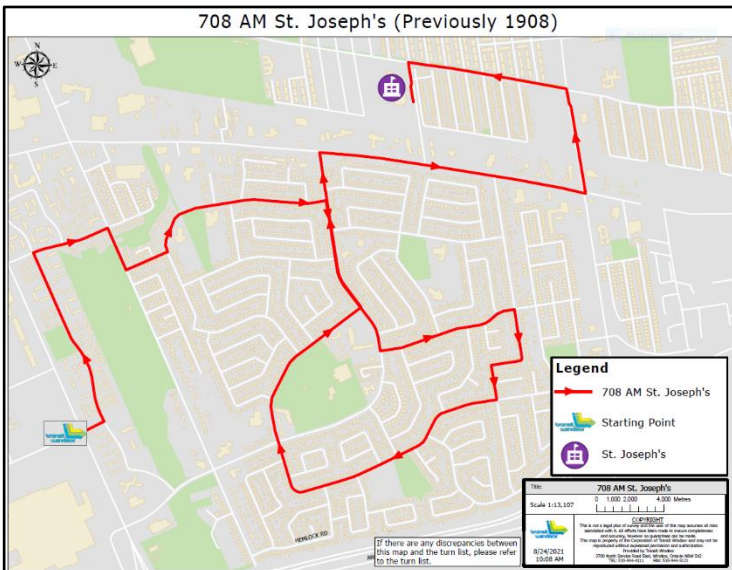

ST. JOSEPH'S HIGH SCHOOL EXTRAS

701 EXTRA

Depart Tecumseh Road East and Rivard Avenue at **8:05 a.m.**

Rivard Avenue to

Left on Queen Elizabeth Drive

Left on Clemenceau Boulevard

Right on Rose Street to Roseville Garden Drive

Right on Tecumseh Road East

Left on Banwell Road

Left on McHugh Street

Left on Clover Avenue

Arrive at St. Joseph's High School at 8:25 a.m.

Click on map to view full size.

707 EXTRA

Depart Howard Avenue and Grand Marais Road East at **7:37 a.m.**

Tecumseh & Central 7:52 a.m.

Left on Lauzon Road

Right on McHugh Street

Right on Clover Avenue

Arrive at St. Joseph's High School at 8:20 a.m.

Click on map to view full size.

708 EXTRA

Depart Essexway and Lauzon Parkway at **8:10 a.m.**

Left on Meadowbrook Lane

Right on Hawthorne Drive

Right on Lauzon Road

Left on Lilac Lane

Left on Esplanade Drive

Right on Forest Glade Drive

Left on Mulberry Road

Right on Robinet Road