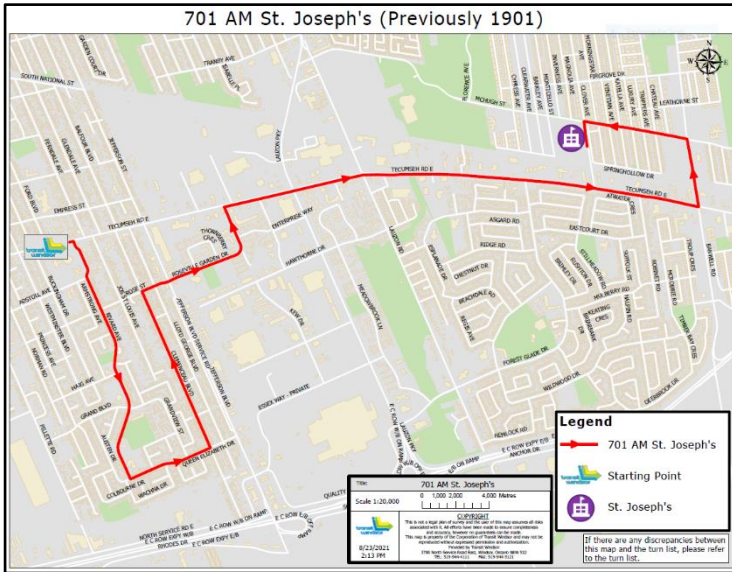

ST. JOSEPH'S HIGH SCHOOL EXTRAS

701 EXTRA

Depart Tecumseh Road East and Rivard Avenue at **8:05 a.m.**

Rivard Avenue to

Left on Queen Elizabeth Drive

Left on Clemenceau Boulevard

Right on Rose Street to Roseville Garden Drive

Right on Tecumseh Road East

Left on Banwell Road

Left on McHugh Street

Left on Clover Avenue

Arrive at St. Joseph's High School at **8:25 a.m.**

Click on map to view full size.

707 EXTRA

Depart Howard Avenue and Grand Marais Road East at **7:37 a.m.**

Howard Avenue to

Right on Grand Marais Road East

Right on Langlois Avenue

Left on North Service Road East

Right on Conservation Drive

Left on Foster Avenue

Right on Tecumseh Road East

Left on Lauzon Road

Right on McHugh Street

Right on Clover Avenue

Arrive at St. Joseph's High School at **8:20 a.m.**

Click on map to view full size.

708 EXTRA

Depart Essexway and Lauzon Parkway at **8:10 a.m.**

Left on Meadowbrook Lane