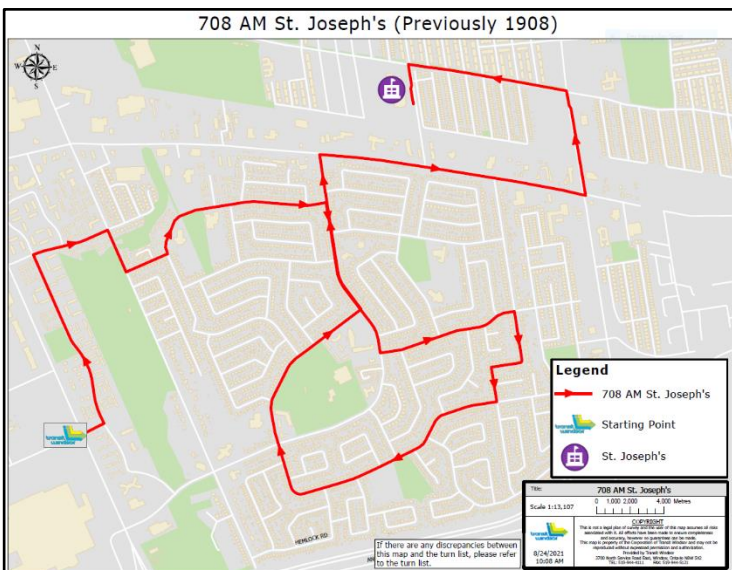

ST. JOSEPH'S HIGH SCHOOL EXTRAS

701 EXTRA

Depart Tecumseh Road East and Rivard Avenue at **8:05 a.m.**

Rivard Avenue to

Left on Queen Elizabeth Drive

Left on Clemenceau Boulevard

Right on Rose Street to Roseville Garden Drive

Right on Tecumseh Road East

Left on Banwell Road

Left on McHugh Street

Left on Clover Avenue

Arrive at St. Joseph's High School at **8:25 a.m.**

Click on map to view full size.

707 EXTRA

Depart Howard Avenue and Grand Marais Road East at **7:37 a.m.**

Right on McHugh Street

Right on Clover Avenue

Arrive at St. Joseph's High School at **8:20 a.m.**

Click on map to view full size.

708 EXTRA

Depart Essexway and Lauzon Parkway at **8:10 a.m.**

Left on Meadowbrook Lane

Right on Hawthorne Drive

Right on Lauzon Road

Left on Lilac Lane

Left on Esplanade Drive

Right on Forest Glade Drive

Left on Mulberry Road

Right on Robinet Road

Right on Wildwood Drive