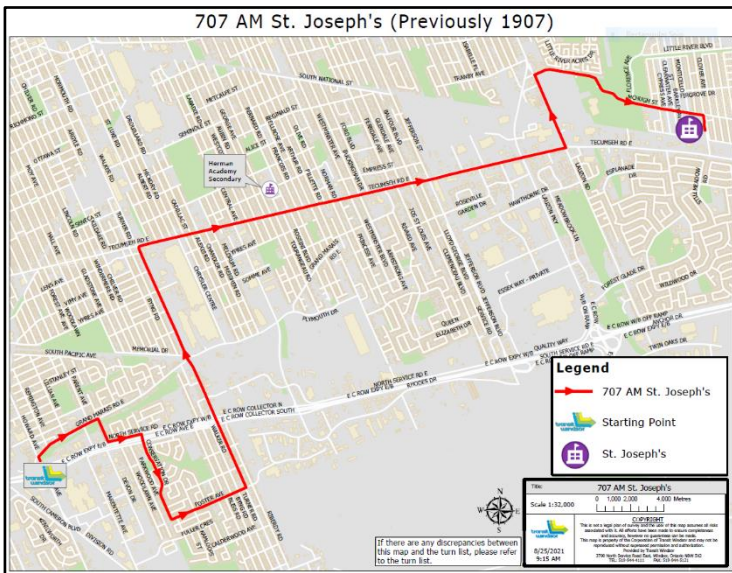

ST. JOSEPH'S HIGH SCHOOL EXTRAS

701 EXTRA

Depart Tecumseh Road East and Rivard Avenue at **8:05 a.m.**

Rivard Avenue to

Left on Queen Elizabeth Drive

Left on Clemenceau Boulevard

Right on Rose Street to Roseville Garden Drive

Right on Tecumseh Road East

Left on Banwell Road

Left on McHugh Street

Left on Clover Avenue

Arrive at St. Joseph's High School at **8:25 a.m.**

Click on map to view full size.

707 EXTRA

Depart Howard Avenue and Grand Marais Road East at **7:37 a.m.**

Howard Avenue to

Right on Grand Marais Road East

Right on Langlois Avenue

Left on North Service Road East

Right on Conservation Drive

Left on Foster Avenue

Right on Tecumseh Road East

Left on Lauzon Road

Right on McHugh Street

Right on Clover Avenue

Arrive at St. Joseph's High School at **8:20 a.m.**

Click on map to view full size.

708 EXTRA

Depart Essexway and Lauzon Parkway at **8:10 a.m.**

Left on Meadowbrook Lane