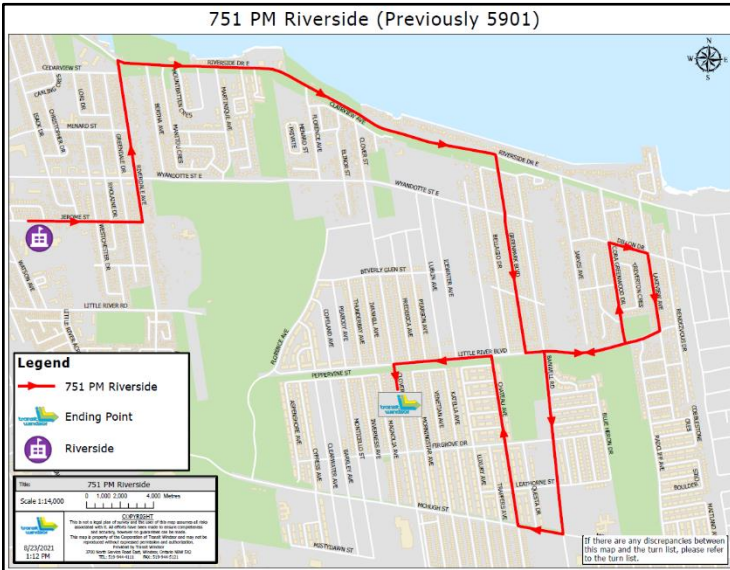

RIVERSIDE HIGH SCHOOL EXTRAS

751 EXTRA

Depart Jerome Street at **2:15 p.m.**

Click on map to view full size.

- Left on Riverdale Avenue
- Right on Riverside Drive East
- Right on Greenpark Boulevard
- Left on Little River Road
- Left on Cora Greenwood Drive
- Right on Dillon Drive
- Right on Lakeview Avenue
- Right on Little River Road
- Left on Banwell Road
- Right on McHugh Street
- Right on Chateau Avenue
- Left on Little River Road
- Left on Clover Avenue

752 EXTRA

Depart Jerome Street at **2:15 p.m.**

Click on map to view full size.

- Right on Riverdale thru to Little River Acres Drive
- Left on Darfield Road
- Right on McHugh Street
- Left on Lauzon Road
- Left on Lilac Lane
- Left on Esplanade Drive
- Right on Forest Glade Drive
- Left on Eastcourt Drive
- Right on Robinet Road
- Right on Mulberry road
- Left on Halpin Road
- Right on Wildwood Drive
- Left on 2nd Forest Glade Drive to Tecumseh Road East
- Left on Banwell Road
- Left on McHugh Street
- Left on Clover Avenue

RIVERSIDE HIGH SCHOOL EXTRAS

753 Extra

Depart Jerome Street at **2:15 p.m.**

Right on Riverdale thru to Little River Acres Drive

Left on Darfield Road

Right on McHugh Street

Left on Lauzon Road

Left on Lilac Lane

Depart Jerome Street at **2:15 p.m.**

Right on Riverdale thru to Little River Acres Drive

Left on Darfield Road

Right on McHugh Street

Left on Lauzon Road

Left on Lilac Lane

Left on Esplanade Drive

Right on Forest Glade Drive