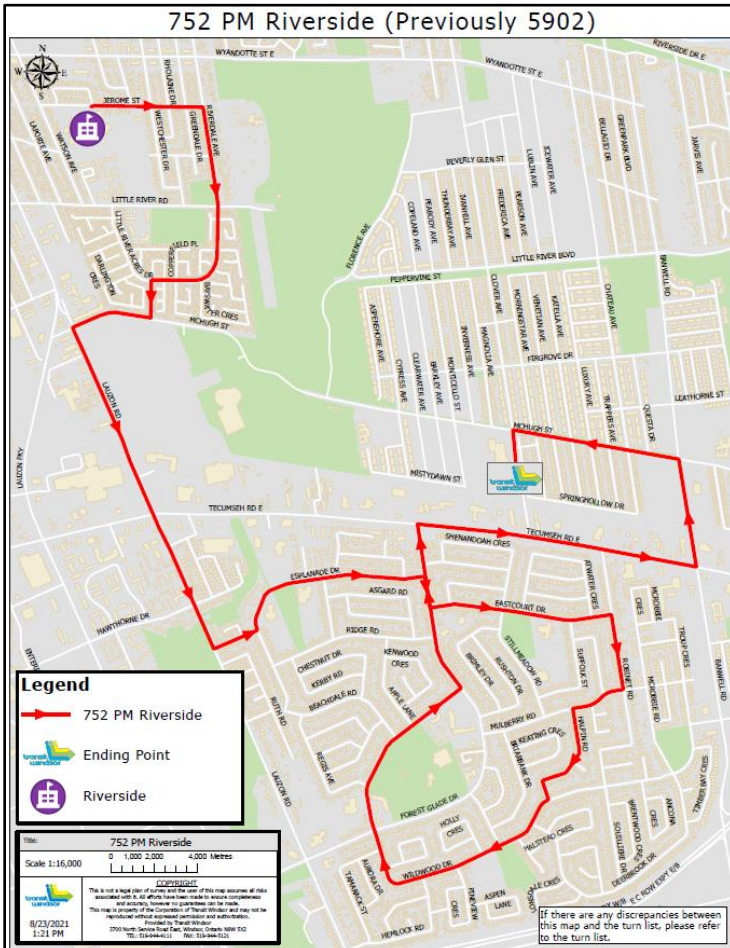

RIVERSIDE HIGH SCHOOL EXTRAS

751 EXTRA

Depart Jerome Street at **2:15 p.m.**

Click on map to view full size.

- Left on Riverdale Avenue
- Right on Riverside Drive East
- Right on Greenpark Boulevard
- Left on Little River Road
- Left on Cora Greenwood Drive
- Right on Dillon Drive
- Right on Lakeview Avenue
- Right on Little River Road
- Left on Banwell Road
- Right on McHugh Street
- Right on Chateau Avenue
- Left on Little River Road
- Left on Clover Avenue

752 EXTRA

Depart Jerome Street at **2:15 p.m.**

Click on map to view full size.

- Right on Riverdale thru to Little River Acres Drive
- Left on Darfield Road
- Right on McHugh Street
- Left on Lauzon Road
- Left on Lilac Lane
- Left on Esplanade Drive
- Right on Forest Glade Drive
- Left on Eastcourt Drive
- Right on Robinet Road
- Right on Mulberry road
- Left on Halpin Road
- Right on Wildwood Drive
- Left on 2nd Forest Glade Drive to Tecumseh Road East
- Left on Banwell Road
- Left on McHugh Street
- Left on Clover Avenue

RIVERSIDE HIGH SCHOOL EXTRAS

753 Extra

Depart Jerome Street at **2:15 p.m.**

Right on Riverdale thru to Little River Acres Drive

Left on Darfield Road

Right on McHugh Street

Left on Lauzon Road

Left on Lilac Lane

Depart Jerome Street at **2:15 p.m.**

Right on Riverdale thru to Little River Acres Drive

Left on Darfield Road

Right on McHugh Street

Left on Lauzon Road

Left on Lilac Lane

Left on Esplanade Drive

Right on Forest Glade Drive