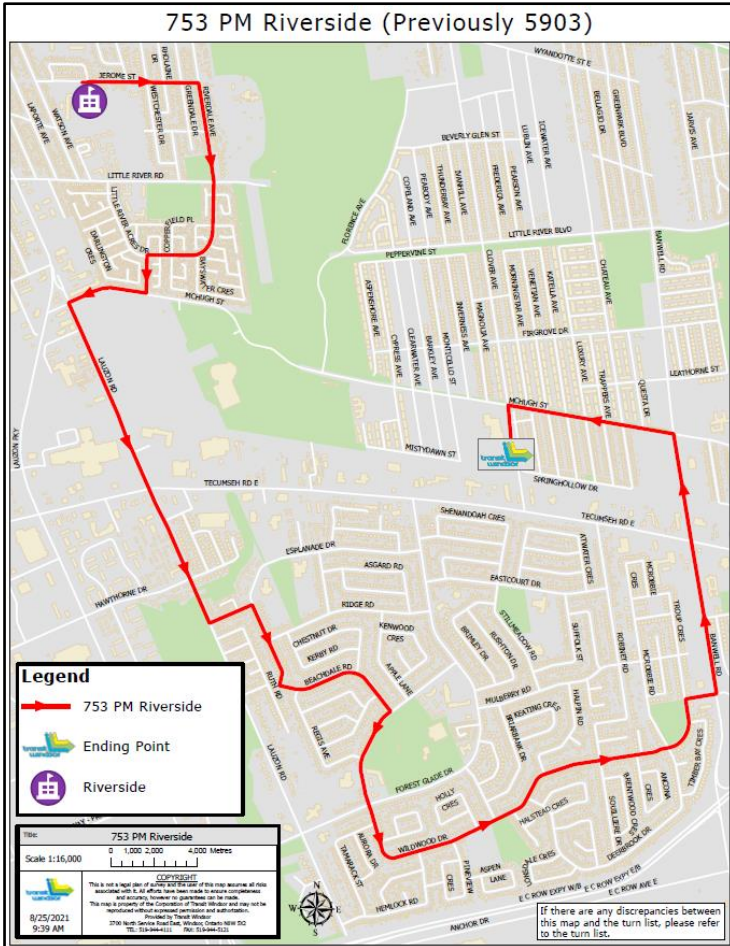

RIVERSIDE HIGH SCHOOL EXTRAS

751 EXTRA

Depart Jerome Street at **2:15 p.m.**

Click on map to view full size.

- Left on Riverdale Avenue
- Right on Riverside Drive East
- Right on Greenpark Boulevard
- Left on Little River Road
- Left on Cora Greenwood Drive
- Right on Dillon Drive
- Right on Lakeview Avenue
- Right on Little River Road
- Left on Banwell Road
- Right on McHugh Street
- Right on Chateau Avenue
- Left on Little River Road
- Left on Clover Avenue

752 EXTRA

Depart Jerome Street at **2:15 p.m.**

Click on map to view full size.

- Right on Riverdale thru to Little River Acres Drive
- Left on Darfield Road
- Right on McHugh Street
- Left on Lauzon Road
- Left on Lilac Lane
- Left on Esplanade Drive
- Right on Forest Glade Drive
- Left on Eastcourt Drive
- Right on Robinet Road
- Right on Mulberry road
- Left on Halpin Road
- Right on Wildwood Drive
- Left on 2nd Forest Glade Drive to Tecumseh Road East
- Left on Banwell Road
- Left on McHugh Street
- Left on Clover Avenue

RIVERSIDE HIGH SCHOOL EXTRAS

753 Extra

Depart Jerome Street at **2:15 p.m.**

Right on Riverdale thru to Little River Acres Drive

Left on Darfield Road

Right on McHugh Street

Left on Lauzon Road

Left on Lilac Lane

Depart Jerome Street at **2:15 p.m.**

Right on Riverdale thru to Little River Acres Drive

Left on Darfield Road

Right on McHugh Street

Left on Lauzon Road

Left on Lilac Lane

Left on Esplanade Drive

Right on Forest Glade Drive