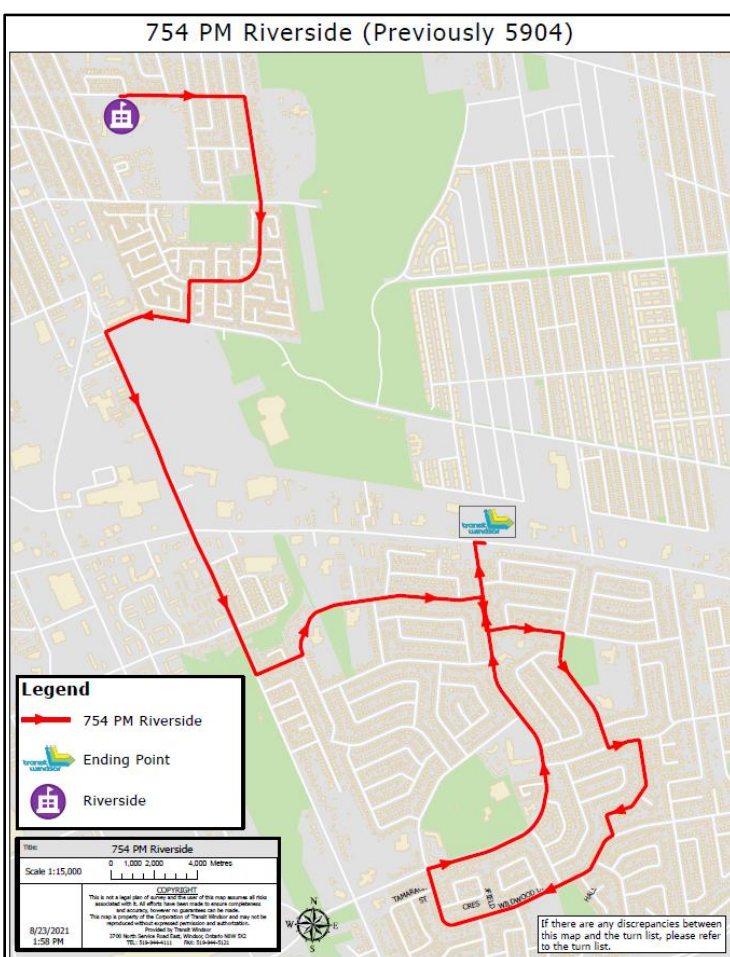

RIVERSIDE HIGH SCHOOL EXTRAS

751 EXTRA

Depart Jerome Street at **2:15 p.m.**

Click on map to view full size.

- Left on Riverdale Avenue
- Right on Riverside Drive East
- Right on Greenpark Boulevard
- Left on Little River Road
- Left on Cora Greenwood Drive
- Right on Dillon Drive
- Right on Lakeview Avenue
- Right on Little River Road
- Left on Banwell Road
- Right on McHugh Street
- Right on Chateau Avenue
- Left on Little River Road
- Left on Clover Avenue

752 EXTRA

Depart Jerome Street at **2:15 p.m.**

Click on map to view full size.

- Right on Riverdale thru to Little River Acres Drive
- Left on Darfield Road
- Right on McHugh Street
- Left on Lauzon Road
- Left on Lilac Lane
- Left on Esplanade Drive
- Right on Forest Glade Drive
- Left on Eastcourt Drive
- Right on Robinet Road
- Right on Mulberry road
- Left on Halpin Road
- Right on Wildwood Drive
- Left on 2nd Forest Glade Drive to Tecumseh Road East
- Left on Banwell Road
- Left on McHugh Street
- Left on Clover Avenue

RIVERSIDE HIGH SCHOOL EXTRAS

753 Extra

Depart Jerome Street at **2:15 p.m.**

Right on Riverdale thru to Little River Acres Drive

Left on Darfield Road

Right on McHugh Street

Left on Lauzon Road

Left on Lilac Lane

Depart Jerome Street at **2:15 p.m.**

Right on Riverdale thru to Little River Acres Drive

Left on Darfield Road

Right on McHugh Street

Left on Lauzon Road

Left on Lilac Lane

Left on Esplanade Drive

Right on Forest Glade Drive