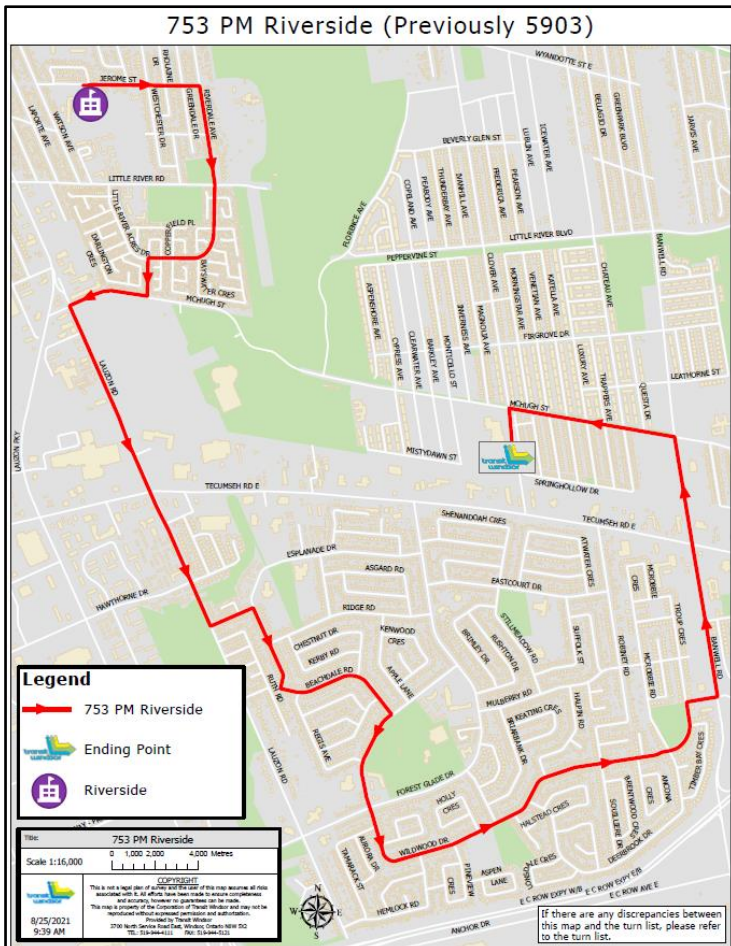

RIVERSIDE HIGH SCHOOL EXTRAS

751 EXTRA

Depart Jerome Street at **2:28 p.m.**

Click on map to view full size.

- Left on Riverdale Avenue
- Left on Wyandotte Street East
- Left on Martinique
- Right on Riverside Drive East
- Right on Greenpark Boulevard
- Left on Little River Road
- Left on Cora Greenwood Drive
- Right on Dillon Drive
- Right on Lakeview Avenue
- Right on Little River Road
- Left on Banwell Road
- Right on McHugh Street
- Right on Chateau Avenue
- Left on Little River Road
- Left on Clover Avenue

752 EXTRA

Depart Jerome Street at **2:28 p.m.**

Click on map to view full size.

- Right on Riverdale thru to Little River Acres Drive
- Left on Darfield Road
- Right on McHugh Street
- Left on Lauzon Road
- Left on Lilac Lane
- Left on Esplanade Drive
- Right on Forest Glade Drive
- Left on Eastcourt Drive
- Right on Robinet Road
- Right on Mulberry road
- Left on Halpin Road
- Right on Wildwood Drive
- Left on 2nd Forest Glade Drive to
- Right on Tecumseh Road East
- Left on Banwell Road
- Left on McHugh Street
- Left on Clover Avenue

RIVERSIDE HIGH SCHOOL EXTRAS

753 Extra

Depart Jerome Street at **2:28 p.m.**

Right on Riverdale thru to Little River Acres Drive

Left on Darfield Road

Right on McHugh Street

Left on Lauzon Road

Left on Lilac Lane

Depart Jerome Street at **2:28 p.m.**

Right on Riverdale thru to Little River Acres Drive

Left on Darfield Road

Right on McHugh Street

Left on Lauzon Road

Left on Lilac Lane

Left on Esplanade Drive

Right on Forest Glade Drive