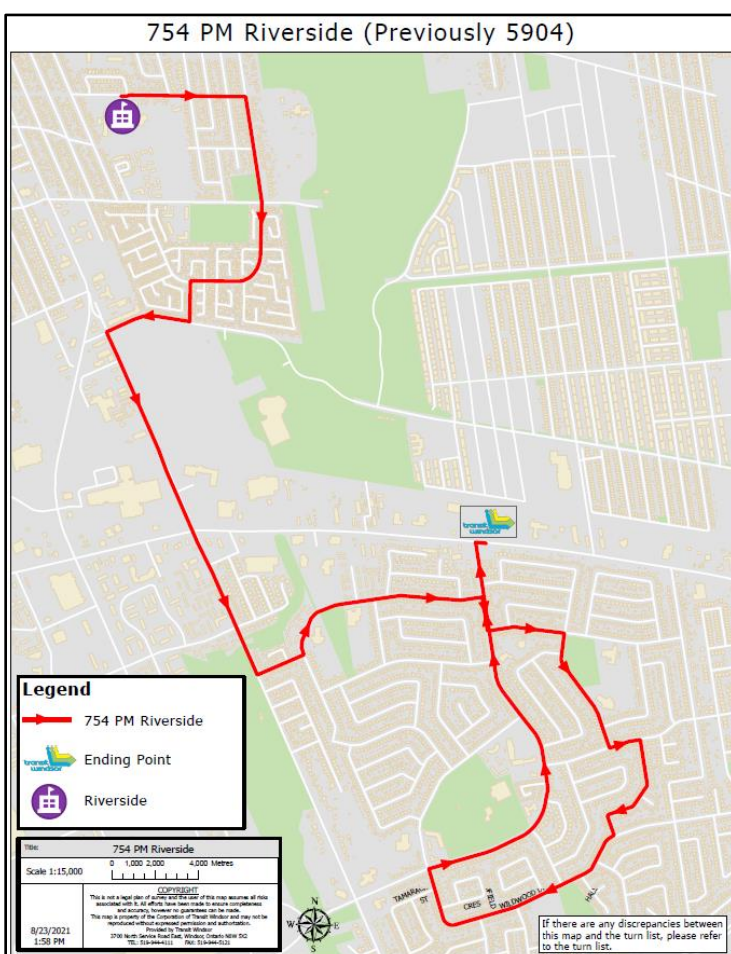

RIVERSIDE HIGH SCHOOL EXTRAS

751 EXTRA

Depart Jerome Street at **2:28 p.m.**

Click on map to view full size.

- Left on Riverdale Avenue
- Left on Wyandotte Street East
- Left on Martinique
- Right on Riverside Drive East
- Right on Greenpark Boulevard
- Left on Little River Road
- Left on Cora Greenwood Drive
- Right on Dillon Drive
- Right on Lakeview Avenue
- Right on Little River Road
- Left on Banwell Road
- Right on McHugh Street
- Right on Chateau Avenue
- Left on Little River Road
- Left on Clover Avenue

752 EXTRA

Depart Jerome Street at **2:28 p.m.**

Click on map to view full size.

- Right on Riverdale thru to Little River Acres Drive
- Left on Darfield Road
- Right on McHugh Street
- Left on Lauzon Road
- Left on Lilac Lane
- Left on Esplanade Drive
- Right on Forest Glade Drive
- Left on Eastcourt Drive
- Right on Robinet Road
- Right on Mulberry road
- Left on Halpin Road
- Right on Wildwood Drive
- Left on 2nd Forest Glade Drive to
- Right on Tecumseh Road East
- Left on Banwell Road
- Left on McHugh Street
- Left on Clover Avenue

RIVERSIDE HIGH SCHOOL EXTRAS

753 Extra

Depart Jerome Street at **2:28 p.m.**

Right on Riverdale thru to Little River Acres Drive

Left on Darfield Road

Right on McHugh Street

Left on Lauzon Road

Left on Lilac Lane

Depart Jerome Street at **2:28 p.m.**

Right on Riverdale thru to Little River Acres Drive

Left on Darfield Road

Right on McHugh Street

Left on Lauzon Road

Left on Lilac Lane

Left on Esplanade Drive

Right on Forest Glade Drive