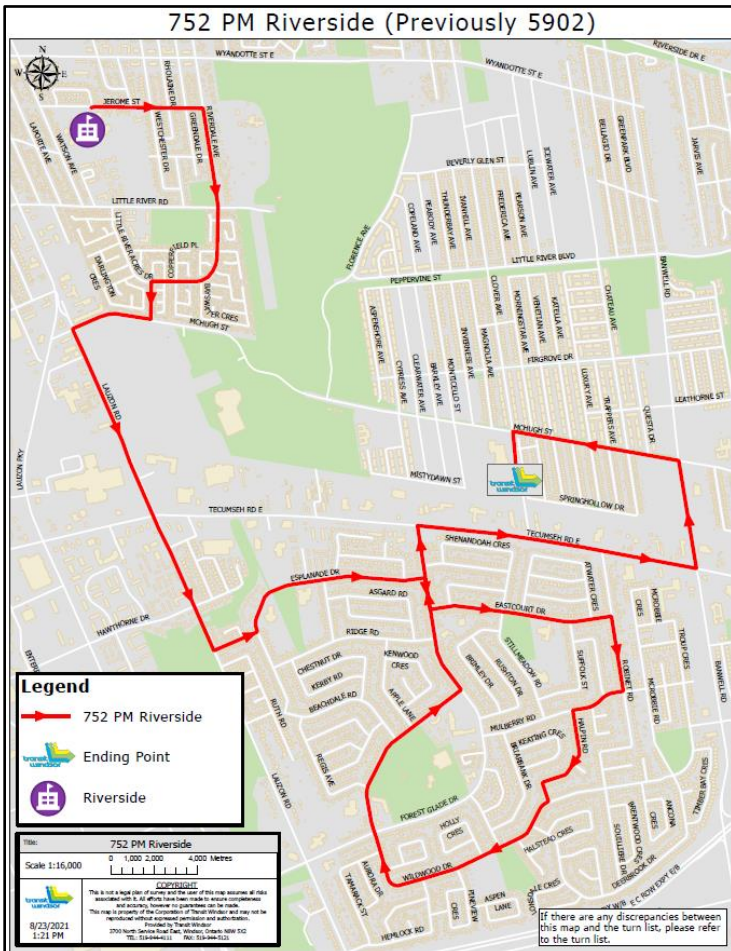

RIVERSIDE HIGH SCHOOL EXTRAS

751 EXTRA

Depart Jerome Street at **2:28 p.m.**

Click on map to view full size.

- Left on Riverdale Avenue
- Left on Wyandotte Street East
- Left on Martinique
- Right on Riverside Drive East
- Right on Greenpark Boulevard
- Left on Little River Road
- Left on Cora Greenwood Drive
- Right on Dillon Drive
- Right on Lakeview Avenue
- Right on Little River Road
- Left on Banwell Road
- Right on McHugh Street
- Right on Chateau Avenue
- Left on Little River Road
- Left on Clover Avenue

752 EXTRA

Depart Jerome Street at **2:28 p.m.**

Click on map to view full size.

- Right on Riverdale thru to Little River Acres Drive
- Left on Darfield Road
- Right on McHugh Street
- Left on Lauzon Road
- Left on Lilac Lane
- Left on Esplanade Drive
- Right on Forest Glade Drive
- Left on Eastcourt Drive
- Right on Robinet Road
- Right on Mulberry road
- Left on Halpin Road
- Right on Wildwood Drive
- Left on 2nd Forest Glade Drive to
- Right on Tecumseh Road East
- Left on Banwell Road
- Left on McHugh Street
- Left on Clover Avenue

RIVERSIDE HIGH SCHOOL EXTRAS

753 Extra

Depart Jerome Street at **2:28 p.m.**

Right on Riverdale thru to Little River Acres Drive

Left on Darfield Road

Right on McHugh Street

Left on Lauzon Road

Left on Lilac Lane

Depart Jerome Street at **2:28 p.m.**

Right on Riverdale thru to Little River Acres Drive

Left on Darfield Road

Right on McHugh Street

Left on Lauzon Road

Left on Lilac Lane

Left on Esplanade Drive

Right on Forest Glade Drive