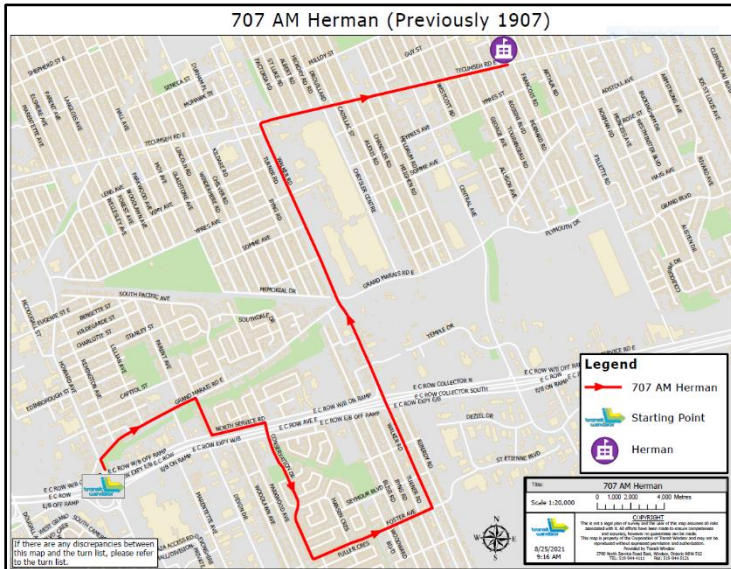

HERMAN HIGH SCHOOL EXTRA

707 EXTRA

Depart Howard Avenue and Grand Marais Road East at **7:37 a.m.**

Howard Avenue to
Right on Grand Marais Road East
Right on Langlois Avenue
Left on North Service Road East
Right on Conservation Drive
Left on Foster Avenue
Left on Walker Road
Right on Tecumseh Road East
Arrive at Tecumseh Road East and Bernard Road

(Students get off the bus here as the bus does not go directly to the school)

Click on map to view full size.