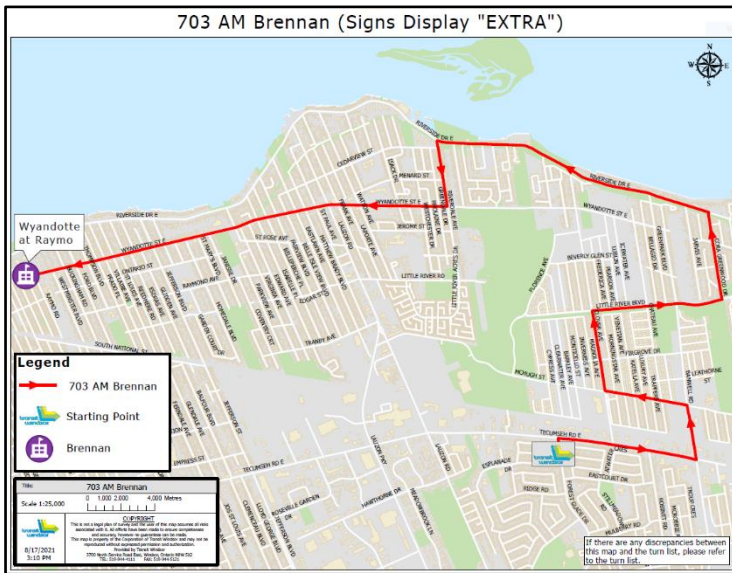

BRENNAN HIGH SCHOOL EXTRAS

703 EXTRA

Depart Forest Glade Drive and Tecumseh Road East at **7:30 a.m.**

Click on map to view full size.

Right on Tecumseh Road East

Left on Banwell Road

Left on McHugh Street

Right on Clover Avenue

Right on Little River Road

Left on Cora Greenwood Drive

Left on Riverside Drive East

Left on Riverdale Avenue

Right on Wyandotte Street East

Arrive at Wyandotte St E and Raymo Road at

8:00 a.m.

(Students get off the bus here as the bus does not go directly to the school)