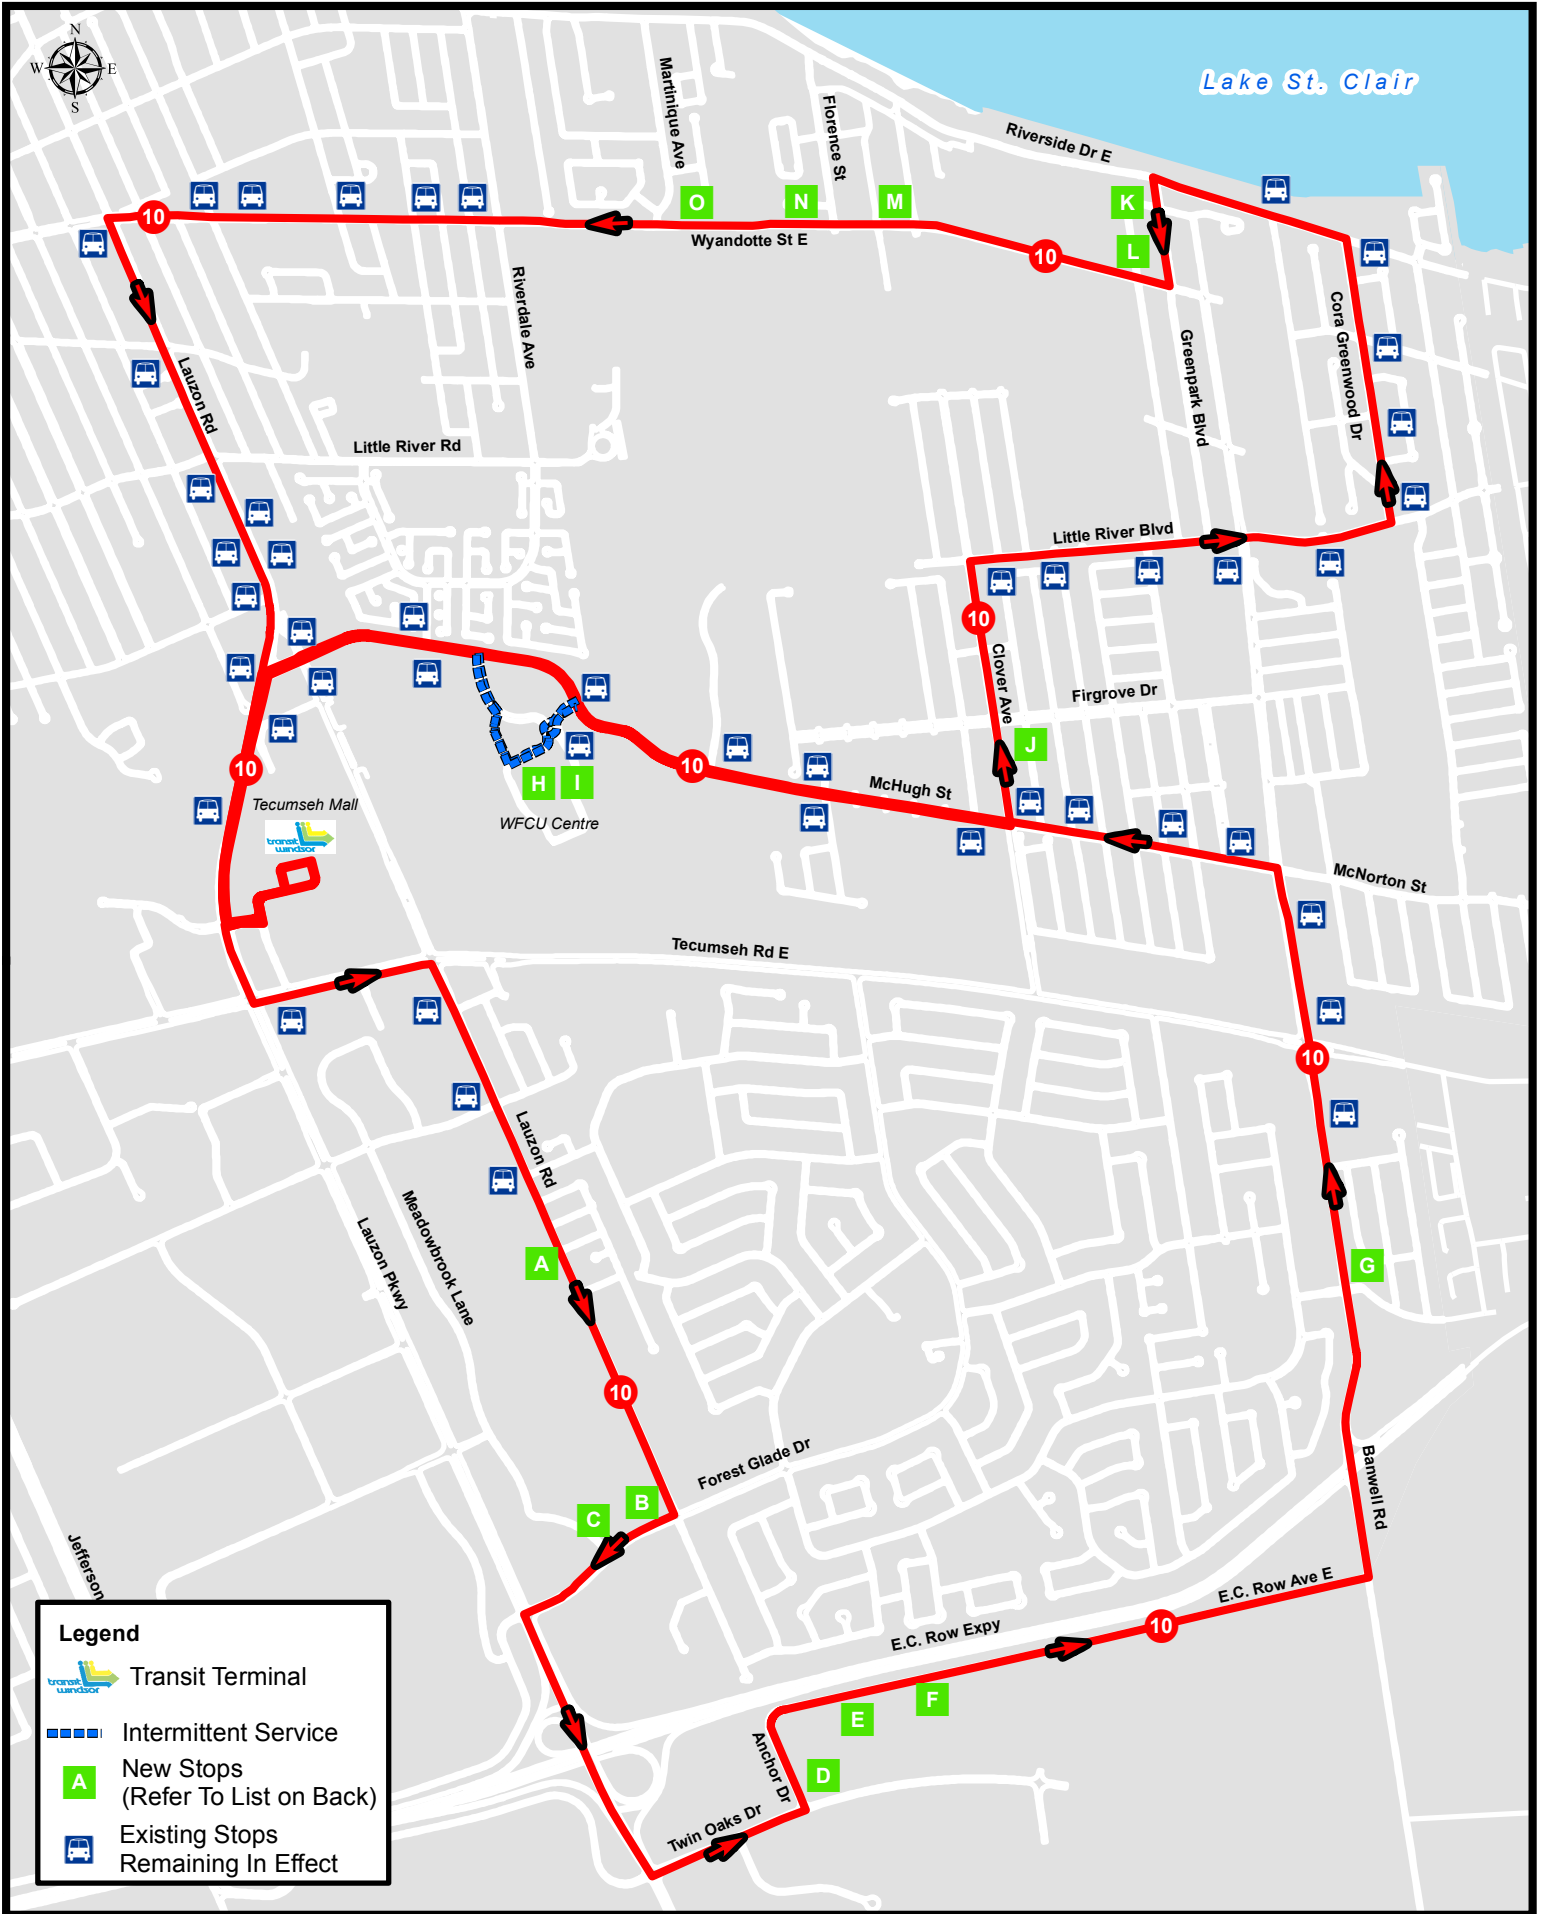

Lauzon 10

Legend

-  Transit Terminal
-  Intermittent Service
-  New Stops
(Refer To List on Back)
-  Existing Stops
Remaining In Effect