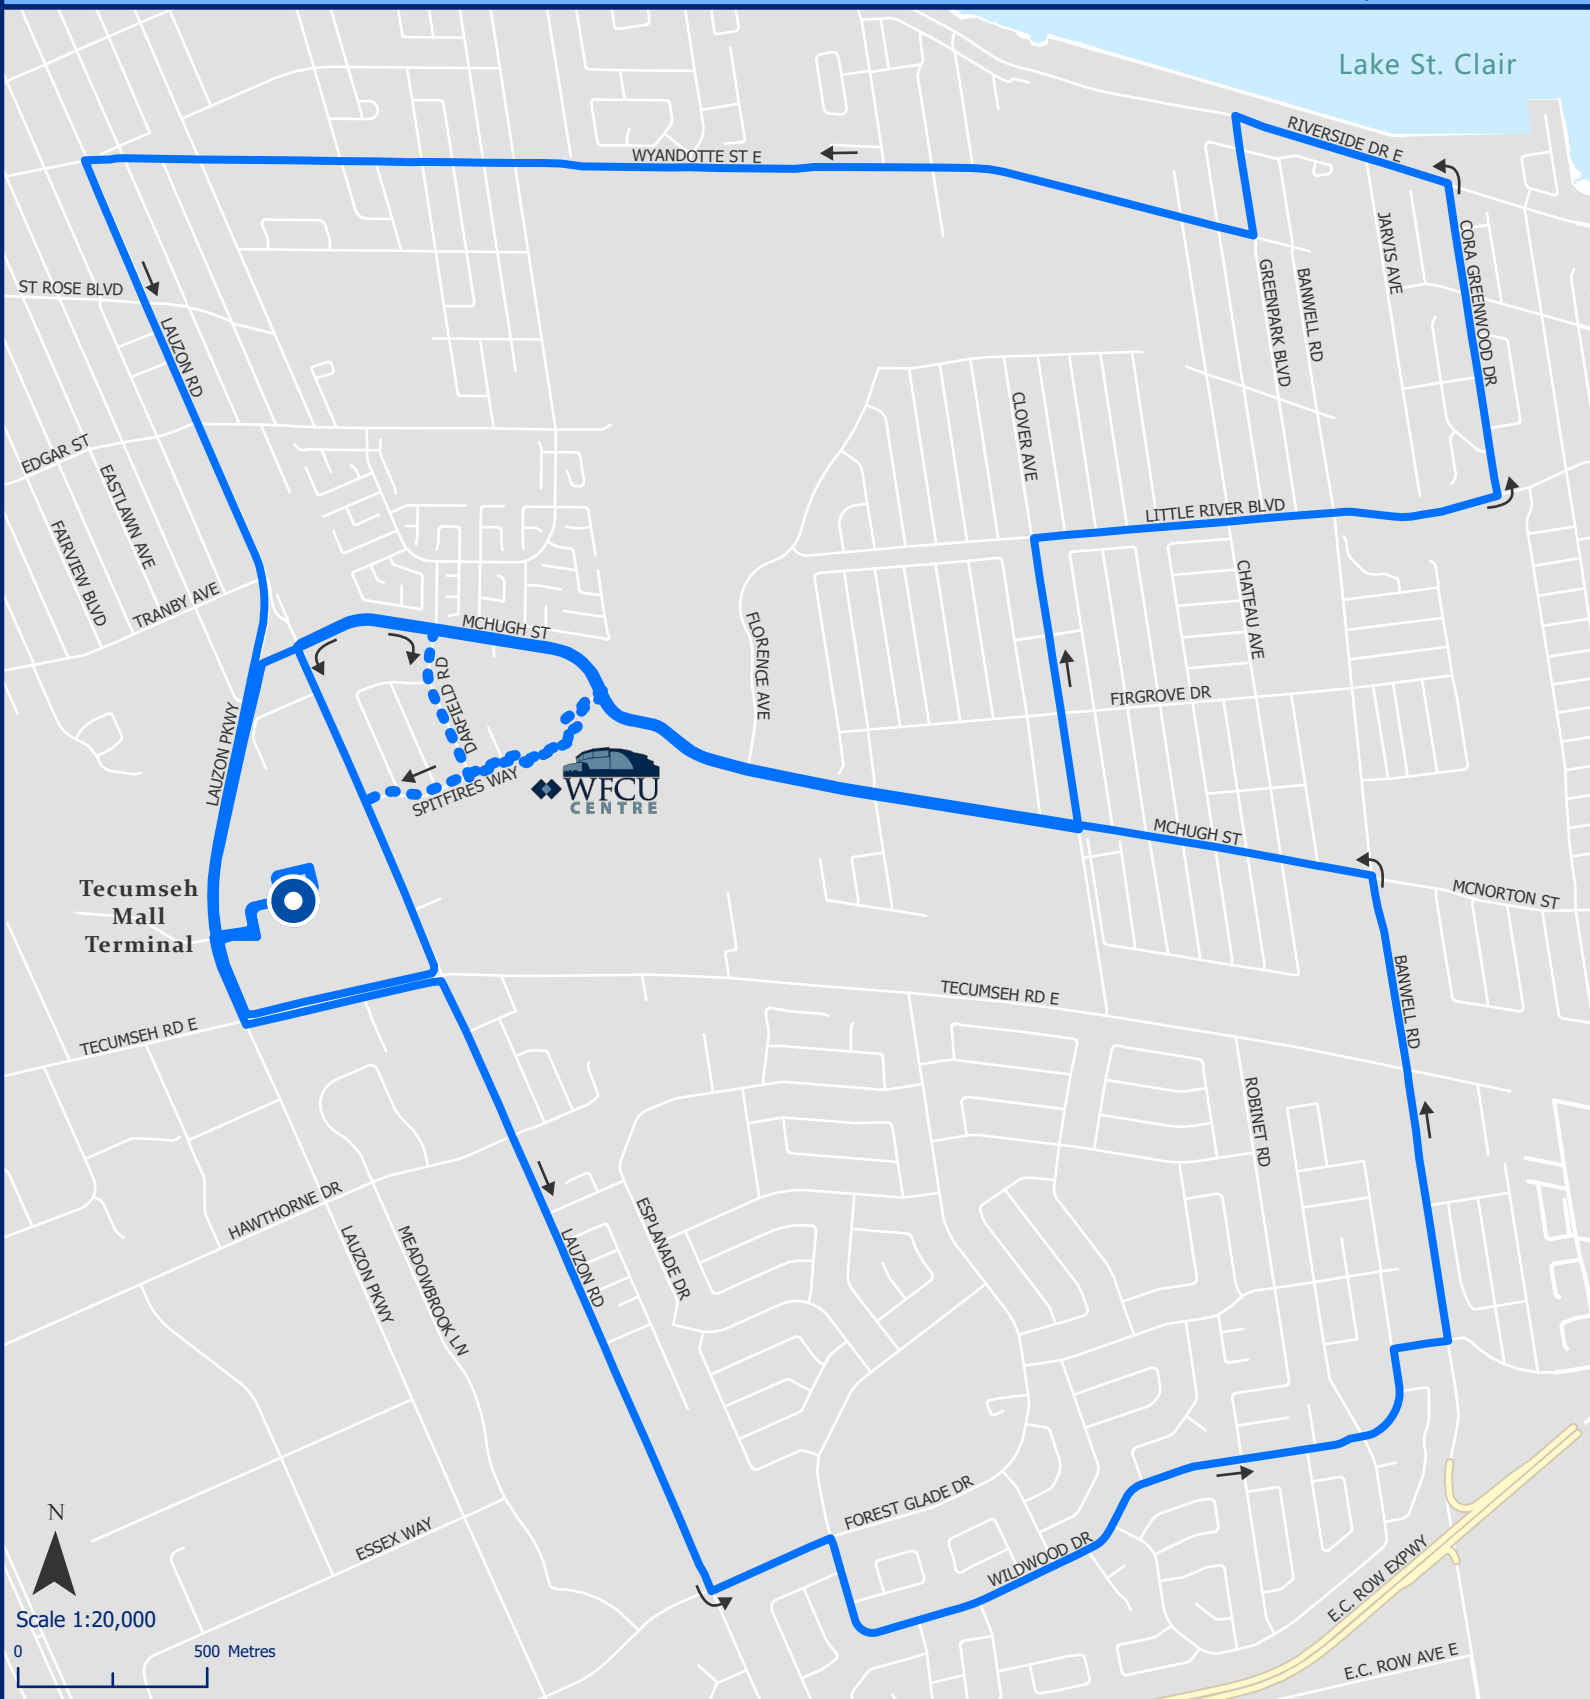

# Lauzon 10 Route Map

Effective Date:  
September 4, 2022

Lake St. Clair

Legend	
	Lauzon 10 Route
	Intermittent Service
	Transit Terminal

Lauzon 10 - Monday to Saturday	
<b>Northbound</b>	- Tecumseh Mall Terminal to Cora Greenwood and Wyandotte with service to WFCU Centre
<b>Southbound</b>	- Tecumseh Mall Terminal to Forest Glade and Banwell with service to WFCU Centre
<b>Intermittent Service</b>	- To WFCU Centre Main Entrance Monday - Friday until 5:00pm