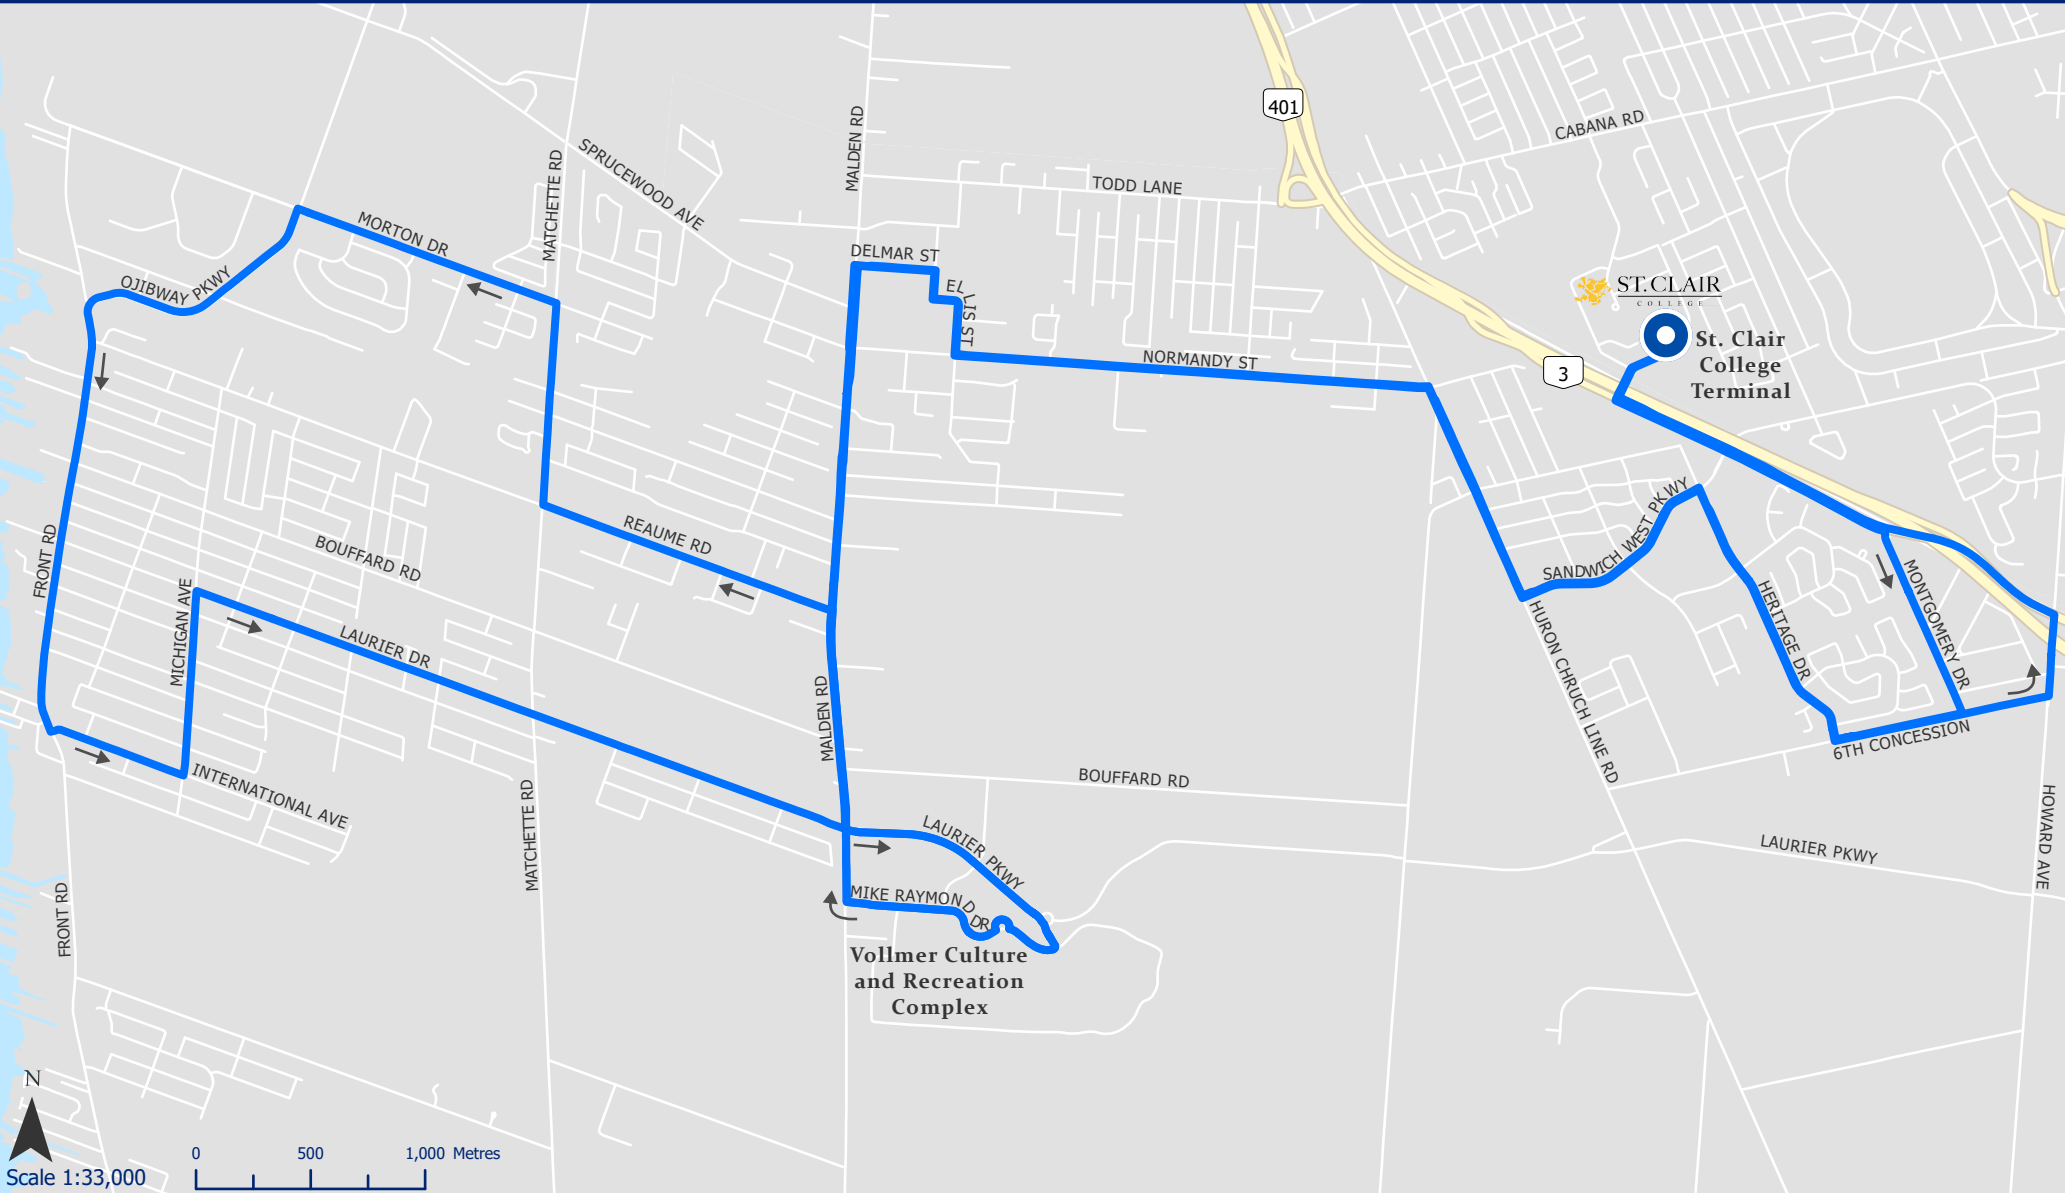

LaSALLE 25						
Front Road to St Clair College						
WEEKDAYS						
EASTBOUND						
Morton at Front	Michigan at Laurier	Vollmer Centre	Malden at Delmar	Sandwich West Parkway at Heritage	St. Clair College	
7:00	7:09	7:17	7:27	7:36	7:45	
7:45	7:54	8:02	8:12	8:21	8:30	
8:30	8:39	8:47	8:57	9:06	9:15	
9:15	9:24	9:32	9:42	9:51	10:00	
10:00	10:09	10:17	10:27	10:36	10:45	
11:30	11:39	11:47	11:57	12:06	12:15	
1:00	1:09	1:17	1:27	1:36	1:45	
1:45	1:54	2:02	2:12	2:21	2:30	
2:30	2:39	2:47	2:57	3:06	3:15	
3:15	3:24	3:32	3:42	3:51	4:00	
4:00	4:09	4:17	4:27	4:36	4:45	
4:45	4:54	5:02	5:12	5:21	5:30	
5:30	5:39	5:47	5:57	6:06	6:15	
6:15	6:24	6:32	6:42	6:51	7:00	
SATURDAY						
7:00	7:09	7:17	7:27	7:36	7:45	
8:30	8:39	8:47	8:57	9:06	9:15	
10:00	10:09	10:17	10:27	10:36	10:45	
11:30	11:39	11:47	11:57	12:06	12:15	
1:00	1:09	1:17	1:27	1:36	1:45	
2:30	2:39	2:47	2:57	3:06	3:15	
4:00	4:09	4:17	4:27	4:36	4:45	
5:30	5:39	5:47	5:57	6:06	6:15	

No Sunday & Holiday service

LaSalle 25 Route Map

Effective Date:
September 4, 2022

Legend

- LaSalle 25 Route
- Transit Terminal

LaSalle 25 - Monday to Saturday

Eastbound - Front Road to St. Clair College Terminal with service to the Vollmer Culture and Recreation Complex

Westbound - St. Clair College Terminal to Front Road with service to the Vollmer Culture and Recreation Complex