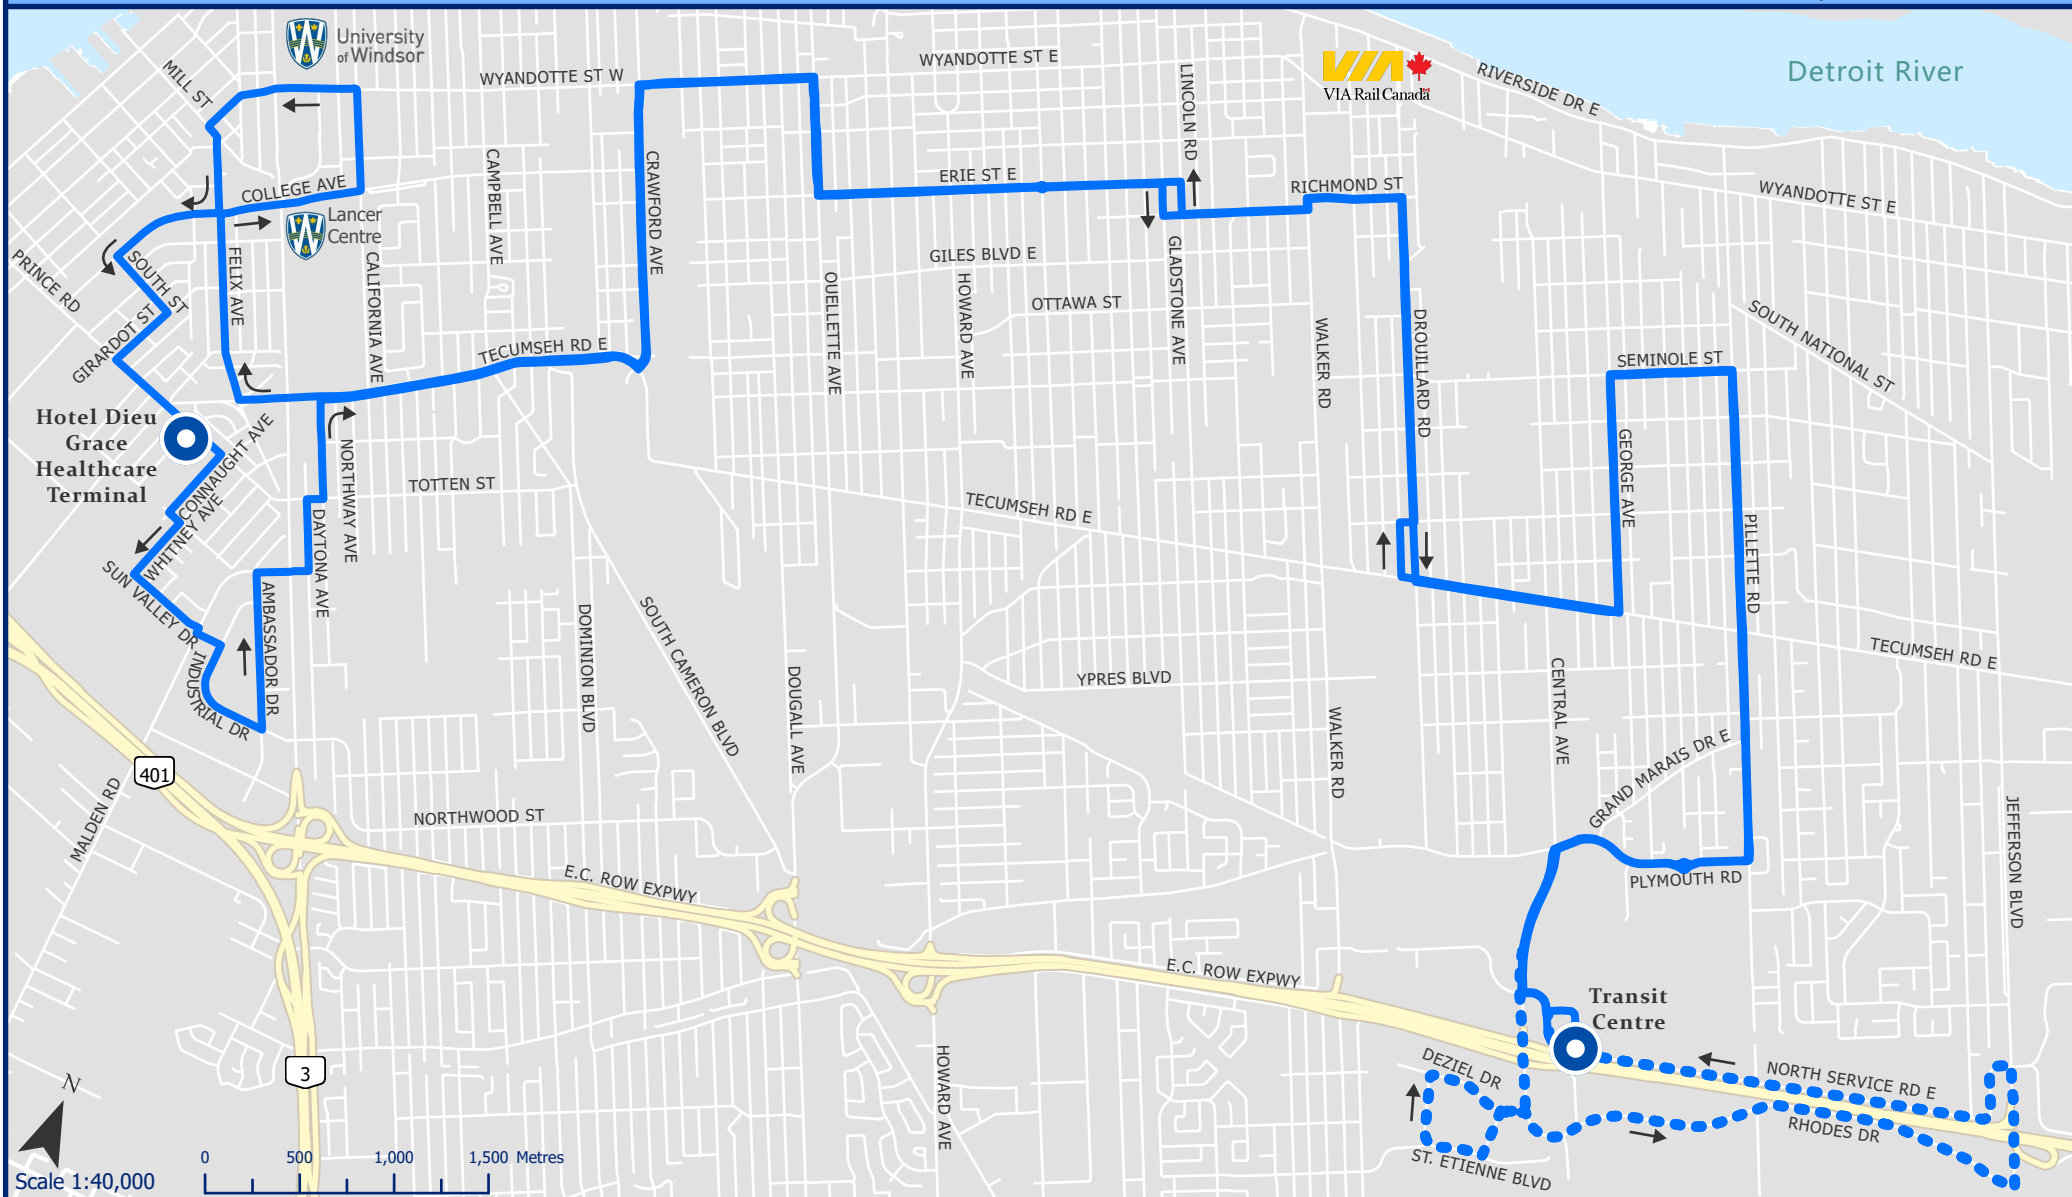

Central 3 Route Map

Effective Date:
September 4, 2022

Legend

- Central 3 Route
- ⋯ Intermittent Service
- ⊙ Transit Terminal

Central 3 - Monday to Sunday

Eastbound - Hotel Dieu Grace Healthcare Terminal to Transit Centre

Westbound - Transit Centre to Hotel Dieu Grace Healthcare Terminal

Intermittent Service - One-way loop operating Monday - Friday