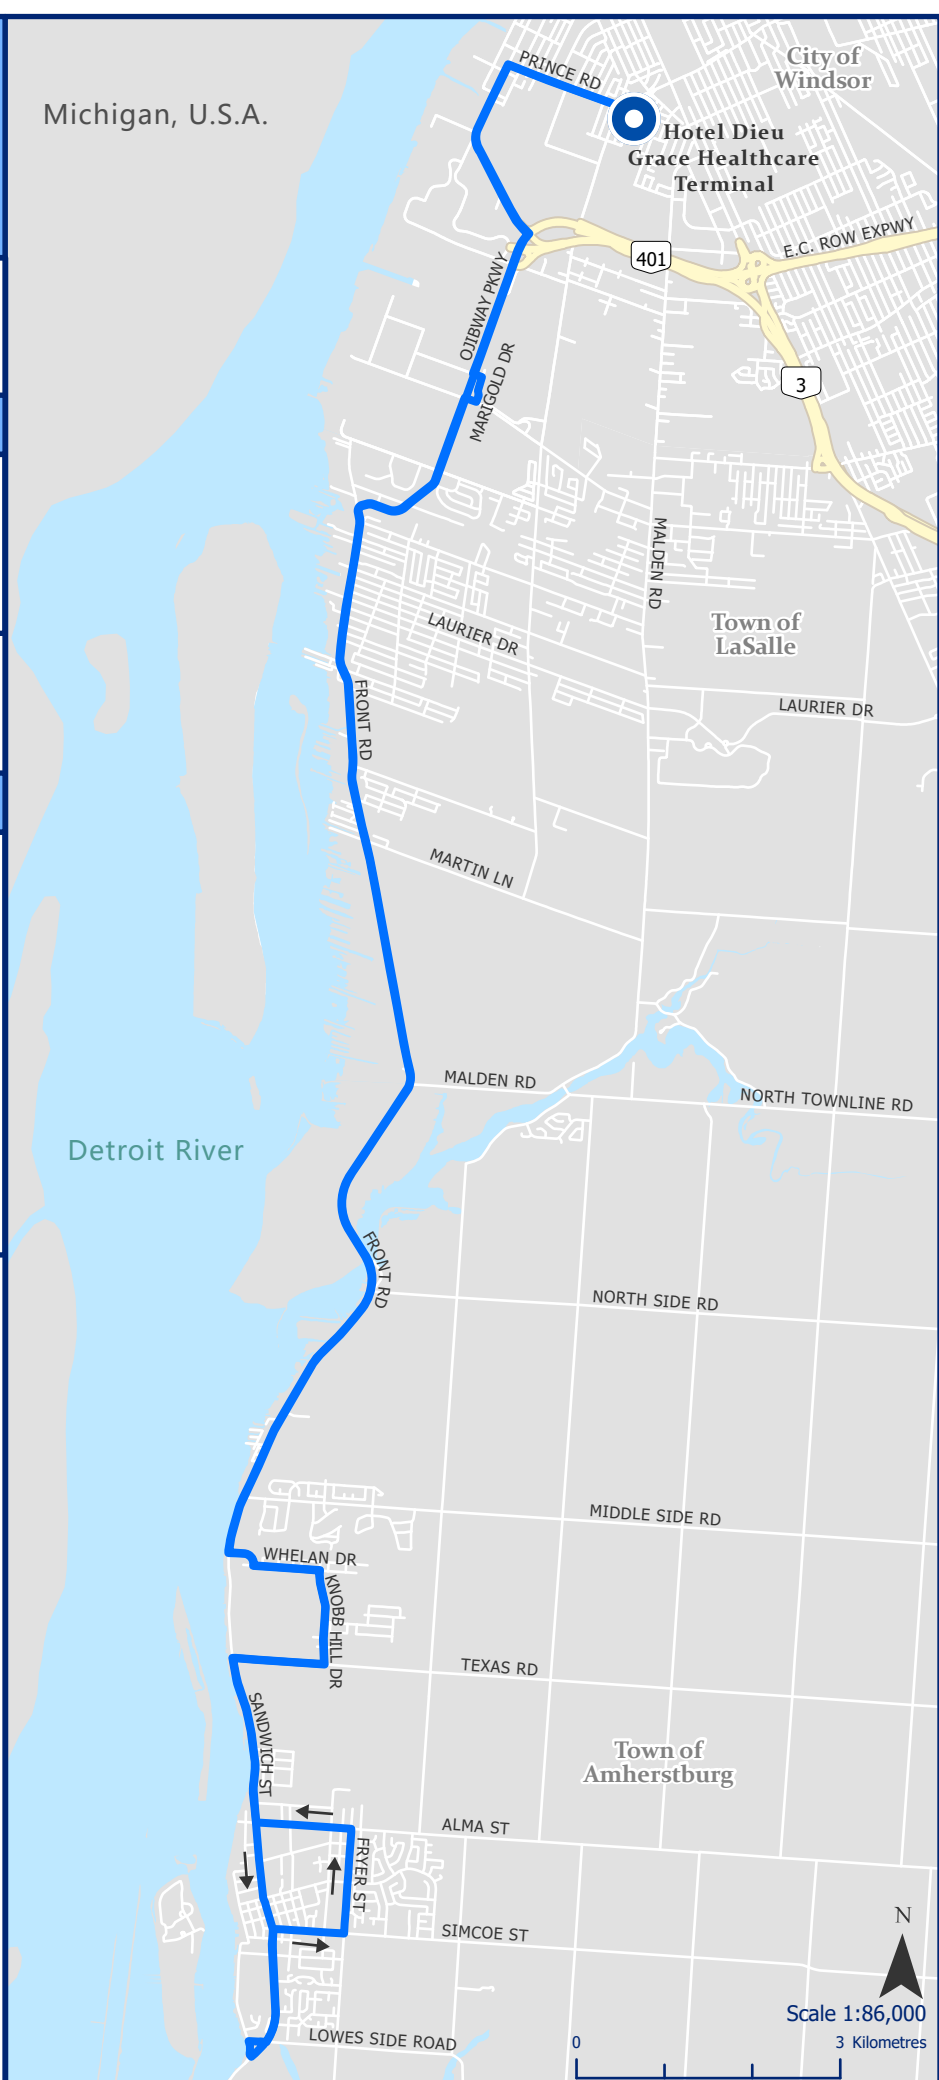

ROUTE 605								
Hotel-Dieu Grace Healthcare Terminal to Amherstburg								
WEEKDAYS								
SOUTHBOUND								
Hotel Dieu Grace Healthcare Terminal	Marigold at Weaver	Front at Laurier	Knobb Hill at McLellan	Sandwich at Alma	Sandwich at Richmond	Sandwich at Simcoe	Sandwich at Pickering	Lowes Sideroad at Dalhousie
6:00	6:07	6:12	6:26	6:33	6:35	6:36	6:38	6:41
1:30	1:37	1:42	1:56	2:03	2:05	2:06	2:08	2:11
6:00	6:07	6:12	6:26	6:33	6:35	6:36	6:38	6:41
SATURDAY								
7:00	7:07	7:12	7:26	7:33	7:35	7:36	7:38	7:41
1:30	1:37	1:42	1:56	2:03	2:05	2:06	2:08	2:11
6:00	6:07	6:12	6:26	6:33	6:35	6:36	6:38	6:41
SUNDAYS and HOLIDAYS								
8:30	8:37	8:42	8:56	9:03	9:05	9:06	9:08	9:11
1:10	1:17	1:22	1:36	1:43	1:45	1:46	1:48	1:51
5:25	5:32	5:37	5:51	5:58	6:00	6:01	6:03	6:06

ROUTE 605								
Amherstburg to Hotel-Dieu Grace Healthcare Terminal								
WEEKDAYS								
NORTHBOUND								
Lowes Sideroad at Dalhousie	Sandwich at Pickering	Simcoe at Sandwich	Simcoe at Victoria	Alma at Sandwich	Knobb Hill at McLellan	Front at Laurier	Marigold at Weaver	Hotel Dieu Grace Healthcare Terminal
6:42	6:45	6:47	6:48	6:53	7:00	7:14	7:20	7:30
2:12	2:15	2:17	2:18	2:23	2:30	2:44	2:50	3:00
6:42	6:45	6:47	6:48	6:53	7:00	7:14	7:20	7:30
SATURDAY								
7:42	7:45	7:47	7:48	7:53	8:00	8:14	8:20	8:30
2:12	2:15	2:17	2:18	2:23	2:30	2:44	2:50	3:00
6:42	6:45	6:47	6:48	6:53	7:00	7:14	7:20	7:30
SUNDAYS and HOLIDAYS								
9:12	9:15	9:17	9:18	9:23	9:30	9:44	9:50	10:00
1:52	1:55	1:57	1:58	2:03	2:10	2:24	2:30	2:40
6:07	6:10	6:12	6:13	6:18	6:25	6:39	6:45	6:55

Amherstburg 605 Route Map

Effective Date:
September 4, 2022

Legend

-  Amherstburg 605 Route
-  Transit Terminal

Amherstburg 605 - Monday to Sunday

Southbound

Hotel Dieu Grace Healthcare Terminal to Amherstburg

Northbound

Amherstburg to Hotel Dieu Grace Healthcare Terminal

Service

Runs 3 times per day

AMHERSTBURG
EST. 1796

Scale 1:86,000
3 Kilometres