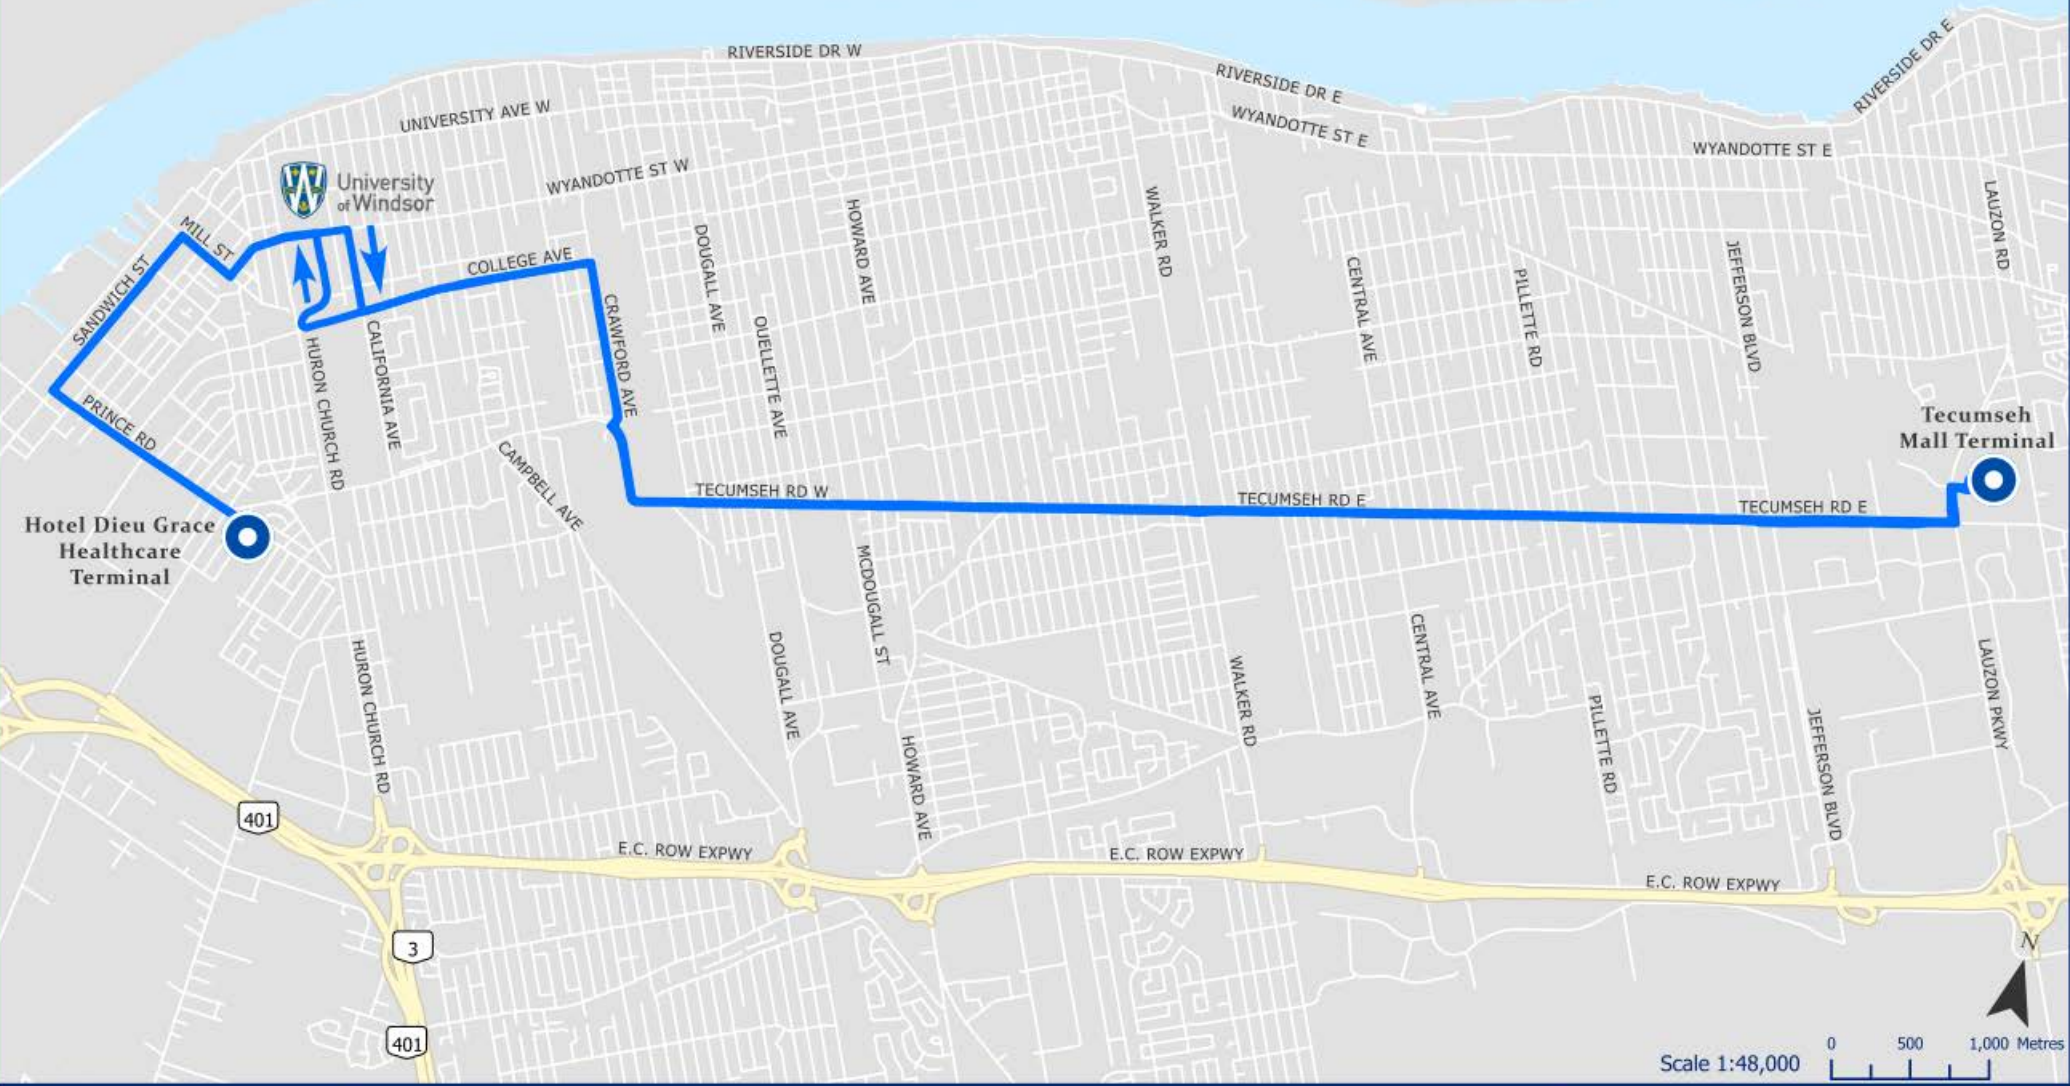

ROUTE 418X								
Tecumseh Mall to University of Windsor to Hotel Dieu Grace Healthcare								
WEEKDAYS								
WESTBOUND								
Tecumseh Mall	Tecumseh at Ford	Tecumseh at Central	Tecumseh at Howard	Tecumseh at York	College at Campbell	Wyandotte at Sunset	Sandwich at Brock	Hotel Dieu Grace Healthcare
6:30	6:37	6:43	6:50	6:53	7:00	7:03	7:07	7:12
7:00	7:07	7:13	7:20	7:23	7:30	7:33	7:37	7:42
7:30	7:37	7:43	7:50	7:53	8:00	8:03	8:07	8:12
8:00	8:07	8:13	8:20	8:23	8:30	8:33	8:37	8:42
8:30	8:37	8:43	8:50	8:53	9:00	9:03	9:07	9:12
9:00	9:07	9:13	9:20	9:23	9:30	9:33	9:37	9:42
9:30	9:37	9:43	9:50	9:53	10:00	10:03	10:07	10:12
10:00	10:07	10:13	10:20	10:23	10:30	10:33	10:37	10:42
10:30	10:37	10:43	10:50	10:53	11:00	11:03	11:07	11:12
11:00	11:07	11:13	11:20	11:23	11:30	11:33	11:37	11:42
11:30	11:37	11:43	11:50	11:53	12:00	12:03	12:07	12:12
12:00	12:07	12:13	12:20	12:23	12:30	12:33	12:37	12:42
12:30	12:37	12:43	12:50	12:53	1:00	1:03	1:07	1:12
1:00	1:07	1:13	1:20	1:23	1:30	1:33	1:37	1:42
1:30	1:37	1:43	1:50	1:53	2:00	2:03	2:07	2:12
2:00	2:07	2:13	2:20	2:23	2:30	2:33	2:37	2:42
2:30	2:37	2:43	2:50	2:53	3:00	3:03	3:07	3:12
3:00	3:07	3:13	3:20	3:23	3:30	3:33	3:37	3:42
3:30	3:37	3:43	3:50	3:53	4:00	4:03	4:07	4:12
4:00	4:07	4:13	4:20	4:23	4:30	4:33	4:37	4:42
4:30	4:37	4:43	4:50	4:53	5:00	5:03	5:07	5:12
5:00	5:07	5:13	5:20	5:23	5:30	5:33	5:37	5:42
5:30	5:37	5:43	5:50	5:53	6:00	6:03	6:07	6:12

No Weekend or Holiday service

Route 418X Map

Effective Date:
September 18, 2023

Michigan, U.S.A.

Detroit River

Belle Isle, Michigan

Legend

- Route 418X
- Transit Terminal

418X Route - Monday to Friday

- Eastbound** - Hotel Dieu Grace Healthcare Terminal to University of Windsor to Tecumseh Mall Terminal
- Westbound** - Tecumseh Mall Terminal to University of Windsor to Hotel Dieu Grace Healthcare Terminal