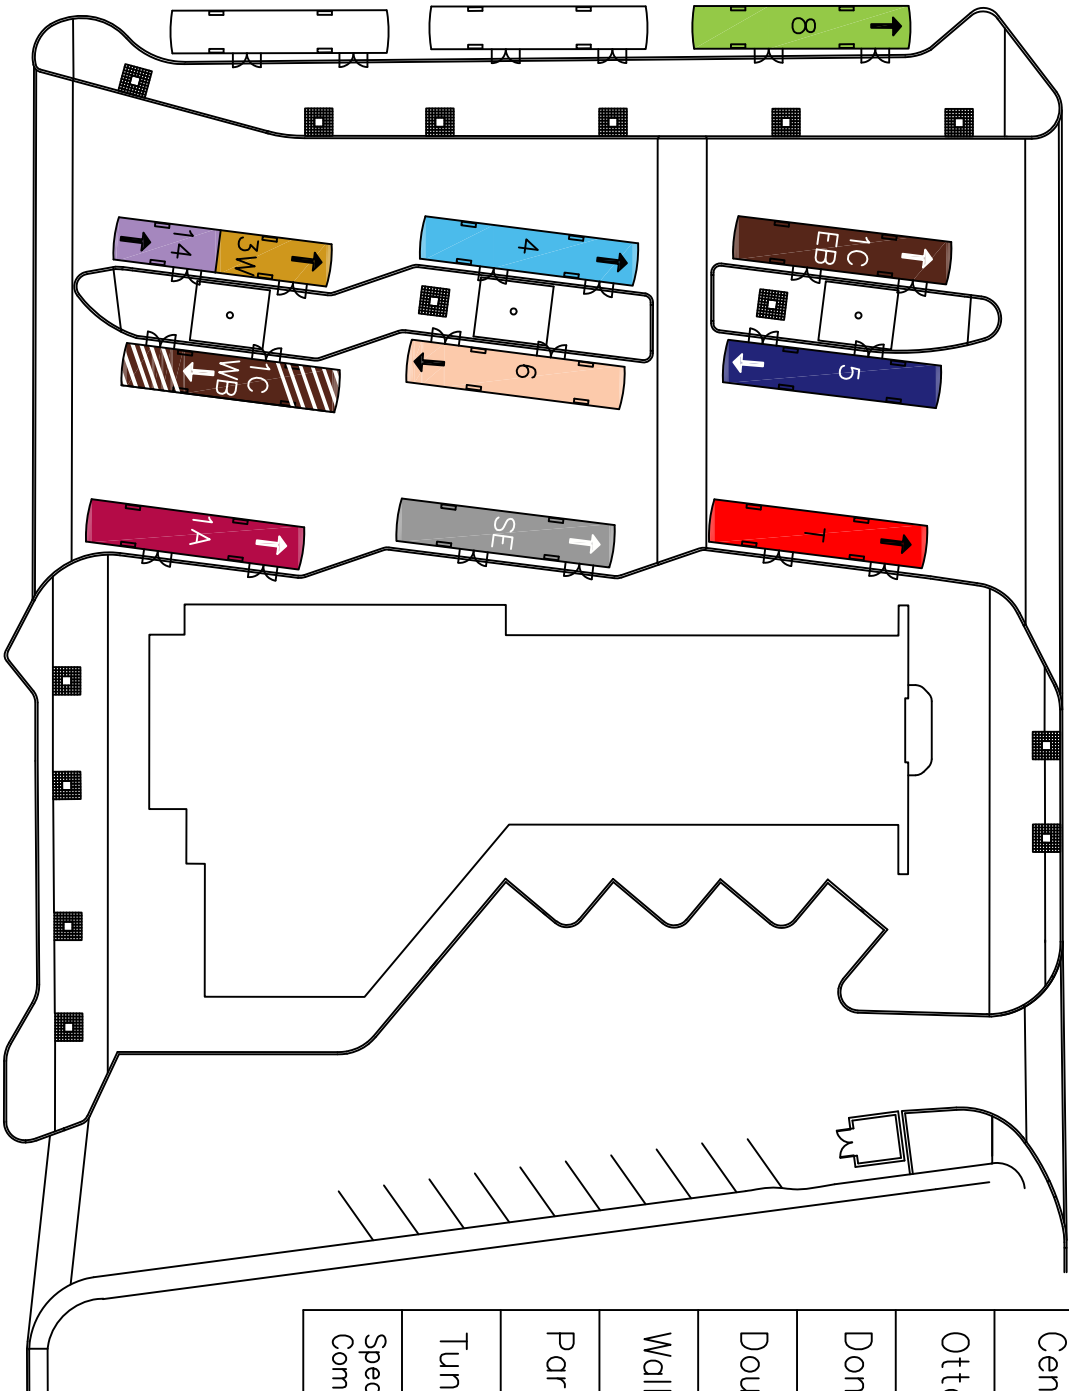

CHURCH STREET

PITT STREET

CHATHAM STREET

Transway 1A	
Transway 1C EB	
Transway 1C WB	
Central 3 West	
Ottawa 4	
Dominion 5	
Dougall 6	
Walkerville 8	
Parent 14	
Tunnel Bus	
Special Event: Service to Comerica Park or Ford Field	