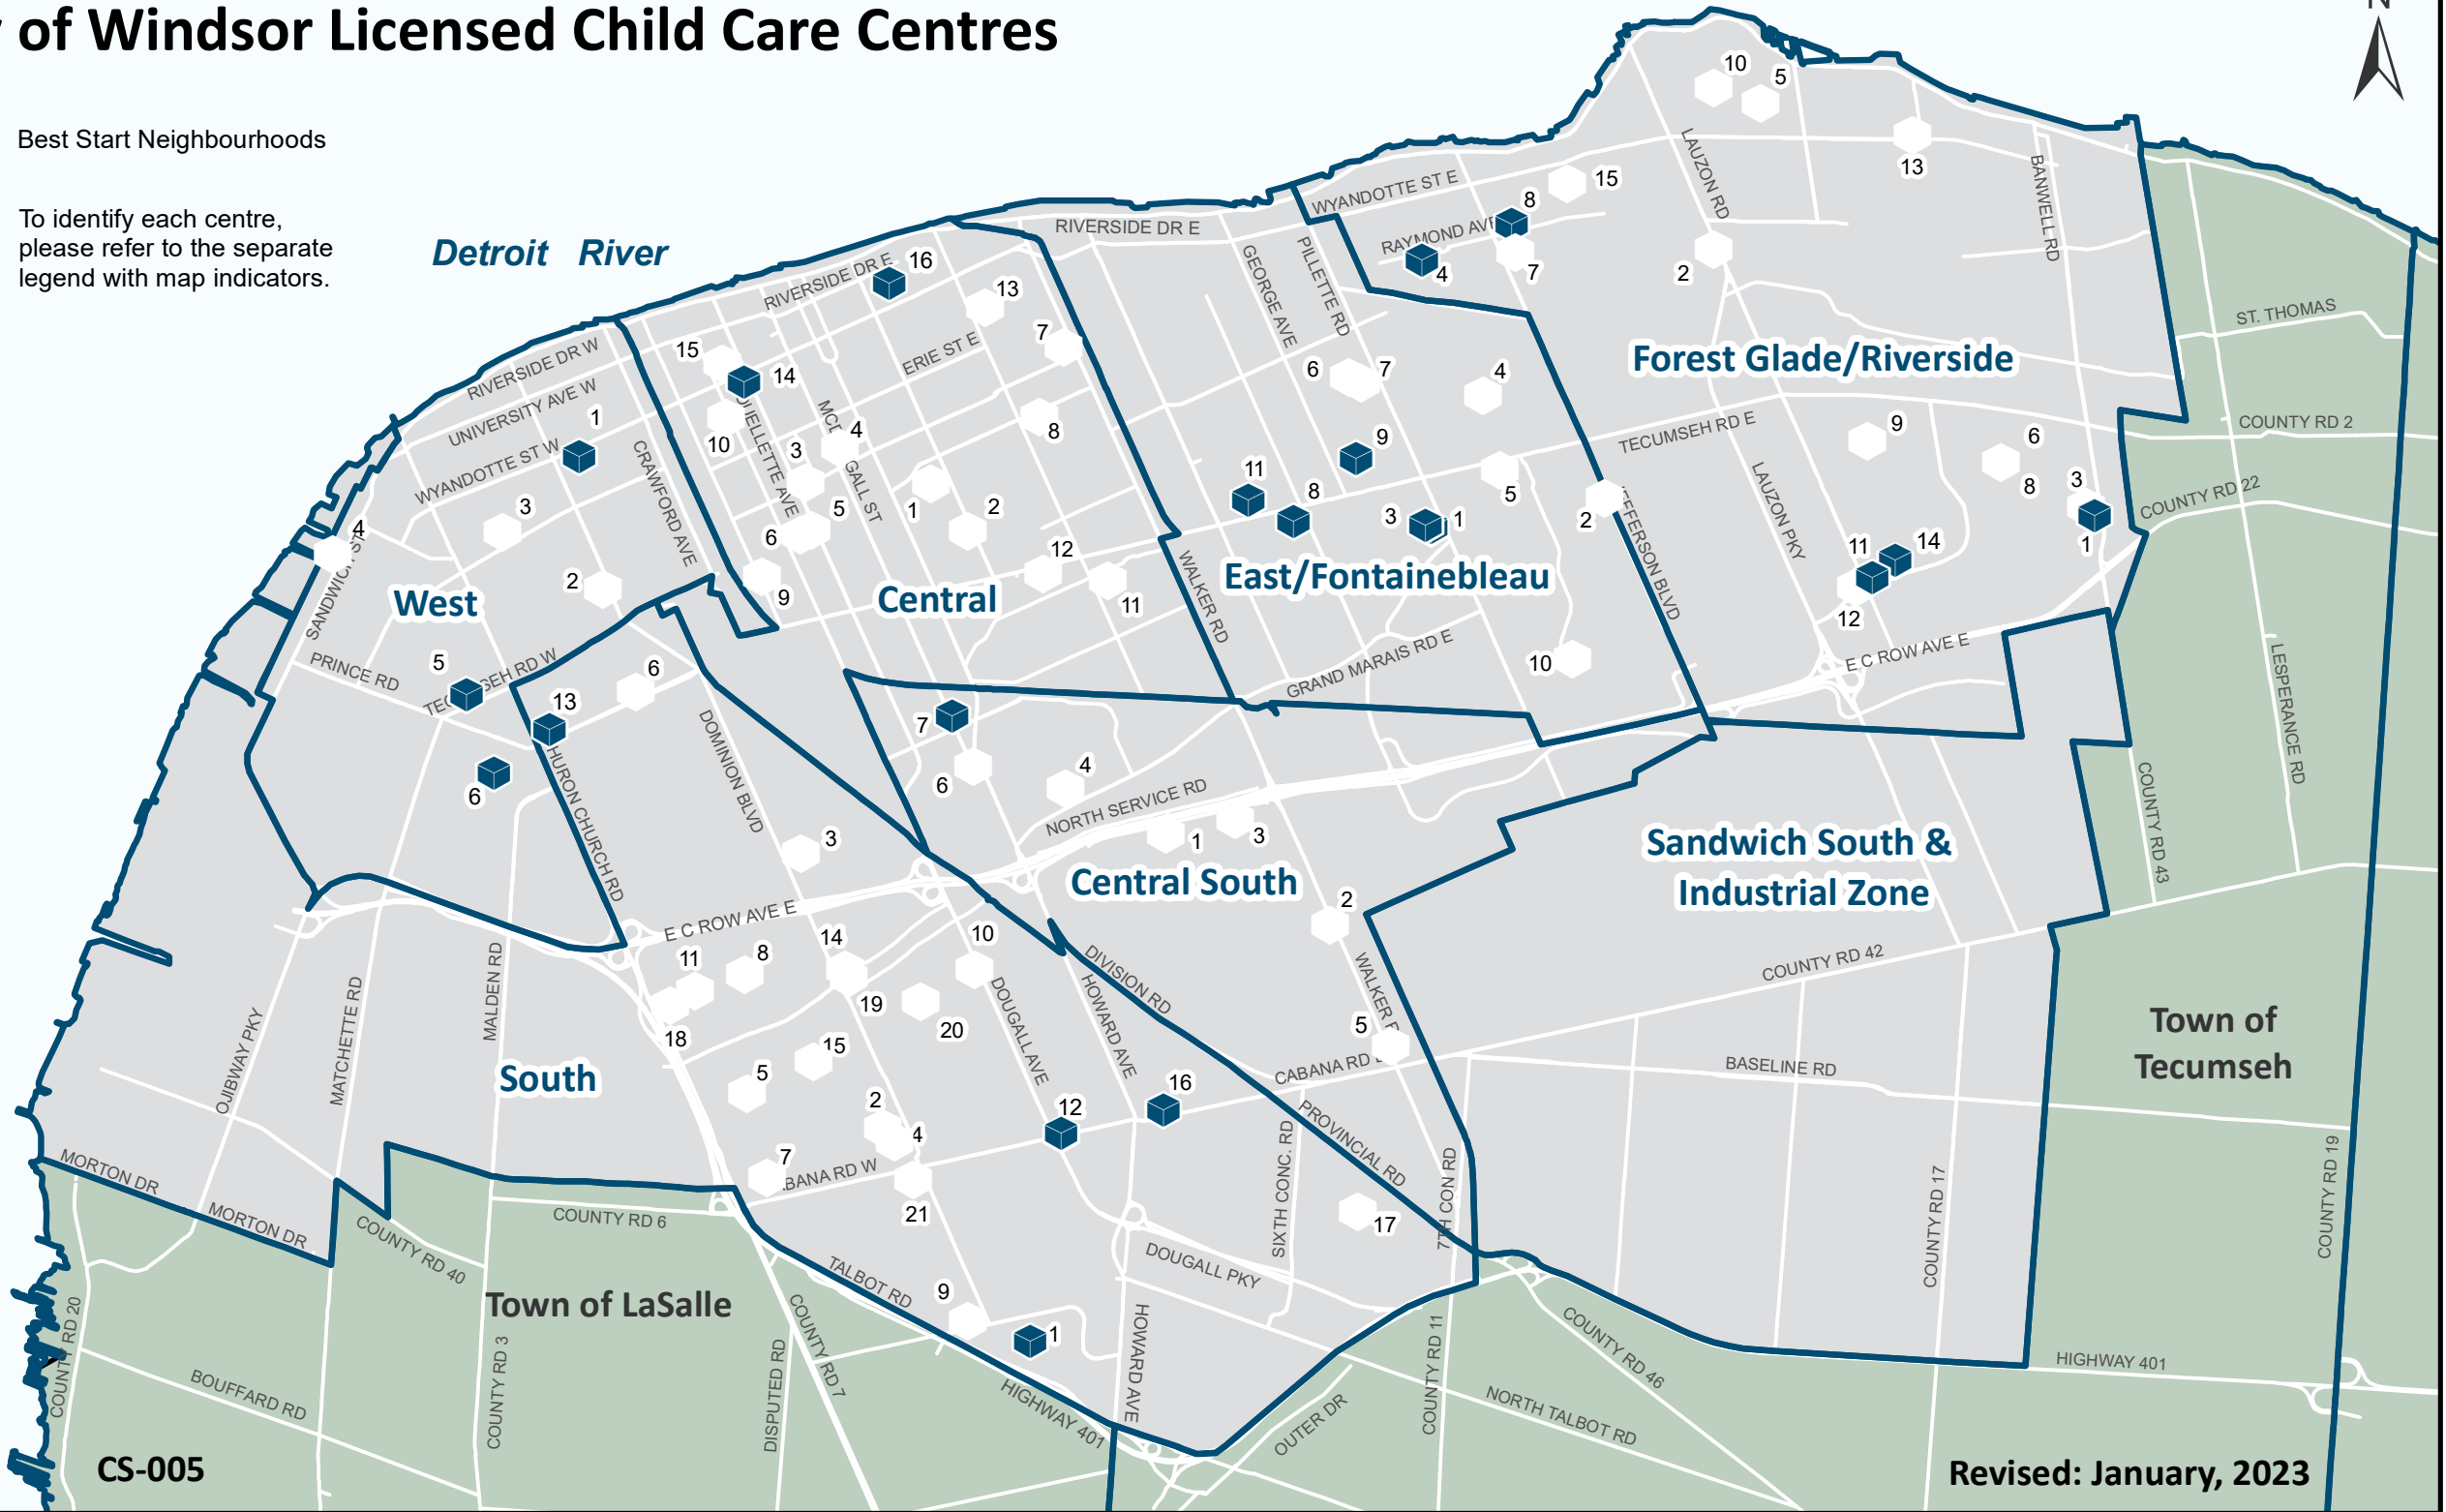

City of Windsor Licensed Child Care Centres

 Best Start Neighbourhoods

Note: To identify each centre, please refer to the separate legend with map indicators.

Essex County Licensed Child Care Centres

Detroit River

City of Windsor

Lake St. Clair

Lakeshore

LaSalle

Tecumseh

Chatham - Kent

Amherstburg

Essex