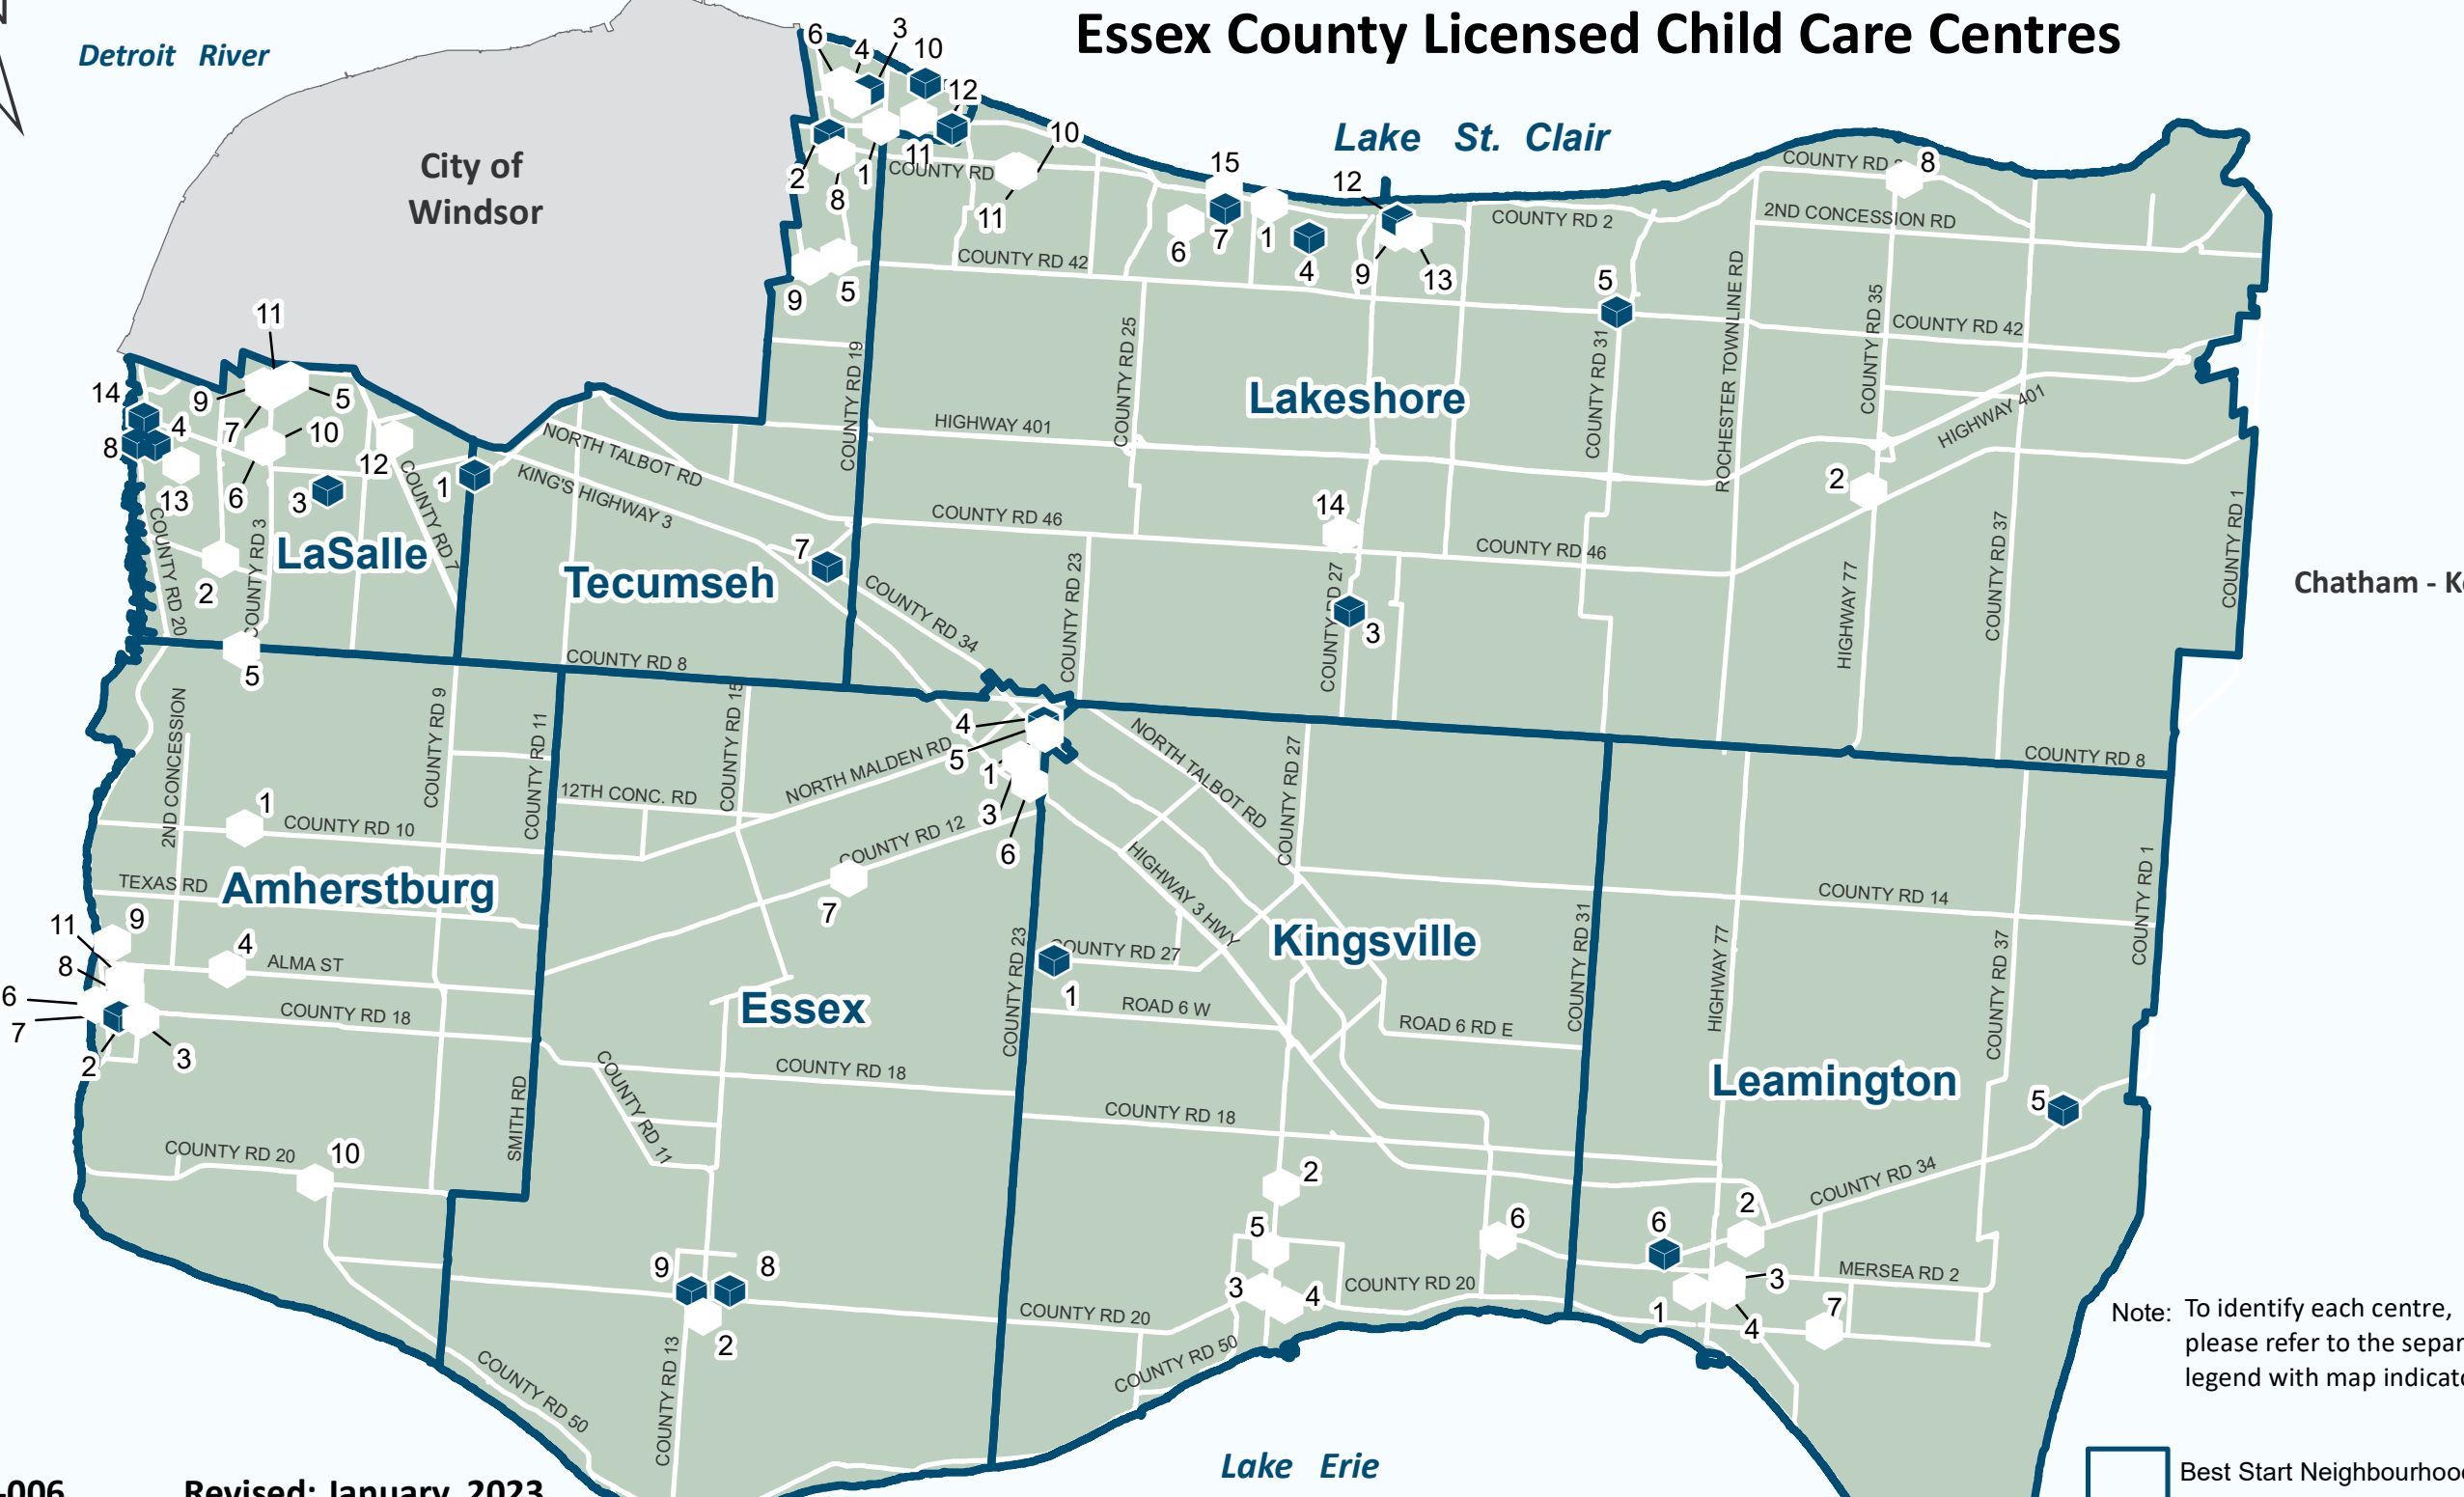

Essex County Licensed Child Care Centres

Detroit River

City of Windsor

Lake St. Clair

Lakeshore

LaSalle

Tecumseh

Chatham - Kent

Amherstburg

Essex

Kingsville

Leamington

Lake Erie

Note: To identify each centre, please refer to the separate legend with map indicators.

Best Start Neighbourhoods

Map No	Centre	Address	PC	Best Start		
				Neighbourhood	French	
1	A Place to Grow - Ellis	816 Ellis Street East	N8X2H7	Central		In School
2	ABC Day Nursery of Windsor - Hanna	888 Hanna Street East	N8X2N9	Central		Stand Alone
3	Cosmopolitan Kids Inc.	42 Giles Boulevard East	N9A4B4	Central		Home Child Care
4	Delta Chi Beta - James Dunn Campus	1167 Mercer St	N9A1N8	Central		
5	Delta Chi Early Childhood Centre - Ouellette	1385 Ouellette Avenue	N8X1J6	Central		
6	Delta Chi Early Childhood Centre - Queen Victoria School	1376 Victoria Ave.	N8X1P1	Central		
7	Delta Chi Early Education Centre - St. Anne School	1140 Monmouth Rd.	N8Y3L8	Central		
8	La Garderie Les Petites Mains (Windsor) Inc. - L'Envolee School	1799 Ottawa Street	N8Y1R4	Central		
9	Sakeena Child Care Centre	1480 Janette Avenue	N8X1Z4	Central	Yes	
10	Sundowners Day Care & Resource Centre - Dougall School	811 Dougall Avenue	N9A4R2	Central		
11	Sundowners Day Care & Resource Centre - Hugh Beaton School	2229 Chilver Road	N8W2V4	Central		
12	Sundowners Day Care & Resource Centre - John Campbell School	1255 Tecumseh Rd. E.	N8W1B7	Central		
13	Sundowners Day Care & Resource Centre - King Edward School	853 Chilver Road	N8Y2K5	Central		
14	Women's Enterprise Skills Training of Windsor- West	201- 647 Ouellette Ave	N9A4J4	Central		
15	YMCA of Windsor and Essex County - Frank W Begley	1093 Assumption	N9A 3C5	Central		
16	YMCA of Windsor and Essex County - Victoria Site	500 Victoria Ave.	N9A4M8	Central		
1	A Place to Grow - St. Christopher School	1213 EC Row Ave E.	N8W1Y6	Central South		
2	Kinder Academy	3511 Walker Rd.	N8W3S6	Central South		
3	Latch Key Day Care & Learning Centre - John McWilliam School	1901 E.C. Row Ave. E.	N8W1Y6	Central South		
4	Sundowners Day Care & Resource Centre - Our Lady of Perpetual Help School	775 Capitol Street	N8X5E3	Central South		
5	The Toy Box Early Childhood Education Centre - Walker	3966 Walker Rd	N8W3T3	Central South		
6	The Toy Box Early Childhood Education Centre Inc. - Howard Site	2665 Howard Avenue - Unit 3	N8X4Z3	Central South		
7	The Toy Box Early Education Centre - McDougall Site	2550 McDougall Avenue	N8X3P1	Central South