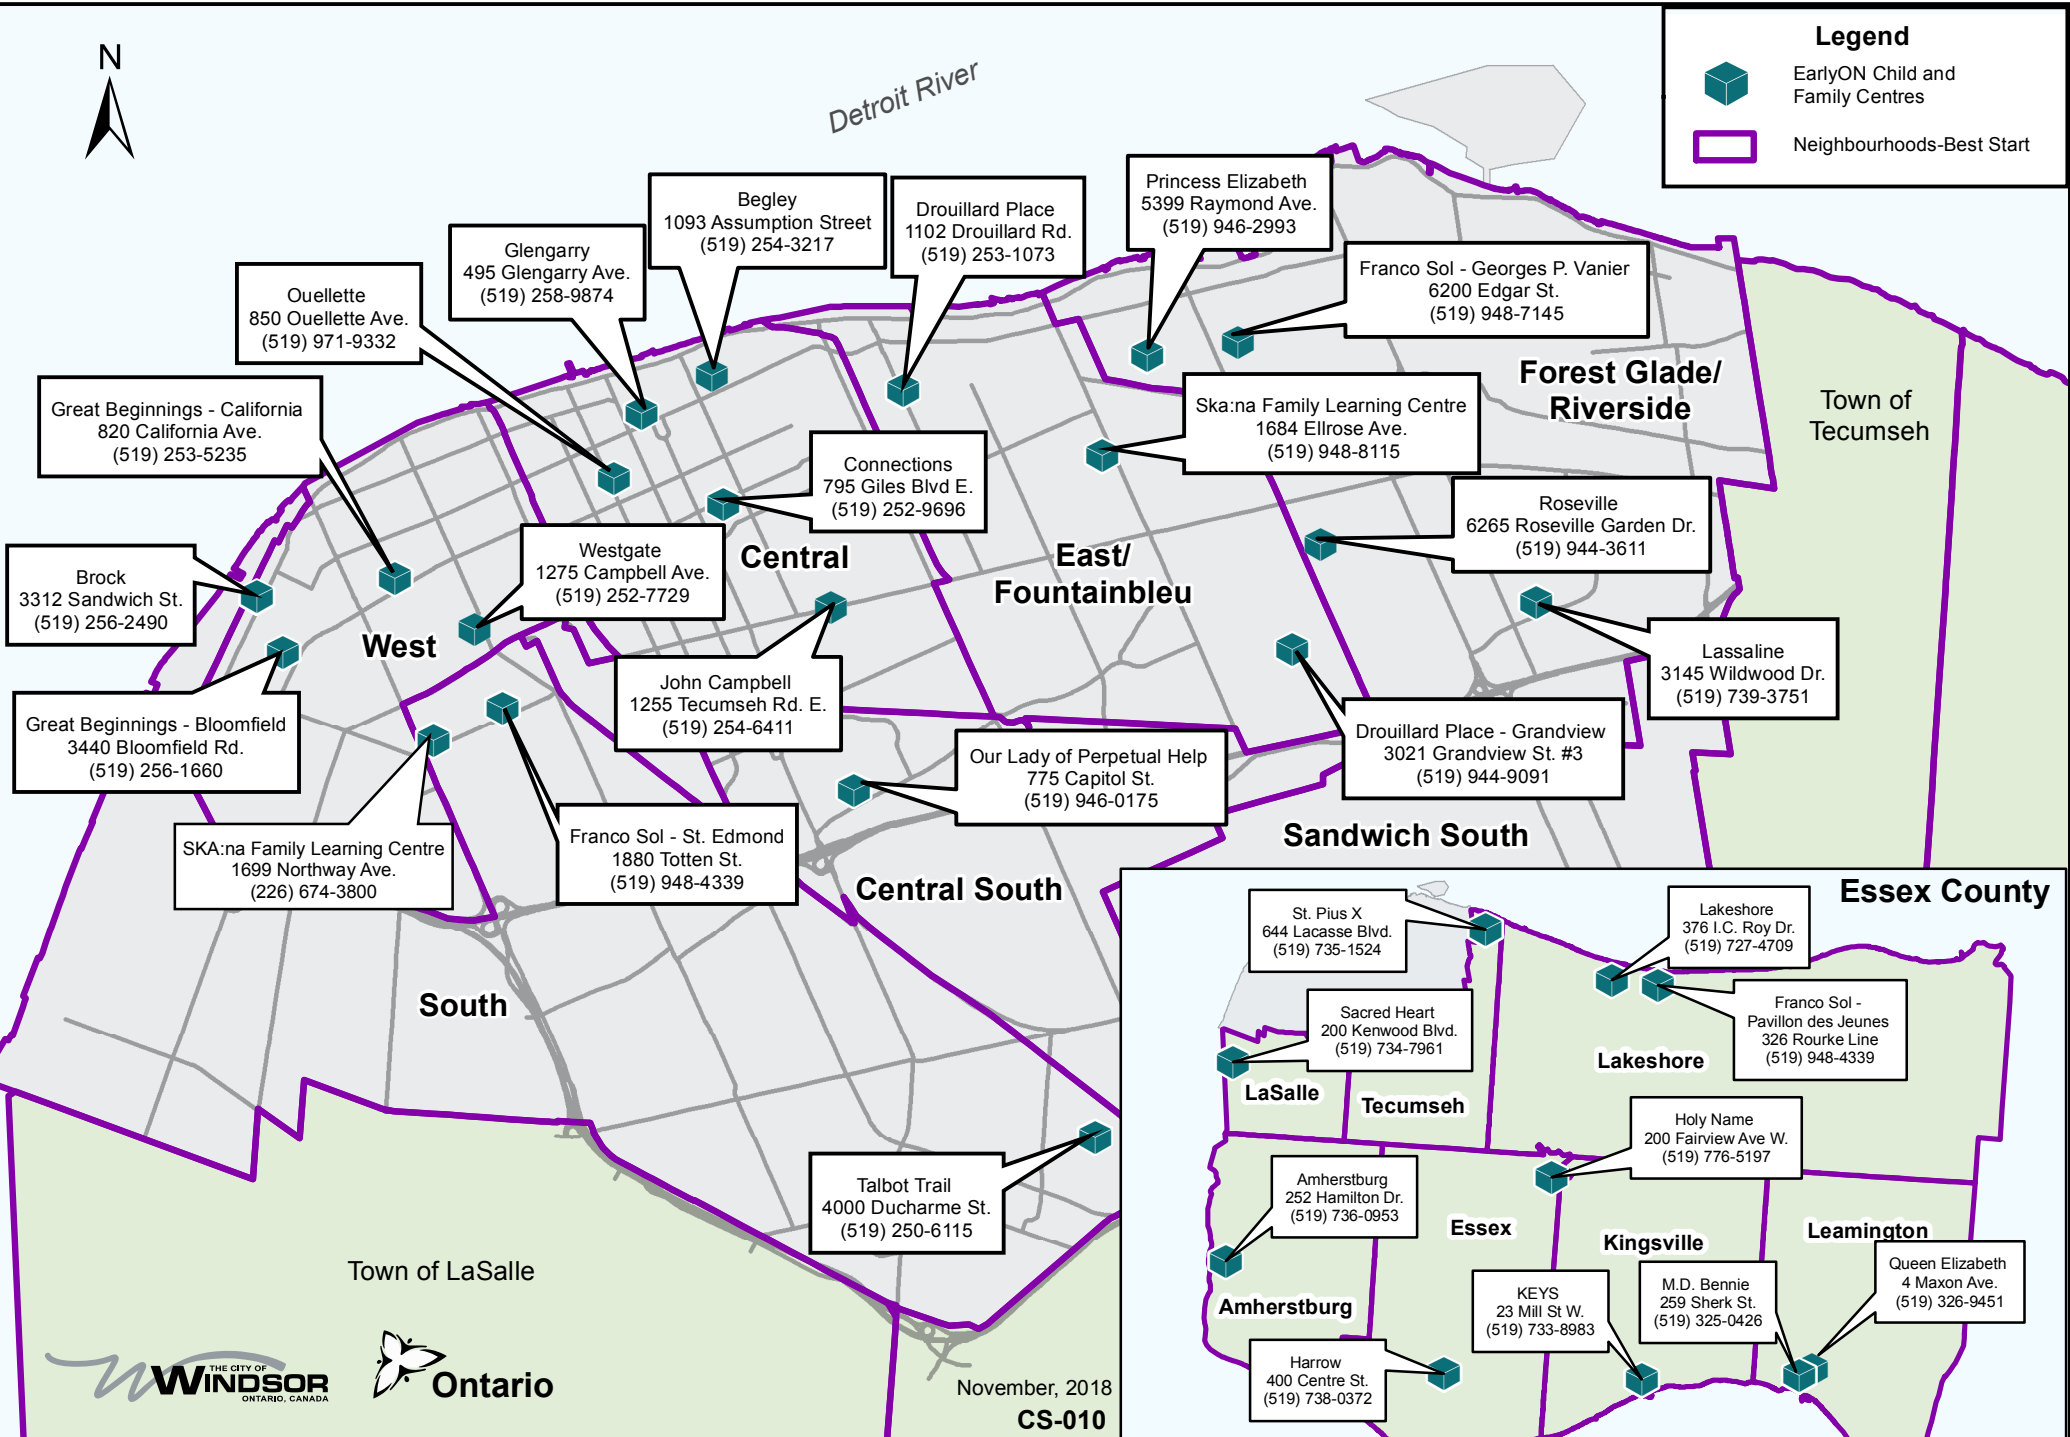

Legend

- EarlyON Child and Family Centres
- Neighbourhoods-Best Start

Ouellette
850 Ouellette Ave.
(519) 971-9332

Great Beginnings - California
820 California Ave.
(519) 253-5235

Brock
3312 Sandwich St.
(519) 256-2490

Drouillard Place
1102 Drouillard Rd.
(519) 253-1073

Princess Elizabeth
5399 Raymond Ave.
(519) 946-2993

Franco Sol - Georges P. Vanier
6200 Edgar St.
(519) 948-7145

Ska:na Family Learning Centre
1684 Ellrose Ave.
(519) 948-8115

Drouillard Place - Grandview
3021 Grandview St. #3
(519) 944-9091

Lassaline
3145 Wildwood Dr.
(519) 739-3751

Talbot Trail
4000 Ducharme St.
(519) 250-6115

St. Pius X
644 Lacasse Blvd.
(519) 735-1524

Lakeshore
376 I.C. Roy Dr.
(519) 727-4709