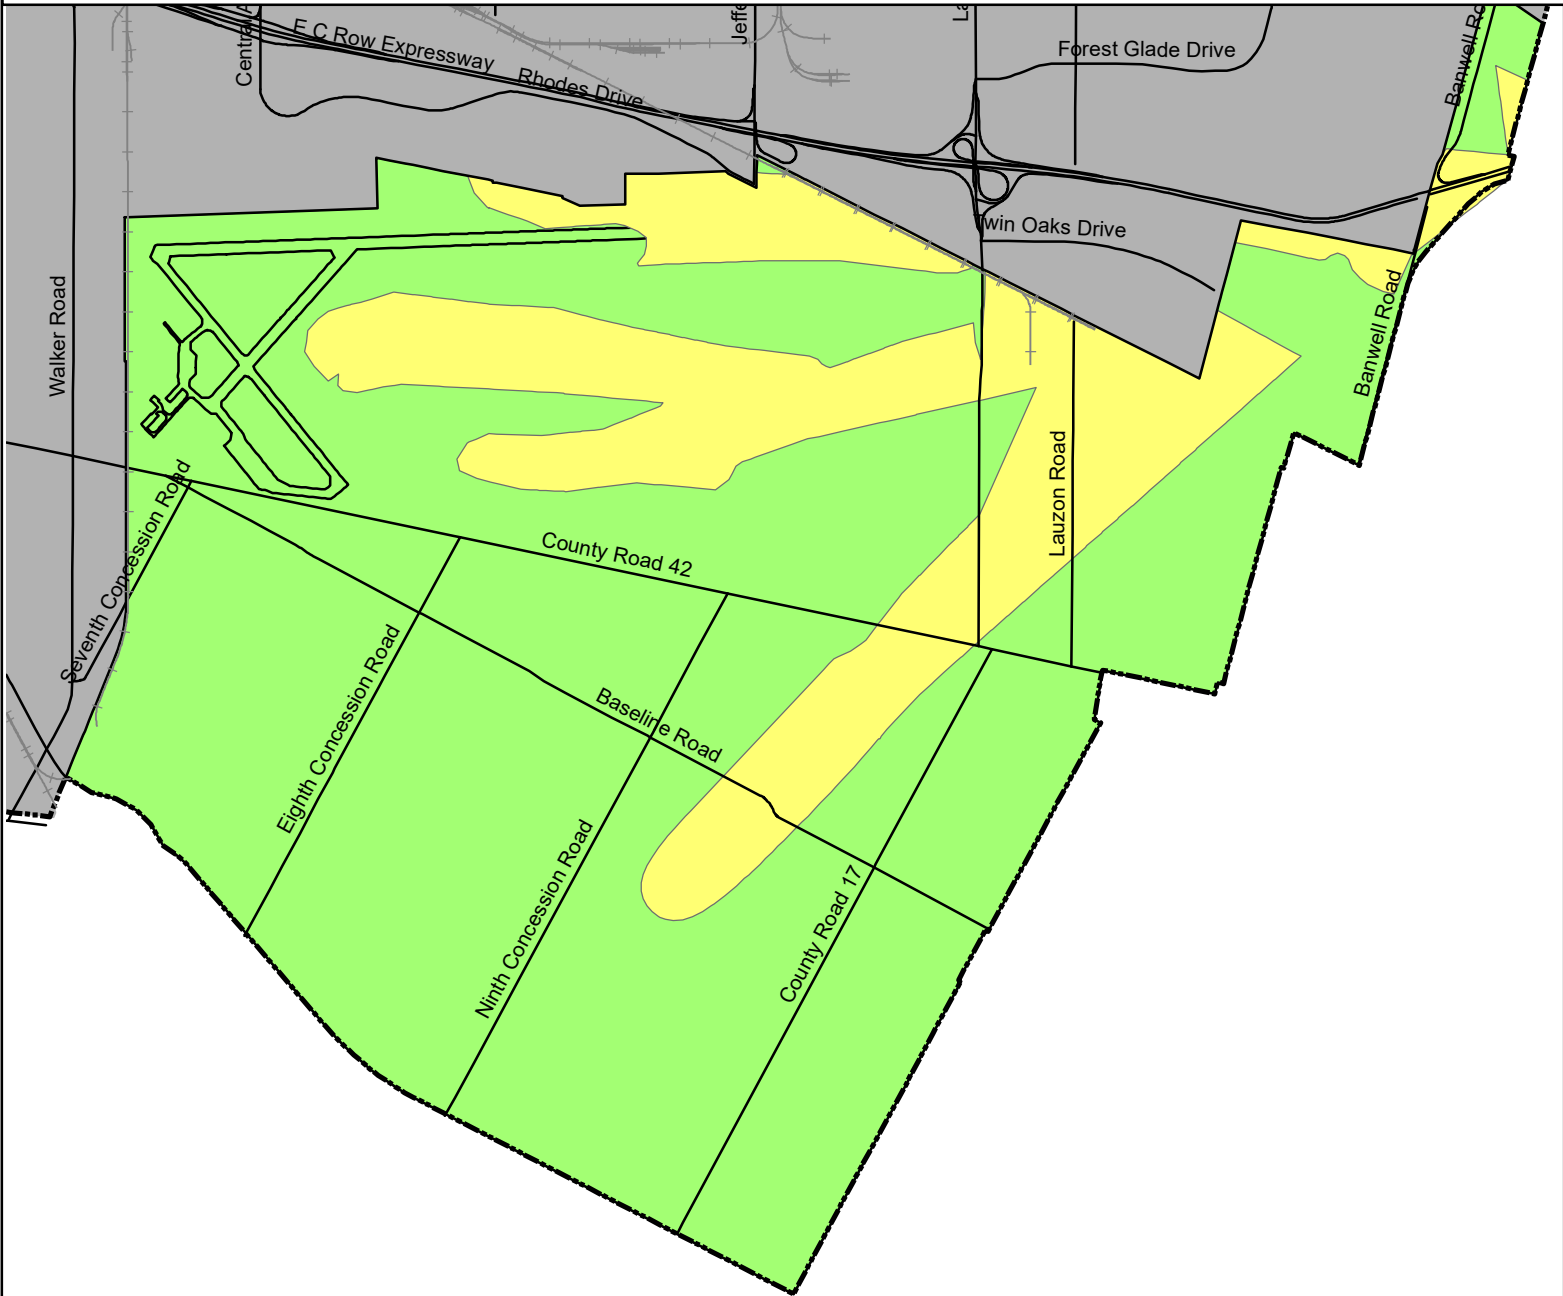

AMENDMENTS TO SCHEDULE C-1 : DEVELOPMENT CONSTRAINT AREAS ARCHAEOLOGICAL POTENTIAL

OFFICIAL PLAN AMENDMENT #60

LEGEND:

-  HIGH POTENTIAL
-  LOW POTENTIAL