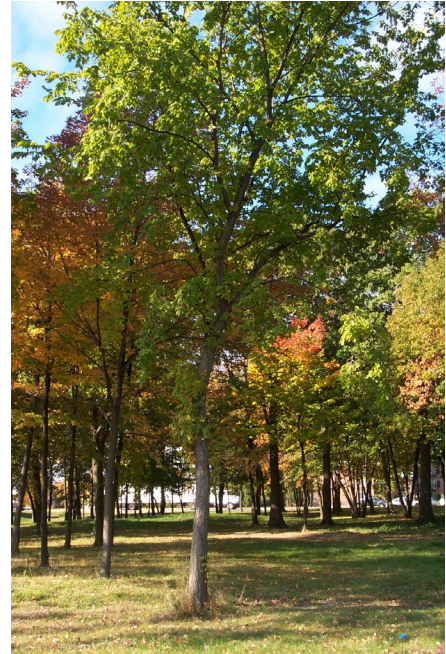

# Sycamore

*Platanus occidentalis*

Hardiness Zone	5 possibly 4
Mature Height	70-100 feet
Mature Form	Open, somewhat irregular and wide-spreading
Features	Mottled, flaky bark; brown fall color
Insect or Diseases	Anthracnose; cankers, powdery mildew and Sycamore lacebug
Culture	Full sun; best in moist, well drained soils, but tolerate of dry sites as well; tolerant of high soil pH
Notes	Very susceptible to anthracnose; this tree can be difficult to use in the home landscape due to its massive size

## Size

## Exposure