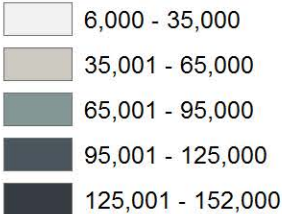

WINDSOR COMMUNITY ENERGY PLAN

Total GHG Emissions
(tCO₂e)

Total GHG Emissions (tCO₂e)

Garforth International Inc
Energy Productivity Solutions