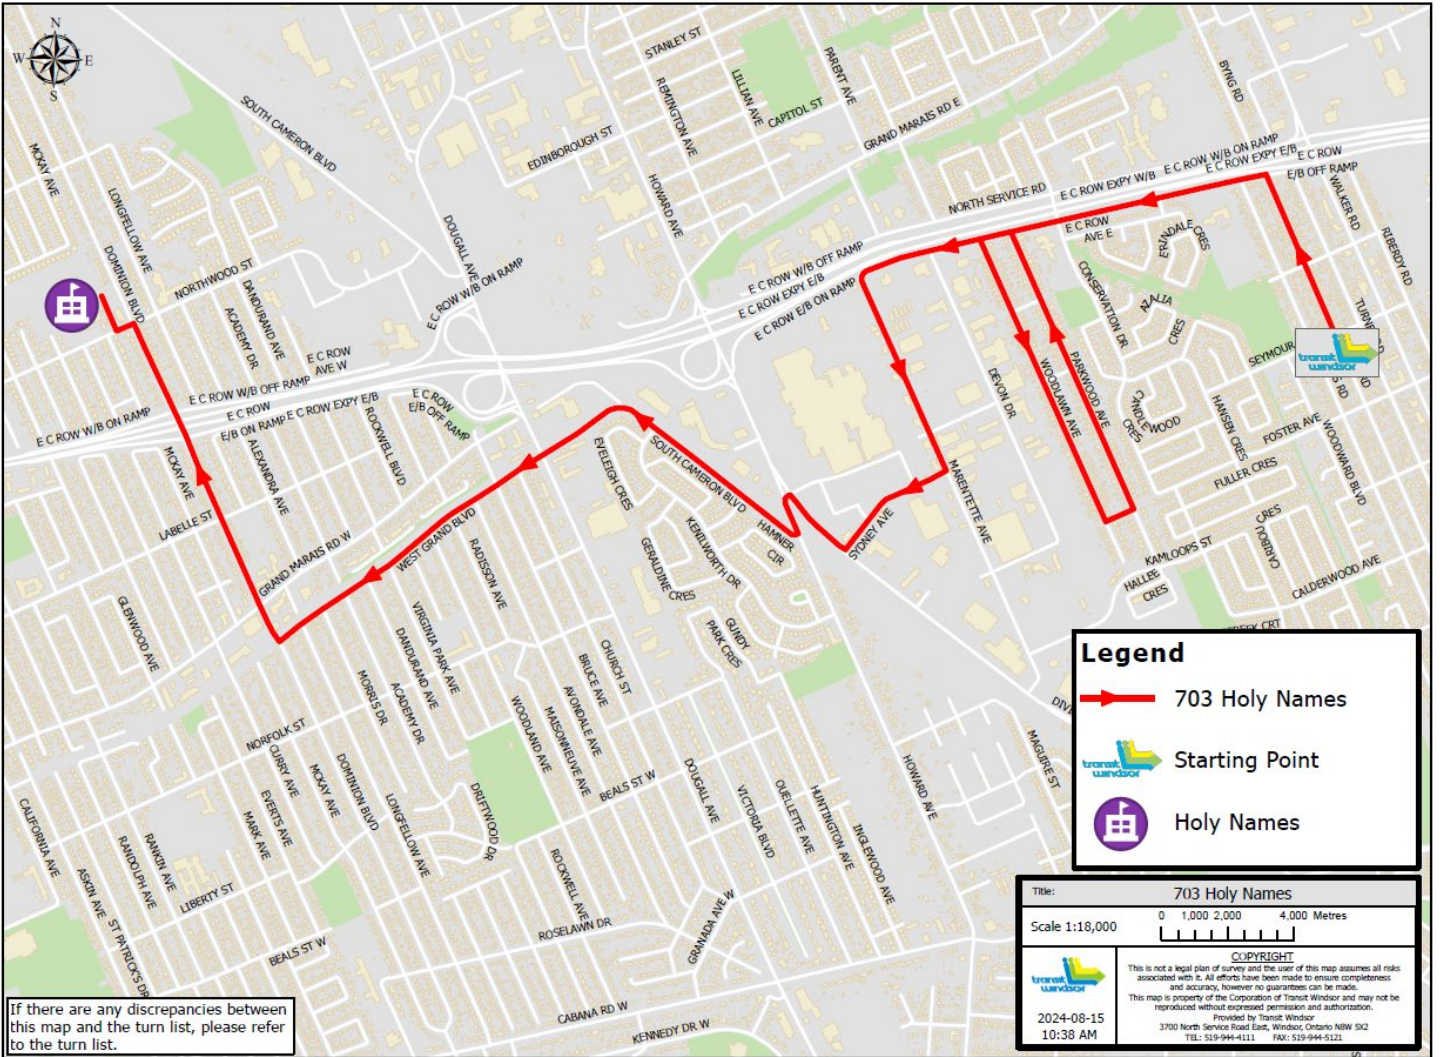

703 Holy Names

If there are any discrepancies between this map and the turn list, please refer to the turn list.

Title: 703 Holy Names	
Scale 1:18,000	0 1,000 2,000 4,000 Metres
COPYRIGHT	
This is not a legal plan of survey and the user of this map assumes all risks associated with it. All efforts have been made to ensure completeness and accuracy, however no guarantees can be made.	
This map is property of the Corporation of Transit Windsor and may not be reproduced without expressed permission and authorization.	
Provided by Transit Windsor	
3700 North Service Road East, Windsor, Ontario N8W 5K2	
TEL: 519-944-4111 FAX: 519-944-5122	
2024-08-15	
10:38 AM