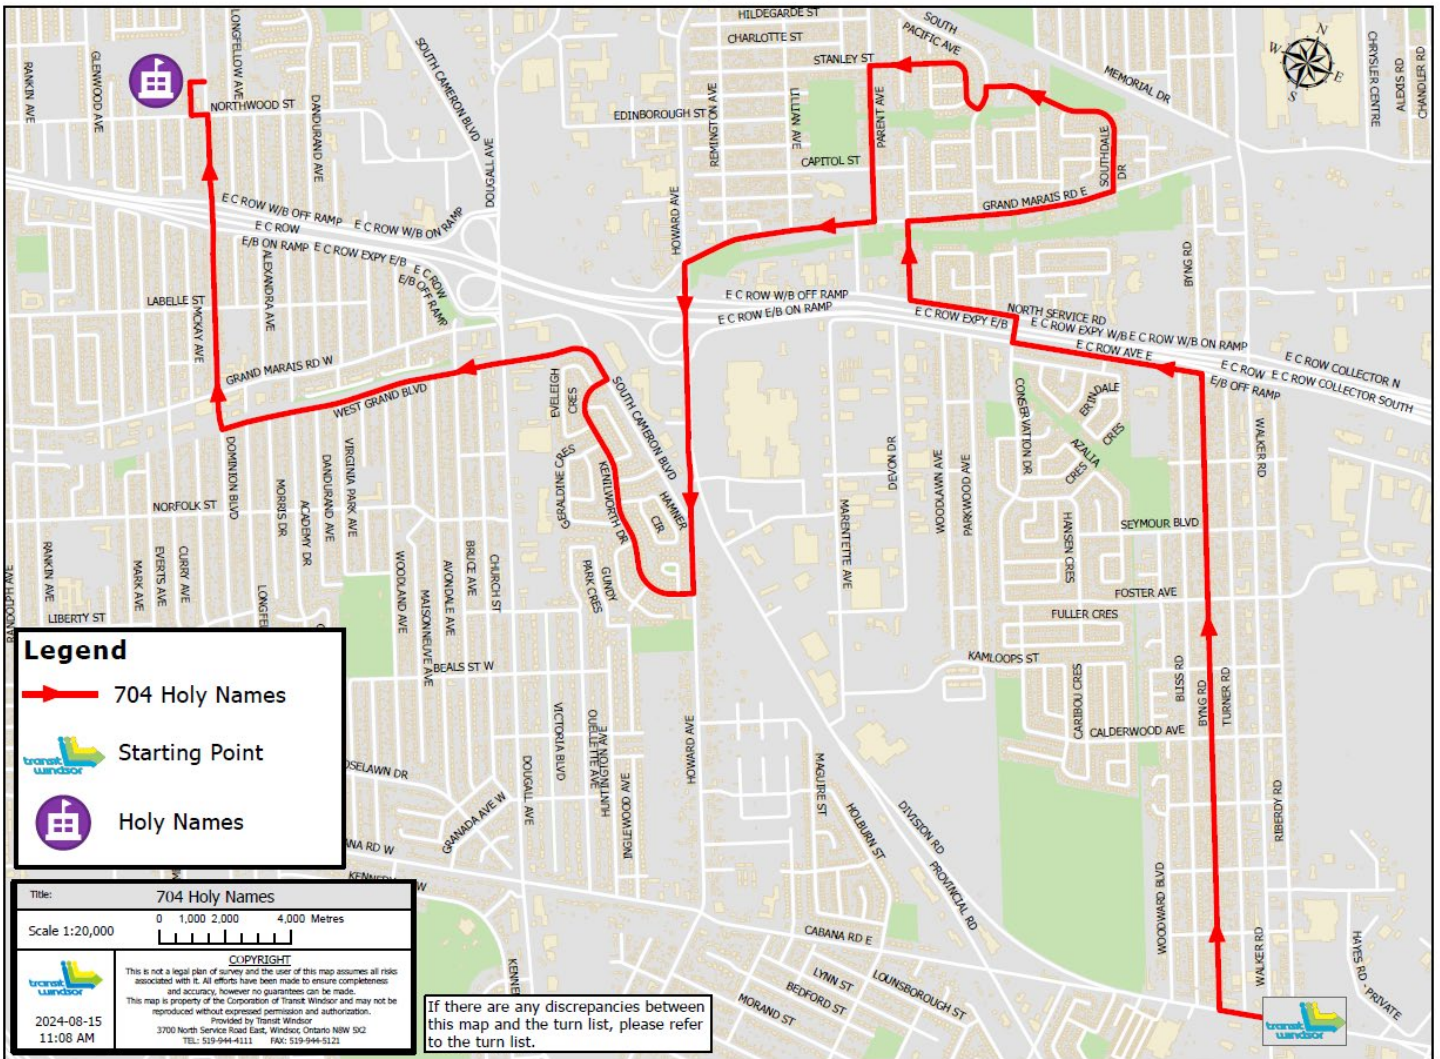

L. ON SOUTH CAMERON thru to WEST GRAND

R. ON DOMINION

L. INTO HOLY NAMES

(755) HOLY NAMES

704 Holy Names

Legend

- 704 Holy Names
- Starting Point
- Holy Names

Title: 704 Holy Names

If there are any discrepancies between this map and the turn list, please refer to the turn list.

705 HOLY NAMES

THIS EXTRA STARTS AT POST OFFICE ON WALKER ROAD AT 7:20AM

R. ON DUCHARME

L. ON HOLBURN

L. ON 6TH CONCESSION