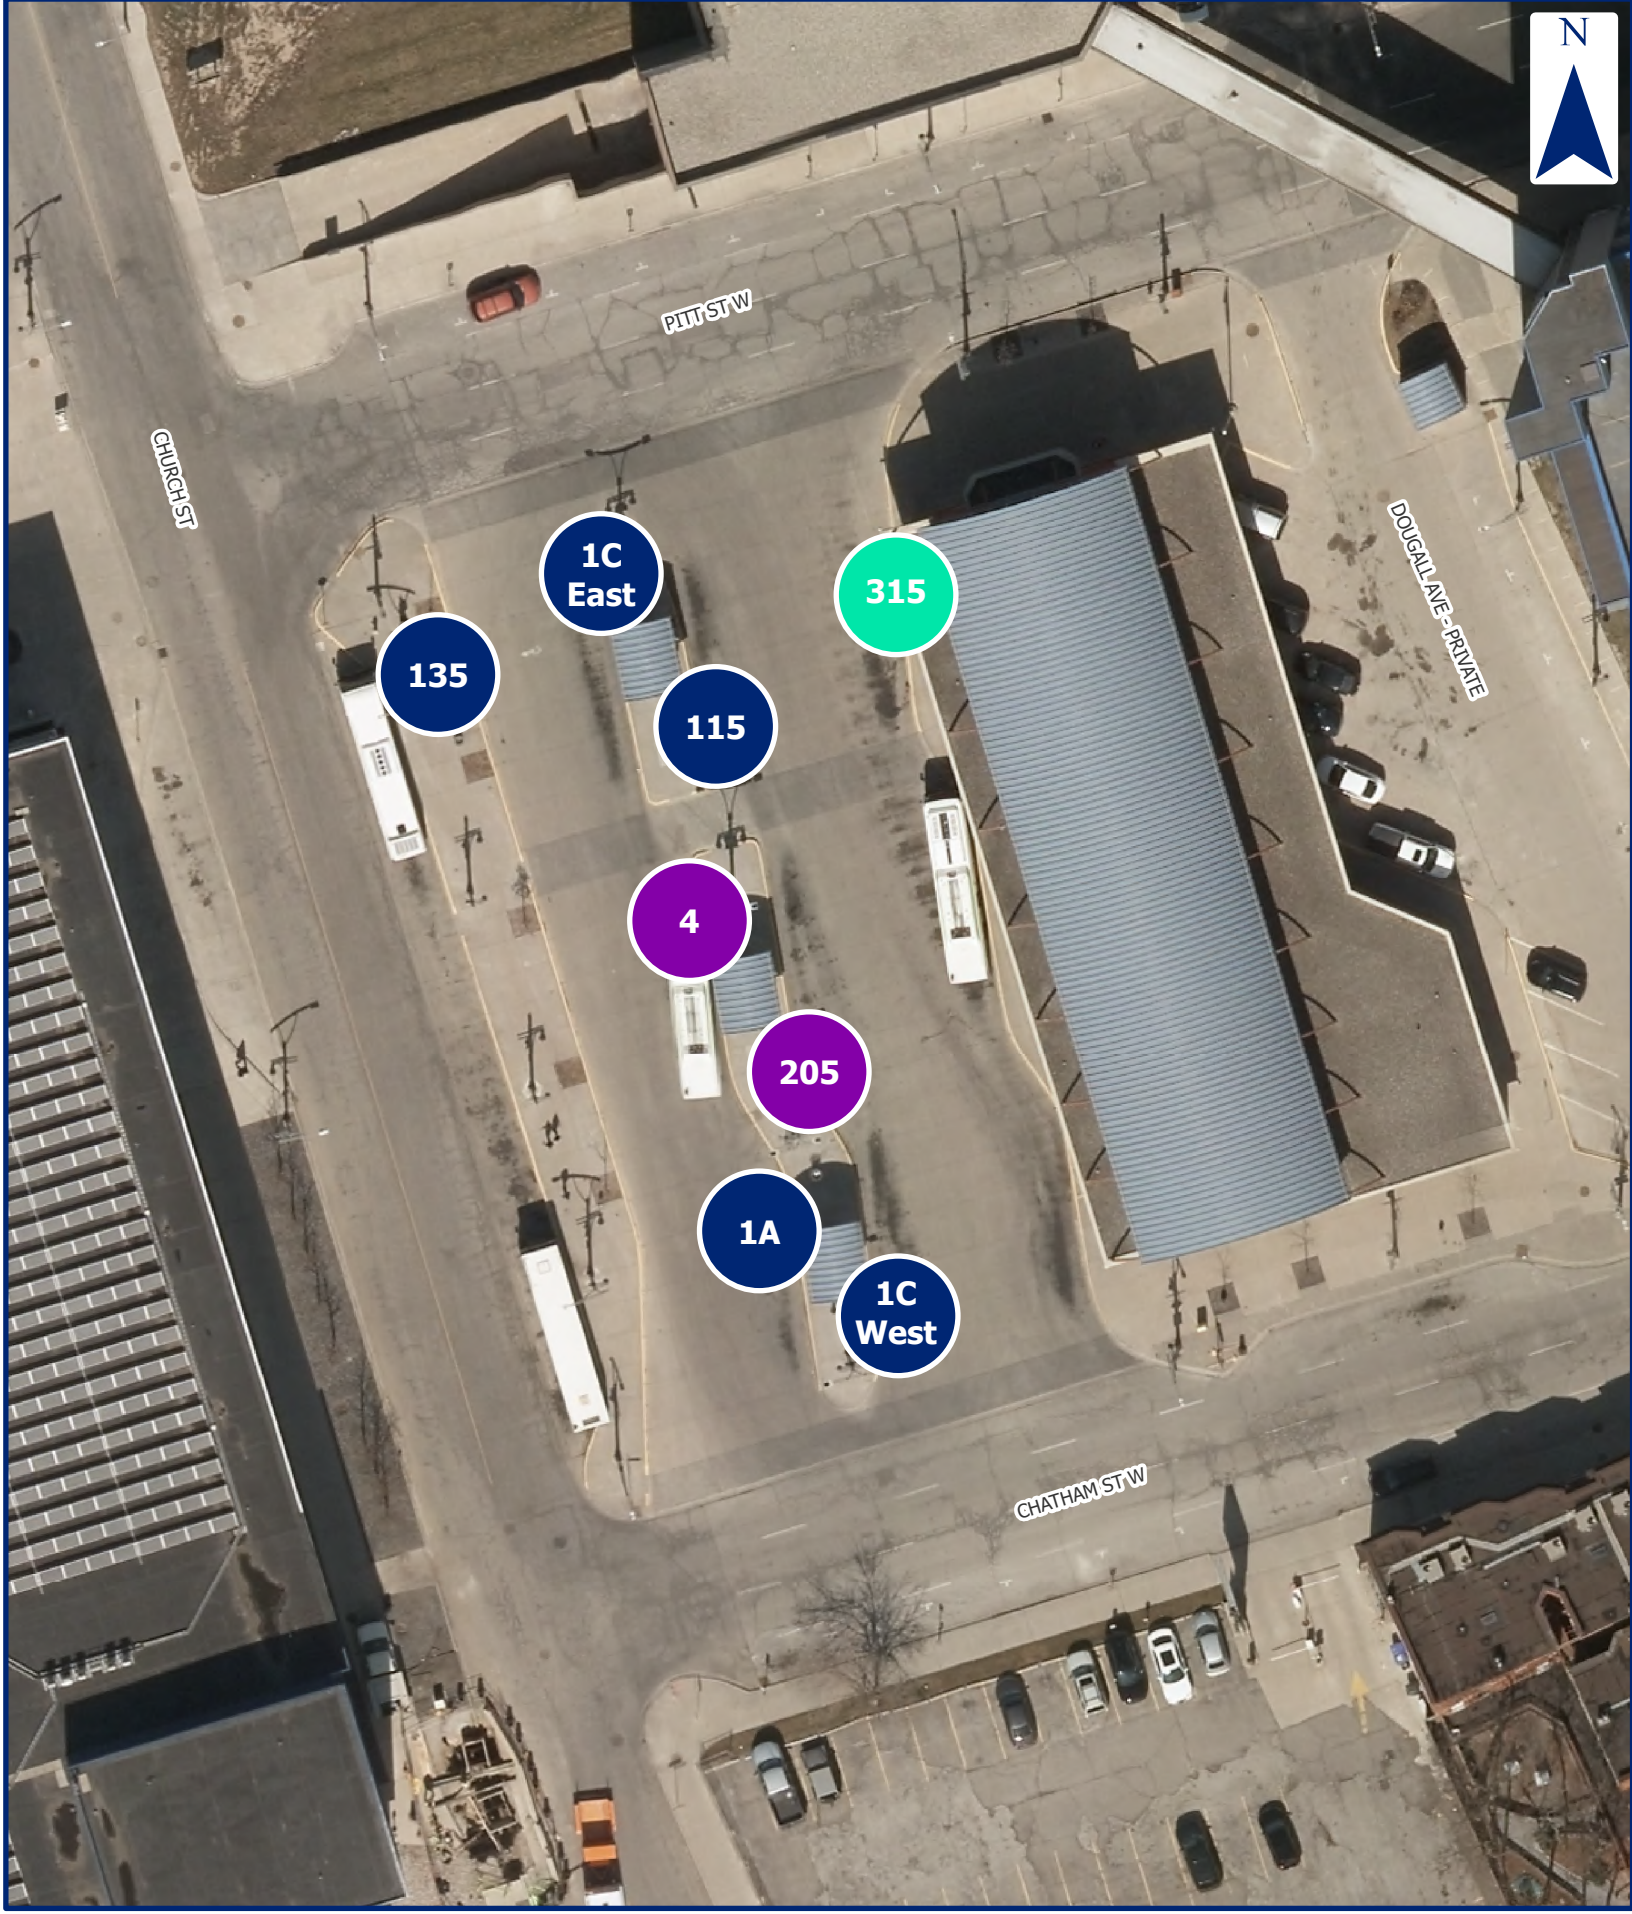

Windsor International Transit Terminal

PITT ST W

CHURCH ST

DOUGAL AVE - PRIVATE

CHATHAM ST W

1C East

315

135

115

4

205

1A

1C West