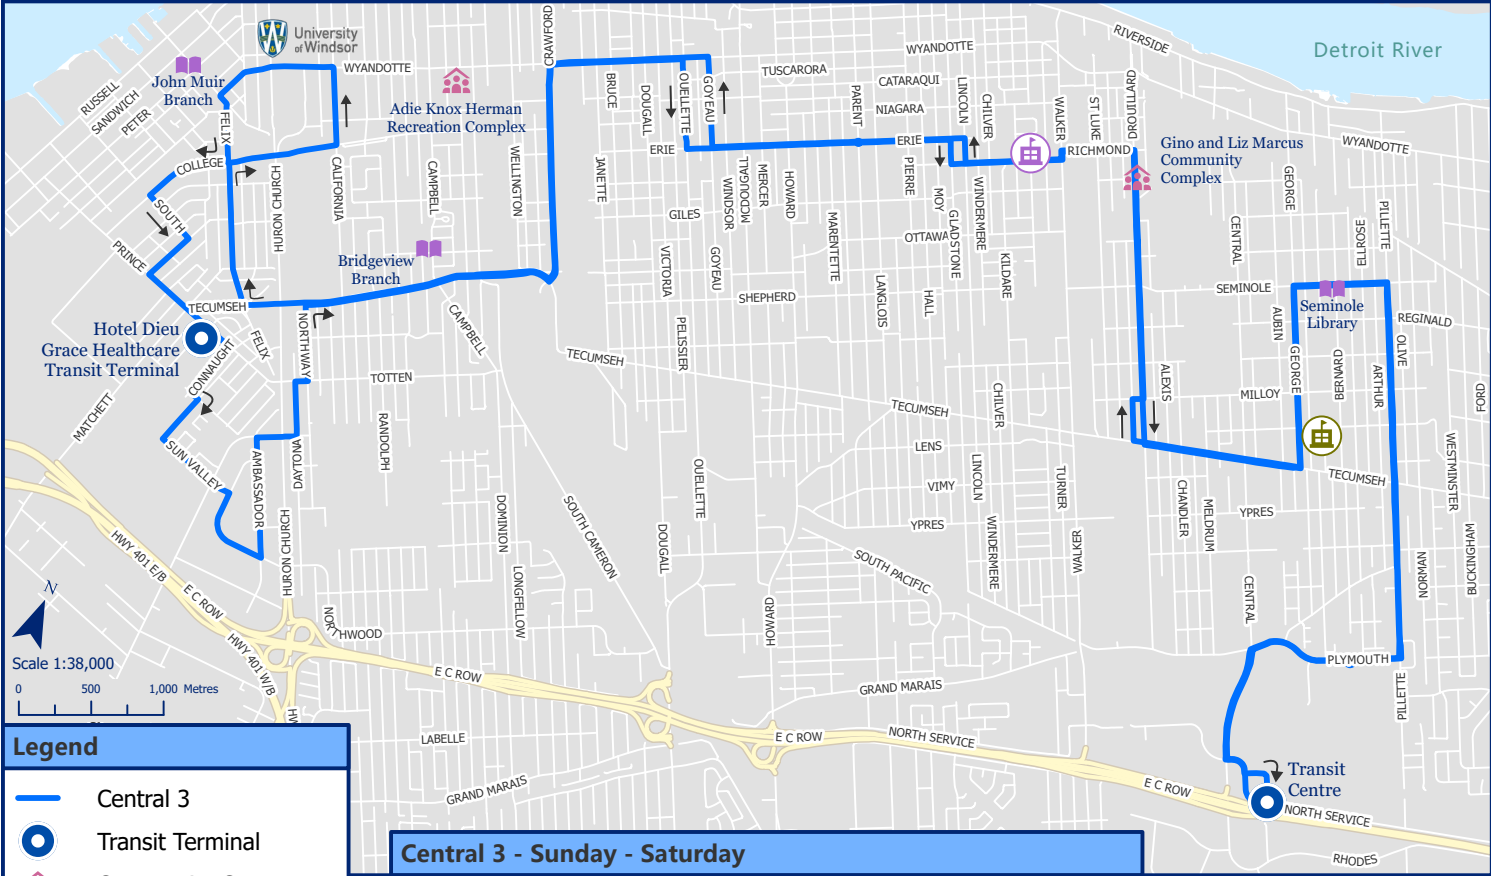

Effective June 28, 2026

Legend

- Central 3
- Transit Terminal
- Community Centre
- Library
- W.F. Herman Academy
- Walkerville Collegiate Institute

Central 3 - Sunday - Saturday

Eastbound -
Hotel Dieu Grace Healthcare Transit Terminal to the Transit Centre

Westbound -
Transit Centre to the Hotel Dieu Grace Healthcare Transit Terminal