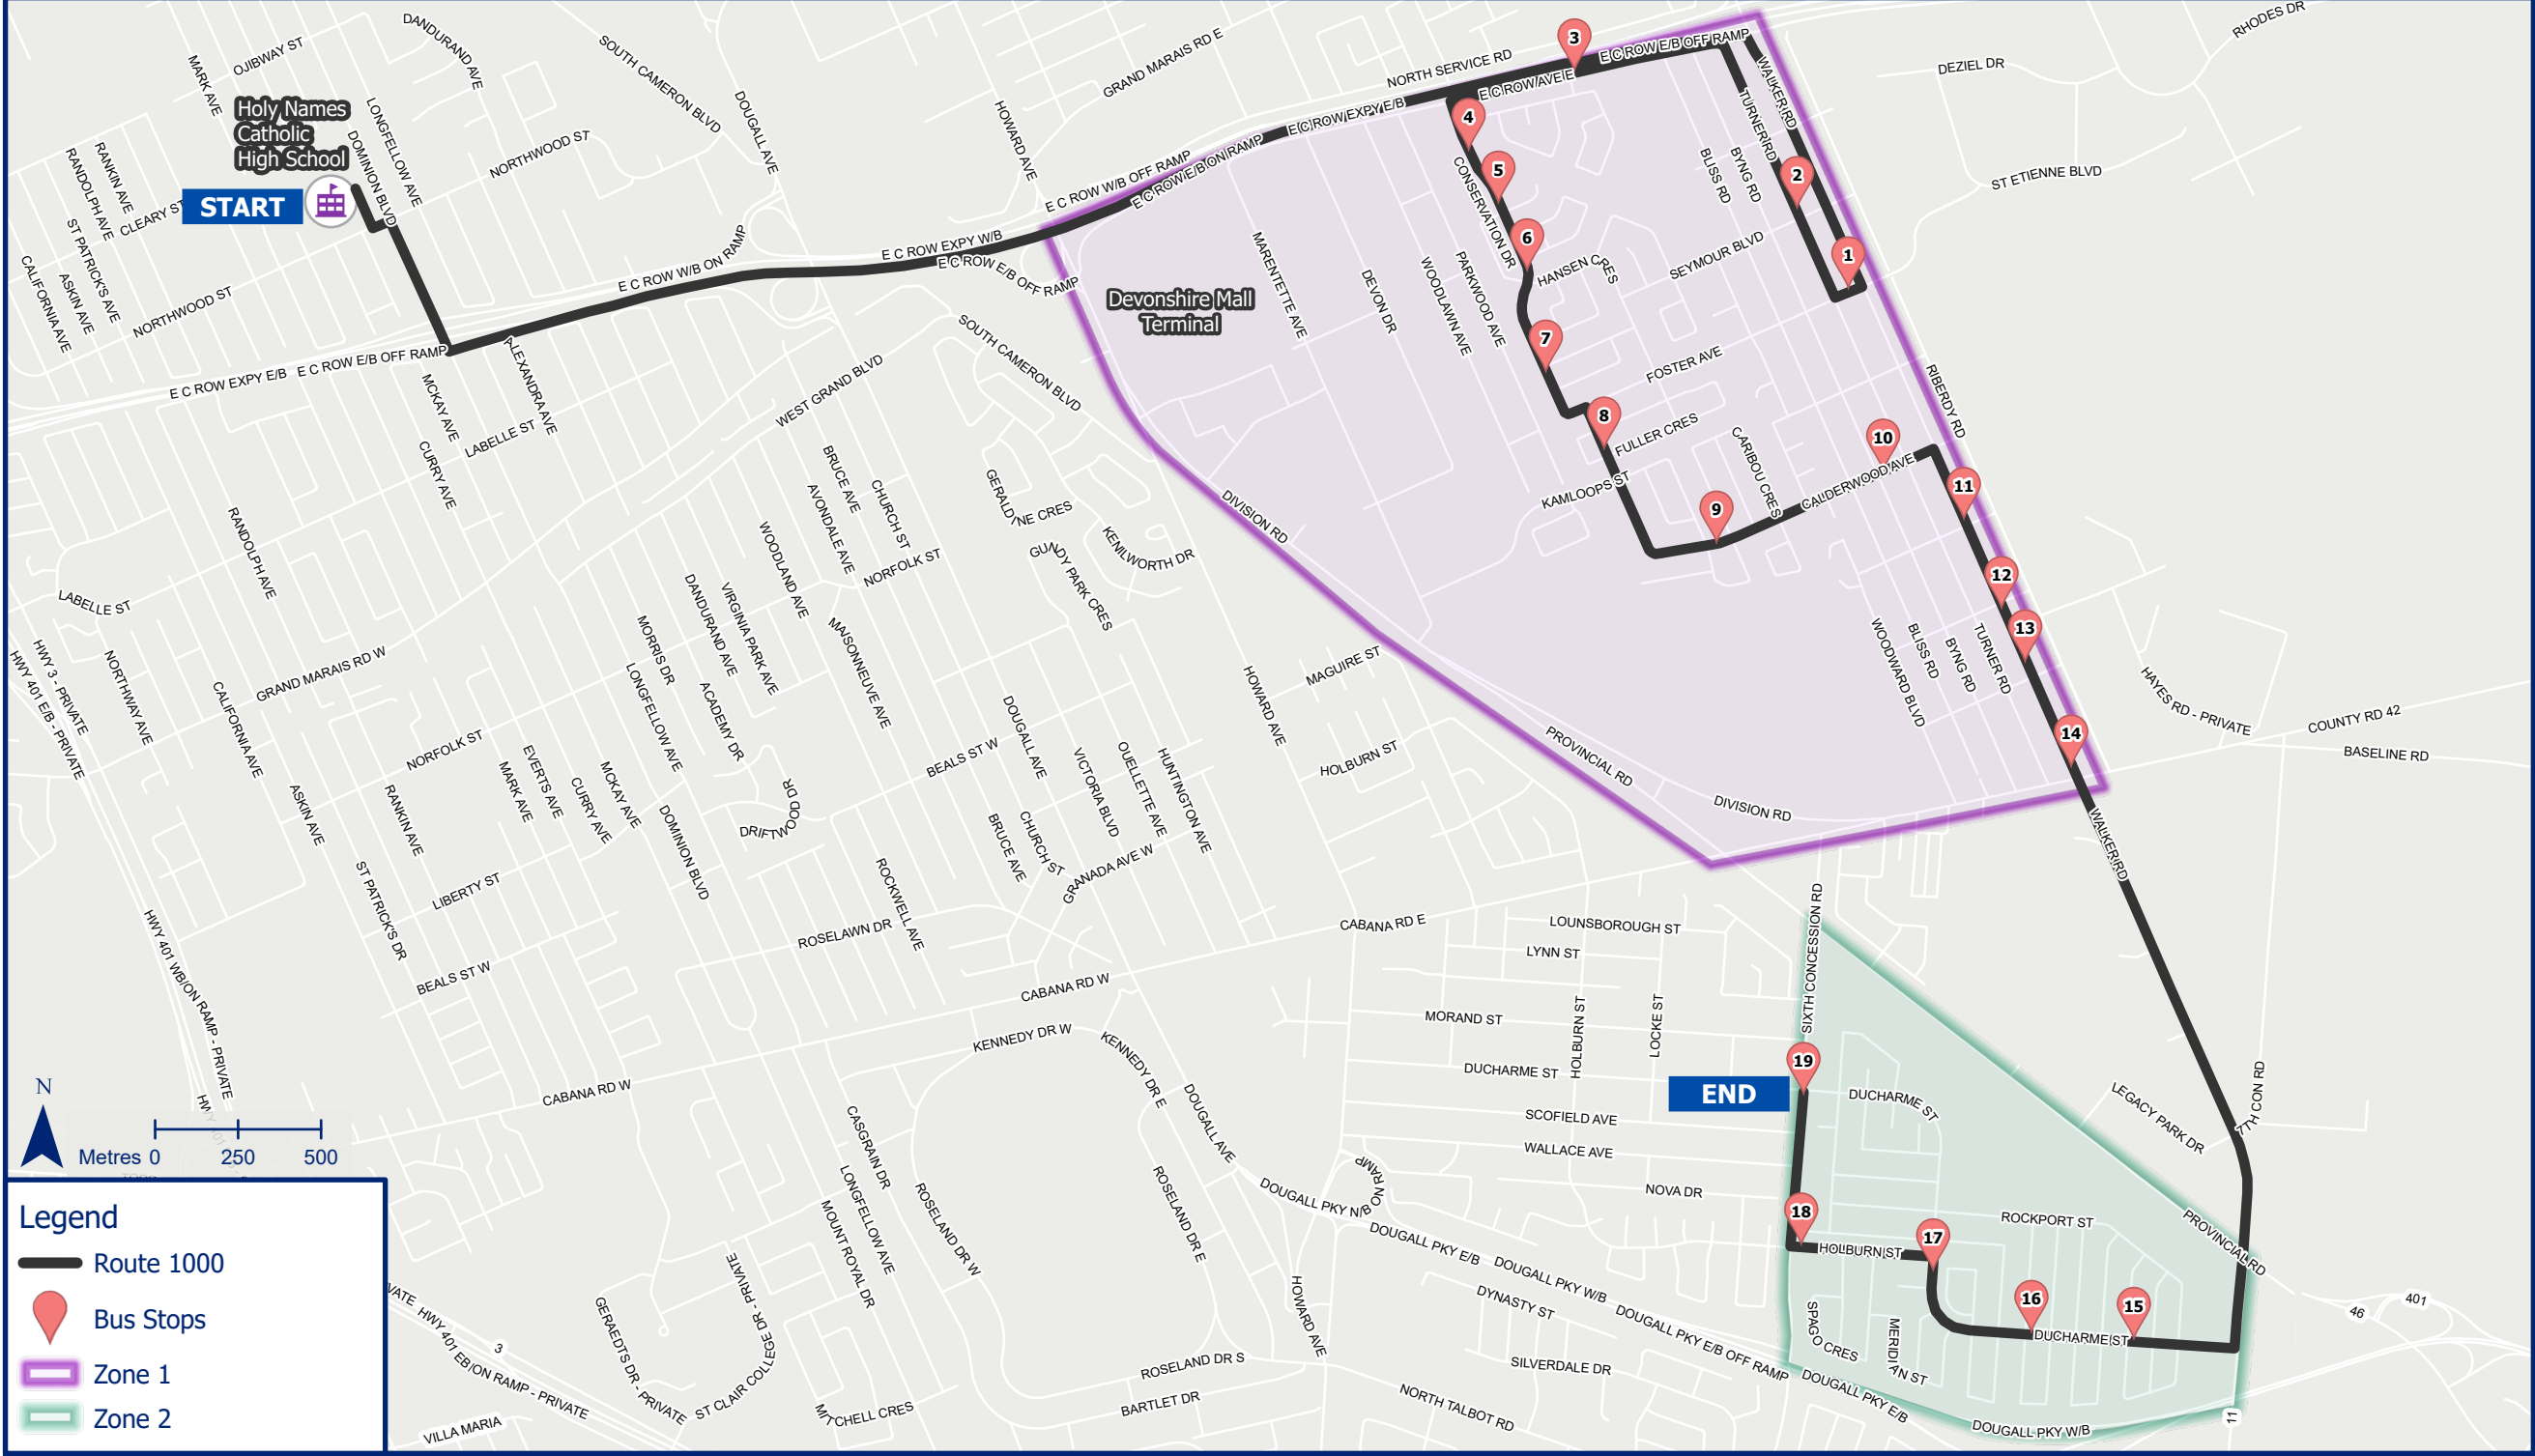

Route 1000 Temporary Holy Names PM Route - Sept. 2 to Dec. 19 2025

These bus stops will be the same for both the AM pick-up and PM drop off		
Bus stop order is reference to the map		
Bus Stop Order and Stop ID	Bus Stop Location – Pick-up and Drop off Locations	Direction
1 Stop ID: 770100	FOSTER AT TURNER	N/E CORNER
2 Stop ID: 770101	TURNER AT SEYMOUR	N/E CORNER
3 Stop ID: 770102	E.C. ROW AVE AT HALLMARK	N/E CORNER
4 Stop ID: 772674	CONSERVATION AT HALLMARK	S/W CORNER
5 Stop ID: 772675	CONSERVATION AT CALVERT	N/W CORNER
6 Stop ID: 772676	CONSERVATION AT LABOUR	N/W CORNER
7 Stop ID: 772677	CONSERVATION AT JESSOP	S/W CORNER
8 Stop ID: 772679	CALDERWOOD AT FULLER	N/W CORNER
9 Stop ID: 770104	CALDERWOOD AT KAMLOOPS	S/E CORNER
10 Stop ID: 770105	CALDERWOOD AT BYNG	S/E CORNER
11 Stop ID: 771960	WALKER AT MELINDA	N/W CORNER
12 Stop ID: 771962	WAKLER AT LEDYARD	S/W CORNER
13 Stop ID: 771772	WALKER AT MOXLAY	N/W CORNER
14 Stop ID: 771965	WALKER AT CABANA	N/W CORNER
15 Stop ID: 770106	DUCHARME AT BUNKER	N/E CORNER
16 Stop ID: 770107	DUCHARME AT BRUNSWICK	N/E CORNER
17 Stop ID: 770108	DUCHARME AT HOLBURN	S/E CORNER
18 Stop ID: 770109	HOLBURN AT SIXTH CONCESSION	N/E CORNER
19 Stop ID: 770110	SIXTH CONCESSION AT DUCHARME	S/E CORNER

TEMPORARY HOLY NAMES PM ROUTE – September 2 - December 19, 2025
THIS ROUTE DEPARTS HOLY NAMES AT 2:35 PM
R. ON DOMINION
L. ON EC ROW EXPRESWAY EAST
R. ON WALKER
R. ON FOSTER
R. ON TURNER
L. ON EC ROW AVE
L. ON CONSERVATION
L. ON FOSTER
R. ON CALDERWOOD
R. ON WALKER
R. ON DUCHARME
L. ON HOLBURN
R. ON SIXTH CONCESSION
END OF ROUTE