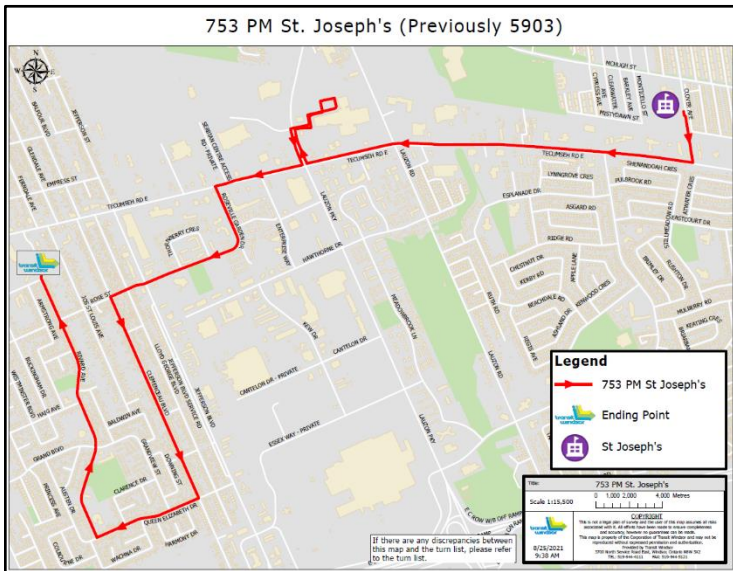

## 751 EXTRA

Depart St. Joseph's High School at **3:05 p.m.**

- Left** on Tecumseh Road East
- Right** on Robinet Road
- Right** on Wildwood Drive
- Left** on 2<sup>nd</sup> Forest Glade Drive
- Left** on Esplanade Drive
- Right** on Lilac Lane
- Right** on Lauzon Road
- Left** on Hawthorne Drive
- Left** on Meadowbrook Lane
- Right** on Essex Way

Click on map to view full size.

## 753 EXTRA

Depart St. Joseph's High School at **3:05 p.m.**

- Right** on Tecumseh Road East
- Right** on Lauzon Parkway into Tecumseh Mall
- Right** on Tecumseh Road East
- Left** on Roseville Garden Drive
- Left** on Clemenceau Boulevard
- Right** on Queen Elizabeth Drive
- Right** on Rivard Avenue to Adstoll Avenue