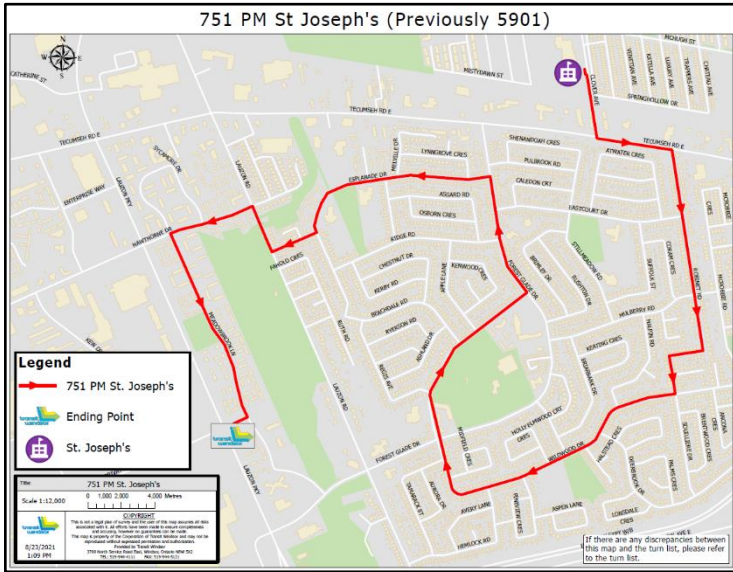

## 751 EXTRA

Depart St. Joseph's High School at **3:05 p.m.**

- Left** on Tecumseh Road East
- Right** on Robinet Road
- Right** on Wildwood Drive
- Left** on 2<sup>nd</sup> Forest Glade Drive
- Left** on Esplanade Drive
- Right** on Lilac Lane
- Right** on Lauzon Road
- Left** on Hawthorne Drive
- Left** on Meadowbrook Lane
- Right** on Essex Way

Click on map to view full size.

## 753 EXTRA

Depart St. Joseph's High School at **3:05 p.m.**

- Right** on Tecumseh Road East
- Right** on Lauzon Parkway into Tecumseh Mall
- Right** on Tecumseh Road East
- Left** on Roseville Garden Drive
- Left** on Clemenceau Boulevard
- Right** on Queen Elizabeth Drive
- Right** on Rivard Avenue to Adstoll Avenue