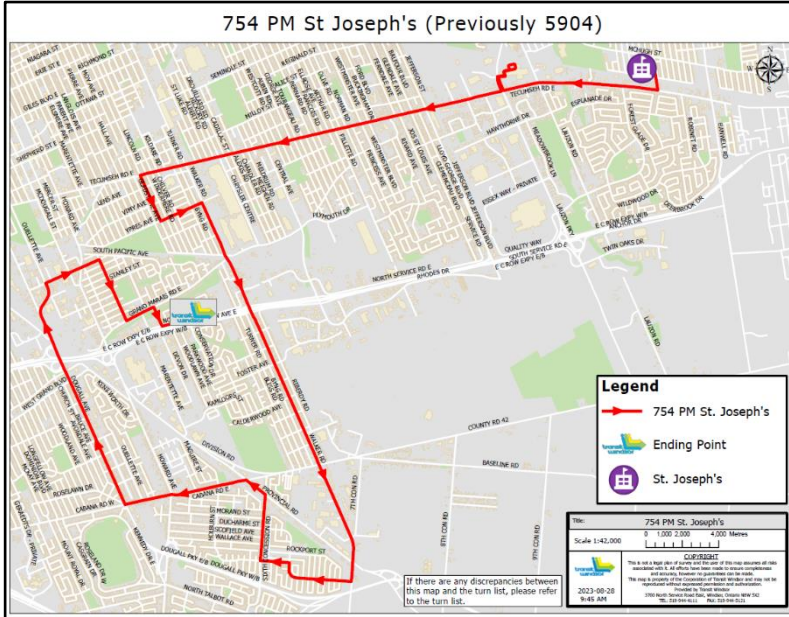

ST. JOSEPH'S HIGH SCHOOL EXTRAS

754 EXTRA

Depart St. Joseph's High School at **3:05 p.m.**

Click on map to view full size.

- Right on Tecumseh Road East
- Right on Lauzon Parkway to Tecumseh Mall
- Right on Tecumseh Road East
- Left on Lincoln Road
- Left on Ypres Avenue
- Right on Walker Road
- Right on Ducharme Street
- Left on Holburn Street
- Right on 6th Concession
- Left on Provincial Road
- Left on Cabana Road
- Right on Dougall Avenue
- Right on Eugenie Street East
- Right on Lillian Avenue
- Left on Grand Marais Road East
- Right on Langlois Avenue
- Left on North Service Road