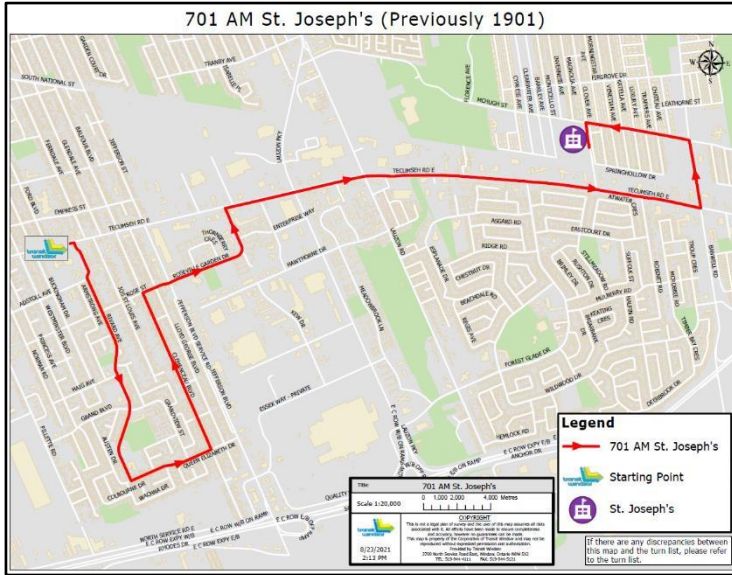

ST. JOSEPH'S HIGH SCHOOL EXTRAS

701 EXTRA

Depart Tecumseh Road East and Rivard Avenue at **8:05 a.m.**

Rivard Avenue to
Left on Queen Elizabeth Drive
Left on Clemenceau Boulevard
Right on Rose Street to Roseville Garden Drive
Right on Tecumseh Road East
Left on Banwell Road
Left on McHugh Street
Left on Clover Avenue
Arrive at St. Joseph's High School at 8:25 a.m.

[Click on map to view full size.](#)

707 EXTRA

Depart Howard Avenue and Grand Marais Road East at **7:37 a.m.**

Howard Avenue to
Right on Grand Marais Road East
Right on Langlois Avenue
Left on North Service Road East
Right on Conservation Drive
Left on Foster Avenue
Left on Walker Road
Right on Tecumseh Road East
 Tecumseh & Central **7:52 a.m.**
Left on Lauzon Road
Right on McHugh Street
Right on Clover Avenue
Arrive at St. Joseph's High School at 8:20 a.m.

[Click on map to view full size.](#)

708 EXTRA

Depart Essexway and Lauzon Parkway at **8:10 a.m.**

Left on Meadowbrook Lane
Right on Hawthorne Drive
Right on Lauzon Road
Left on Lilac Lane
Left on Esplanade Drive
Right on Forest Glade Drive
Left on Mulberry Road
Right on Robinet Road
Right on Wildwood Drive
Left on 2nd Forest Glade Drive
Right on Tecumseh Road East
Left on Banwell Road
Left on McHugh Street
Left on Clover Avenue
Arrive at St. Joseph's High School at 8:30 a.m.

[Click on map to view full size.](#)