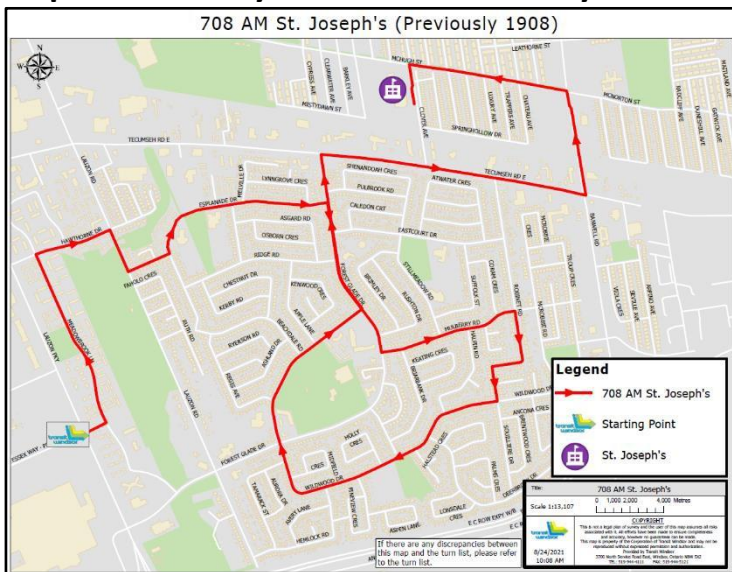

ST. JOSEPH'S HIGH SCHOOL EXTRAS

701 EXTRA

Depart Tecumseh Road East and Rivard Avenue at **8:05 a.m.**

Rivard Avenue to
Left on Queen Elizabeth Drive
Left on Clemenceau Boulevard
Right on Rose Street to Roseville Garden Drive
Right on Tecumseh Road East
Left on Banwell Road
Left on McHugh Street
Left on Clover Avenue
Arrive at St. Joseph's High School at 8:25 a.m.

[Click on map to view full size.](#)

707 EXTRA

Depart Howard Avenue and Grand Marais Road East at **7:37 a.m.**

Howard Avenue to
Right on Grand Marais Road East
Right on Langlois Avenue
Left on North Service Road East
Right on Conservation Drive
Left on Foster Avenue
Left on Walker Road
Right on Tecumseh Road East
 Tecumseh & Central **7:52 a.m.**
Left on Lauzon Road
Right on McHugh Street
Right on Clover Avenue
Arrive at St. Joseph's High School at 8:20 a.m.

[Click on map to view full size.](#)

708 EXTRA

Depart Essexway and Lauzon Parkway at **8:10 a.m.**

Left on Meadowbrook Lane
Right on Hawthorne Drive
Right on Lauzon Road
Left on Lilac Lane
Left on Esplanade Drive
Right on Forest Glade Drive
Left on Mulberry Road
Right on Robinet Road
Right on Wildwood Drive
Left on 2nd Forest Glade Drive
Right on Tecumseh Road East
Left on Banwell Road
Left on McHugh Street
Left on Clover Avenue
Arrive at St. Joseph's High School at 8:30 a.m.

[Click on map to view full size.](#)