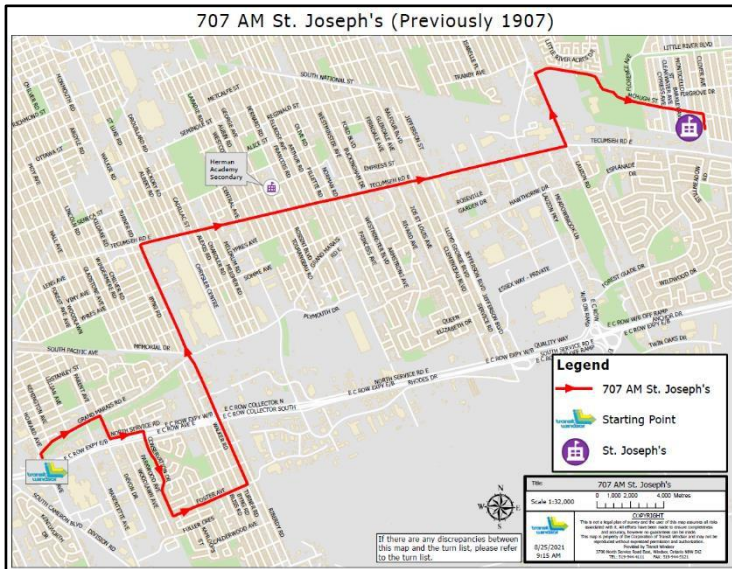

ST. JOSEPH'S HIGH SCHOOL EXTRAS

701 EXTRA

Depart Tecumseh Road East and Rivard Avenue at **8:05 a.m.**

Rivard Avenue to
Left on Queen Elizabeth Drive
Left on Clemenceau Boulevard
Right on Rose Street to Roseville Garden Drive
Right on Tecumseh Road East
Left on Banwell Road
Left on McHugh Street
Left on Clover Avenue
Arrive at St. Joseph's High School at 8:25 a.m.

[Click on map to view full size.](#)

707 EXTRA

Depart Howard Avenue and Grand Marais Road East at **7:37 a.m.**

Howard Avenue to
Right on Grand Marais Road East
Right on Langlois Avenue
Left on North Service Road East
Right on Conservation Drive
Left on Foster Avenue
Left on Walker Road
Right on Tecumseh Road East
 Tecumseh & Central **7:52 a.m.**
Left on Lauzon Road
Right on McHugh Street
Right on Clover Avenue
Arrive at St. Joseph's High School at 8:20 a.m.

[Click on map to view full size.](#)

708 EXTRA

Depart Essexway and Lauzon Parkway at **8:10 a.m.**

Left on Meadowbrook Lane
Right on Hawthorne Drive
Right on Lauzon Road
Left on Lilac Lane
Left on Esplanade Drive
Right on Forest Glade Drive
Left on Mulberry Road
Right on Robinet Road
Right on Wildwood Drive
Left on 2nd Forest Glade Drive
Right on Tecumseh Road East
Left on Banwell Road
Left on McHugh Street
Left on Clover Avenue
Arrive at St. Joseph's High School at 8:30 a.m.

[Click on map to view full size.](#)