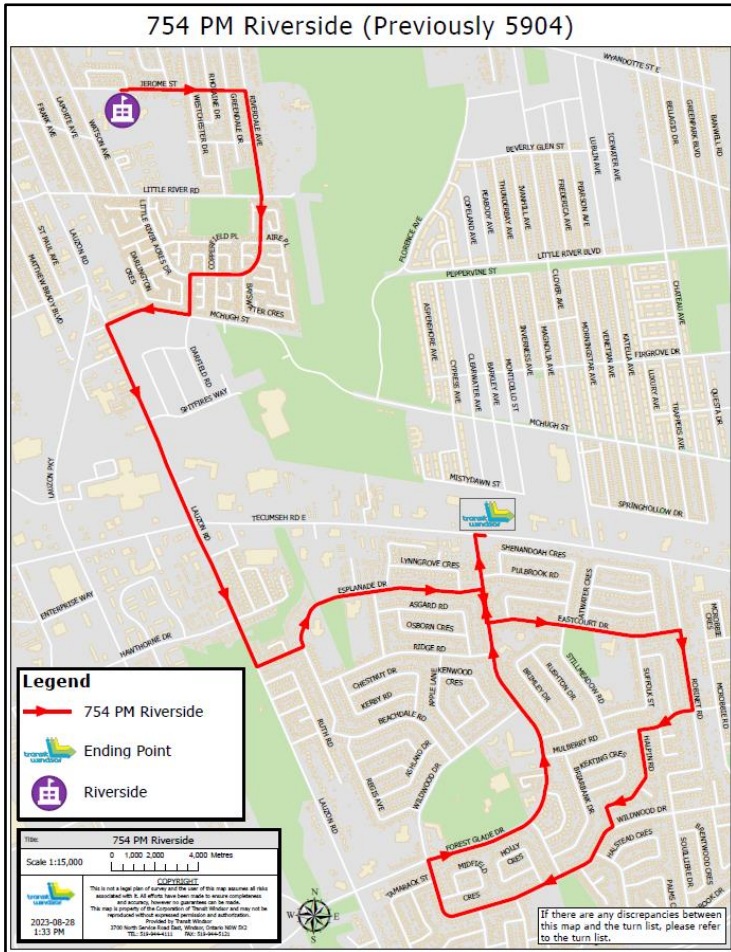

RIVERSIDE HIGH SCHOOL EXTRAS

754 Extra

Depart Jerome Street at **2:15 p.m.**

Right on Riverdale thru to Little River Acres Drive

Left on Darfield Road

Right on McHugh Street

Left on Lauzon Road

Left on Lilac Lane

Left on Esplanade Drive

Right on Forest Glade Drive

Left on Eastcourt Drive

Right on Robinet

Right on Mulberry Road

Left on Halpin Road

Right on Wildwood Drive

Right on Forest Glade Drive

Right on Tecumseh Road East

Left on Banwell

Left on McHugh

Left on Clover

Click on map to view full size.