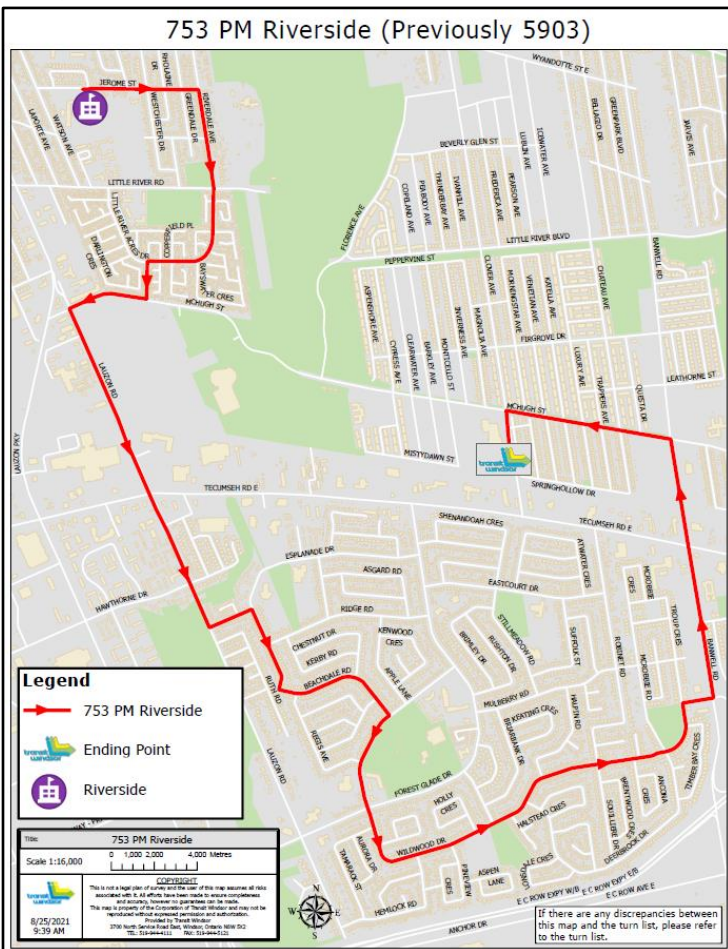

## 751 EXTRA

Depart Jerome Street at **2:15 p.m.**

- Left on Riverdale Avenue
- Right on Riverside Drive East
- Right on Greenpark Boulevard
- Left on Little River Road
- Left on Cora Greenwood Drive
- Right on Dillon Drive
- Right on Lakeview Avenue
- Right on Little River Road
- Left on Banwell Road
- Right on McHugh Street
- Right on Chateau Avenue
- Left on Little River Road
- Left on Clover Avenue

Click on map to view full size.

## 753 Extra

Depart Jerome Street at **2:15 p.m.**

- Right on Riverdale thru to Little River Acres Drive
- Left on Darfield Road
- Right on McHugh Street
- Left on Lauzon Road
- Left on Lilac Lane
- Right on Esplanade Drive
- Left on Beachdale Road
- Right on Wildwood Drive then
- Right on 2<sup>nd</sup> Wildwood into roundabout exit Northbound
- Exit Northbound on Banwell Road
- Left on McHugh Street
- Left on Clover Avenue