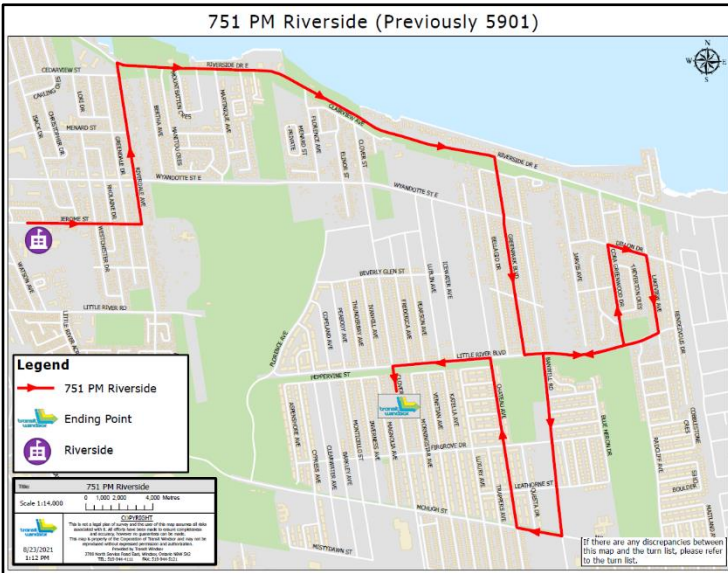

## 751 EXTRA

Depart Jerome Street at **2:15 p.m.**

- Left on Riverdale Avenue
- Right on Riverside Drive East
- Right on Greenpark Boulevard
- Left on Little River Road
- Left on Cora Greenwood Drive
- Right on Dillon Drive
- Right on Lakeview Avenue
- Right on Little River Road
- Left on Banwell Road
- Right on McHugh Street
- Right on Chateau Avenue
- Left on Little River Road
- Left on Clover Avenue

Click on map to view full size.

## 753 Extra

Depart Jerome Street at **2:15 p.m.**

- Right on Riverdale thru to Little River Acres Drive
- Left on Darfield Road
- Right on McHugh Street
- Left on Lauzon Road
- Left on Lilac Lane
- Right on Esplanade Drive
- Left on Beachdale Road
- Right on Wildwood Drive then
- Right on 2<sup>nd</sup> Wildwood into roundabout exit Northbound
- Exit Northbound on Banwell Road
- Left on McHugh Street
- Left on Clover Avenue

## 754 Extra

Depart Jerome Street at **2:15 p.m.**

**Right** on Riverdale thru to Little River Acres Drive

**Left** on Darfield Road

**Right** on McHugh Street

**Left** on Lauzon Road

**Left** on Lilac Lane