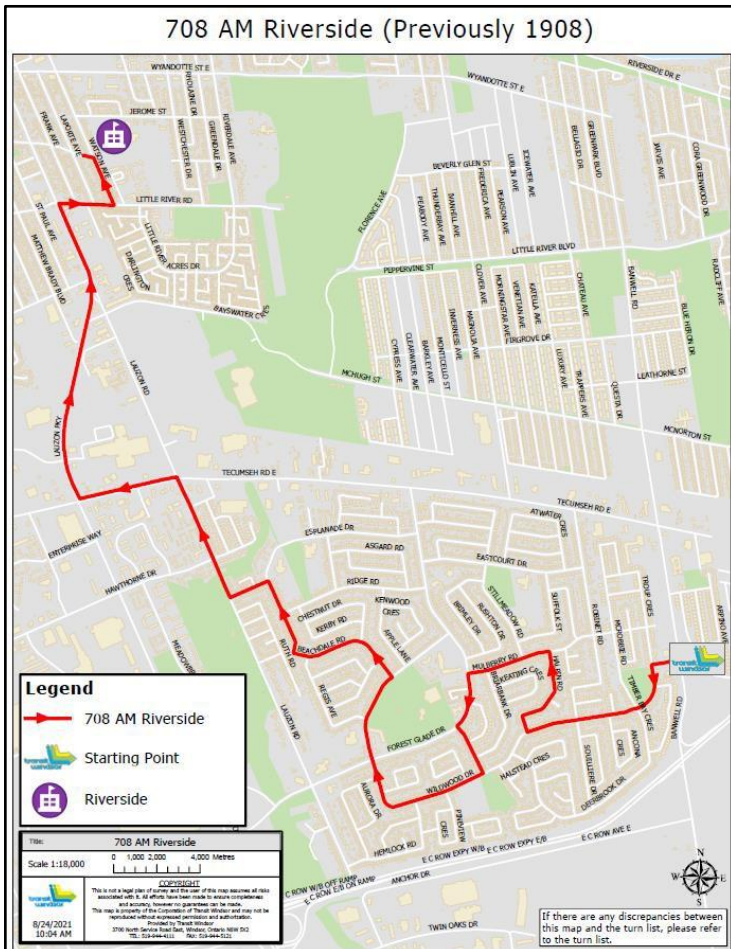

RIVERSIDE HIGH SCHOOL EXTRAS

701 EXTRA

Depart Eastcourt Drive and Forest Glade Drive at **7:25 a.m.**

Click on map to view full size.

- Right on Stillmeadow Road
 - Left on Mulberry Road
 - Right on Halpin Road
 - Left on Wildwood Drive
 - Left on Robinet Road
 - Left on Eastcourt Drive
 - Right on Forest Glade Drive
 - Left on Esplanade Drive
 - Right on Lilac Lane
 - Right on Lauzon Road
 - Right on Little River Road
 - Left on Watson Avenue
 - Right on Jerome Street
- Arrive at Riverside High School at **7:50 a.m.**

708 Extra

Depart Wildwood Avenue and Wildwood Park at **7:30 a.m.**

Click on map to view full size.

- Right on Halpin Road
 - Left on Mulberry Road
 - Left on Forest Glade Drive
 - Left on Rosebriar Road
 - Right on Wildwood Drive
 - Left on Beachdale Road
 - Right on Esplanade Drive
 - Left on Lilac Lane
 - Right on Lauzon Road
 - Left on Tecumseh Road East
 - Right on Lauzon Parkway
 - Right on Little River Road
 - Left on Watson Avenue
 - Left on St. Rose Avenue
- Arrive at Riverside High School at **7:55 a.m.**