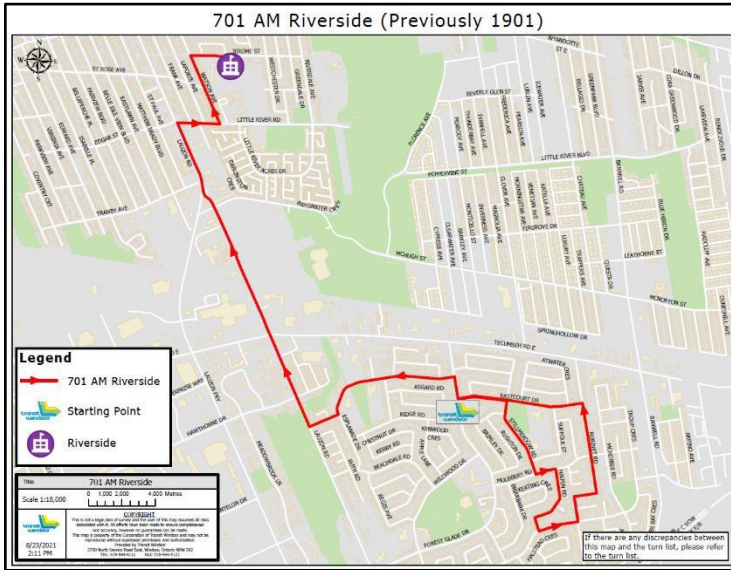

RIVERSIDE HIGH SCHOOL EXTRAS

701 EXTRA

Depart Eastcourt Drive and Forest Glade Drive at **7:25 a.m.**

Click on map to view full size.

- Right on Stillmeadow Road
 - Left on Mulberry Road
 - Right on Halpin Road
 - Left on Wildwood Drive
 - Left on Robinet Road
 - Left on Eastcourt Drive
 - Right on Forest Glade Drive
 - Left on Esplanade Drive
 - Right on Lilac Lane
 - Right on Lauzon Road
 - Right on Little River Road
 - Left on Watson Avenue
 - Right on Jerome Street
- Arrive at Riverside High School at **7:50 a.m.**

708 Extra

Depart Wildwood Avenue and Wildwood Park at **7:30 a.m.**

Click on map to view full size.

- Right on Halpin Road
 - Left on Mulberry Road
 - Left on Forest Glade Drive
 - Left on Rosebriar Road
 - Right on Wildwood Drive
 - Left on Beachdale Road
 - Right on Esplanade Drive
 - Left on Lilac Lane
 - Right on Lauzon Road
 - Left on Tecumseh Road East
 - Right on Lauzon Parkway
 - Right on Little River Road
 - Left on Watson Avenue
 - Left on St. Rose Avenue
- Arrive at Riverside High School at **7:55 a.m.**