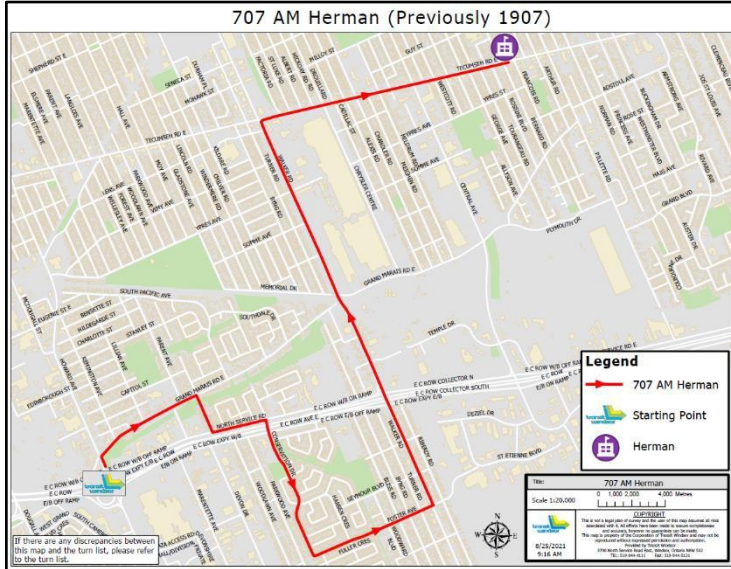

HERMAN HIGH SCHOOL EXTRA

707 EXTRA

Depart Howard Avenue and Grand Marais Road East at **7:37 a.m.**

Howard Avenue to
Right on Grand Marais Road East
Right on Langlois Avenue
Left on North Service Road East
Right on Conservation Drive
Left on Foster Avenue
Left on Walker Road
Right on Tecumseh Road East
Arrive at Tecumseh Road East and Bernard Road

(Students get off the bus here as the bus does not go directly to the school)

Click on map to view full size.