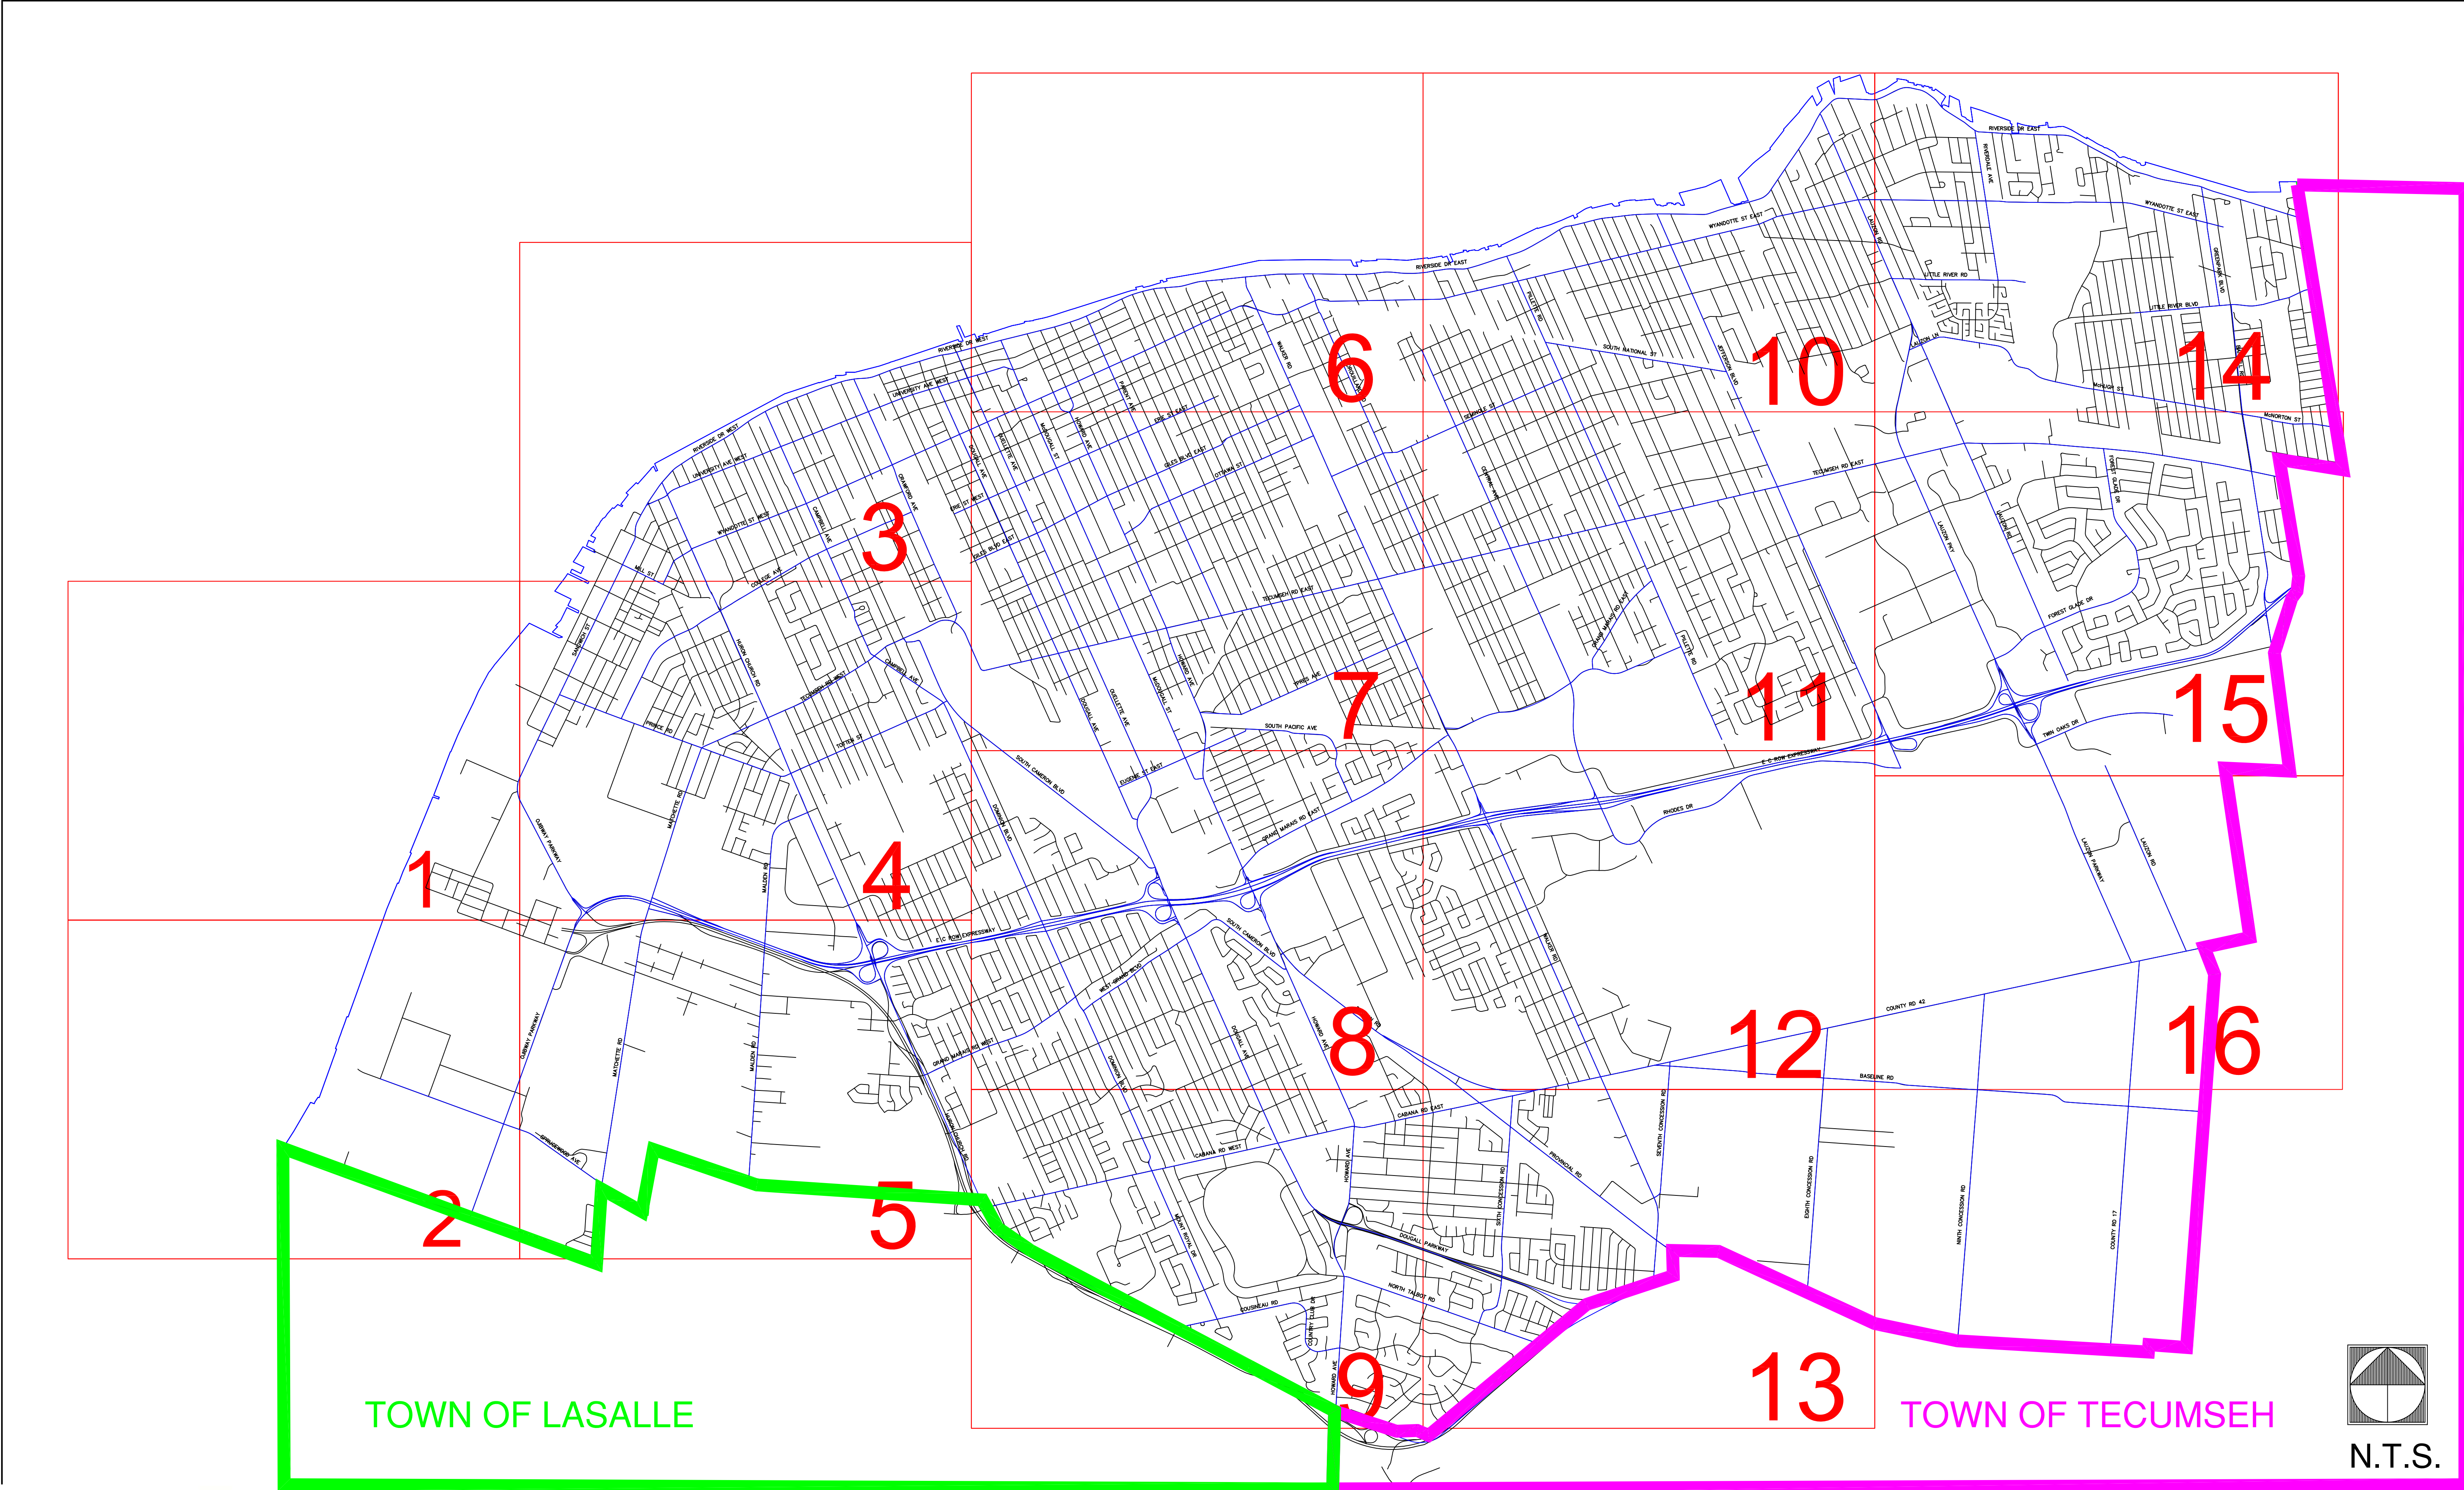

Zoning District Maps

TOWN OF LASALLE

TOWN OF TECUMSEH

N.T.S.

These Zoning District Maps form Schedule 'A' to By-law 860

[Schedule 'P' Off Street Parking Maps 1-4](#)

[Schedule 'P' Off Street Parking Map 5](#)

City of Windsor Zoning
Zoning District Map Grid