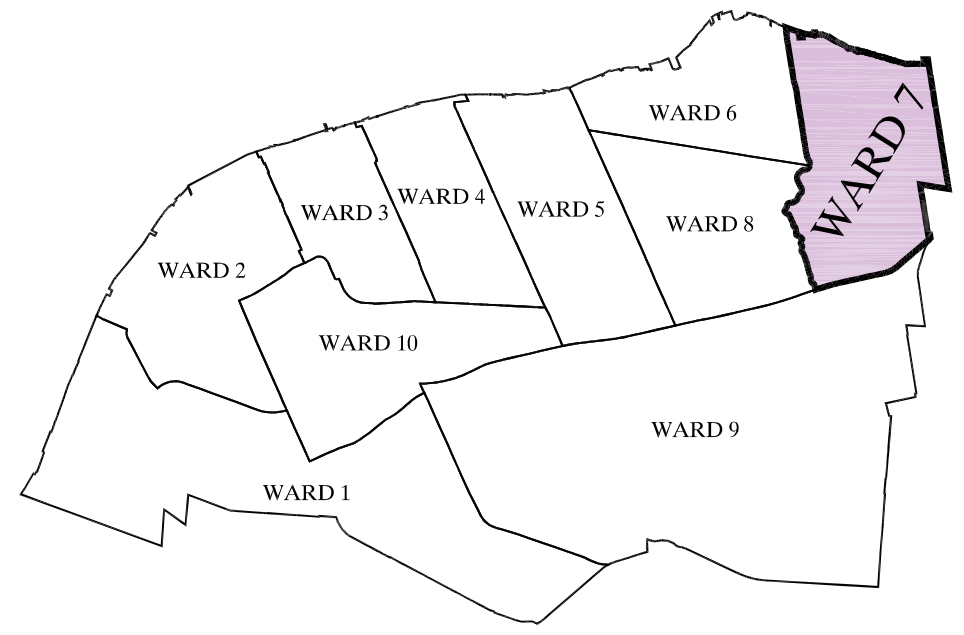

WARD 7 MUNICIPAL ELECTORAL MAP

TOWN OF TECUMSEH

CITY OF WINDSOR LIMIT

KEY PLAN

- 7-X ADDITIONAL POLL SERVED
 - CURRENT VOTING LOCATIONS
 - CURRENT VOTING LOCATIONS - RESIDENTS ONLY
- **SUBJECT TO CHANGE**