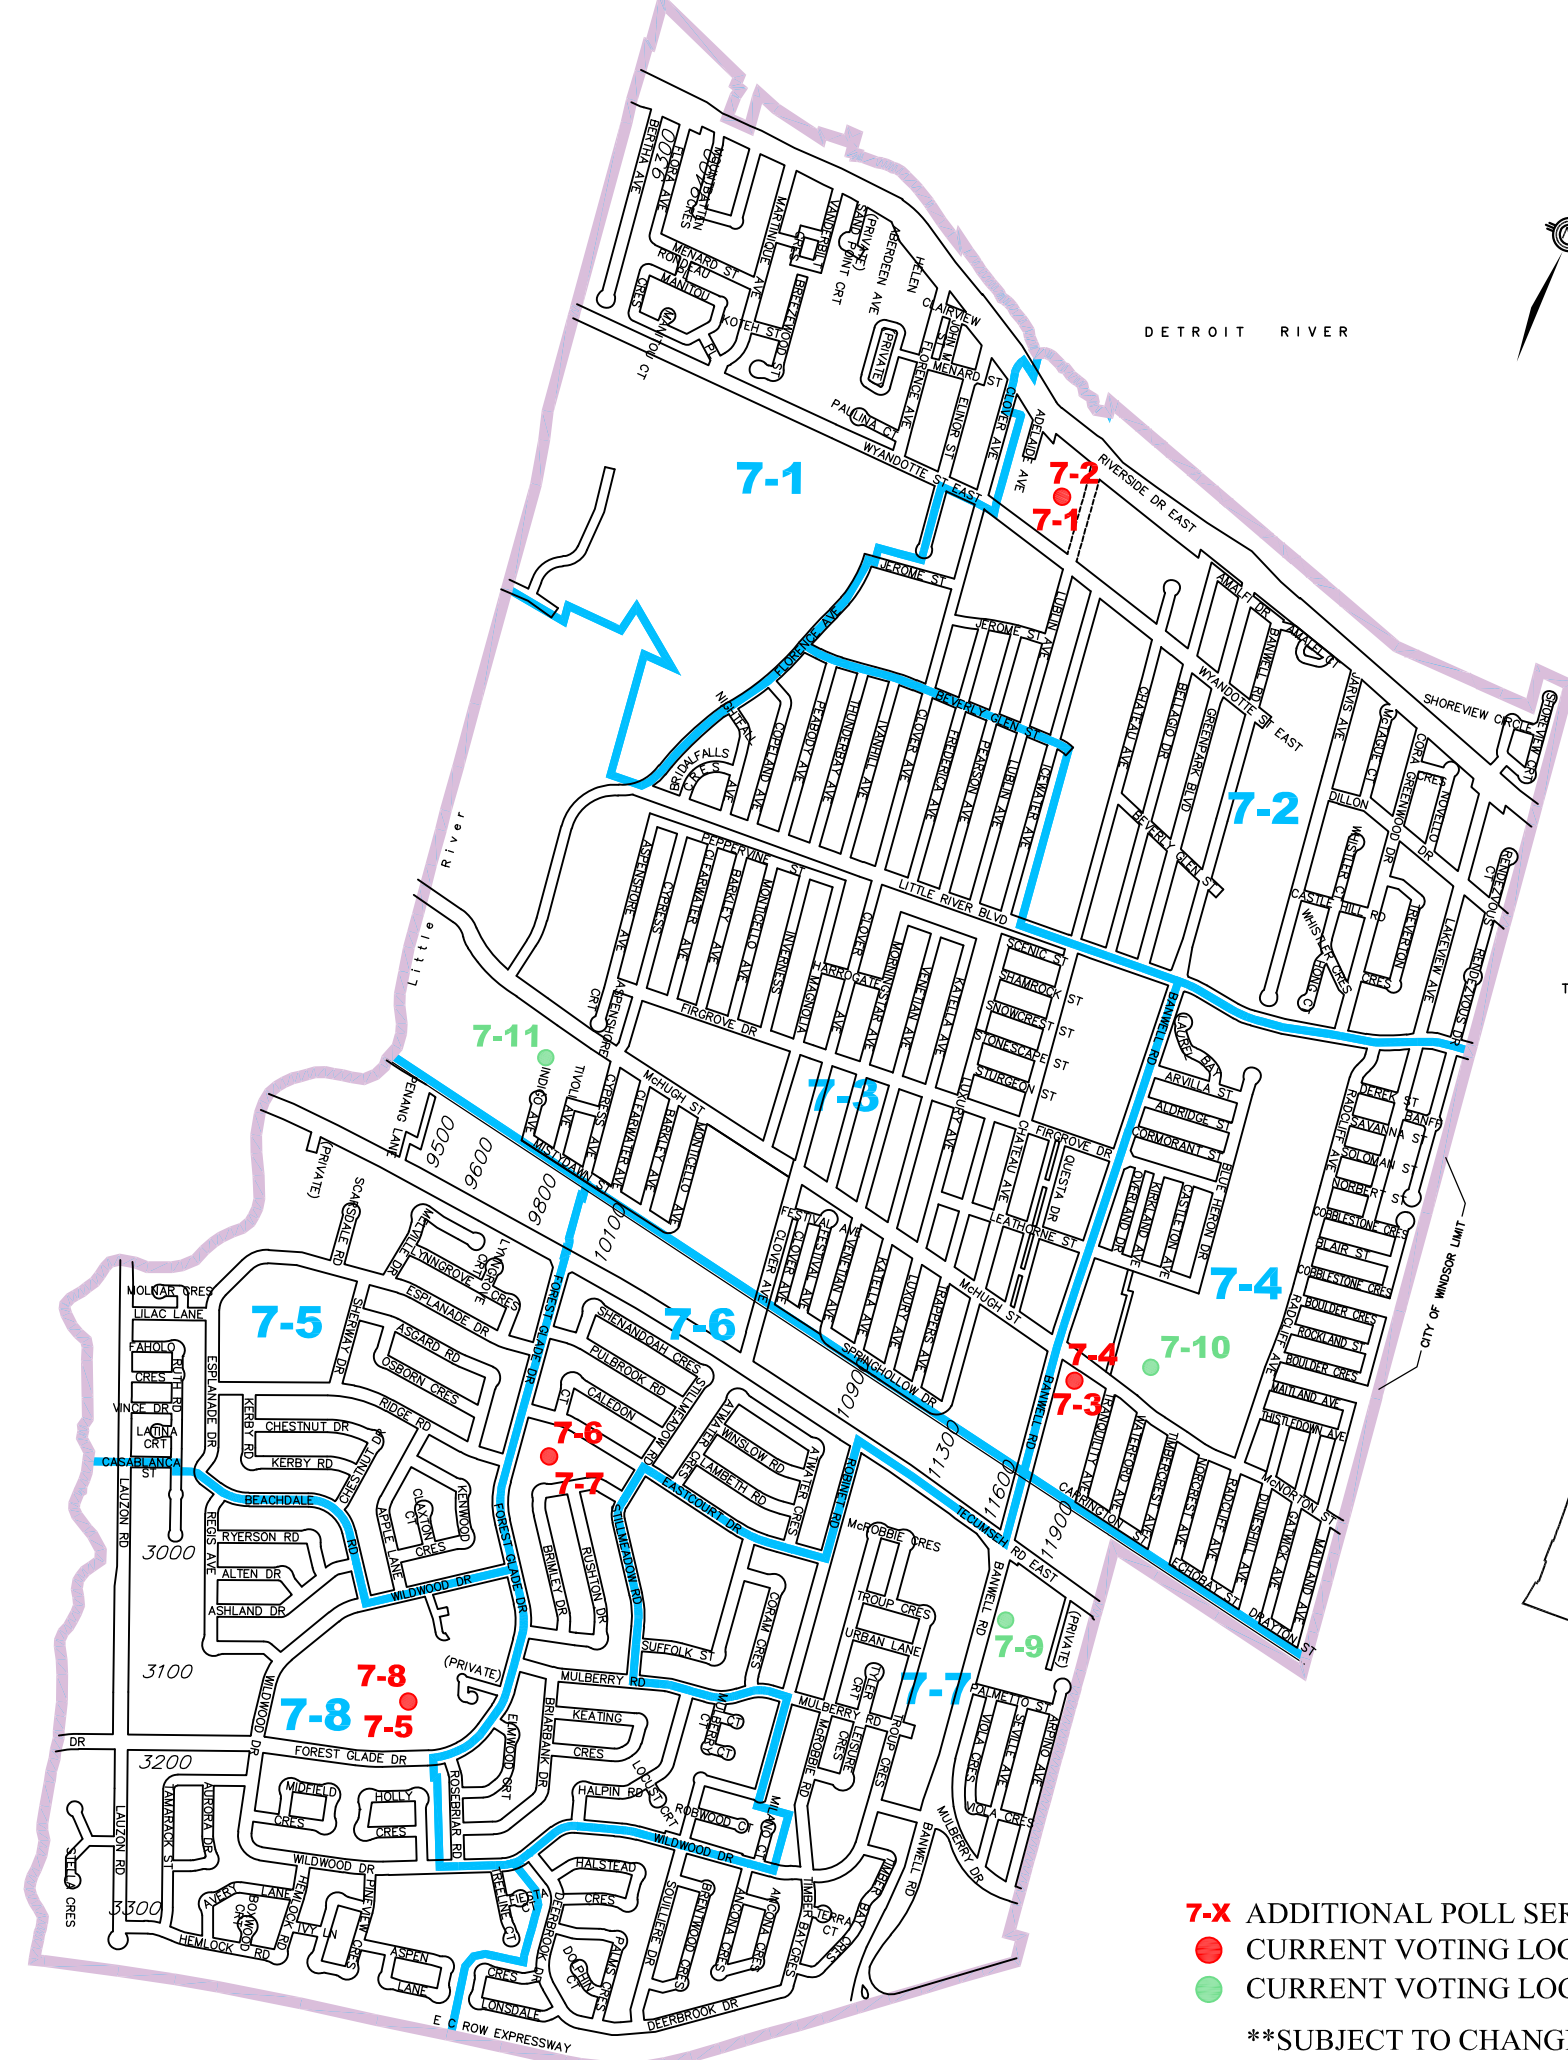

WARD 7 MUNICIPAL ELECTORAL MAP

TOWN OF TECUMSEH

CITY OF WINDSOR LIMIT

KEY PLAN

- 7-X ADDITIONAL POLL SERVED
 - CURRENT VOTING LOCATIONS
 - CURRENT VOTING LOCATIONS - RESIDENTS ONLY
- **SUBJECT TO CHANGE**

SCALE: N.T.S.	DATE: AUGUST/2022	DWG. NO. 3M-229
---------------	-------------------	---------------------------