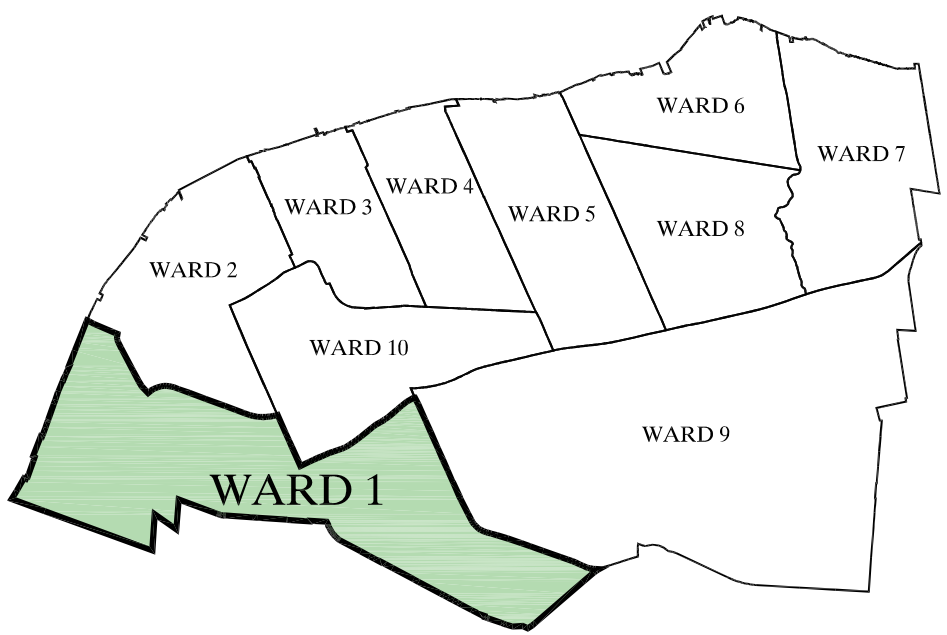

WARD 1 MUNICIPAL ELECTORAL MAP

DETROIT RIVER

PLAN "A"

PLAN "B"

KEY PLAN

SEE PLAN "A" THIS SHEET

SEE PLAN "B" THIS SHEET

- 1-X** ADDITIONAL POLL SERVED
- CURRENT VOTING LOCATIONS
- CURRENT VOTING LOCATIONS - RESIDENTS ONLY

SUBJECT TO CHANGE