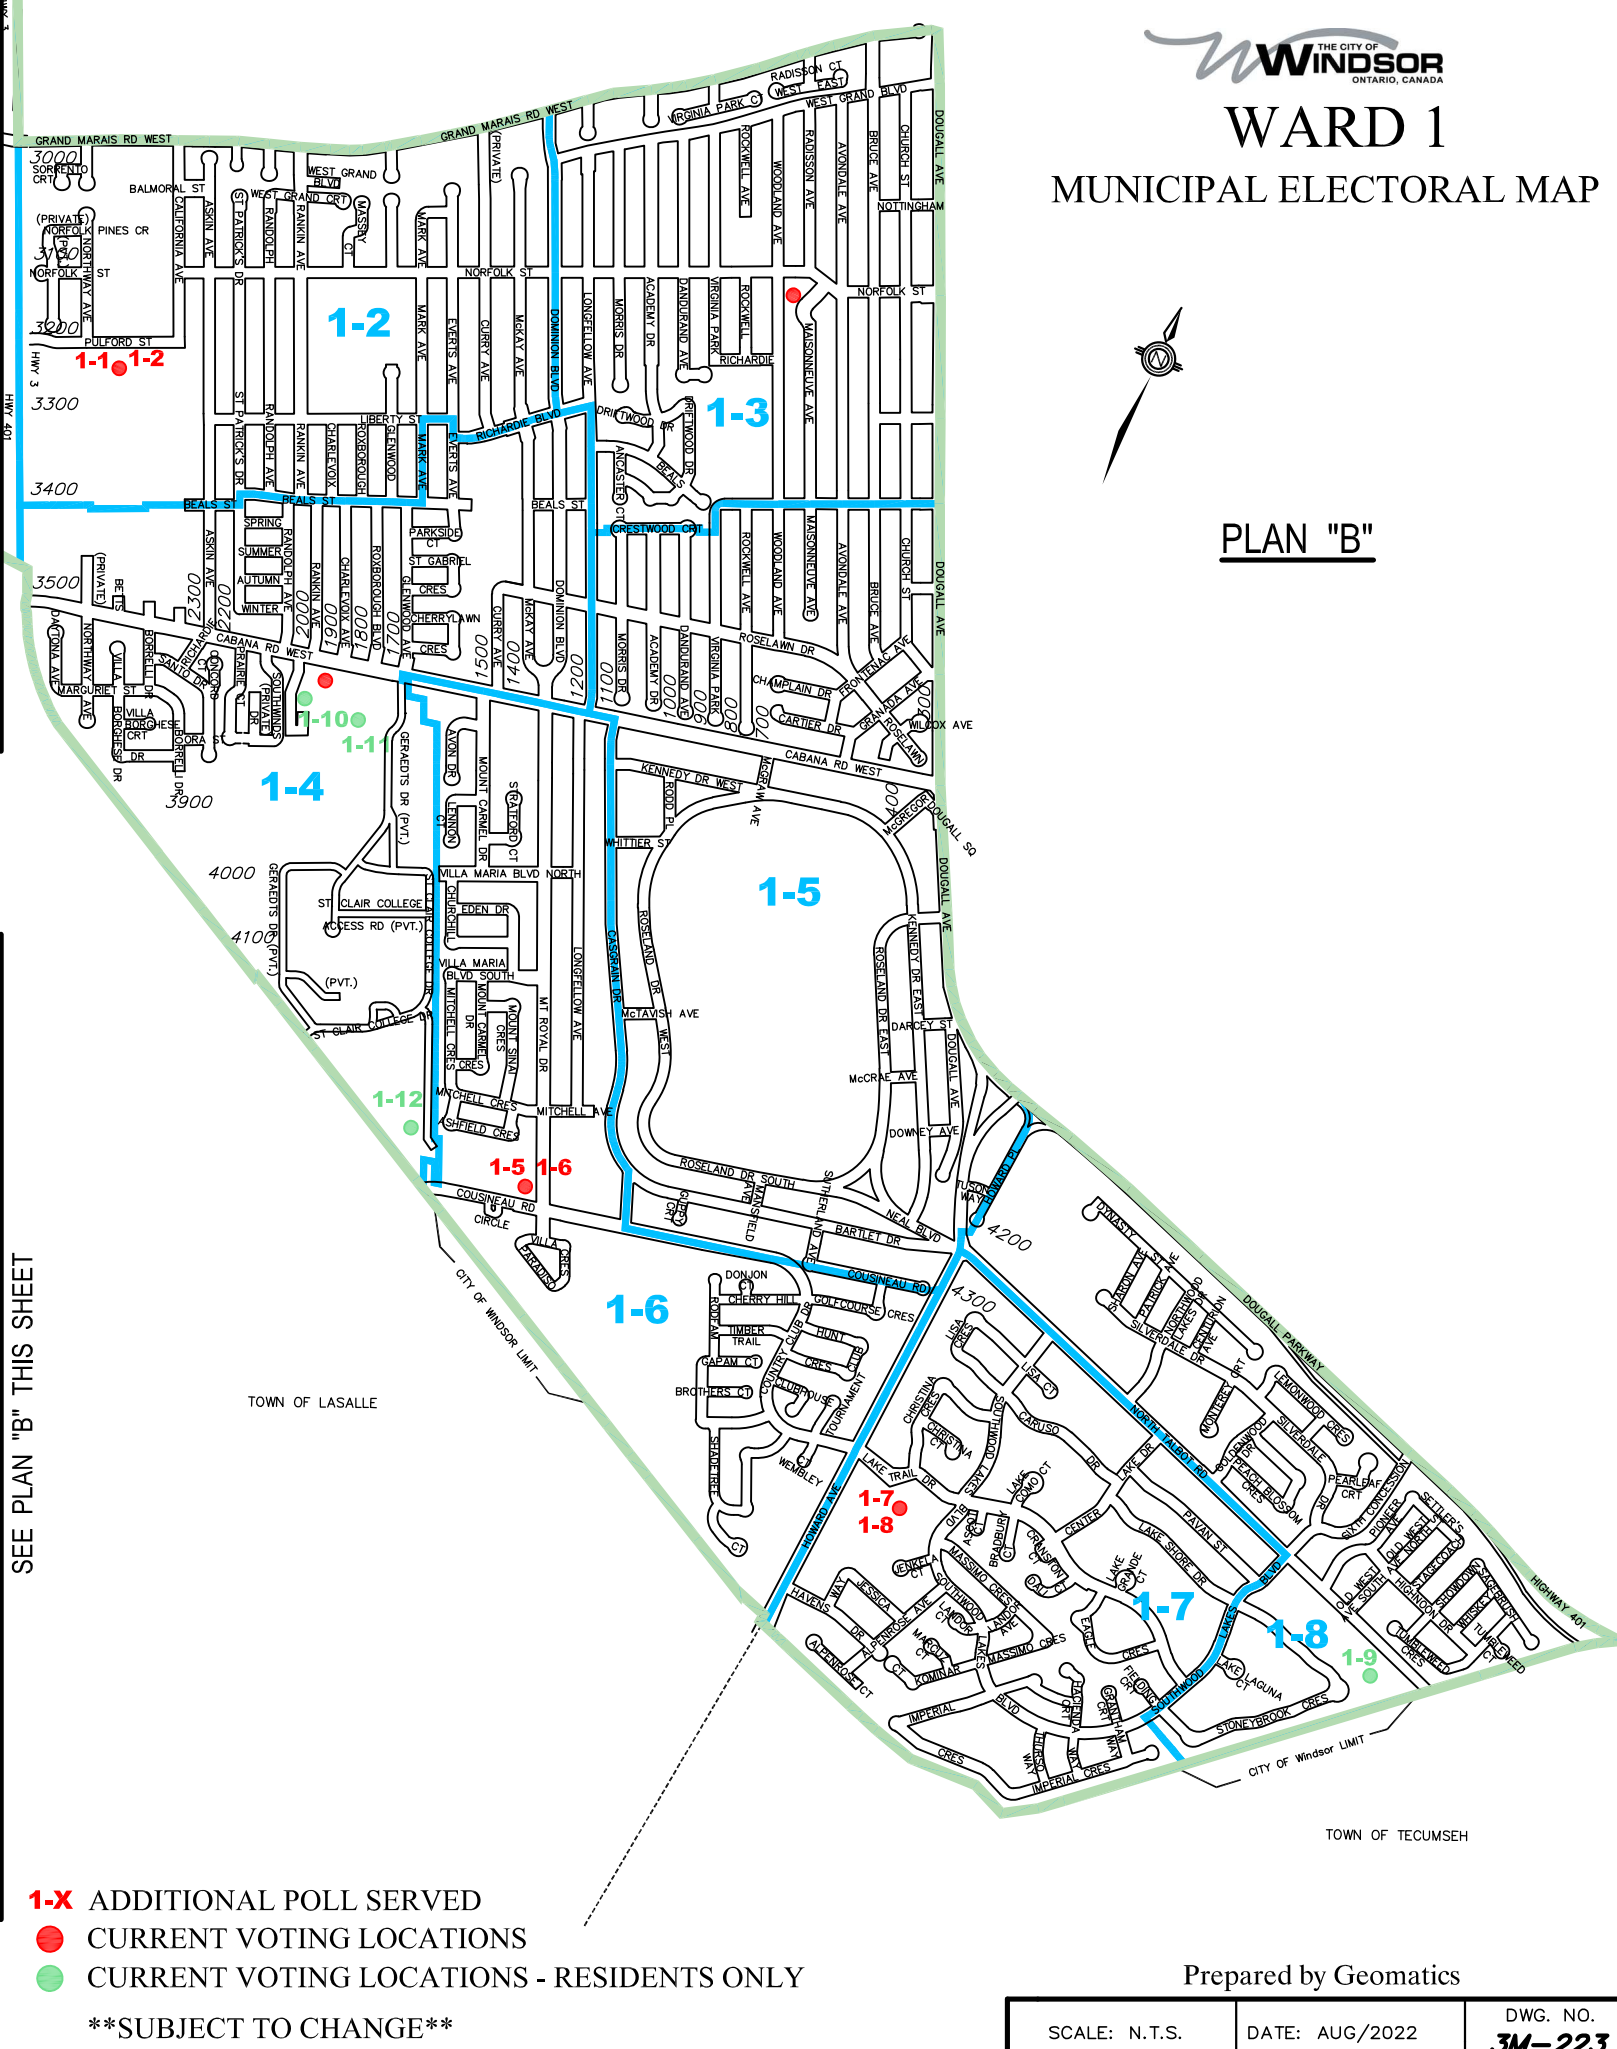

WARD 1 MUNICIPAL ELECTORAL MAP

DETROIT RIVER

PLAN "A"

PLAN "B"

KEY PLAN

SEE PLAN "A" THIS SHEET

SEE PLAN "B" THIS SHEET

- 1-X** ADDITIONAL POLL SERVED
- CURRENT VOTING LOCATIONS
- CURRENT VOTING LOCATIONS - RESIDENTS ONLY

SUBJECT TO CHANGE