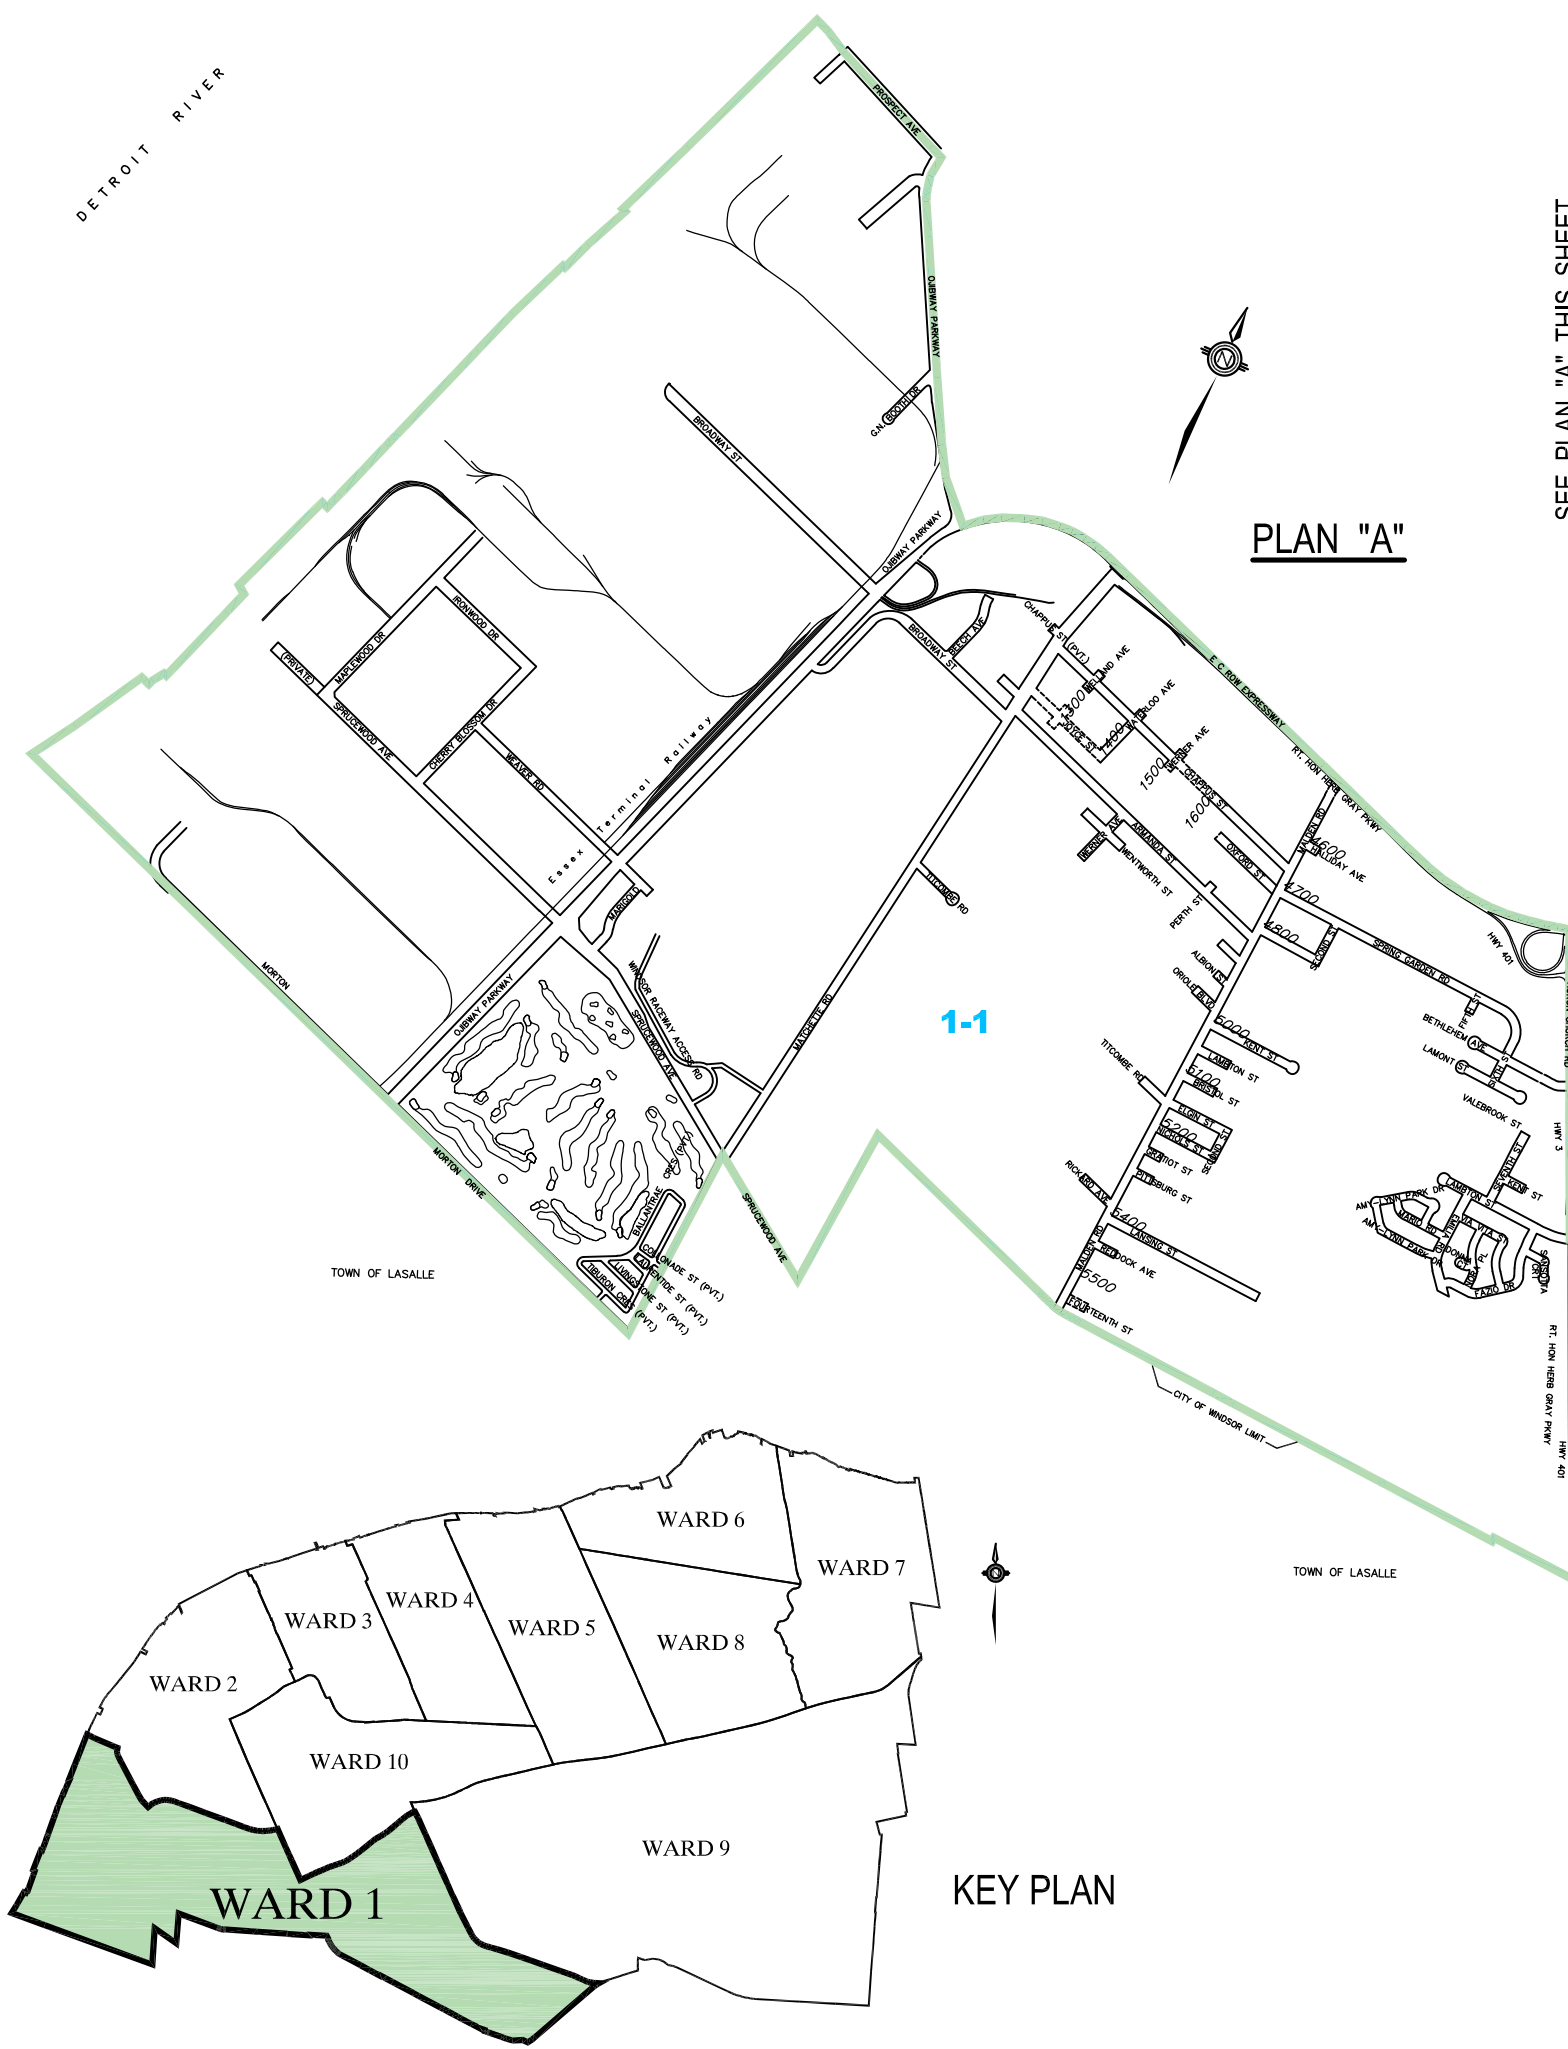

WARD 1 MUNICIPAL ELECTORAL MAP

DETROIT RIVER

PLAN "A"

PLAN "B"

KEY PLAN

SEE PLAN "A" THIS SHEET

SEE PLAN "B" THIS SHEET

- 1-X** ADDITIONAL POLL SERVED
- CURRENT VOTING LOCATIONS
- CURRENT VOTING LOCATIONS - RESIDENTS ONLY

SUBJECT TO CHANGE