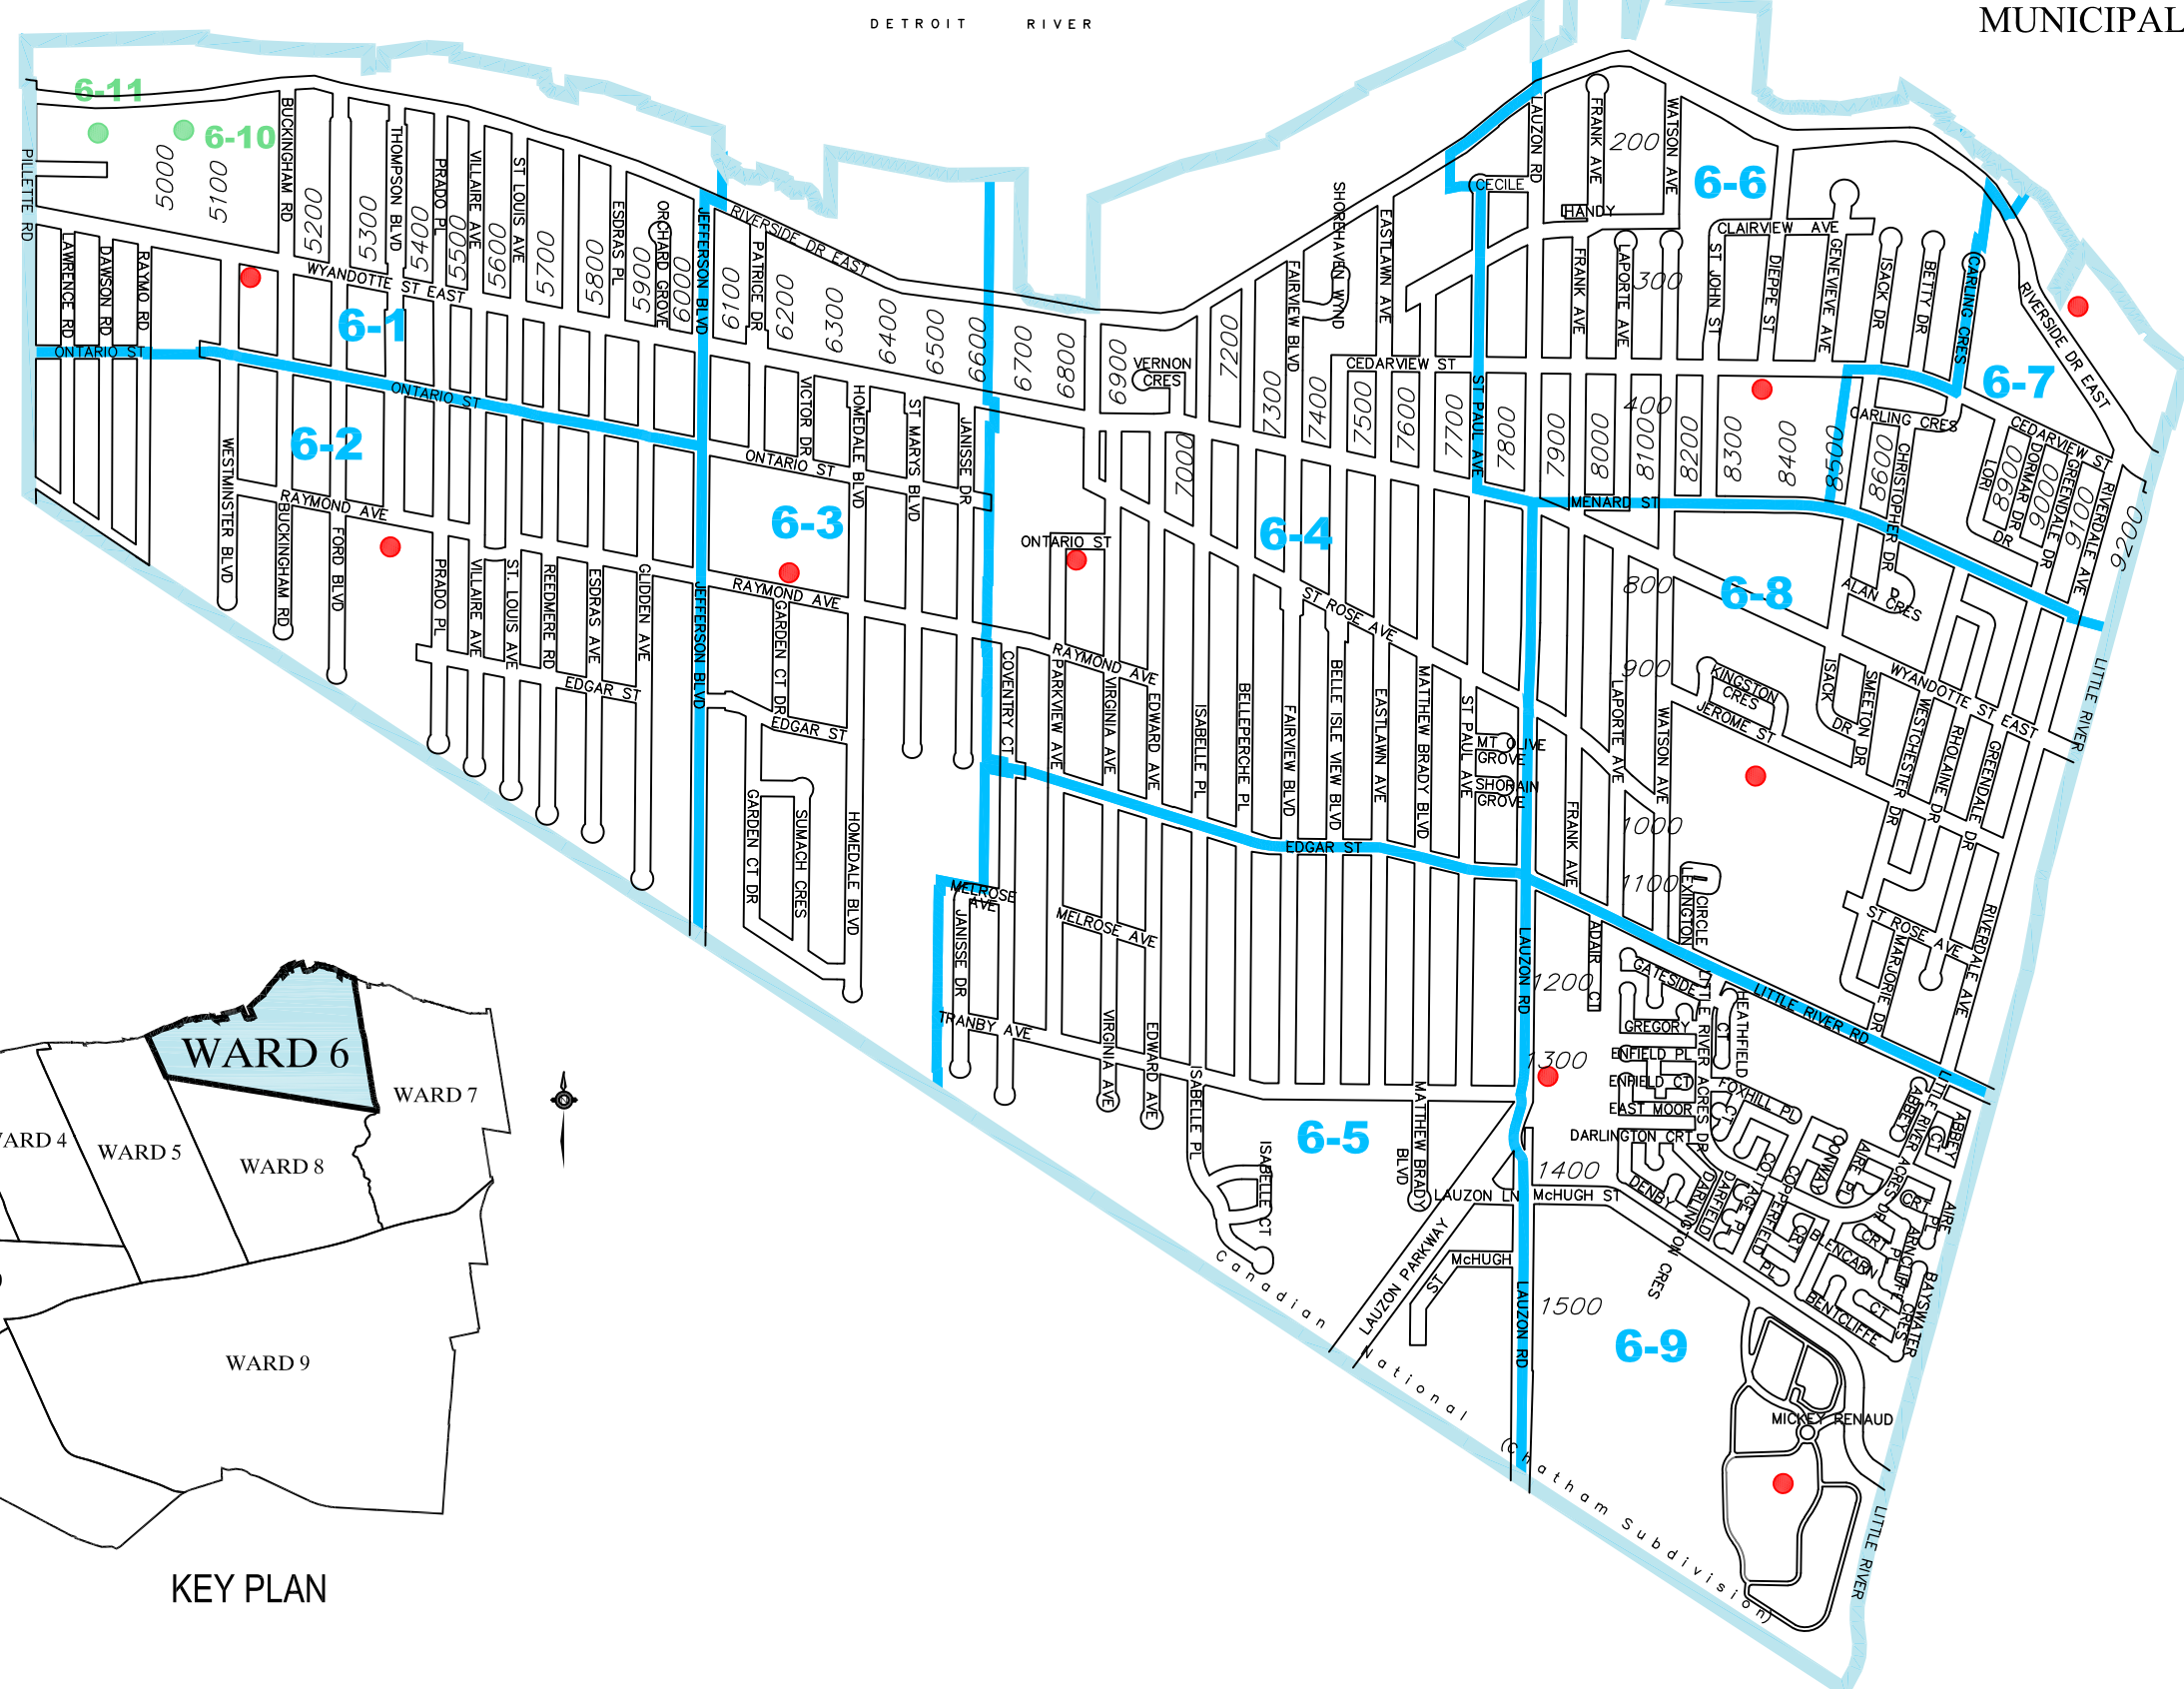

WARD 6 MUNICIPAL ELECTORAL MAP

KEY PLAN

- CURRENT VOTING LOCATIONS
- CURRENT VOTING LOCATIONS - RESIDENTS ONLY

Prepared by Geomatics

SCALE: N.T.S.	DATE: APRIL/2018	DWG. NO. 3M-228
---------------	------------------	---------------------------