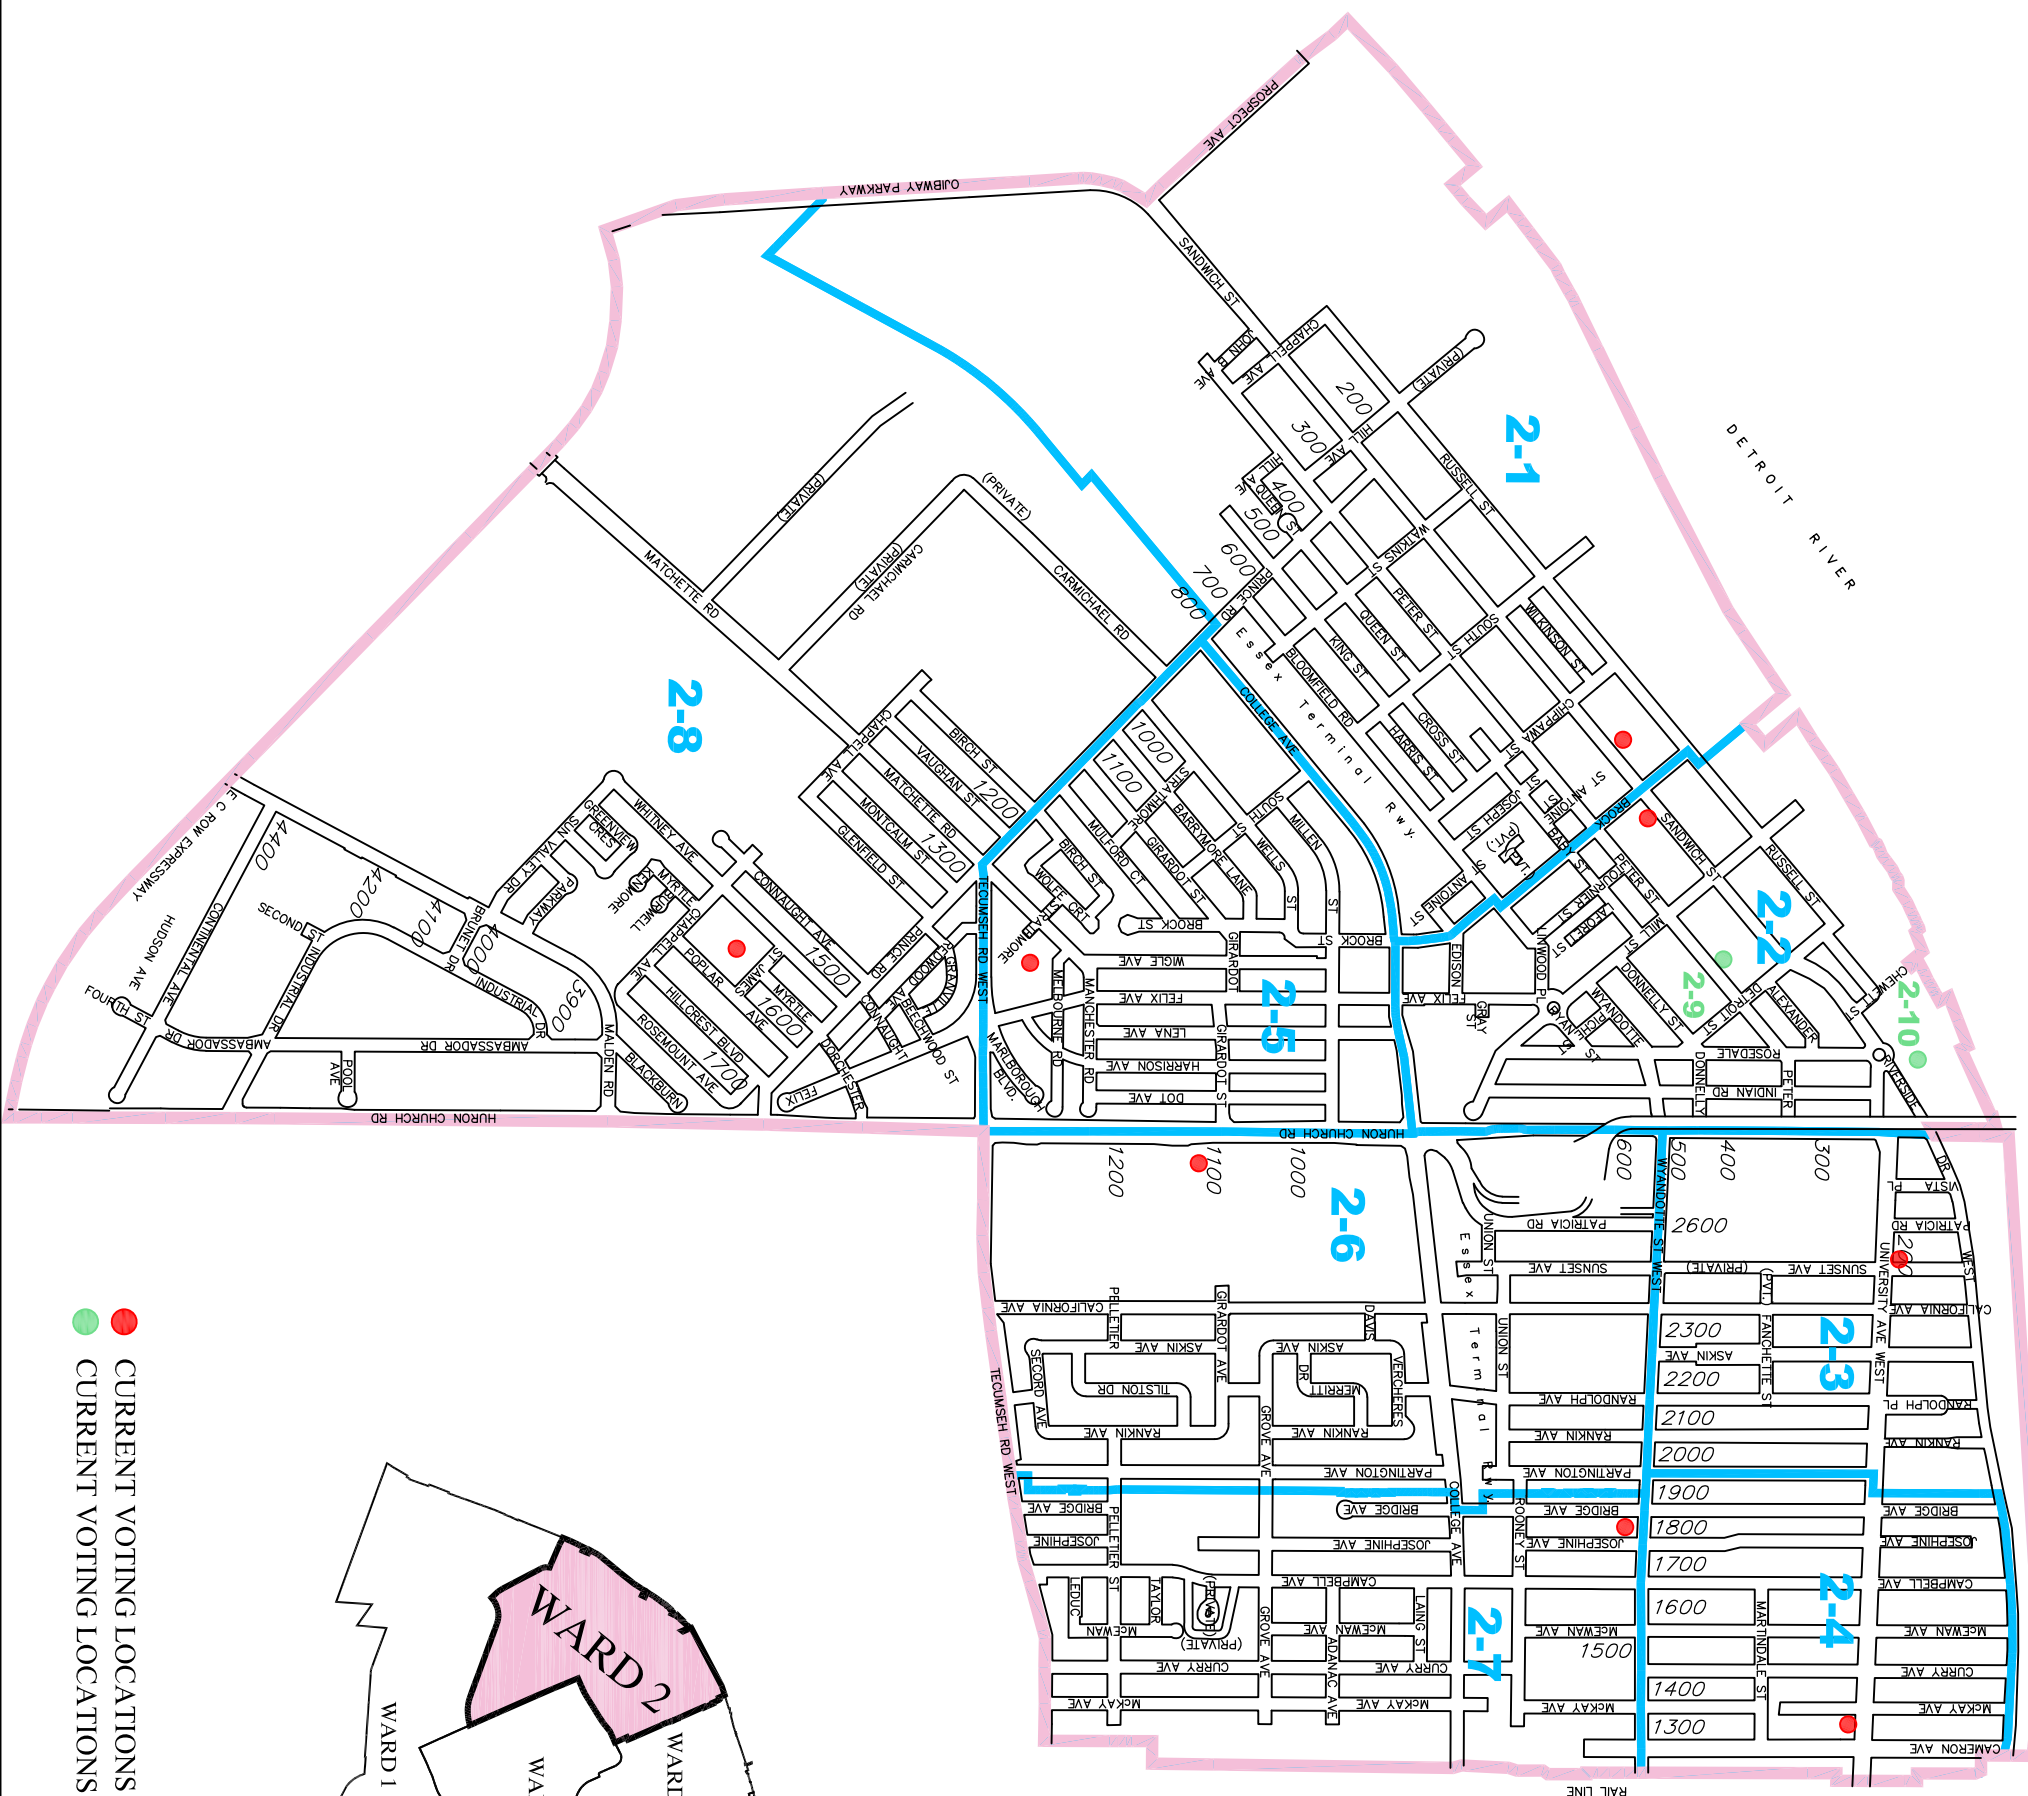

WARD 2 MUNICIPAL ELECTORAL MAP

KEY PLAN

- CURRENT VOTING LOCATIONS
- CURRENT VOTING LOCATIONS - RESIDENTS ONLY