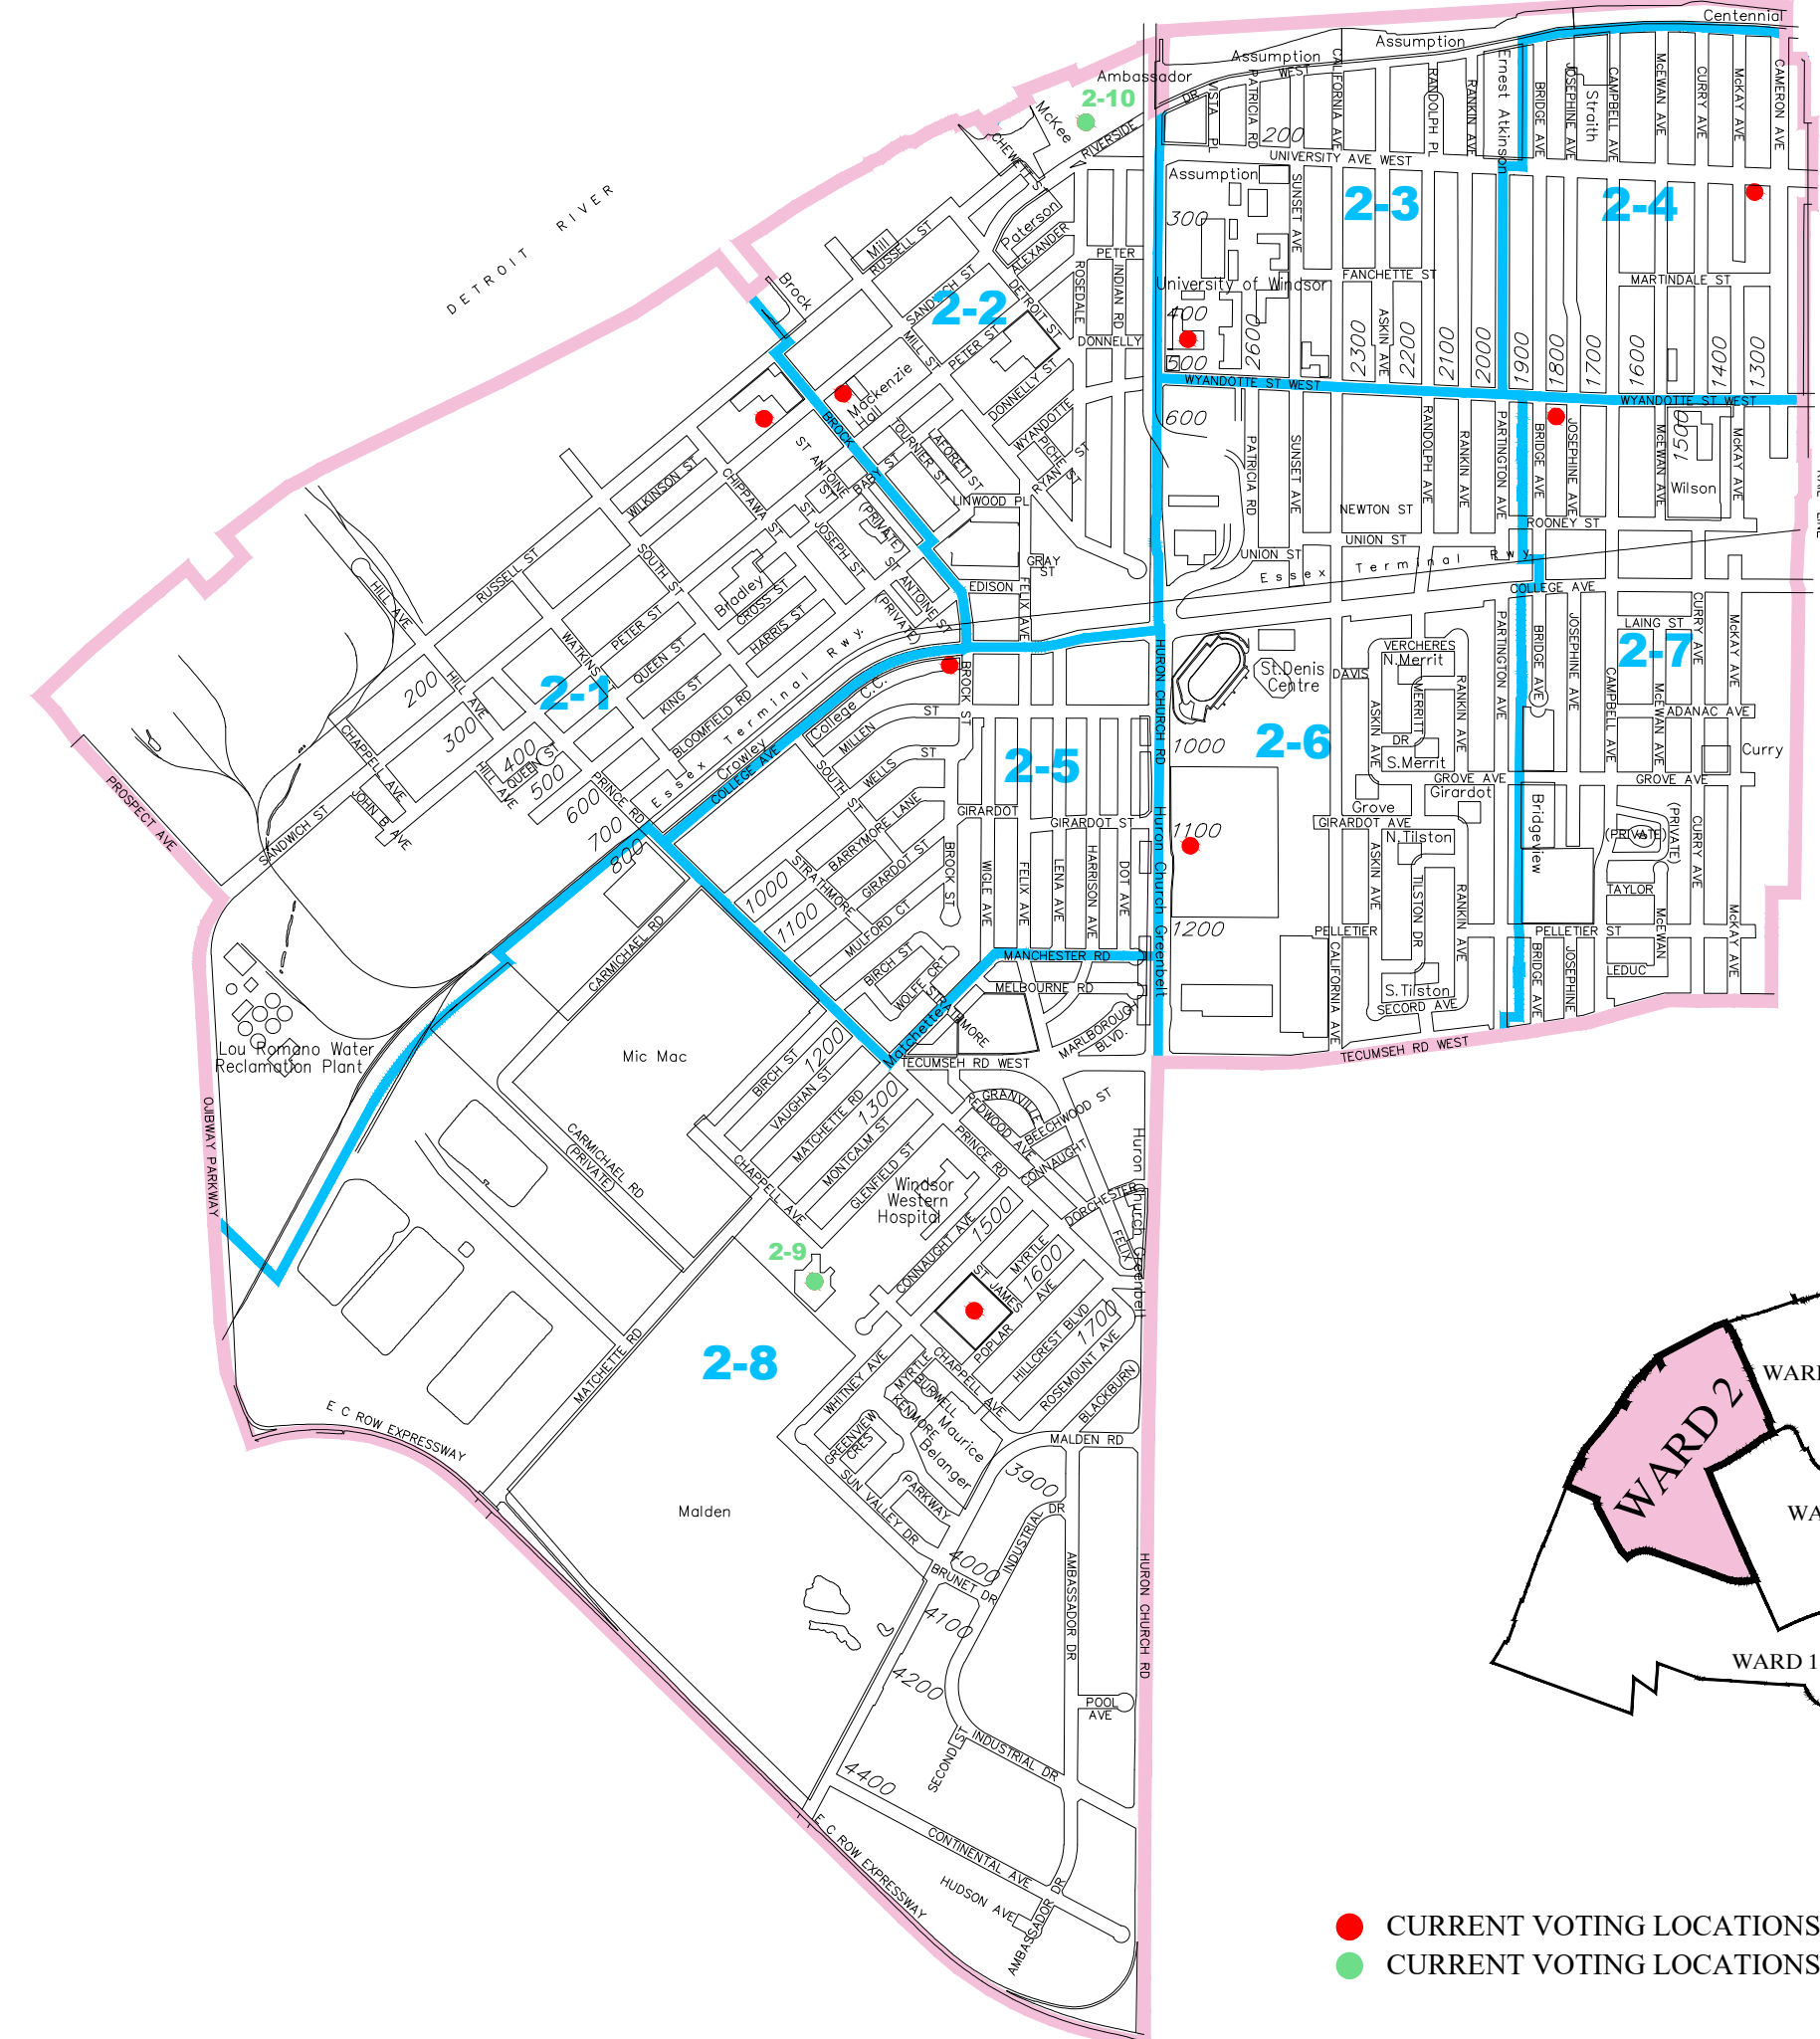

WARD 2 MUNICIPAL ELECTORAL MAP

KEY PLAN

- CURRENT VOTING LOCATIONS
- CURRENT VOTING LOCATIONS - RESIDENTS ONLY

Prepared by Geomatics

SCALE: N.T.S.	DATE: JUNE /14	DWG. NO. 3M-224
---------------	----------------	---------------------------