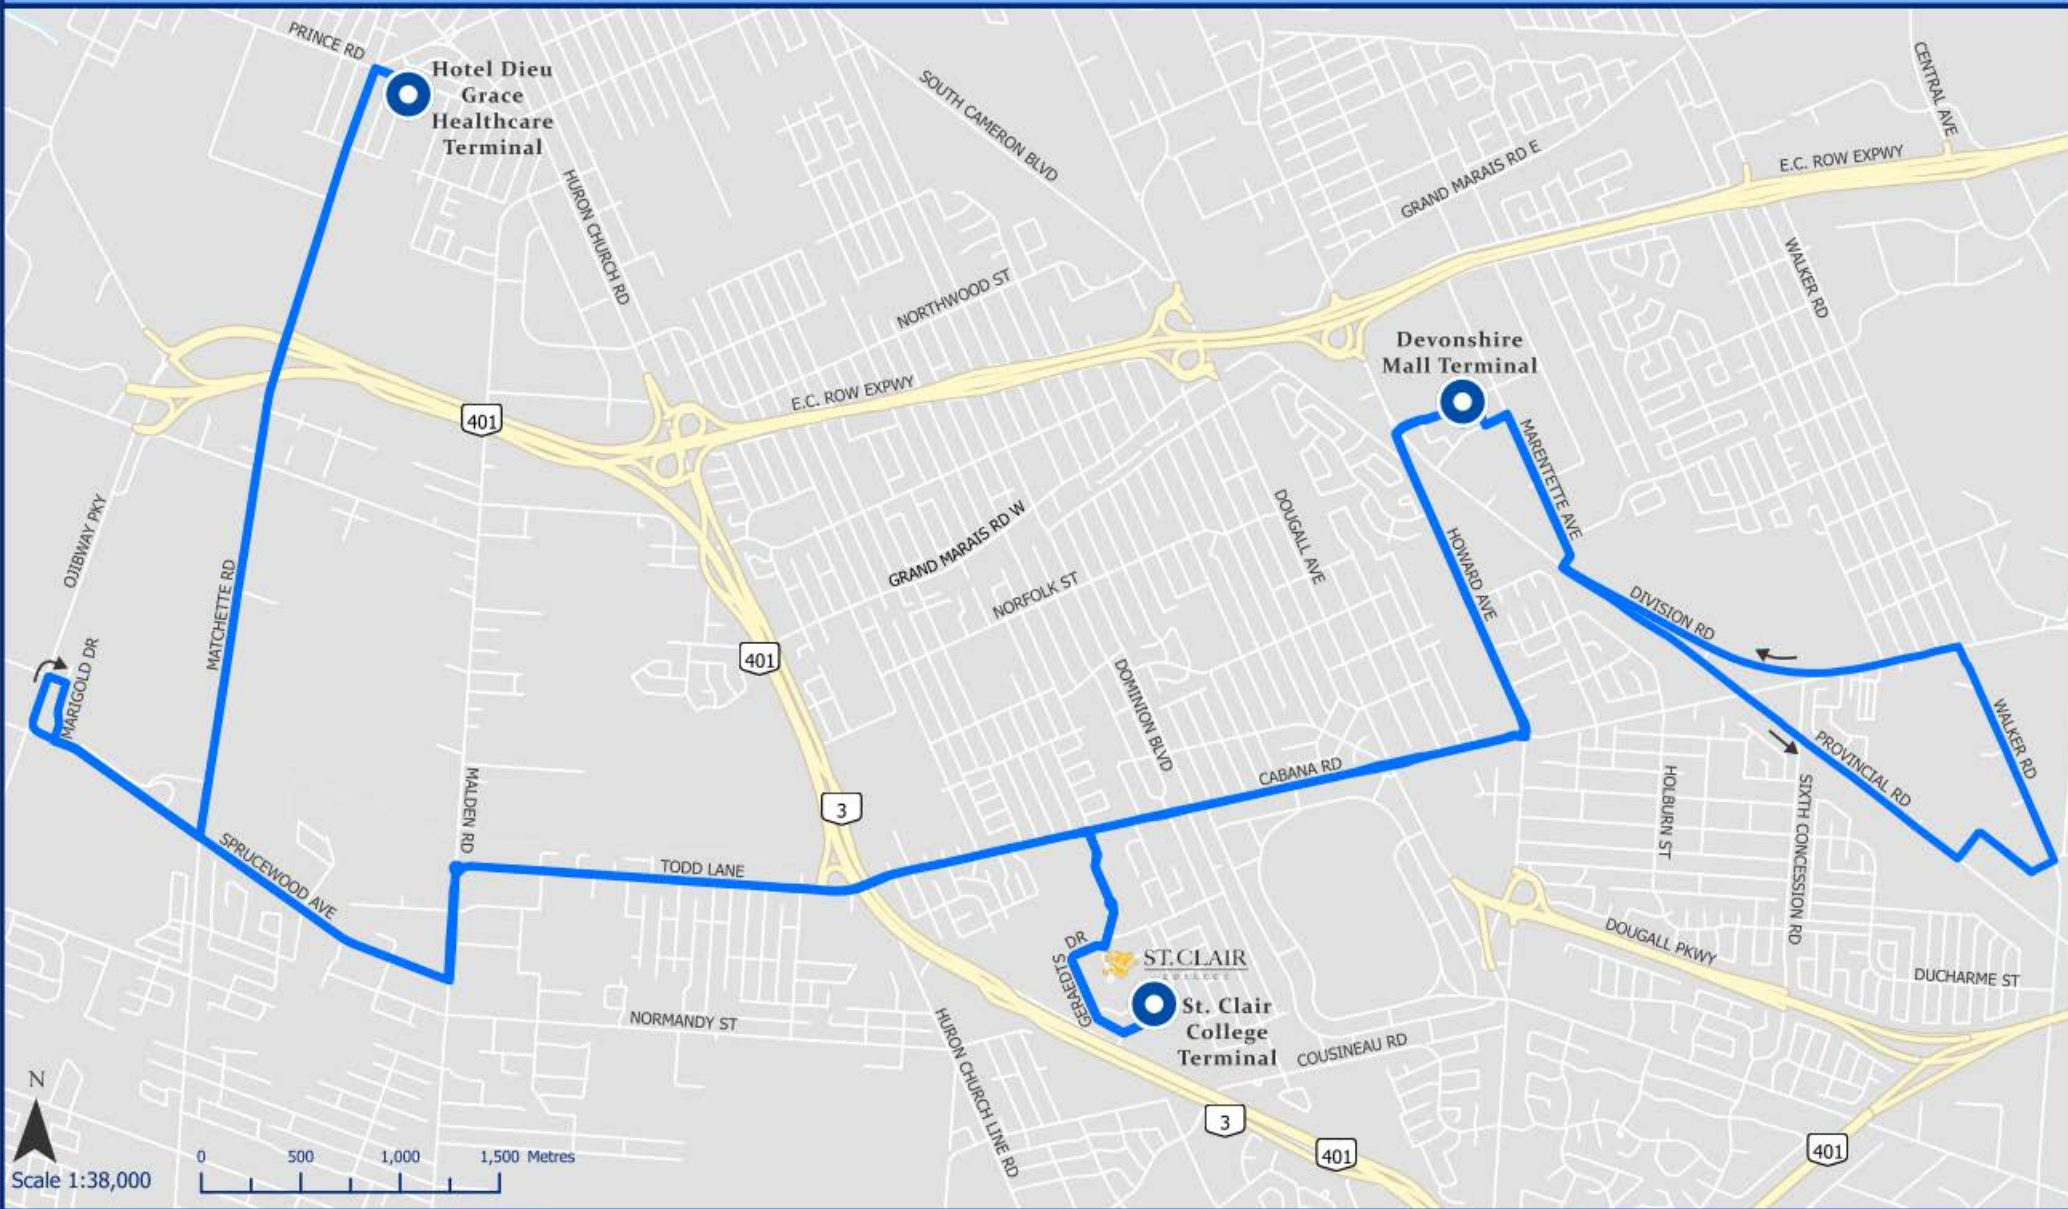

# South Windsor 7 Route Map

Effective Date:  
September 4, 2022

**Legend**

- South Windsor 7 Route
- Transit Terminal

**South Windsor 7 - Monday to Saturday**

**Eastbound** - Hotel Dieu Grace Healthcare Terminal to Devonshire Mall Terminal with service to St. Clair College Terminal

**Westbound** - Devonshire Mall Terminal to Hotel Dieu Grace Healthcare Terminal with service to St. Clair College Terminal