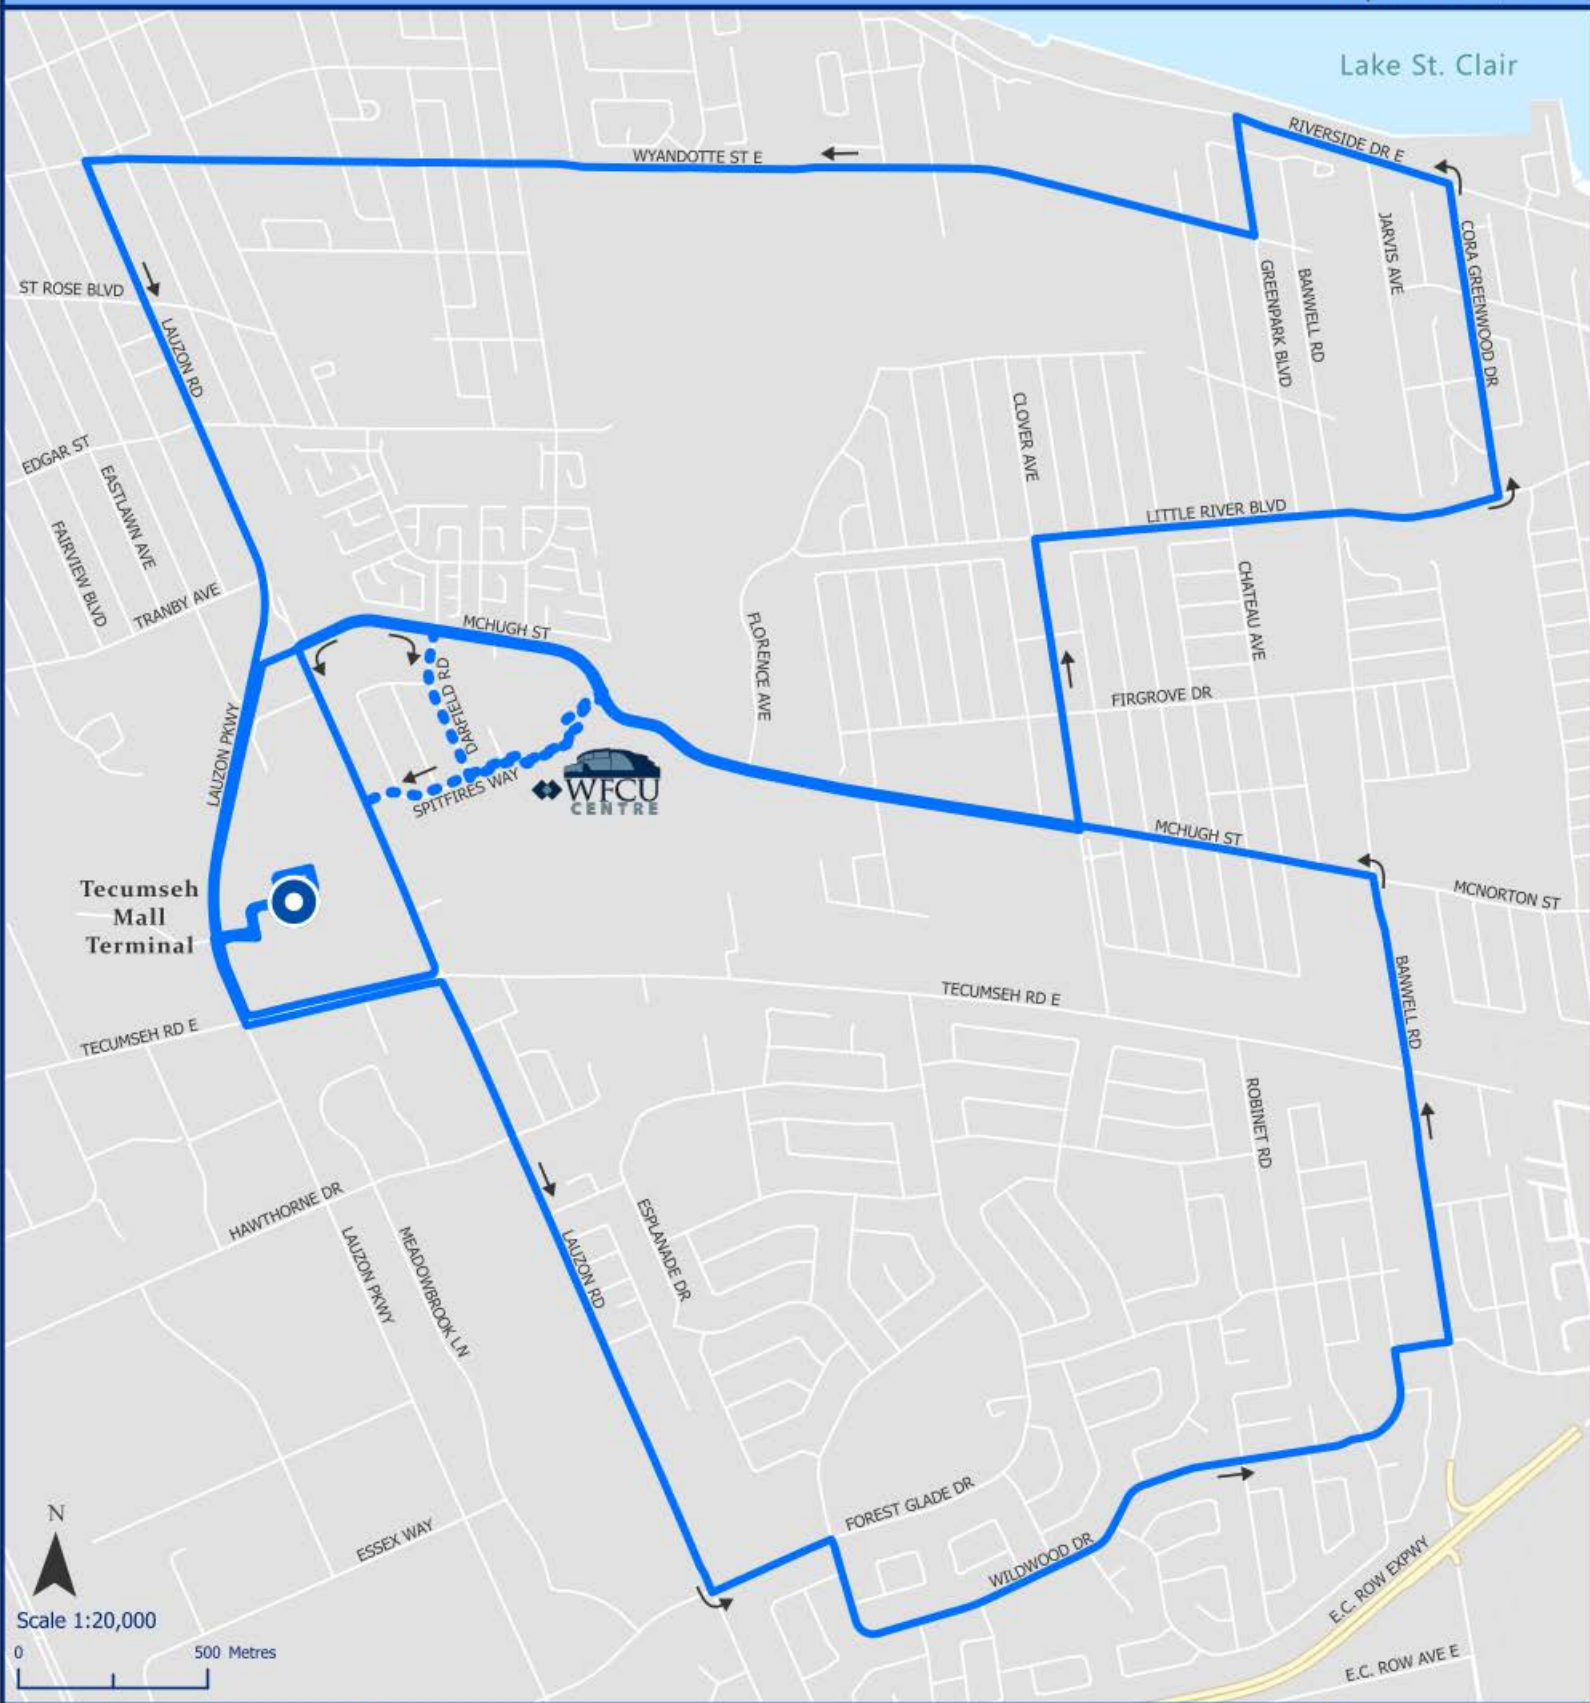

LAUZON 10					
Tecumseh Mall to Twin Oaks, including WFCU Centre and St. Joseph's High School					
WEEKDAYS					
SOUTHBOUND					
Tecumseh Mall	Lauzon at Forest Glade	Banwell at Tecumseh	WFCU Centre - Main Entrance	WFCU Centre (McHugh at Mickey Renaud Way)	Tecumseh Mall
6:30	6:37	6:53	6:58	—	7:05
7:05	7:12	7:28	7:33	—	7:40
7:40	7:47	8:03	8:08	—	8:15
8:15	8:22	8:38	8:43	—	8:50
8:50	8:57	9:13	9:18	—	9:25
9:25	9:32	9:48	9:53	—	10:00
10:00	10:07	10:23	10:28	—	10:35
10:35	10:42	10:58	11:03	—	11:10
11:10	11:17	11:33	11:38	—	11:45
11:45	11:52	12:08	12:13	—	12:20
12:20	12:27	12:43	12:48	—	12:55
12:55	1:02	1:18	1:23	—	1:30
1:30	1:37	1:53	1:58	—	2:05
2:05	2:12	2:28	2:33	—	2:40
2:40	2:47	3:03	3:08	—	3:15
3:15	3:22	3:38	3:43	—	3:50
3:50	3:57	4:13	4:18	—	4:25
4:25	4:32	4:48	4:53	—	5:00
5:00	5:07	5:23	—	5:28	5:35
5:35	5:42	5:58	—	6:03	6:10
6:10	6:17	6:33	—	6:38	6:45
6:45	6:52	7:08	—	7:13	7:20
7:20	7:27	7:43	—	7:48	7:55
SATURDAY					
8:05	8:12	8:28	—	8:33	8:40
9:15	9:22	9:38	—	9:43	9:50
10:25	10:32	10:48	—	10:53	11:00
11:35	11:42	11:58	—	12:03	12:10
12:45	12:52	1:08	—	1:13	1:20
1:55	2:02	2:18	—	2:23	2:30
3:05	3:12	3:28	—	3:33	3:40
4:15	4:22	4:38	—	4:43	4:50
5:25	5:32	5:48	—	5:53	6:00
6:35	6:42	6:58	—	7:03	7:10

No Sunday & Holiday service

Lauzon 10 Route Map

Effective Date:
September 4, 2022

Legend	
	Lauzon 10 Route
	Intermittent Service
	Transit Terminal

Lauzon 10 - Monday to Saturday	
Northbound	- Tecumseh Mall Terminal to Cora Greenwood and Wyandotte with service to WFCU Centre
Southbound	- Tecumseh Mall Terminal to Forest Glade and Banwell with service to WFCU Centre
Intermittent Service	- To WFCU Centre Main Entrance Monday - Friday until 5:00pm