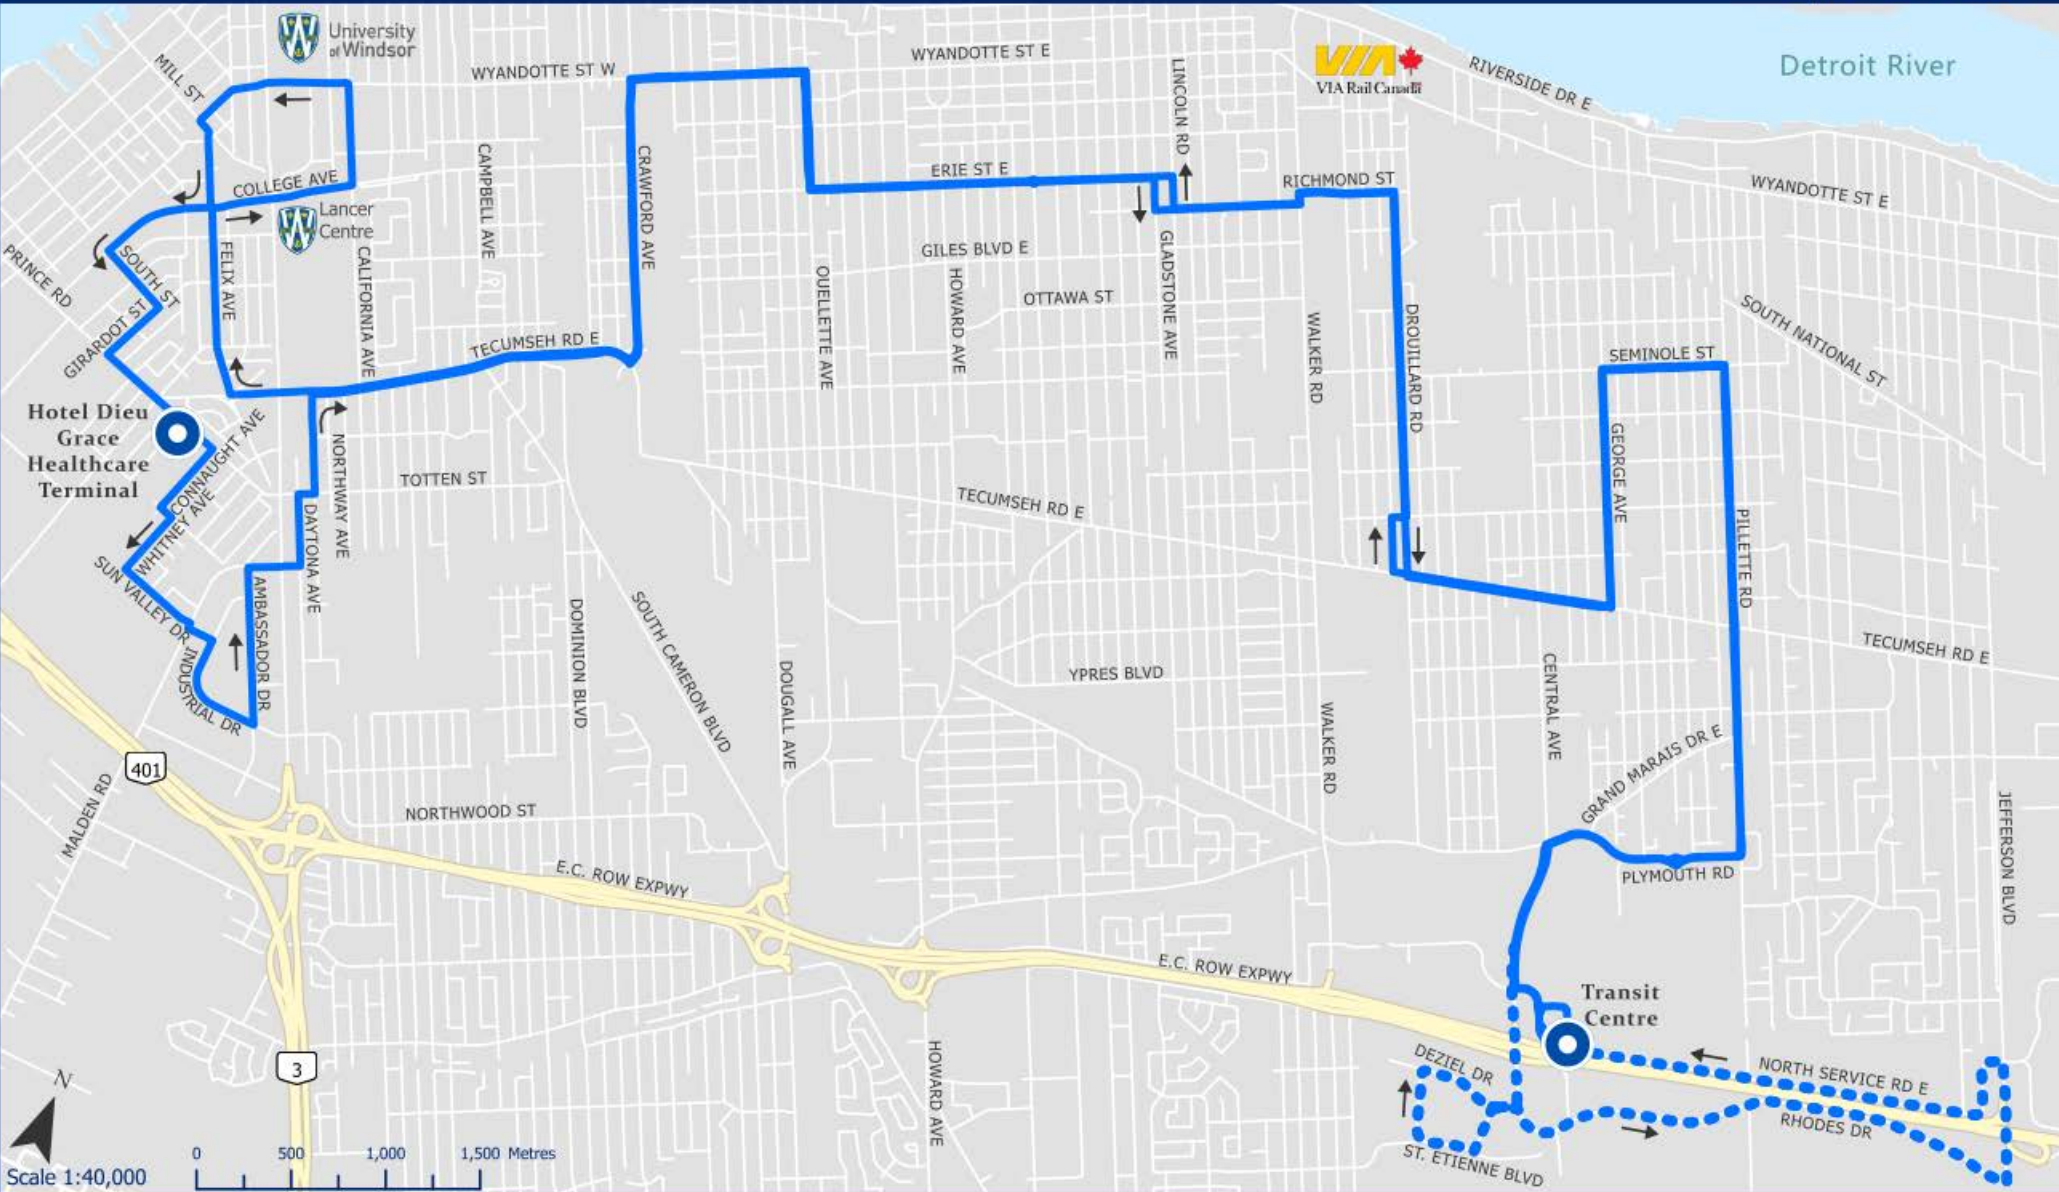

Central 3 Route Map

Effective Date:
September 4, 2022

Legend

- Central 3 Route
- ⋯ Intermittent Service
- ⊙ Transit Terminal

Central 3 - Monday to Sunday

Eastbound - Hotel Dieu Grace Healthcare Terminal to Transit Centre

Westbound - Transit Centre to Hotel Dieu Grace Healthcare Terminal

Intermittent Service - One-way loop operating Monday - Friday