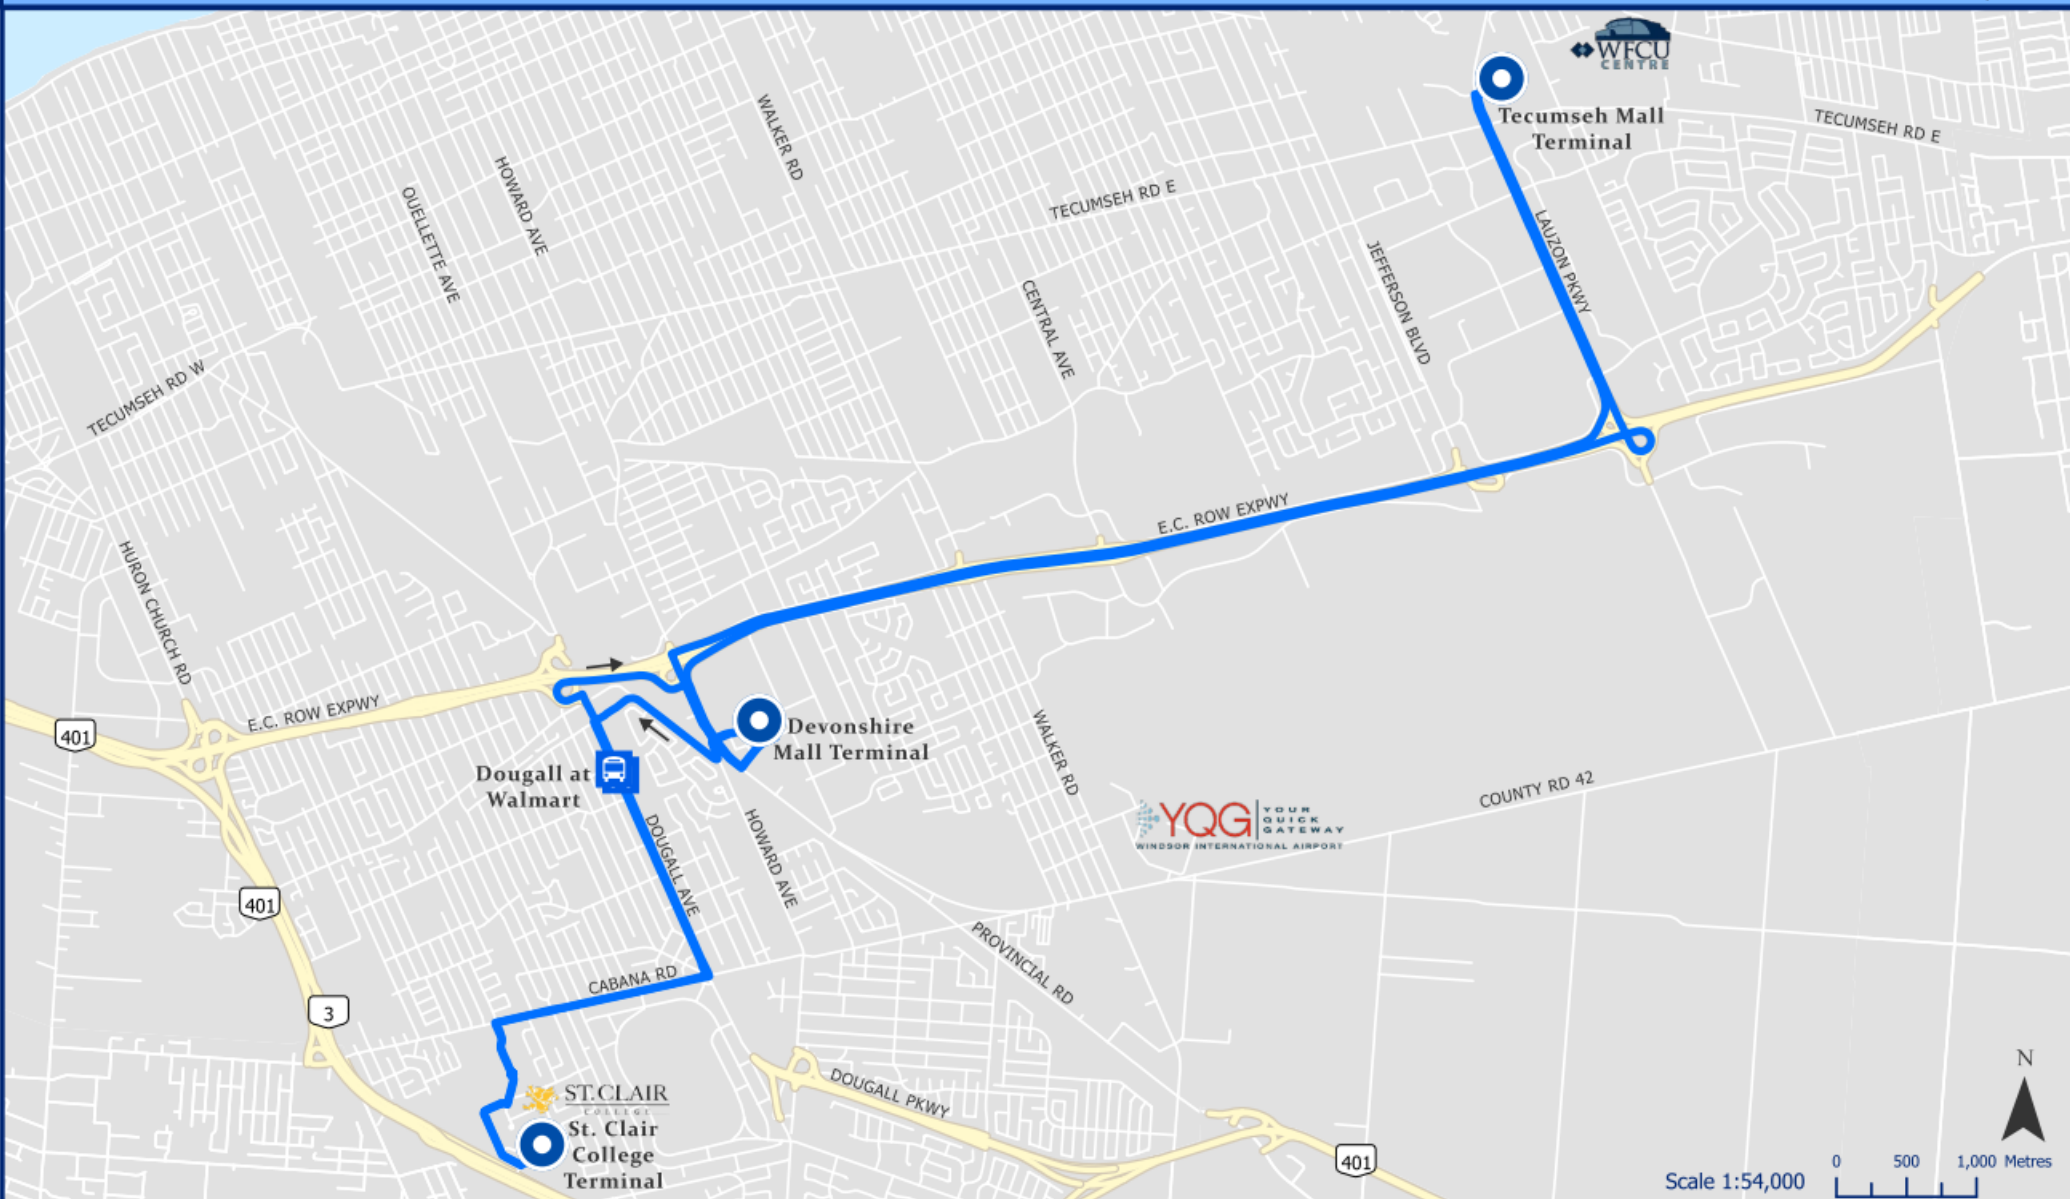

# Route 518X Map

Effective Date:  
November 20, 2022

## Legend

- Route 518X
- Bus Stop
- Transit Terminal

## 518X Route - Monday to Sunday

**Eastbound** - St. Clair College Terminal to Dougall Walmart to Devonshire Mall Terminal to Tecumseh Mall Terminal

**Westbound** - Tecumseh Mall Terminal to Devonshire Mall Terminal to Dougall Walmart to St. Clair College Terminal