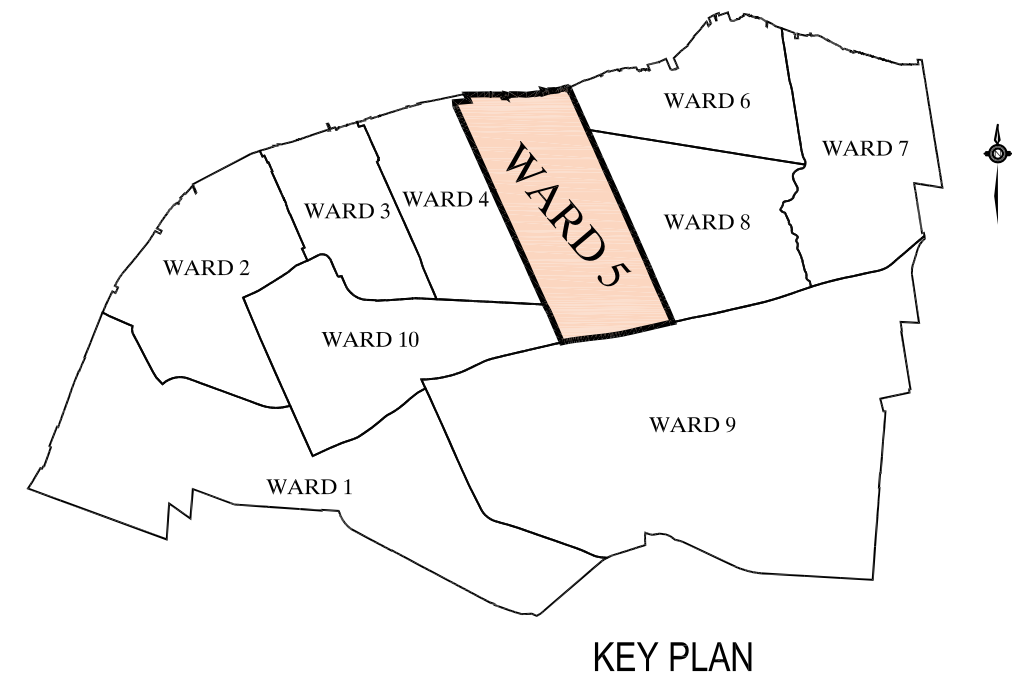

# WARD 5 MUNICIPAL ELECTORAL MAP

- CURRENT VOTING LOCATIONS
- CURRENT VOTING LOCATIONS - RESIDENTS ONLY

Prepared by Geomatics

SCALE: N.T.S.	DATE: APRIL/2018	DWG. NO. <b>3M-227</b>
---------------	------------------	---------------------------