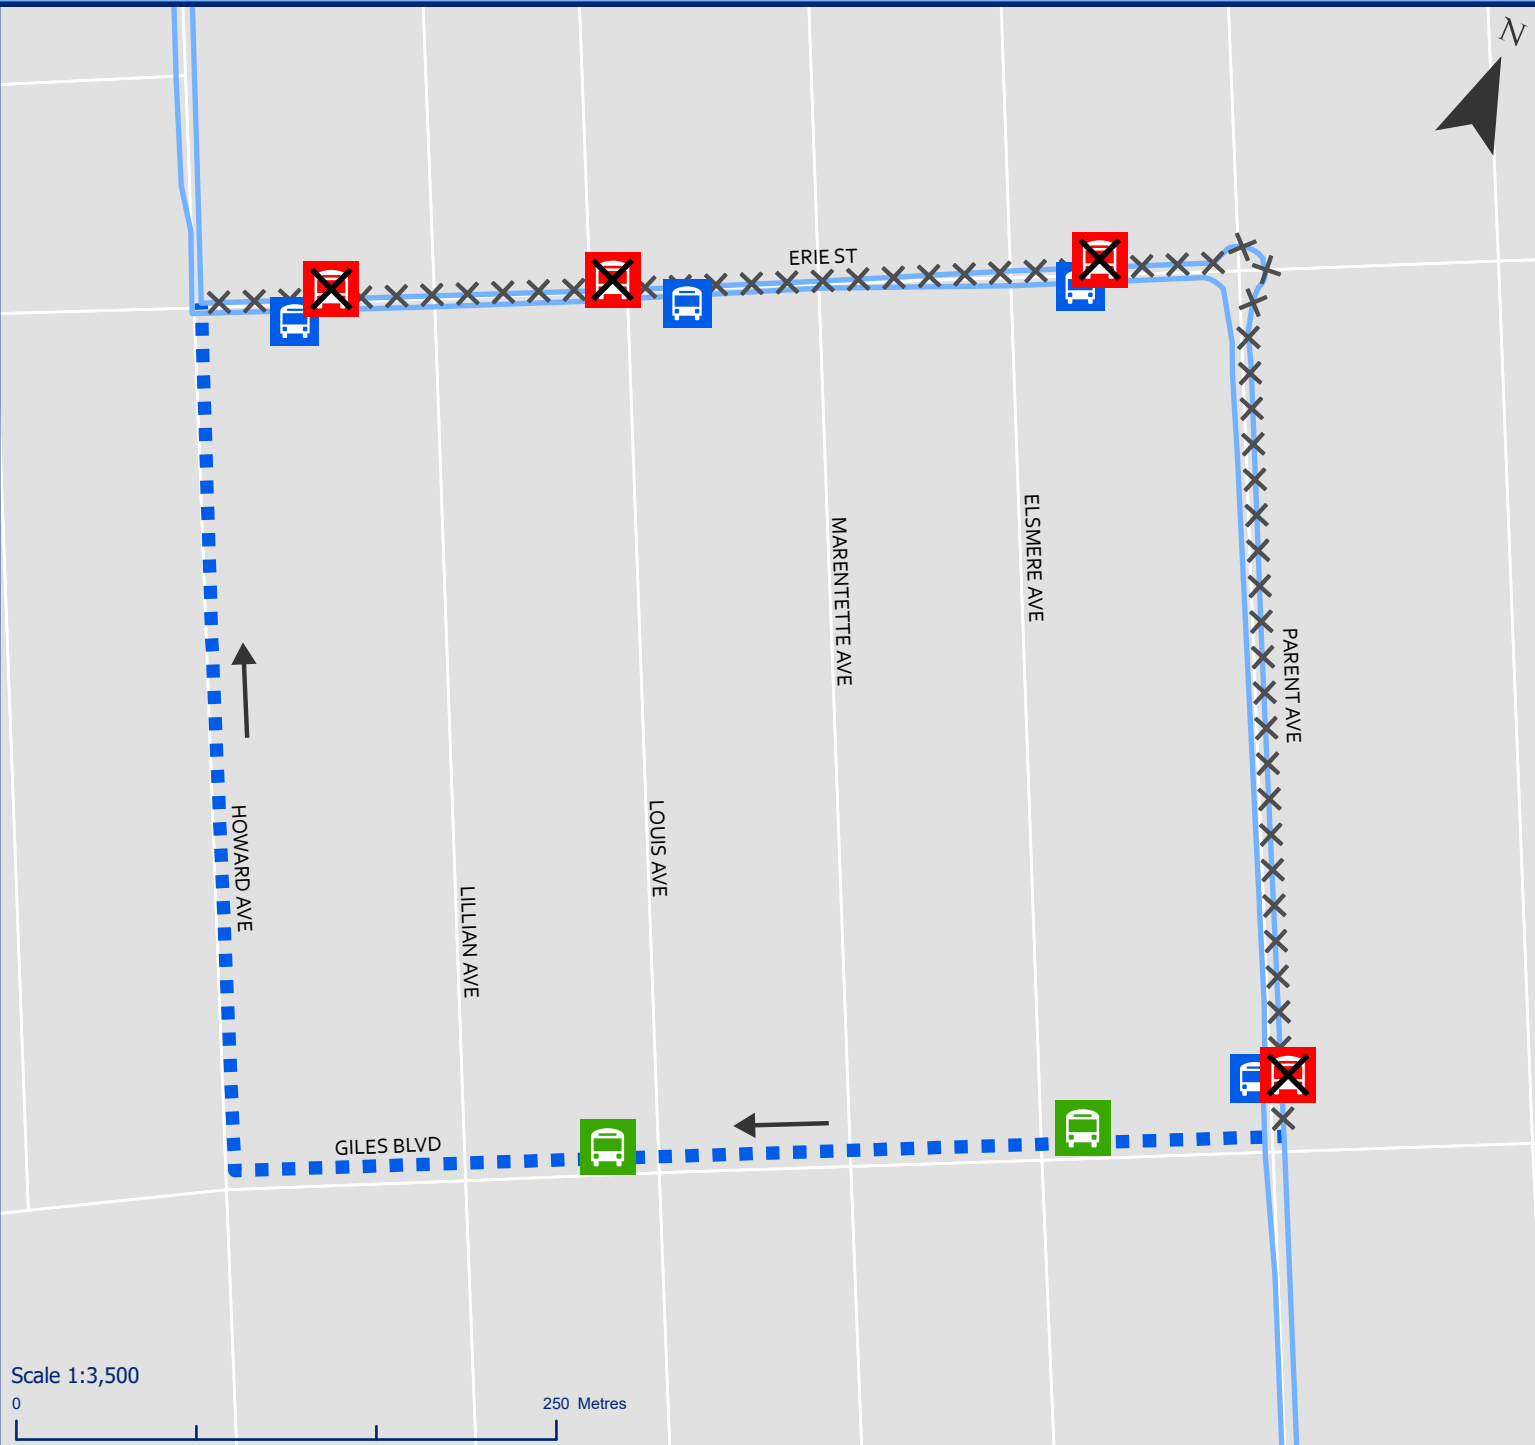

Erie Parent Roundabout Lane Closure

Parent 14 Northbound

2024-05-02
1:31 PM

Legend

-  Temporary Bus Stop
-  Closed Bus Stops
-  Regular Bus Stop
-  No Service on Regular Route
-  Parent 14
-  Detour Route

Detour Notes

Start Date: May 9, 2024
Approximate End Date: June 13, 2024

Northbound:
This detour will affect the northbound Parent 14, the Parent 14 will not proceed northbound on Parent to Erie for regular route but will use Giles to Howard instead.

Scale 1:3,500

0

250 Metres

Bus stops that are temporarily closed and moved to a new location for the duration of this project are as follows:

Bus Stop Closed	Direction	Temporary Location	Direction
Northbound Parent 14			
Parent at Giles (Stop ID 772064)	N/E Corner	Giles at Elsmere (Existing stop, Stop ID 771543)	N/E Corner
Erie at Elsmere (Stop ID 771440)	N/E Corner	Giles at Elsmere (Existing stop, Stop ID 771543)	N/E Corner
Erie at Louis (Stop ID 771436)	N/E Corner	Giles at Louis (Existing stop, Stop ID 771541)	N/W Corner
Erie at Lillian (Stop ID 772061)	N/W Corner	Howard at Elliott (Existing stop, Stop ID 772060)	S/E Corner